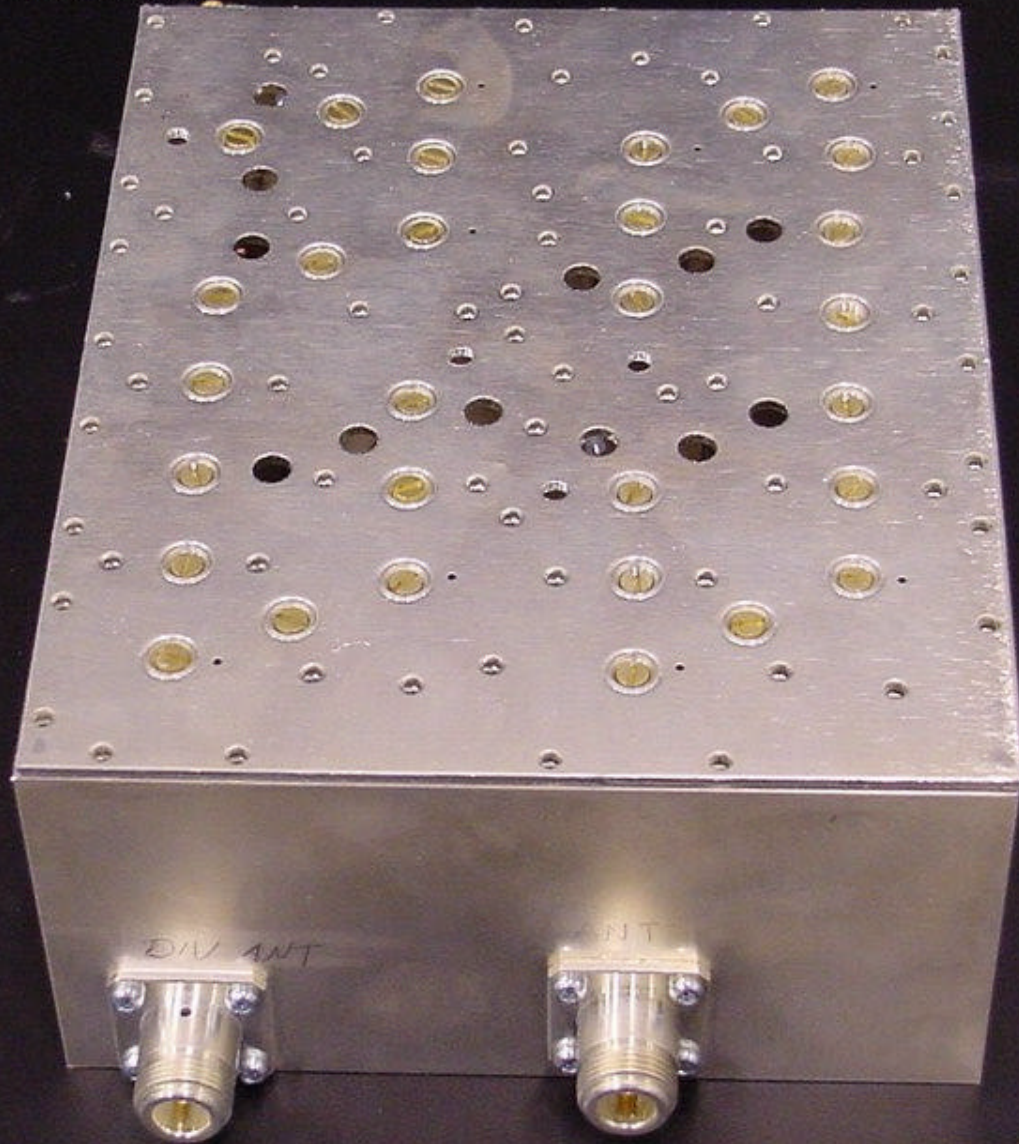

Digivance Street Coverage Solution
Remote Unit
Bottom Left View

Digivance Street Coverage Solution
Remote Unit
Bottom Right View

Digivance Street Coverage Solution
Remote Unit
Bottom View

Digivance Street Coverage Solution
Remote Unit
Top View

Digivance LRCS 1900 MHz Duplexer
Top View - Typical

Digivance LRCS 1900
MHz Duplexer
Bottom Open View
Typical

Digivance LRCS 1900 MHz Duplexer
Detail 1 - Typical

Digivance LRCS 1900 MHz Duplexer
Detail 2 - Typical

████████████████████
Quadplexer
Front Left View

Digivance Street Coverage Solution (SCS)
Quadplexer (a.k.a. Power Monitor/filter)
Front Left View

████████████████████
Quadplexer
Front Right View

Digivance Street Coverage Solution (SCS)
Quadplexer (a.k.a. Power Monitor/filter)
Front Right View

Quadplexer
Bottom View

Digivance Street Coverage Solution (SCS)
Quadplexer (a.k.a. Power Monitor/filter)
Bottom View