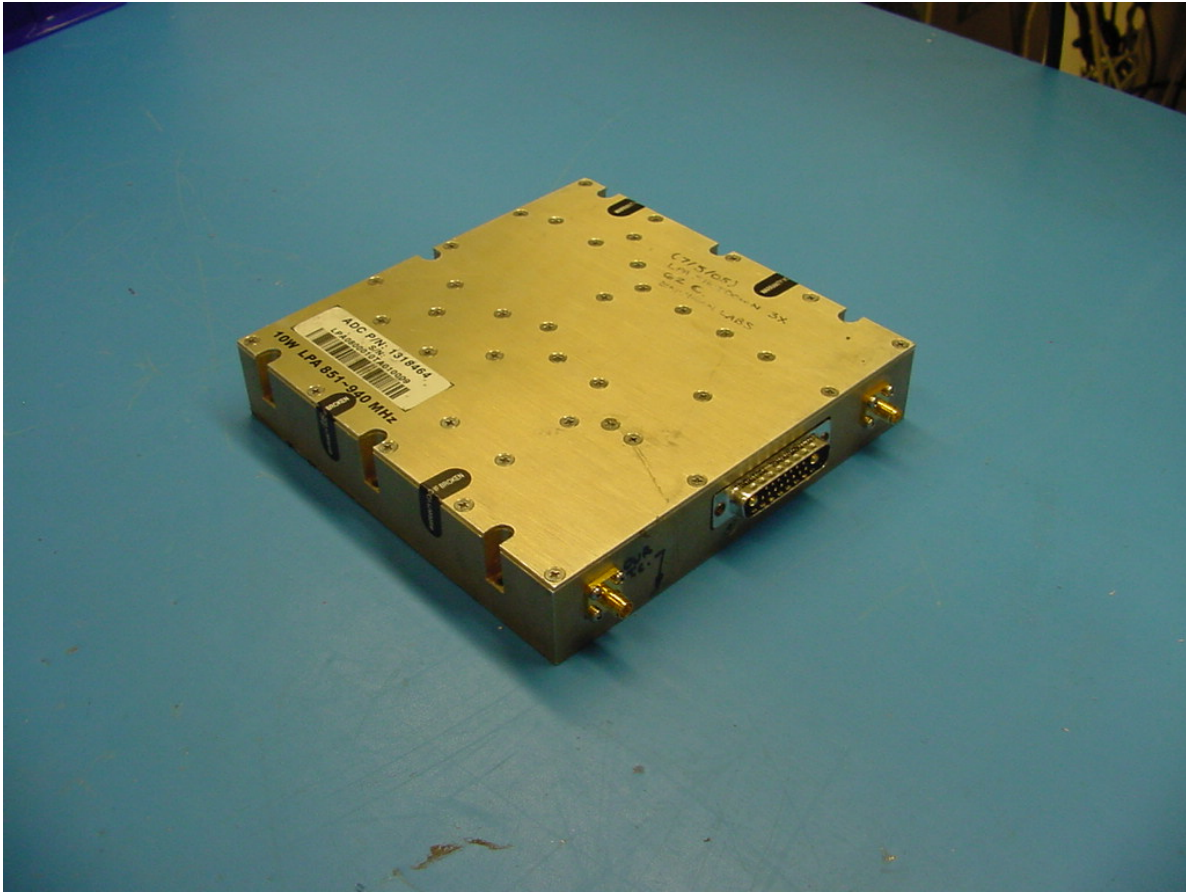

Digivance Street Coverage Solution (SCS)
Bravo Tech Linear Power Amplifier - 10 Watt
Right View