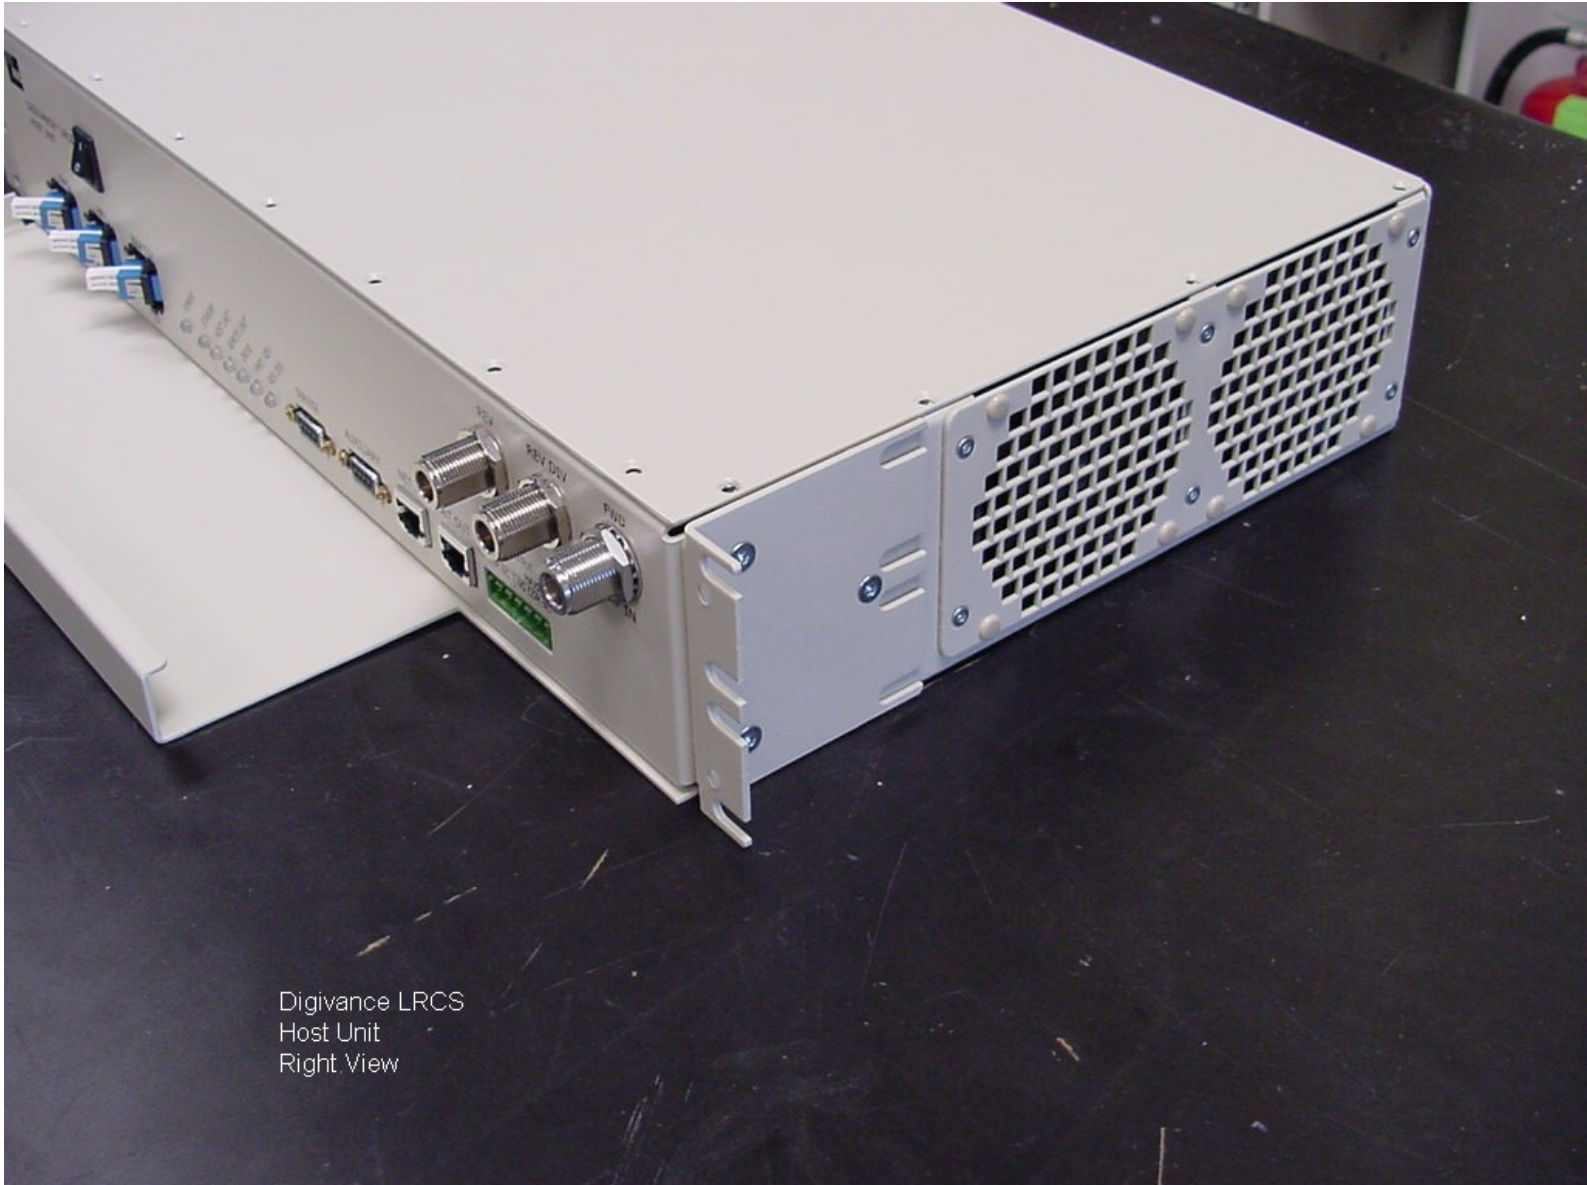

Digivance LRCS
Host Unit
Right View

Digivance LRCS 1900 MHz
Host Unit
Right View