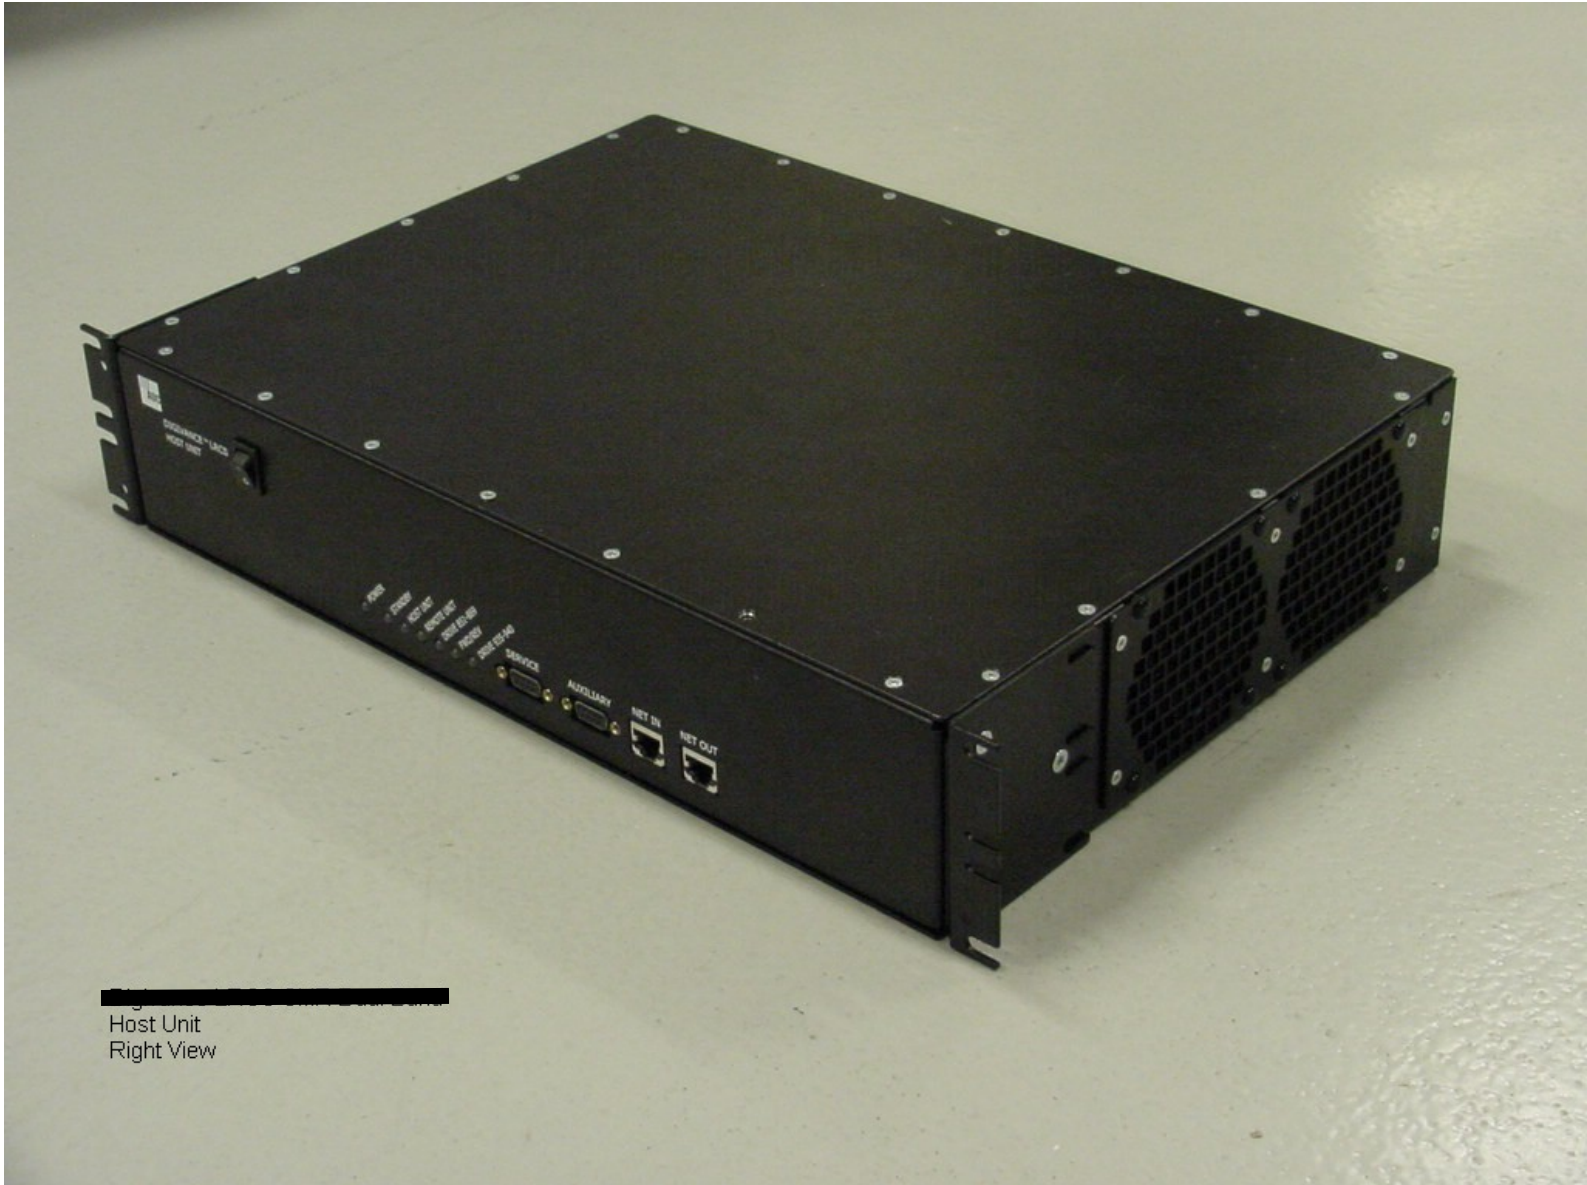

Host Unit
Left View

Digivance Street Coverage Solution (SCS)
Host Unit
Left View

Host Unit
Right View

Digivance Street Coverage Solution (SCS)
Host Unit
Right View