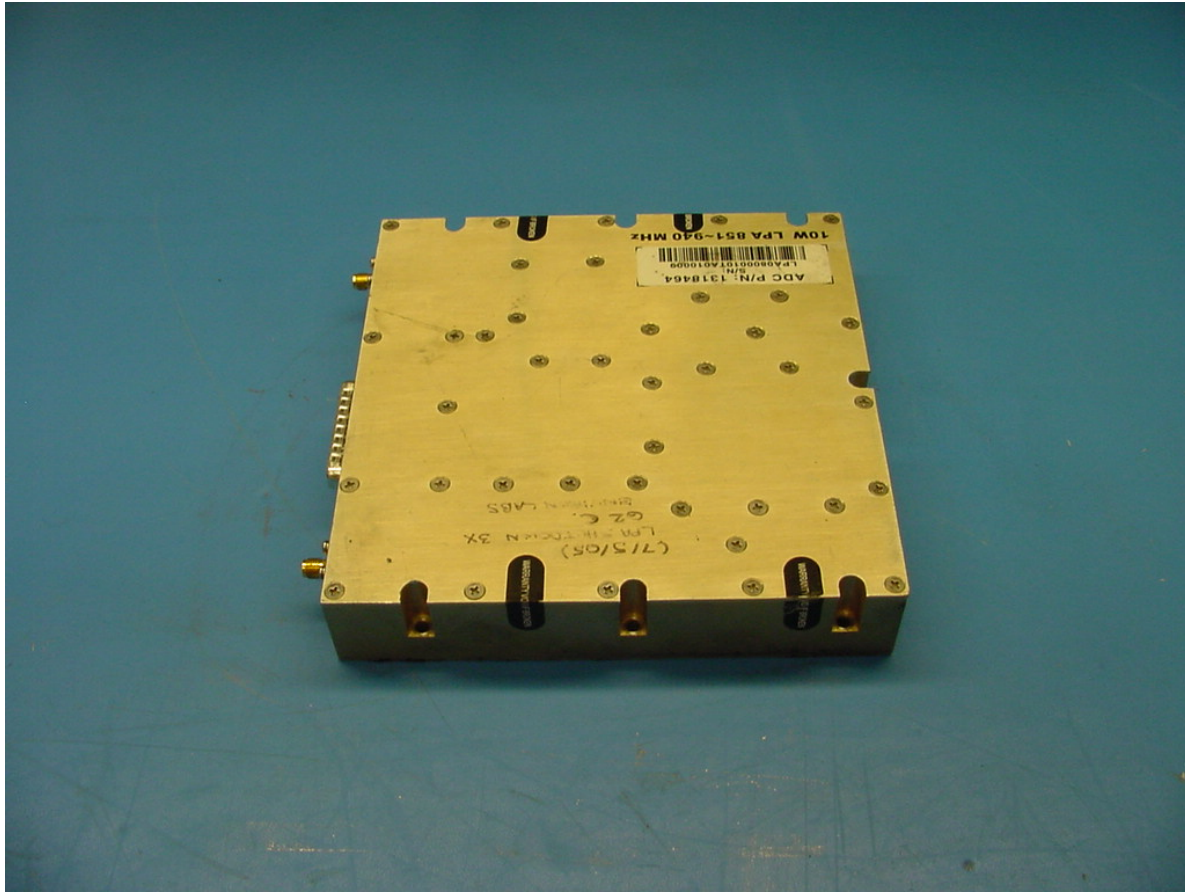

Host Unit
Top View

Digivance Street Coverage Solution (SCS)
Host Unit
Top View

Signal: 4G LTE, 5G NR, Dual-Band
Host Unit
Bottom View

Digivance Street Coverage Solution (SCS)
Host Unit
Bottom View

Digivance Street Coverage Solution (SCS)
Bravo Tech Linear Power Amplifier - 10 Watt
Front View

Digivance Street Coverage Solution (SCS)
Bravo Tech Linear Power Amplifier - 10 Watt
Left View

Digivance Street Coverage Solution (SCS)
Bravo Tech Linear Power Amplifier - 10 Watt
Right View

Digivance Street Coverage Solution (SCS)
Bravo Tech Linear Power Amplifier - 10 Watt
Rear View

Digivance Street Coverage Solution (SCS)
Bravo Tech Linear Power Amplifier - 10 Watt
Top View

Digivance Street Coverage Solution (SCS)
Bravo Tech Linear Power Amplifier - 10 Watt
Bottom View

Digivance LRCS
Host Unit
Front View