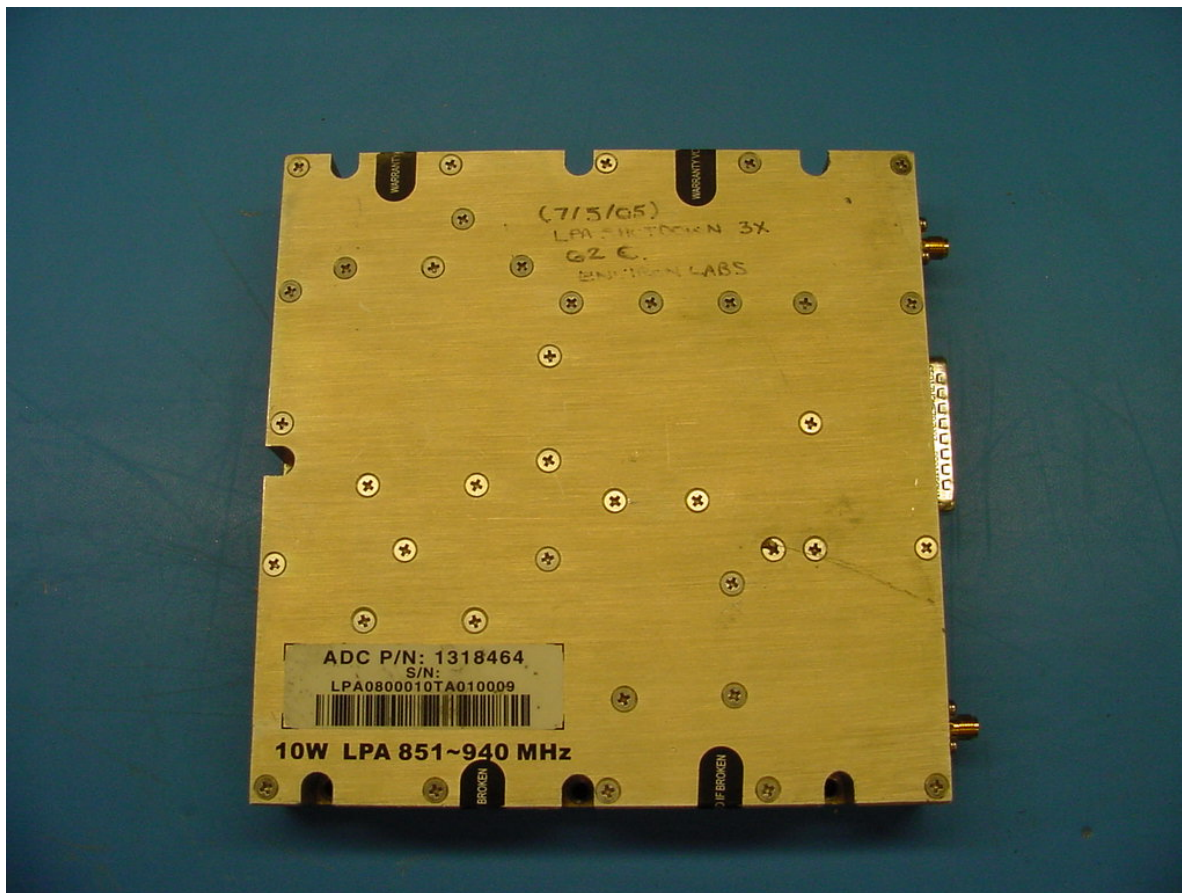

Host Unit
Top View

Digivance Street Coverage Solution (SCS)
Host Unit
Top View

Signal: 4G LTE, 5G NR, Dual-Band
Host Unit
Bottom View

Digivance Street Coverage Solution (SCS)
Host Unit
Bottom View

Digivance Street Coverage Solution (SCS)
Bravo Tech Linear Power Amplifier - 10 Watt
Front View

Digivance Street Coverage Solution (SCS)
Bravo Tech Linear Power Amplifier - 10 Watt
Left View

Digivance Street Coverage Solution (SCS)
Bravo Tech Linear Power Amplifier - 10 Watt
Right View

Digivance Street Coverage Solution (SCS)
Bravo Tech Linear Power Amplifier - 10 Watt
Rear View

Digivance Street Coverage Solution (SCS)
Bravo Tech Linear Power Amplifier - 10 Watt
Top View

Digivance Street Coverage Solution (SCS)
Bravo Tech Linear Power Amplifier - 10 Watt
Bottom View

Digivance LRCS
Host Unit
Front View