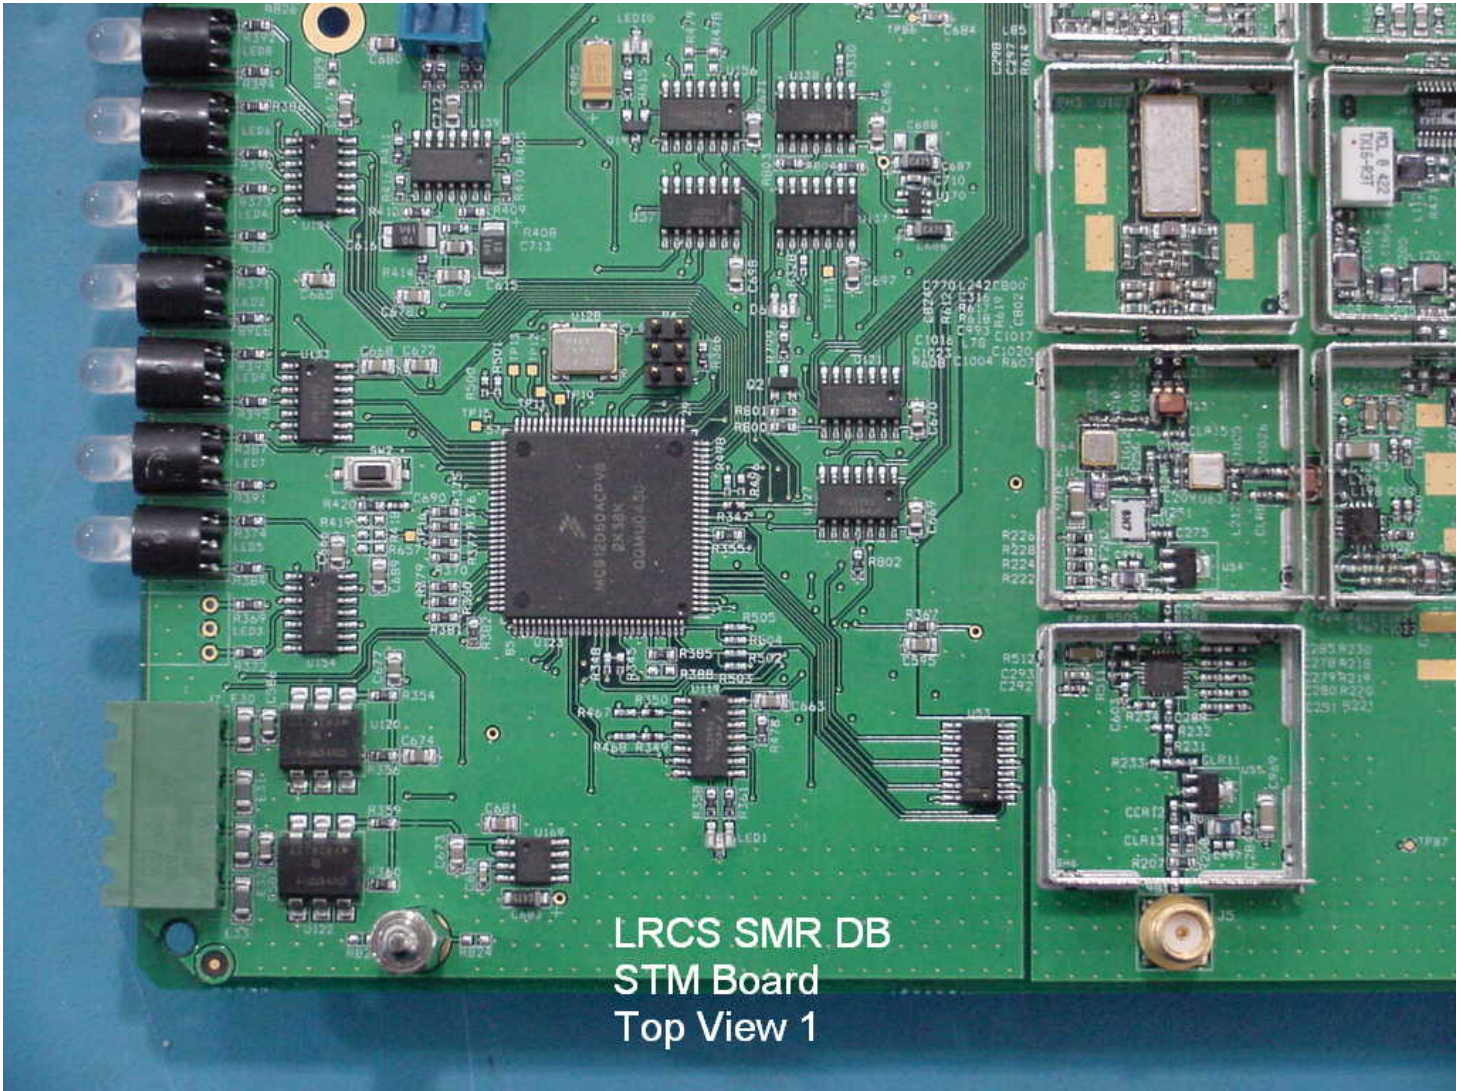

Open View of the SCS Remote Chassis with designations of components.  
1 RF Board, 1 LPA, and 1 Tuned Filter represent 1 Band.

Open View of the empty SCS Remote Chassis.

Digivance Street Coverage Solution (SCS)  
STM Board  
Full Top View

STM Board  
Top View

Digivance Street Coverage Solution (SCS) (labeled as SMR DB in photo)  
STM Board  
Top View - Lower Left

Digivance Street Coverage Solution (SCS) (labeled as SMR DB in photo)  
STM Board  
Top View - Lower Middle

Digivance Street Coverage Solution (SCS) (labeled as SMR DB in photo)  
STM Board  
Top View - Lower Right

Digivance Street Coverage Solution (SCS)  
STM Board  
Top View - Upper Right

Digivance Street Coverage Solution (SCS)  
STM Board  
Top View - Upper Middle

Digivance Street Coverage Solution (SCS) (labeled as SMR DB in photo)  
STM Board  
Top View - Upper Left

Digivance Street Coverage Solution (SCS)  
STM Board  
Full Bottom View

STM Board  
Bottom View

Digivance Street Coverage Solution (SCS) (labeled as SMR DB in photo)  
STM Board  
Bottom View - Lower Left