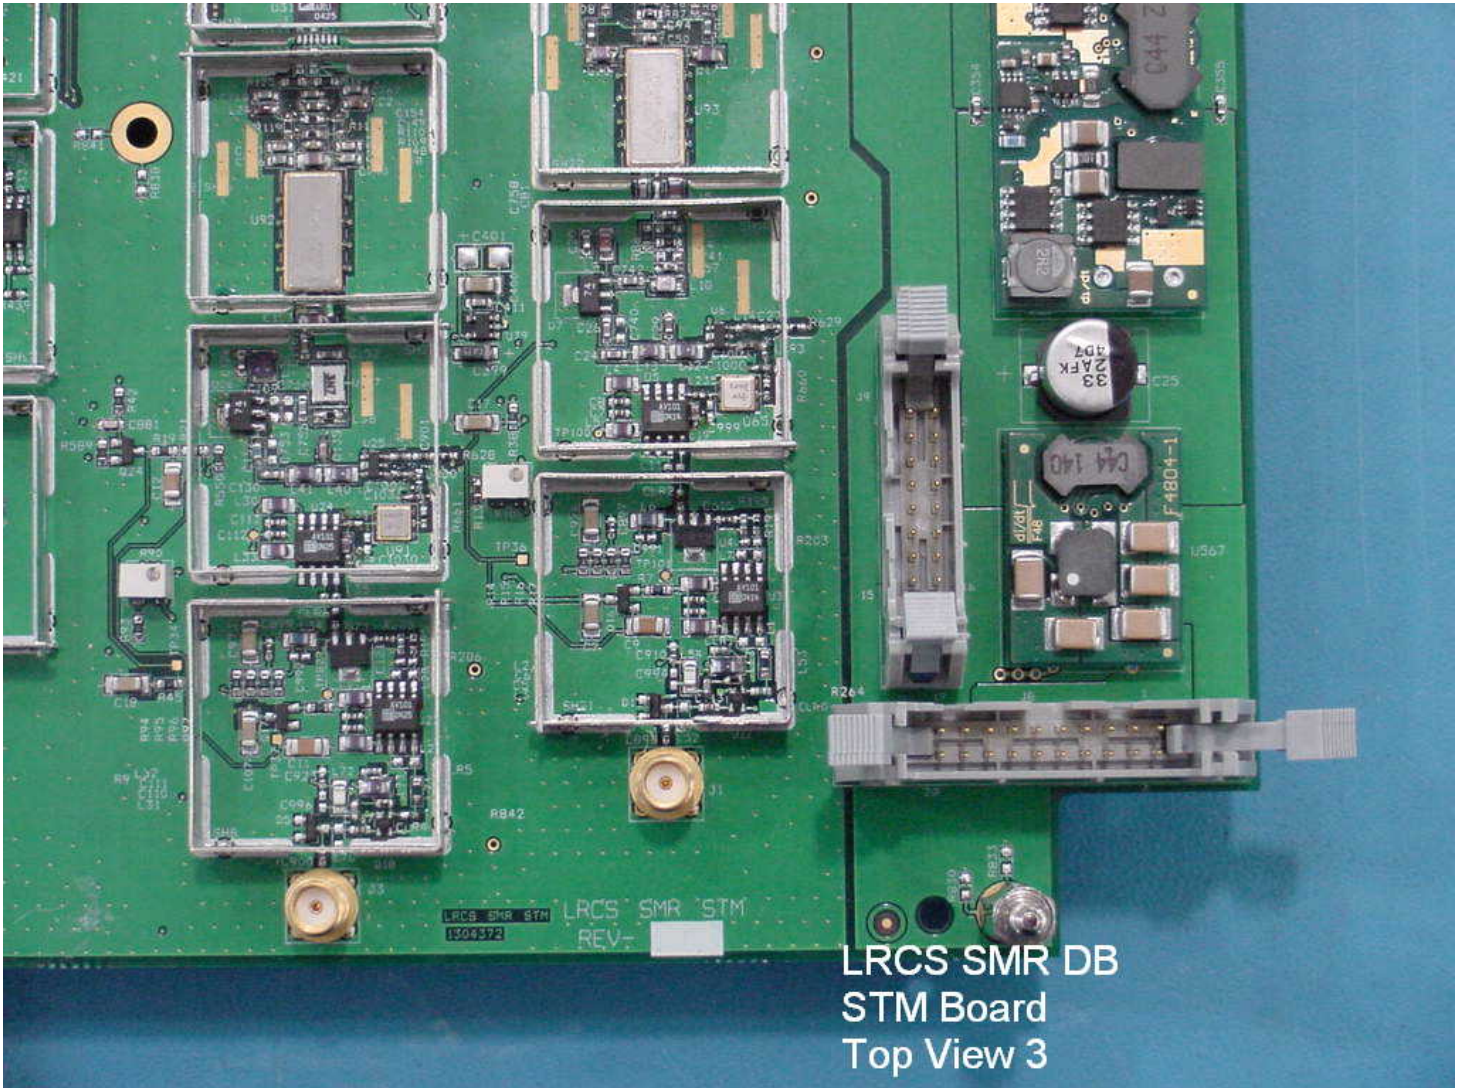

Open View of the SCS Remote Chassis with designations of components.  
1 RF Board, 1 LPA, and 1 Tuned Filter represent 1 Band.

Open View of the empty SCS Remote Chassis.

Digivance Street Coverage Solution (SCS)  
STM Board  
Full Top View

STM Board  
Top View

Digivance Street Coverage Solution (SCS) (labeled as SMR DB in photo)  
STM Board  
Top View - Lower Left

Digivance Street Coverage Solution (SCS) (labeled as SMR DB in photo)  
STM Board  
Top View - Lower Middle

Digivance Street Coverage Solution (SCS) (labeled as SMR DB in photo)  
STM Board  
Top View - Lower Right

Digivance Street Coverage Solution (SCS)  
STM Board  
Top View - Upper Right

Digivance Street Coverage Solution (SCS)  
STM Board  
Top View - Upper Middle

Digivance Street Coverage Solution (SCS) (labeled as SMR DB in photo)  
STM Board  
Top View - Upper Left

Digivance Street Coverage Solution (SCS)  
STM Board  
Full Bottom View

STM Board  
Bottom View

Digivance Street Coverage Solution (SCS) (labeled as SMR DB in photo)  
STM Board  
Bottom View - Lower Left