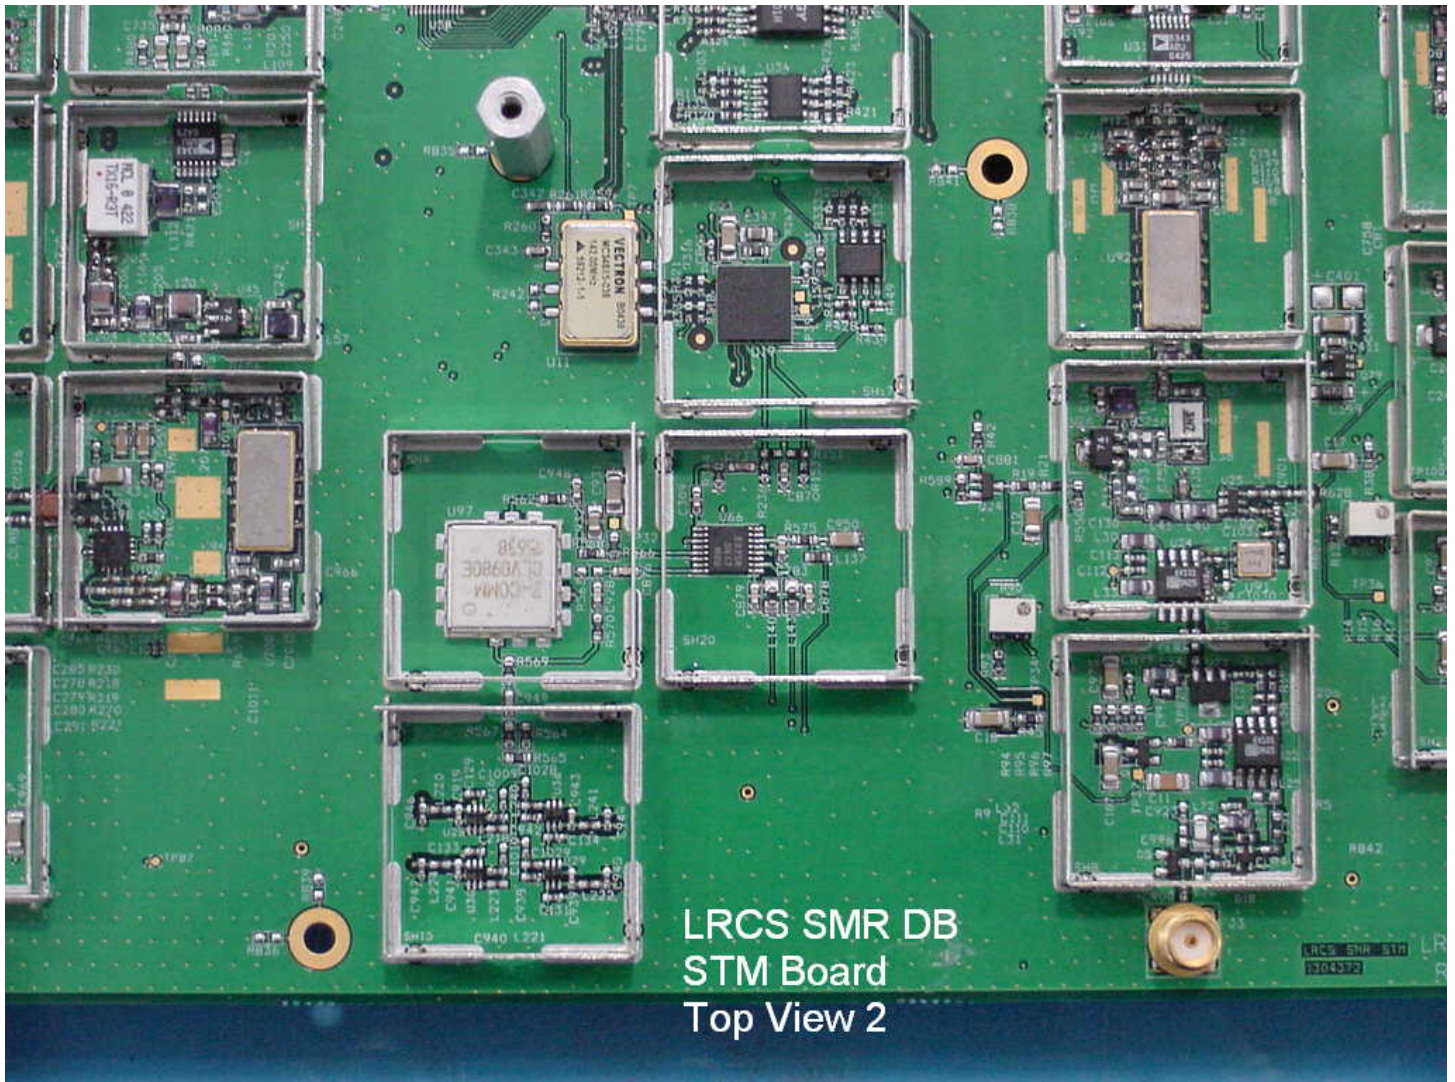

Open View of the SCS Remote Chassis with designations of components.  
1 RF Board, 1 LPA, and 1 Tuned Filter represent 1 Band.

Open View of the empty SCS Remote Chassis.

Digivance Street Coverage Solution (SCS)  
STM Board  
Full Top View

STM Board  
Top View

Digivance Street Coverage Solution (SCS) (labeled as SMR DB in photo)  
STM Board  
Top View - Lower Left

Digivance Street Coverage Solution (SCS) (labeled as SMR DB in photo)  
STM Board  
Top View - Lower Middle

Digivance Street Coverage Solution (SCS) (labeled as SMR DB in photo)  
STM Board  
Top View - Lower Right

Digivance Street Coverage Solution (SCS)  
STM Board  
Top View - Upper Right

Digivance Street Coverage Solution (SCS)  
STM Board  
Top View - Upper Middle

Digivance Street Coverage Solution (SCS) (labeled as SMR DB in photo)  
STM Board  
Top View - Upper Left

Digivance Street Coverage Solution (SCS)  
STM Board  
Full Bottom View

STM Board  
Bottom View

Digivance Street Coverage Solution (SCS) (labeled as SMR DB in photo)  
STM Board  
Bottom View - Lower Left