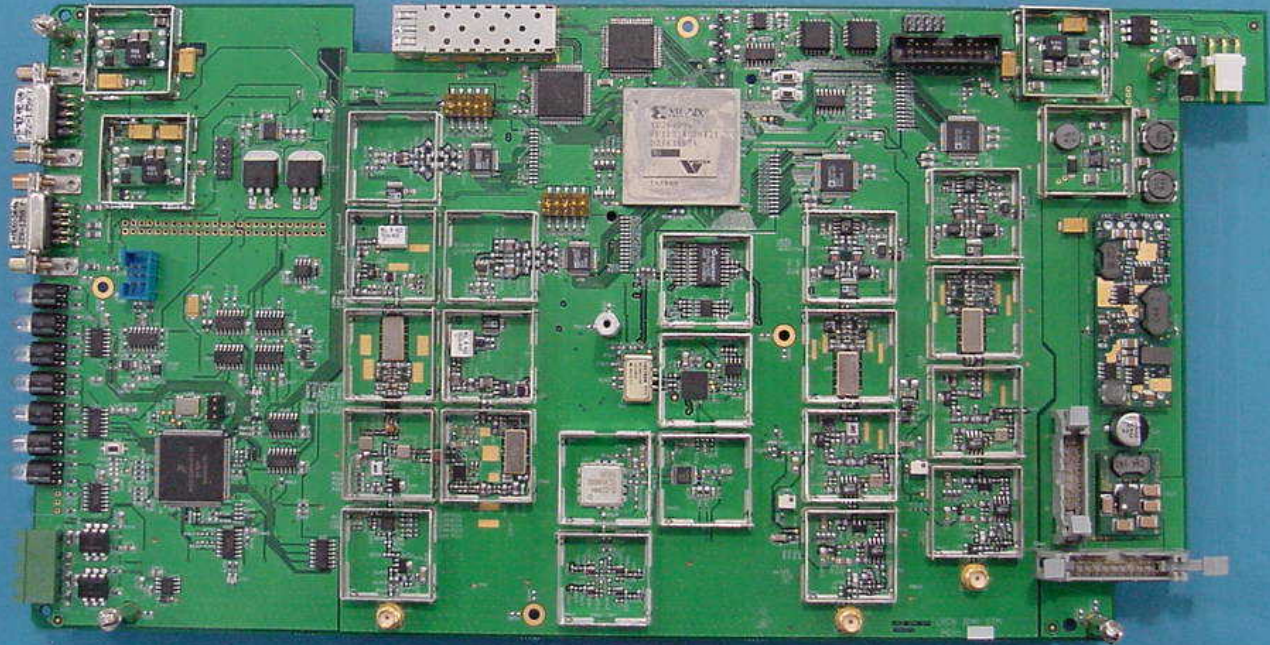

Open View of the SCS Remote Chassis with designations of components.  
1 RF Board, 1 LPA, and 1 Tuned Filter represent 1 Band.

Open View of the empty SCS Remote Chassis.

Digivance Street Coverage Solution (SCS)  
STM Board  
Full Top View

STM Board  
Top View

Digivance Street Coverage Solution (SCS) (labeled as SMR DB in photo)  
STM Board  
Top View - Lower Left

Digivance Street Coverage Solution (SCS) (labeled as SMR DB in photo)  
STM Board  
Top View - Lower Middle

Digivance Street Coverage Solution (SCS) (labeled as SMR DB in photo)  
STM Board  
Top View - Lower Right

Digivance Street Coverage Solution (SCS)  
STM Board  
Top View - Upper Right

Digivance Street Coverage Solution (SCS)  
STM Board  
Top View - Upper Middle

Digivance Street Coverage Solution (SCS) (labeled as SMR DB in photo)  
STM Board  
Top View - Upper Left

Digivance Street Coverage Solution (SCS)  
STM Board  
Full Bottom View

STM Board  
Bottom View

Digivance Street Coverage Solution (SCS) (labeled as SMR DB in photo)  
STM Board  
Bottom View - Lower Left