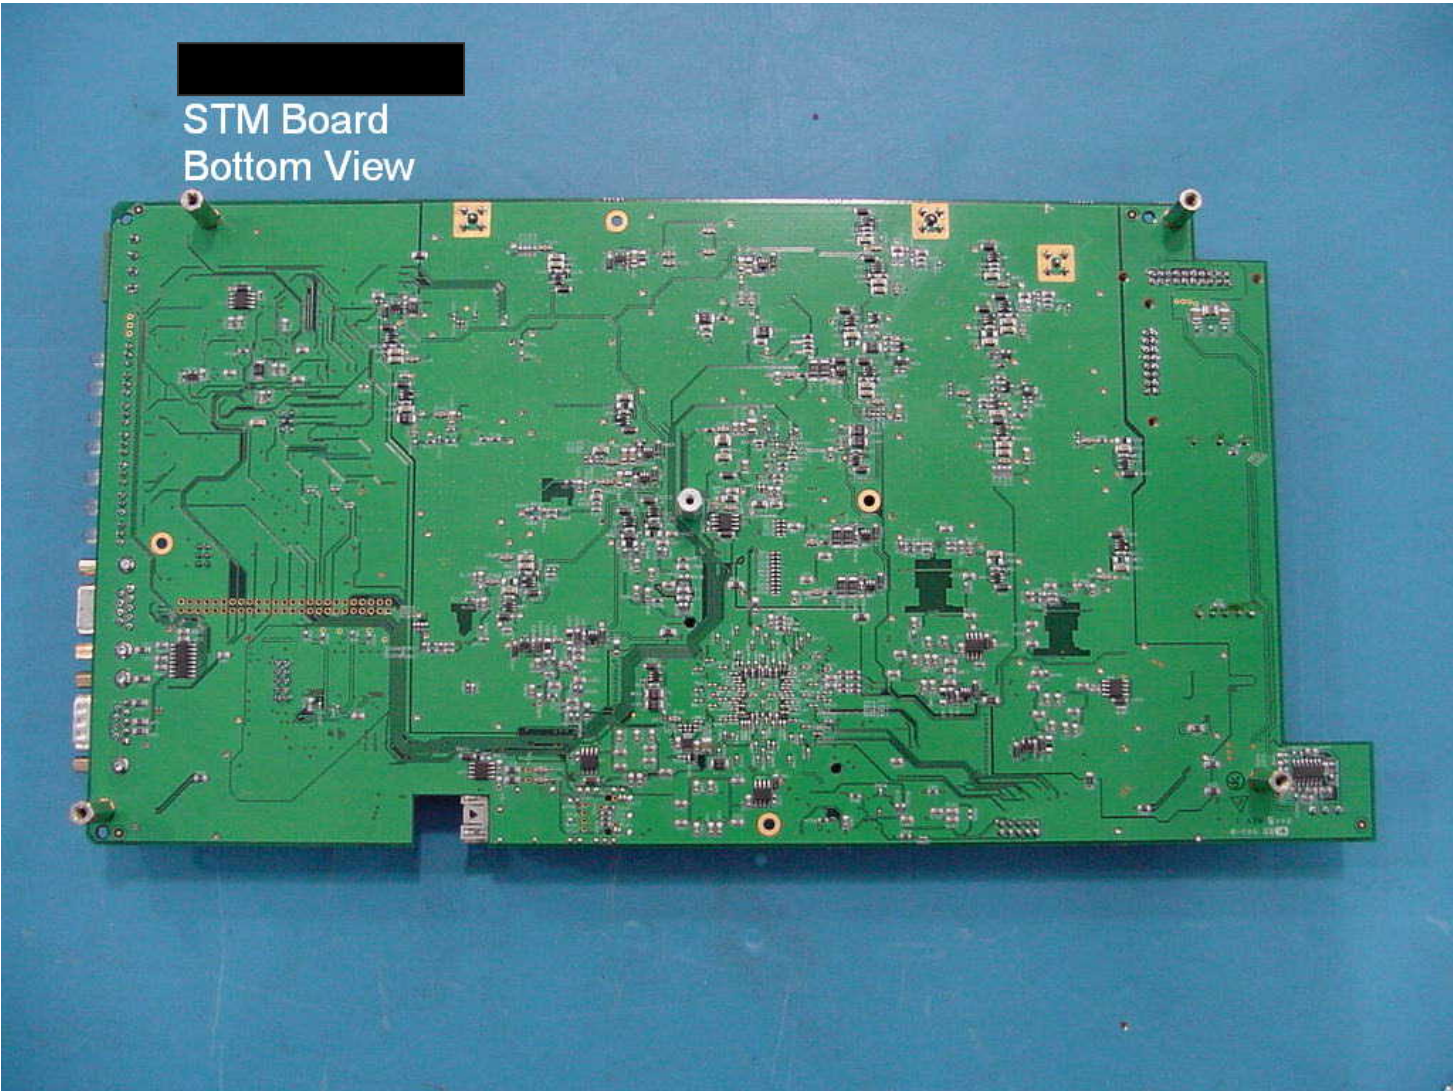

Open View of the SCS Remote Chassis with designations of components.  
1 RF Board, 1 LPA, and 1 Tuned Filter represent 1 Band.

Open View of the empty SCS Remote Chassis.

Digivance Street Coverage Solution (SCS)  
STM Board  
Full Top View

STM Board  
Top View

Digivance Street Coverage Solution (SCS) (labeled as SMR DB in photo)  
STM Board  
Top View - Lower Left

Digivance Street Coverage Solution (SCS) (labeled as SMR DB in photo)  
STM Board  
Top View - Lower Middle

Digivance Street Coverage Solution (SCS) (labeled as SMR DB in photo)  
STM Board  
Top View - Lower Right

Digivance Street Coverage Solution (SCS)  
STM Board  
Top View - Upper Right

Digivance Street Coverage Solution (SCS)  
STM Board  
Top View - Upper Middle

Digivance Street Coverage Solution (SCS) (labeled as SMR DB in photo)  
STM Board  
Top View - Upper Left

Digivance Street Coverage Solution (SCS)  
STM Board  
Full Bottom View

STM Board  
Bottom View

Digivance Street Coverage Solution (SCS) (labeled as SMR DB in photo)  
STM Board  
Bottom View - Lower Left