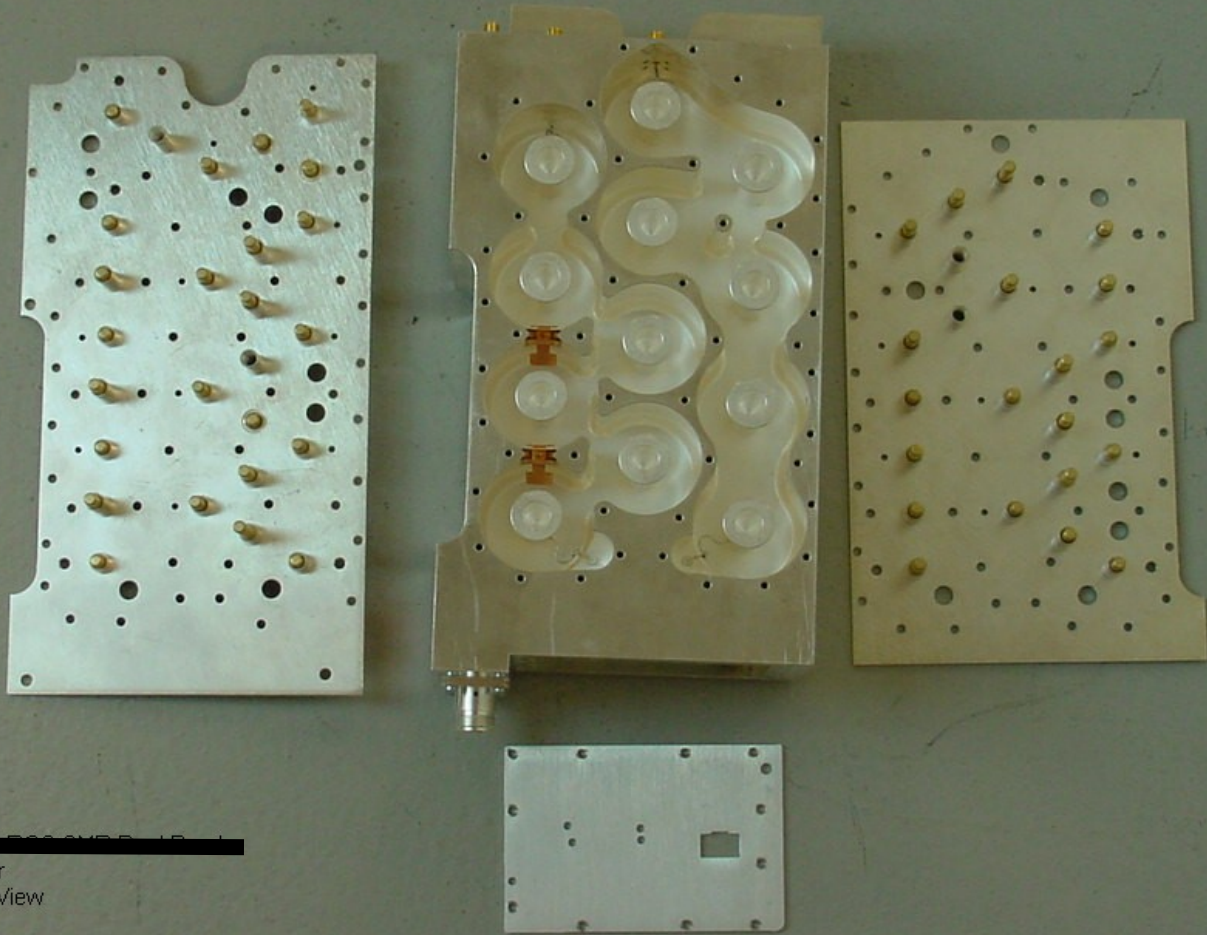

Open View of the SCS Remote Chassis with designations of components.  
1 RF Board, 1 LPA, and 1 Tuned Filter represent 1 Band.

Open View of the empty SCS Remote Chassis.

Digivance Street Coverage Solution (SCS)  
STM Board  
Full Top View

Digivance Street Coverage Solution (SCS) (labeled as SMR DB in photo)  
STM Board  
Bottom View - Lower Middle

Digivance Street Coverage Solution (SCS) (labeled as SMR DB in photo)  
STM Board  
Bottom View - Lower Right

Digivance Street Coverage Solution (SCS)  
STM Board  
Bottom View - Upper Right

Digivance Street Coverage Solution (SCS)  
STM Board  
Bottom View - Upper Middle

Digivance Street Coverage Solution (SCS)  
STM Board  
Bottom View - Upper Left

Digivance Street Coverage Solution (SCS)  
Quadplexer (a.k.a. Power Monitor / Filter)  
Open Top View

████████████████████  
Quadplexer  
Open Top View

Digivance Street Coverage Solution (SCS)  
Quadplexer (a.k.a. Power Monitor / Filter)  
Open Bottom View