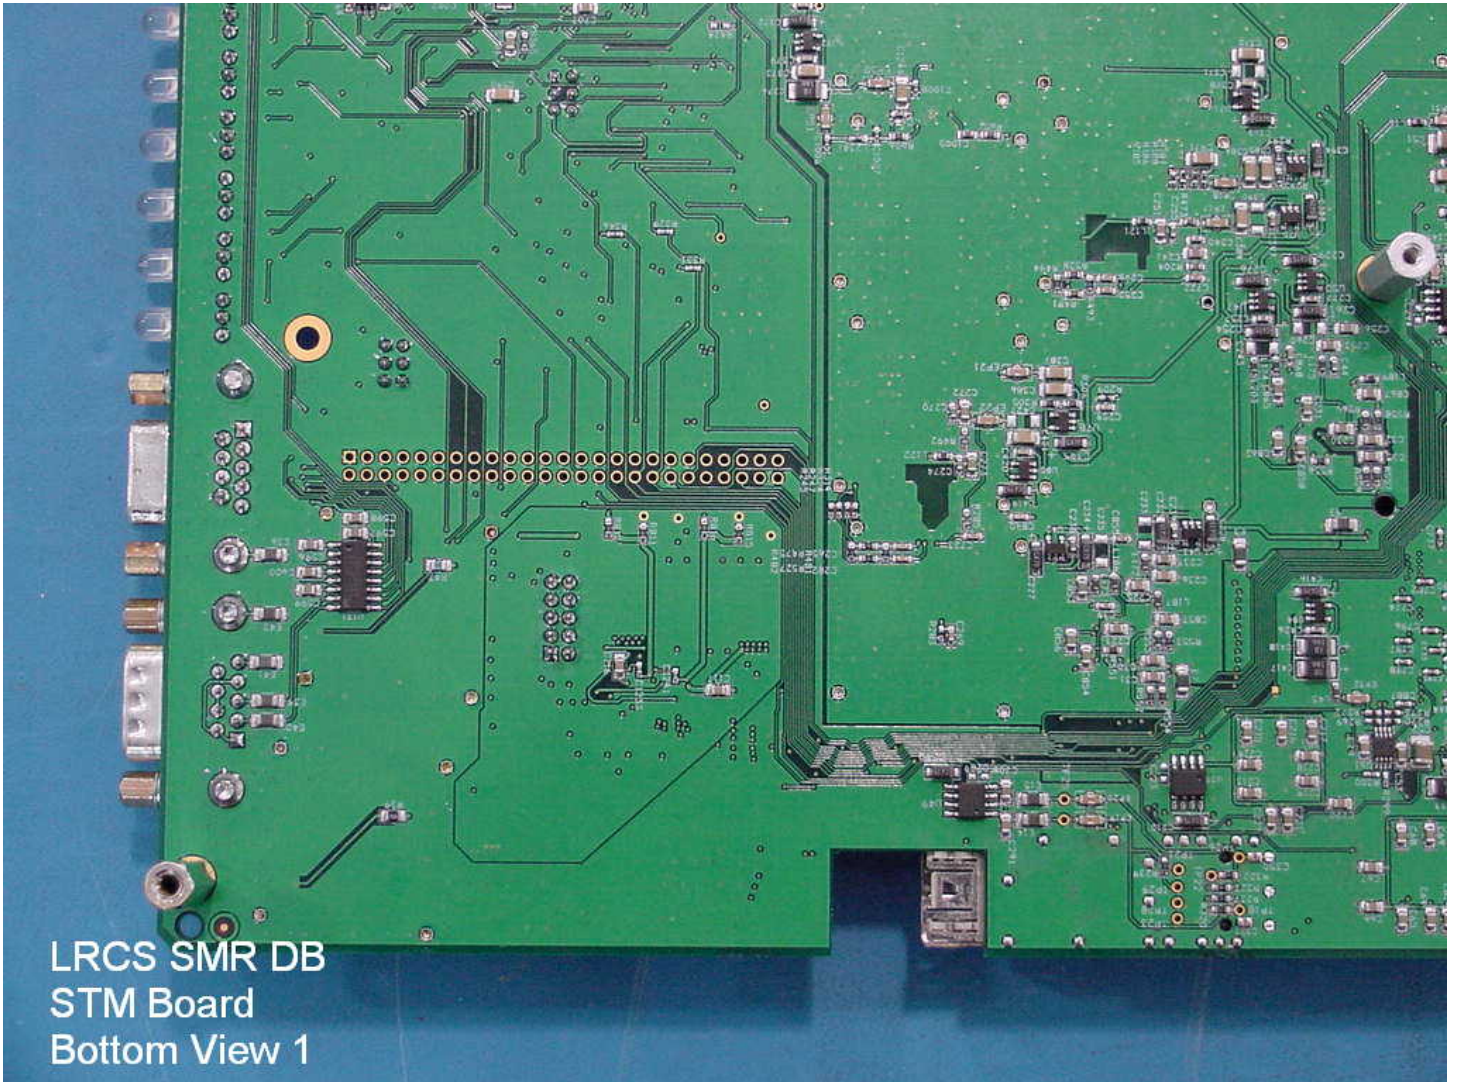

Open View of the SCS Remote Chassis with designations of components.  
1 RF Board, 1 LPA, and 1 Tuned Filter represent 1 Band.

Open View of the empty SCS Remote Chassis.

Digivance Street Coverage Solution (SCS)  
STM Board  
Full Top View

Digivance Street Coverage Solution (SCS) (labeled as SMR DB in photo)  
STM Board  
Top View - Lower Right

Digivance Street Coverage Solution (SCS)  
STM Board  
Top View - Upper Right

Digivance Street Coverage Solution (SCS)  
STM Board  
Top View - Upper Middle

Digivance Street Coverage Solution (SCS) (labeled as SMR DB in photo)  
STM Board  
Top View - Upper Left

Digivance Street Coverage Solution (SCS)  
STM Board  
Full Bottom View

STM Board  
Bottom View

Digivance Street Coverage Solution (SCS) (labeled as SMR DB in photo)  
STM Board  
Bottom View - Lower Left

Digivance Street Coverage Solution (SCS) (labeled as SMR DB in photo)  
STM Board  
Bottom View - Lower Middle

Digivance Street Coverage Solution (SCS) (labeled as SMR DB in photo)  
STM Board  
Bottom View - Lower Right