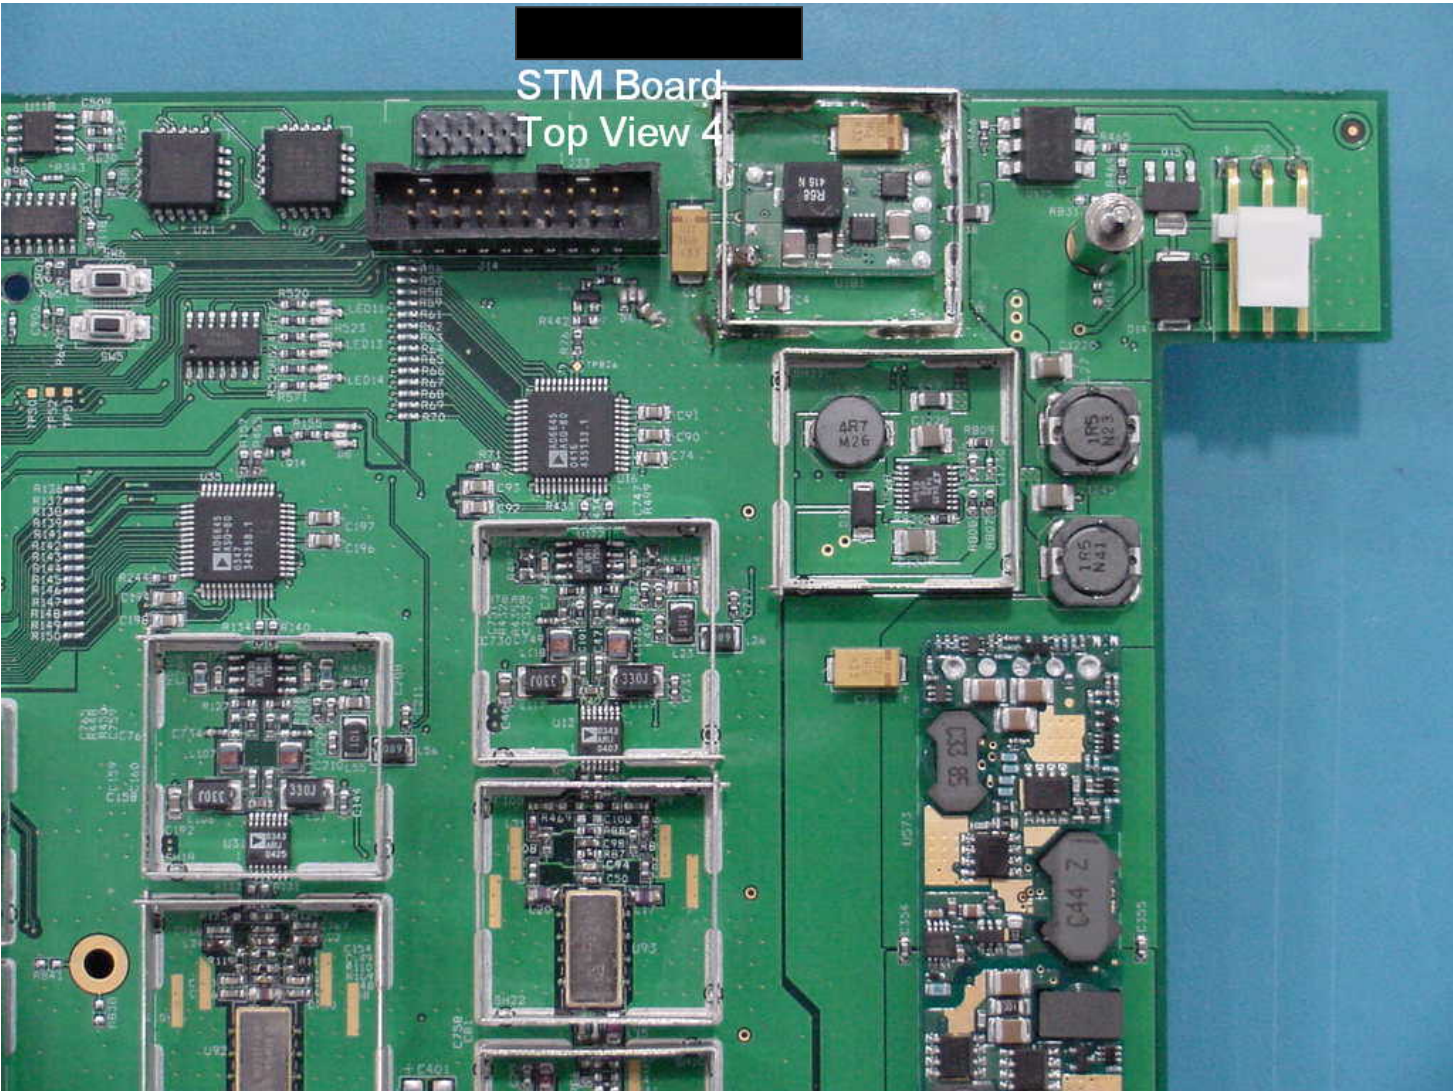

Open View of the SCS Remote Chassis with designations of components.  
1 RF Board, 1 LPA, and 1 Tuned Filter represent 1 Band.

Open View of the empty SCS Remote Chassis.

Digivance Street Coverage Solution (SCS)  
STM Board  
Full Top View

STM Board  
Top View

Digivance Street Coverage Solution (SCS) (labeled as SMR DB in photo)  
STM Board  
Top View - Lower Left

Digivance Street Coverage Solution (SCS) (labeled as SMR DB in photo)  
STM Board  
Top View - Lower Middle

Digivance Street Coverage Solution (SCS) (labeled as SMR DB in photo)  
STM Board  
Top View - Lower Right

Digivance Street Coverage Solution (SCS)  
STM Board  
Top View - Upper Right

Digivance Street Coverage Solution (SCS)  
STM Board  
Top View - Upper Middle

Digivance Street Coverage Solution (SCS) (labeled as SMR DB in photo)  
STM Board  
Top View - Upper Left

Digivance Street Coverage Solution (SCS)  
STM Board  
Full Bottom View

STM Board  
Bottom View

Digivance Street Coverage Solution (SCS) (labeled as SMR DB in photo)  
STM Board  
Bottom View - Lower Left