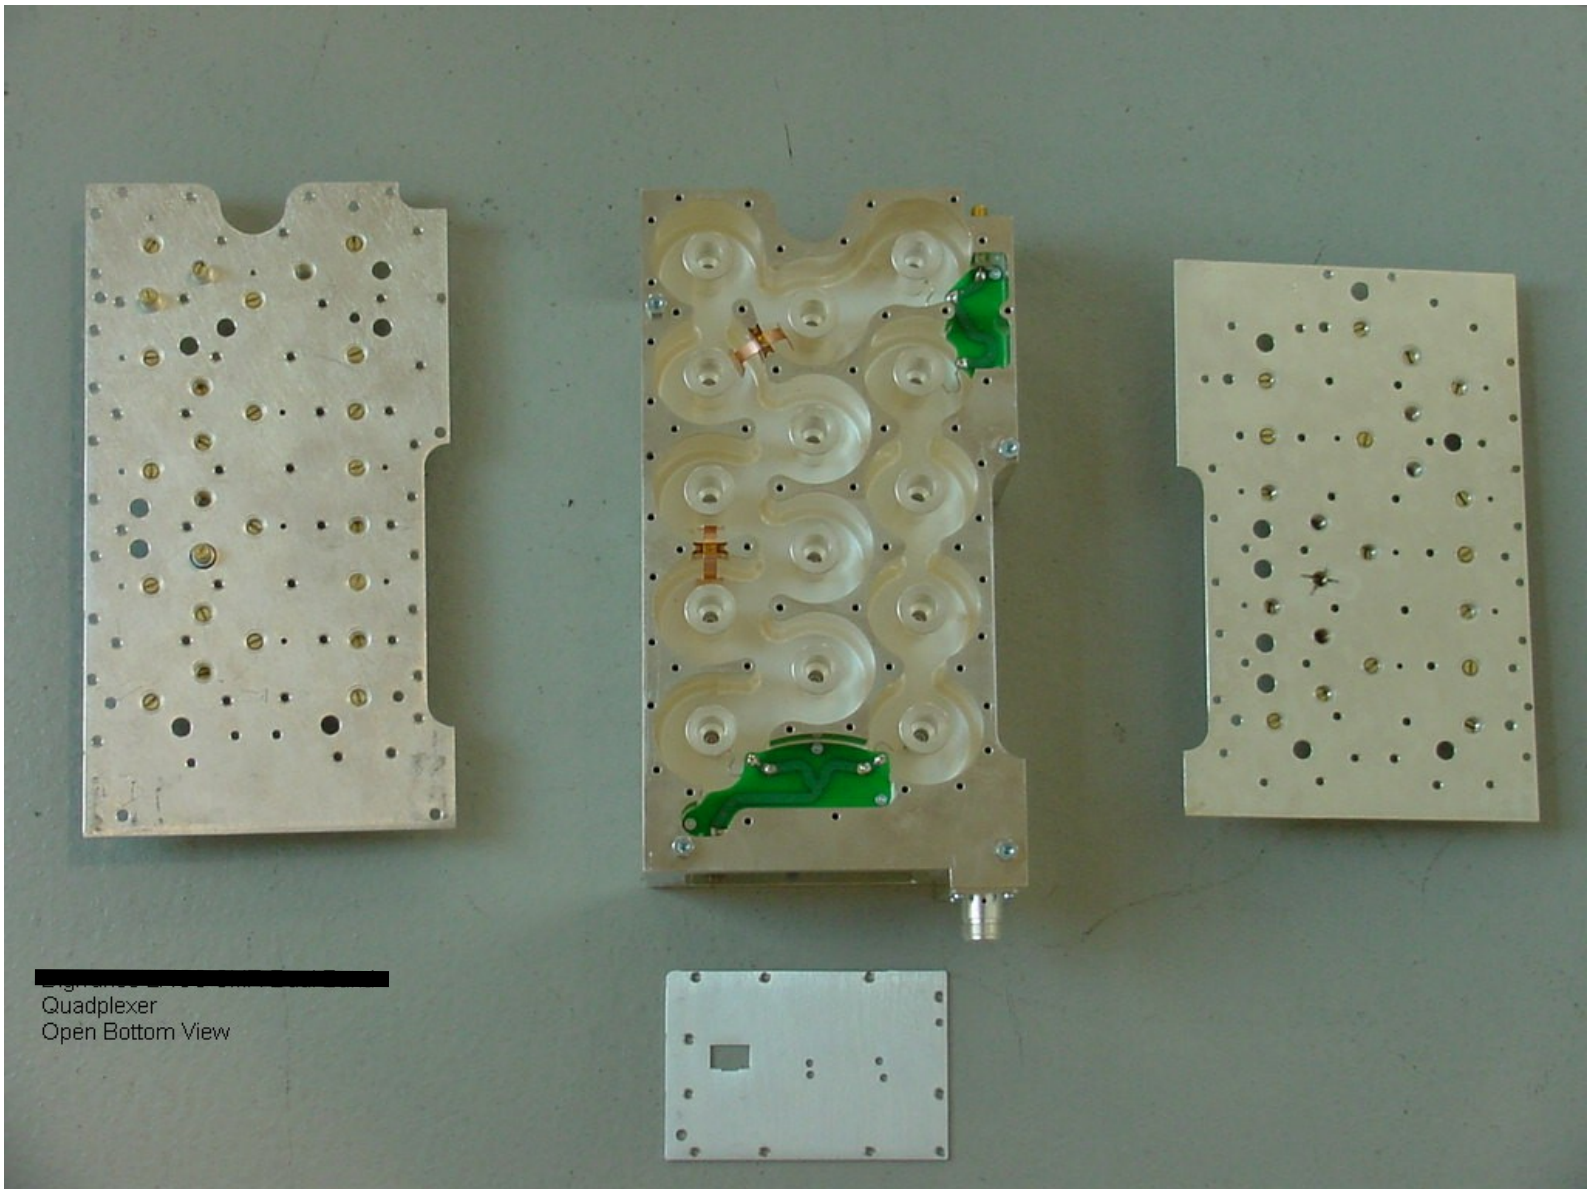

Open View of the SCS Remote Chassis with designations of components.  
1 RF Board, 1 LPA, and 1 Tuned Filter represent 1 Band.

Open View of the empty SCS Remote Chassis.

Digivance Street Coverage Solution (SCS)  
STM Board  
Full Top View

Digivance Street Coverage Solution (SCS) (labeled as SMR DB in photo)  
STM Board  
Bottom View - Lower Middle

Digivance Street Coverage Solution (SCS) (labeled as SMR DB in photo)  
STM Board  
Bottom View - Lower Right

Digivance Street Coverage Solution (SCS)  
STM Board  
Bottom View - Upper Right

Digivance Street Coverage Solution (SCS)  
STM Board  
Bottom View - Upper Middle

Digivance Street Coverage Solution (SCS)  
STM Board  
Bottom View - Upper Left

Digivance Street Coverage Solution (SCS)  
Quadplexer (a.k.a. Power Monitor / Filter)  
Open Top View

████████████████████  
Quadplexer  
Open Top View

Digivance Street Coverage Solution (SCS)  
Quadplexer (a.k.a. Power Monitor / Filter)  
Open Bottom View