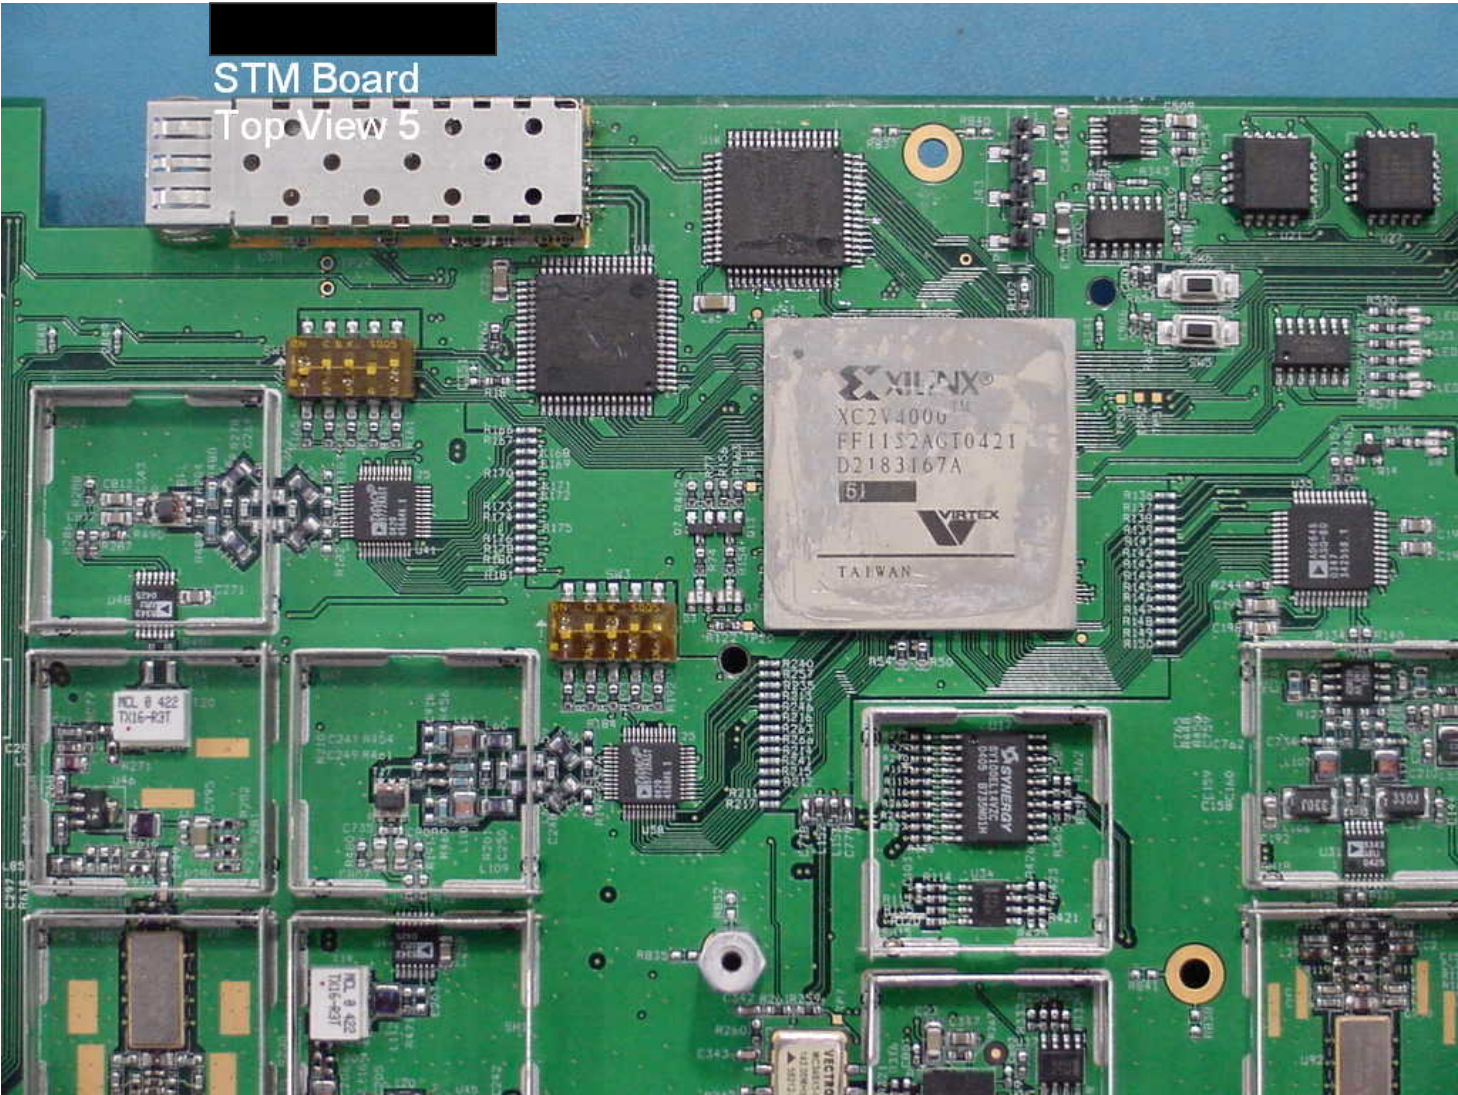

Open View of the SCS Remote Chassis with designations of components.  
1 RF Board, 1 LPA, and 1 Tuned Filter represent 1 Band.

Open View of the empty SCS Remote Chassis.

Digivance Street Coverage Solution (SCS)  
STM Board  
Full Top View

STM Board  
Top View

Digivance Street Coverage Solution (SCS) (labeled as SMR DB in photo)  
STM Board  
Top View - Lower Left

Digivance Street Coverage Solution (SCS) (labeled as SMR DB in photo)  
STM Board  
Top View - Lower Middle

Digivance Street Coverage Solution (SCS) (labeled as SMR DB in photo)  
STM Board  
Top View - Lower Right

Digivance Street Coverage Solution (SCS)  
STM Board  
Top View - Upper Right

Digivance Street Coverage Solution (SCS)  
STM Board  
Top View - Upper Middle

Digivance Street Coverage Solution (SCS) (labeled as SMR DB in photo)  
STM Board  
Top View - Upper Left

Digivance Street Coverage Solution (SCS)  
STM Board  
Full Bottom View

STM Board  
Bottom View

Digivance Street Coverage Solution (SCS) (labeled as SMR DB in photo)  
STM Board  
Bottom View - Lower Left