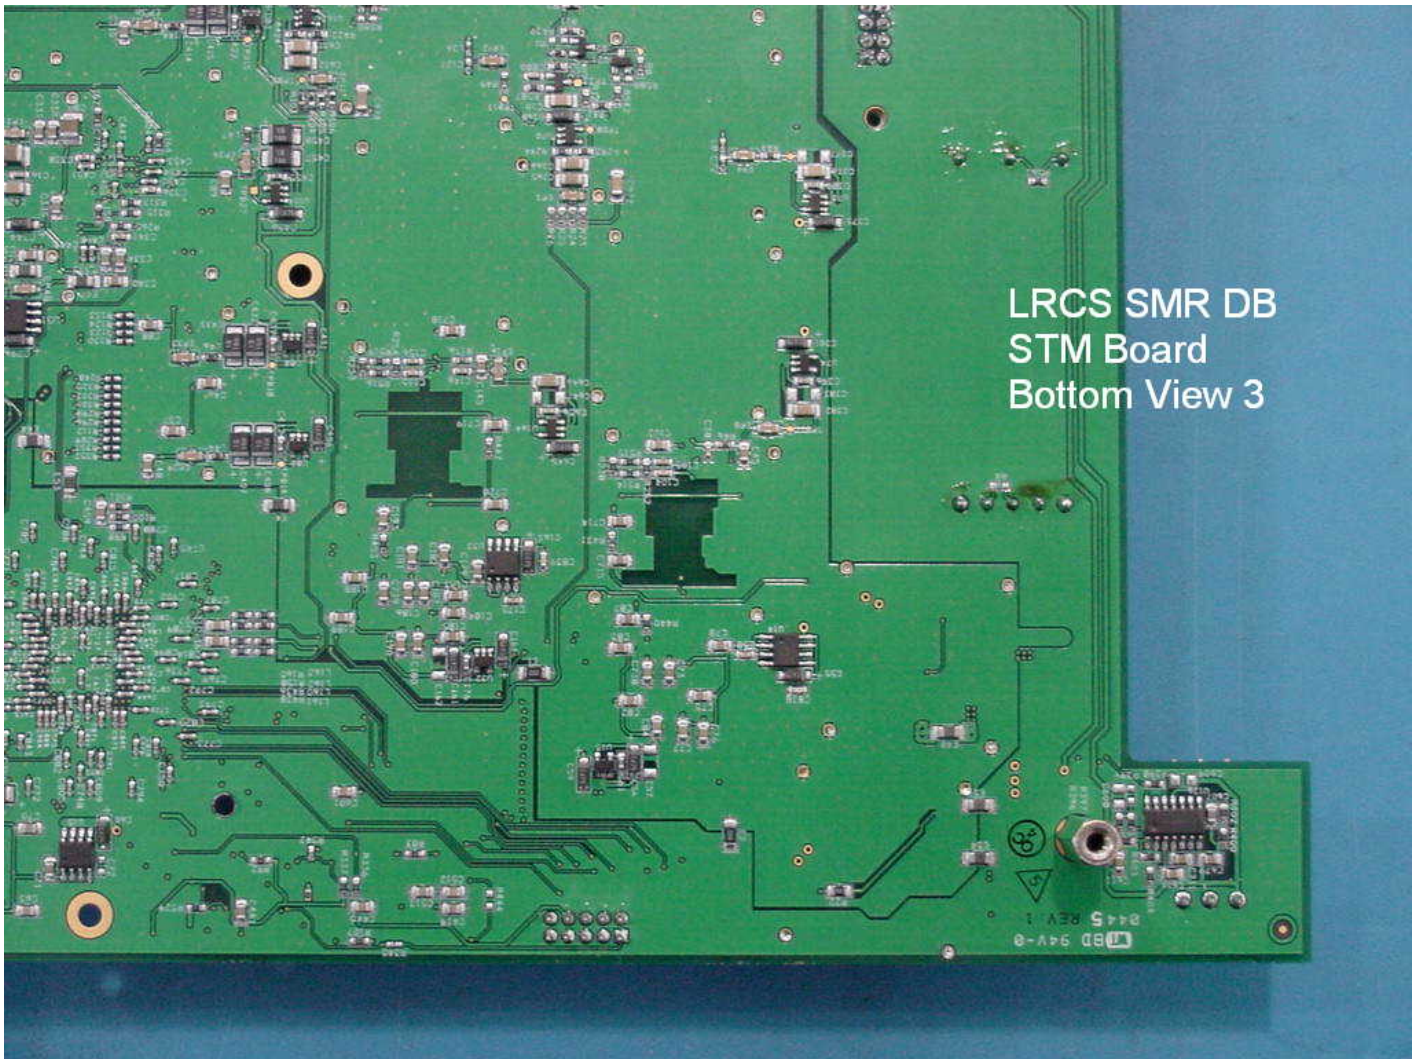

Open View of the SCS Remote Chassis with designations of components.  
1 RF Board, 1 LPA, and 1 Tuned Filter represent 1 Band.

Open View of the empty SCS Remote Chassis.

Digivance Street Coverage Solution (SCS)  
STM Board  
Full Top View

Digivance Street Coverage Solution (SCS) (labeled as SMR DB in photo)  
STM Board  
Top View - Lower Right

Digivance Street Coverage Solution (SCS)  
STM Board  
Top View - Upper Right

Digivance Street Coverage Solution (SCS)  
STM Board  
Top View - Upper Middle

Digivance Street Coverage Solution (SCS) (labeled as SMR DB in photo)  
STM Board  
Top View - Upper Left

Digivance Street Coverage Solution (SCS)  
STM Board  
Full Bottom View

STM Board  
Bottom View

Digivance Street Coverage Solution (SCS) (labeled as SMR DB in photo)  
STM Board  
Bottom View - Lower Left

Digivance Street Coverage Solution (SCS) (labeled as SMR DB in photo)  
STM Board  
Bottom View - Lower Middle

Digivance Street Coverage Solution (SCS) (labeled as SMR DB in photo)  
STM Board  
Bottom View - Lower Right