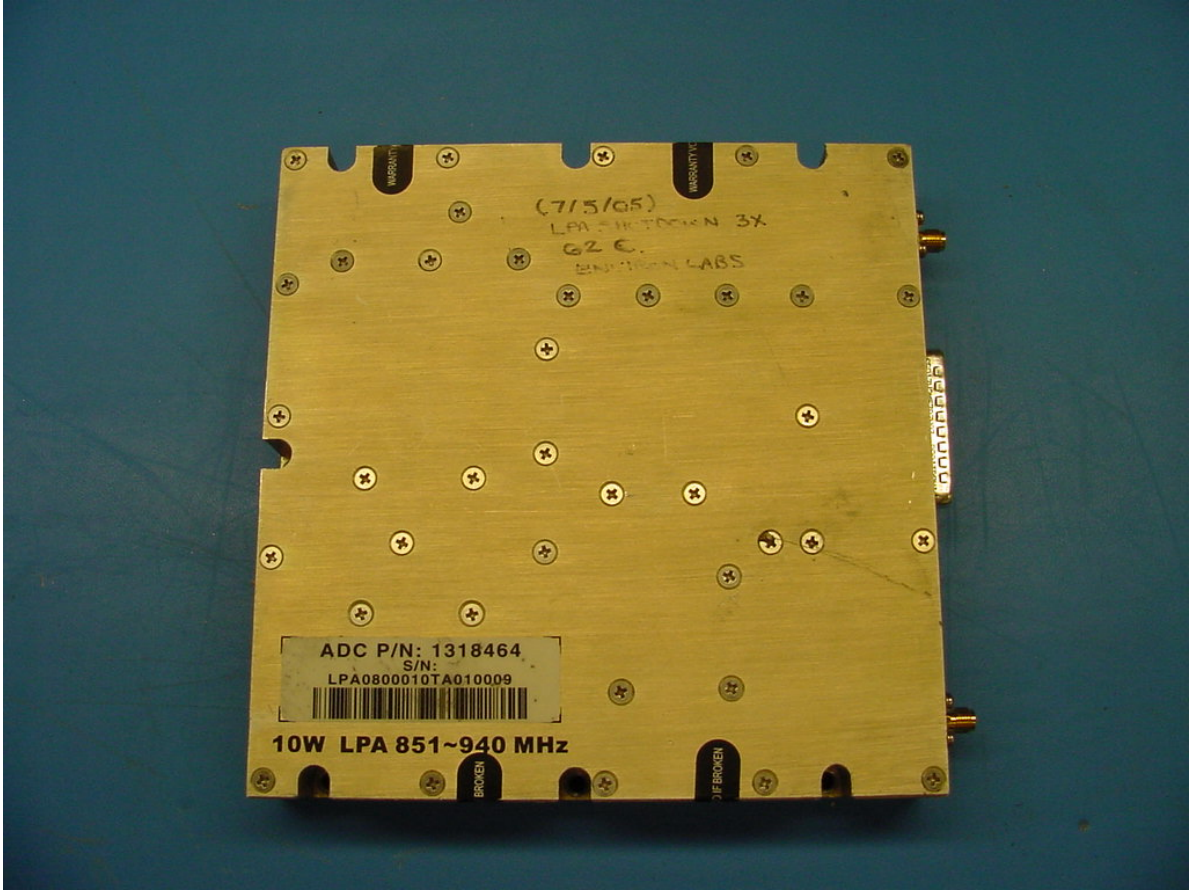

Digivance Street Coverage Solution (SCS)
Bravo Tech Linear Power Amplifier - 10 Watt
Bottom View

Digivance Street Coverage Solution (SCS)
Bravo Tech Linear Power Amplifier - 10 Watt
Top View