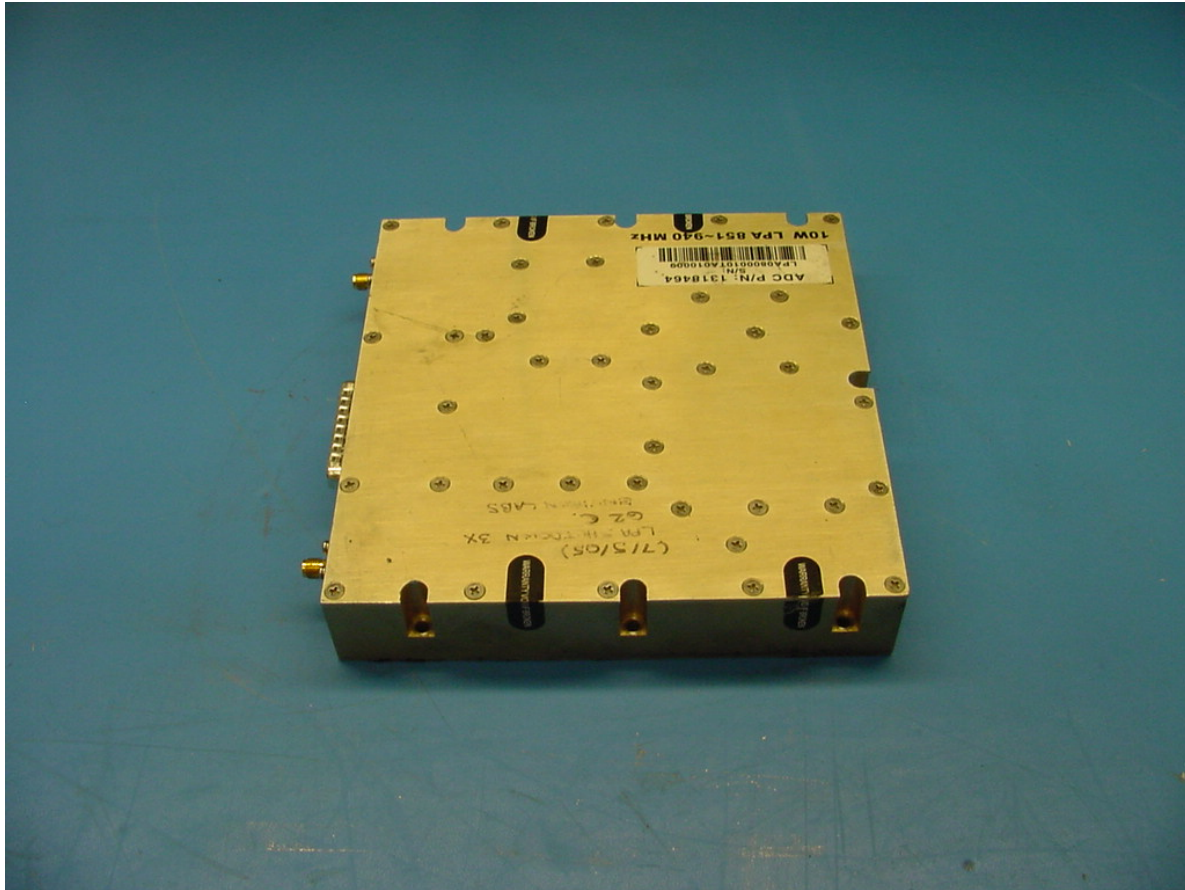

Digivance Street Coverage Solution (SCS)
Bravo Tech Linear Power Amplifier - 10 Watt
Rear View