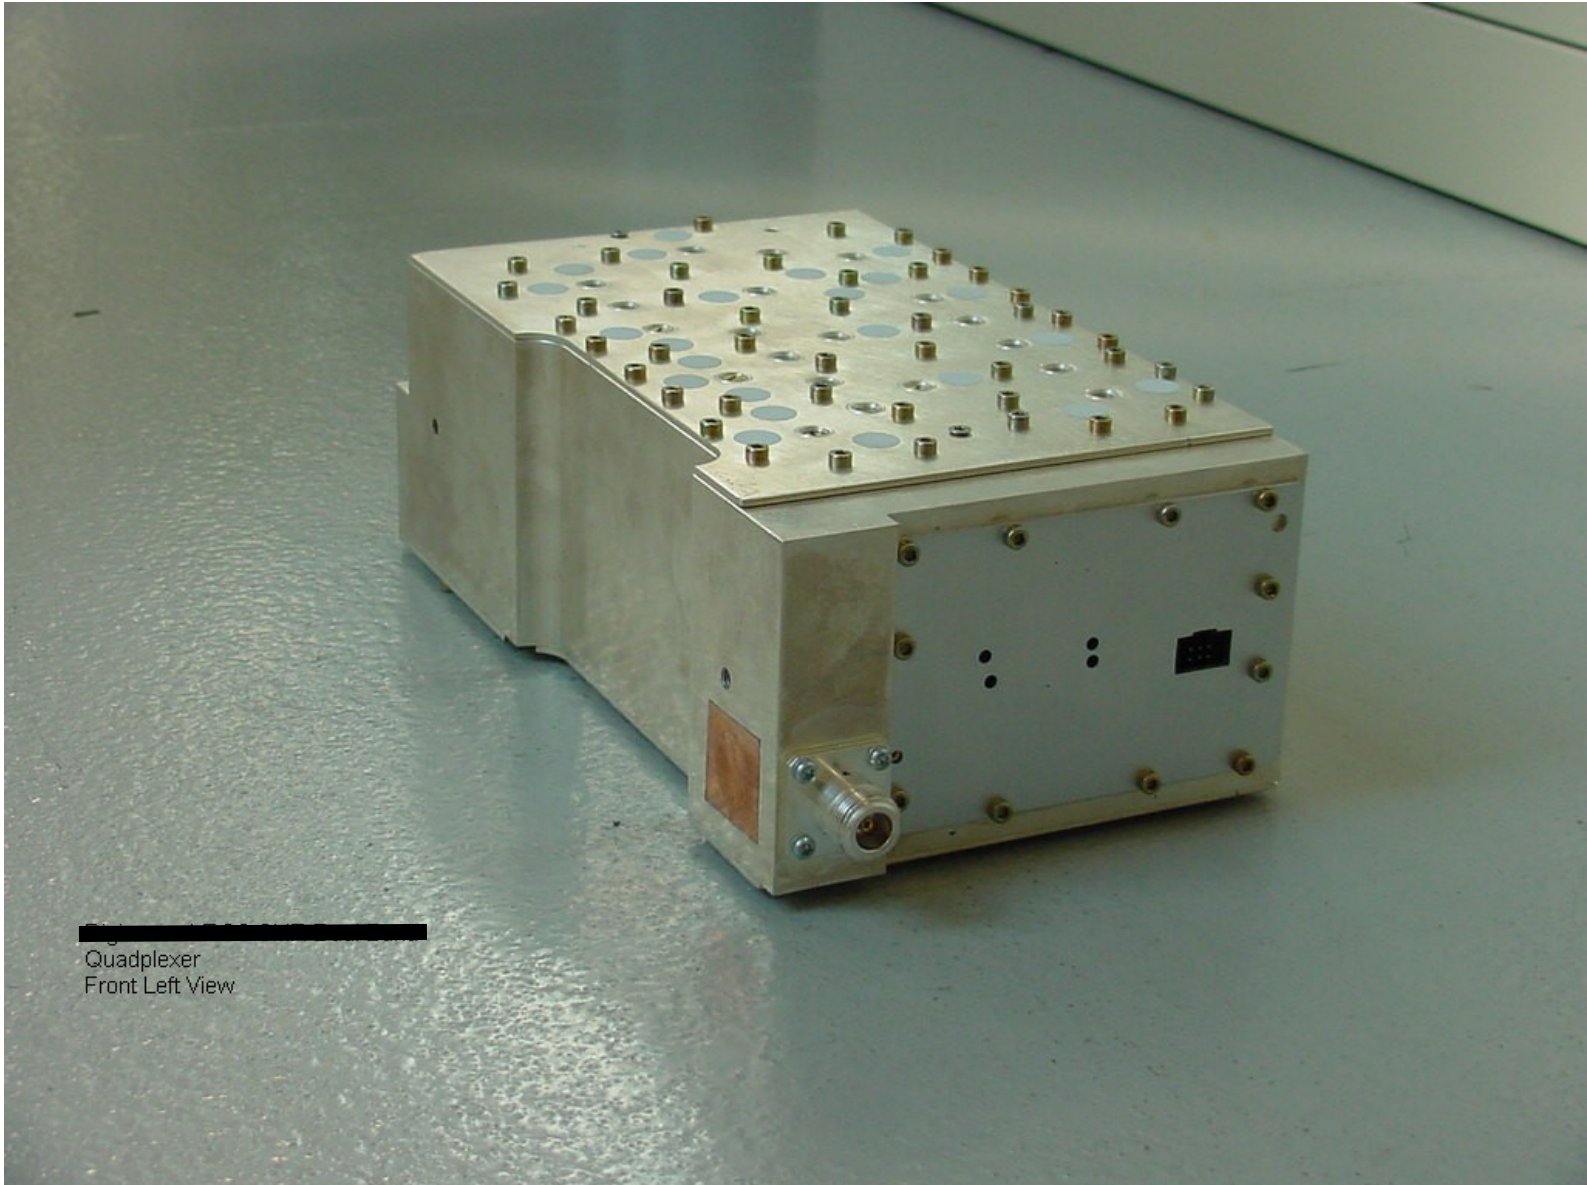

[Redacted]
Host Unit
Rear View

Digivance Street Coverage Solution (SCS)
Host Unit
Rear View

Host Unit
Top View

Digivance Street Coverage Solution (SCS)
Host Unit
Top View

Signal: 4x 200-2000 MHz Dual-Band
Host Unit
Bottom View

Digivance Street Coverage Solution (SCS)
Host Unit
Bottom View

Digivance Street Coverage Solution (SCS)
Remote Unit
Bottom Left View

Digivance Street Coverage Solution (SCS)
Remote Unit
Bottom Right View

Digivance Street Coverage Solution (SCS)
Remote Unit
Top View

Digivance Street Coverage Solution (SCS)
Remote Unit
Back View

████████████████████
Quadplexer
Front Left View

Digivance Street Coverage Solution (SCS)
Quadplexer (a.k.a. Power Monitor/filter)
Front Left View

████████████████████
Quadplexer
Front Right View

Digivance Street Coverage Solution (SCS)
Quadplexer (a.k.a. Power Monitor/filter)
Front Right View

Quadplexer
Rear View

Digivance Street Coverage Solution (SCS)
Quadplexer (a.k.a. Power Monitor/filter)
Rear View