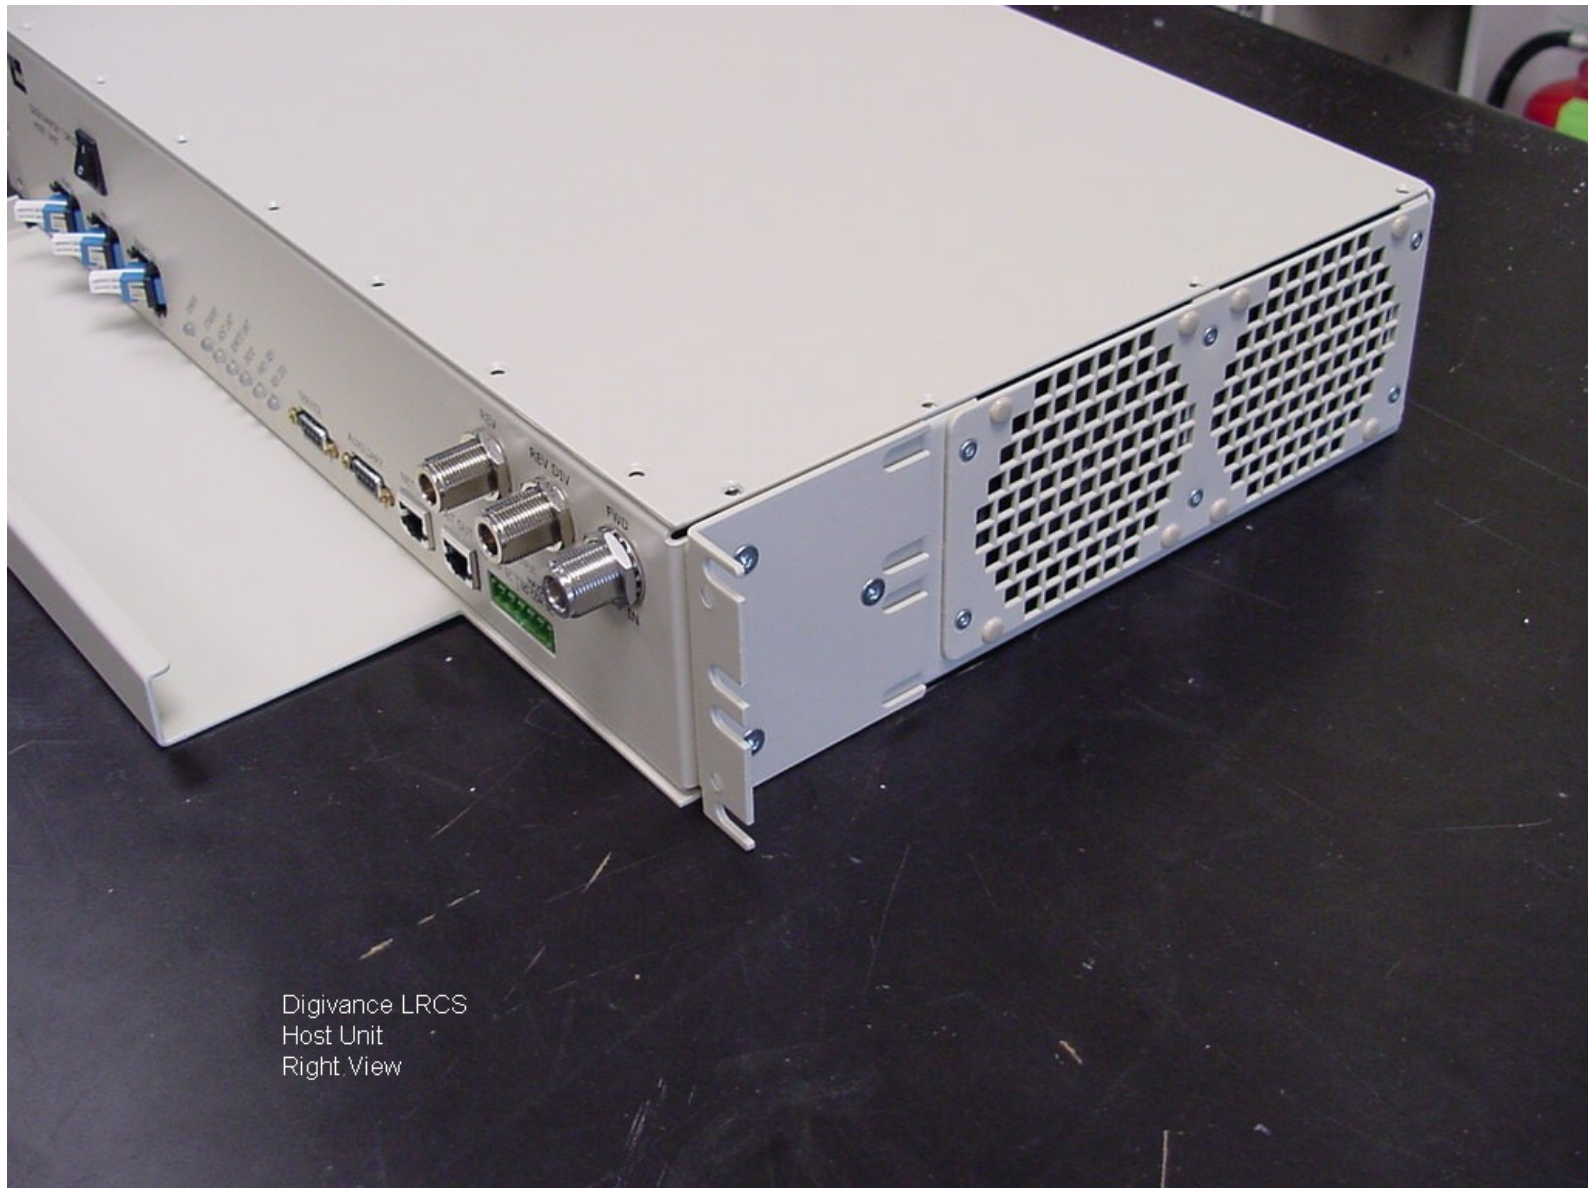

Digivance LRCS
Host Unit
Front View

Digivance LRCS 1900 MHz
Host Unit
Front View

Digivance LRCS
Host Unit
Left View

Digivance LRCS 1900 MHz
Host Unit
Left View

Digivance LRCS
Host Unit
Right View

Digivance LRCS 1900 MHz
Host Unit
Right View

Digivance LRCS
Host Unit
Rear View

Digivance LRCS 1900 MHz
Host Unit
Rear View

Digivance LRCS
Host Unit
Top View

Digivance LRCS 1900 MHz
Host Unit
Top View

Digivance LRCS
Host Unit
Bottom View

Digivance LRCS 1900 MHz
Host Unit
Bottom View

Digivance Street Coverage Solution
Remote Unit
Bottom View

Digivance Street Coverage Solution
Remote Unit
Open Top View

Digivance Street Coverage Solution
Remote Unit
Open Top View 2

Digivance LRCS 1900 MHz Duplexer
Top View - Typical