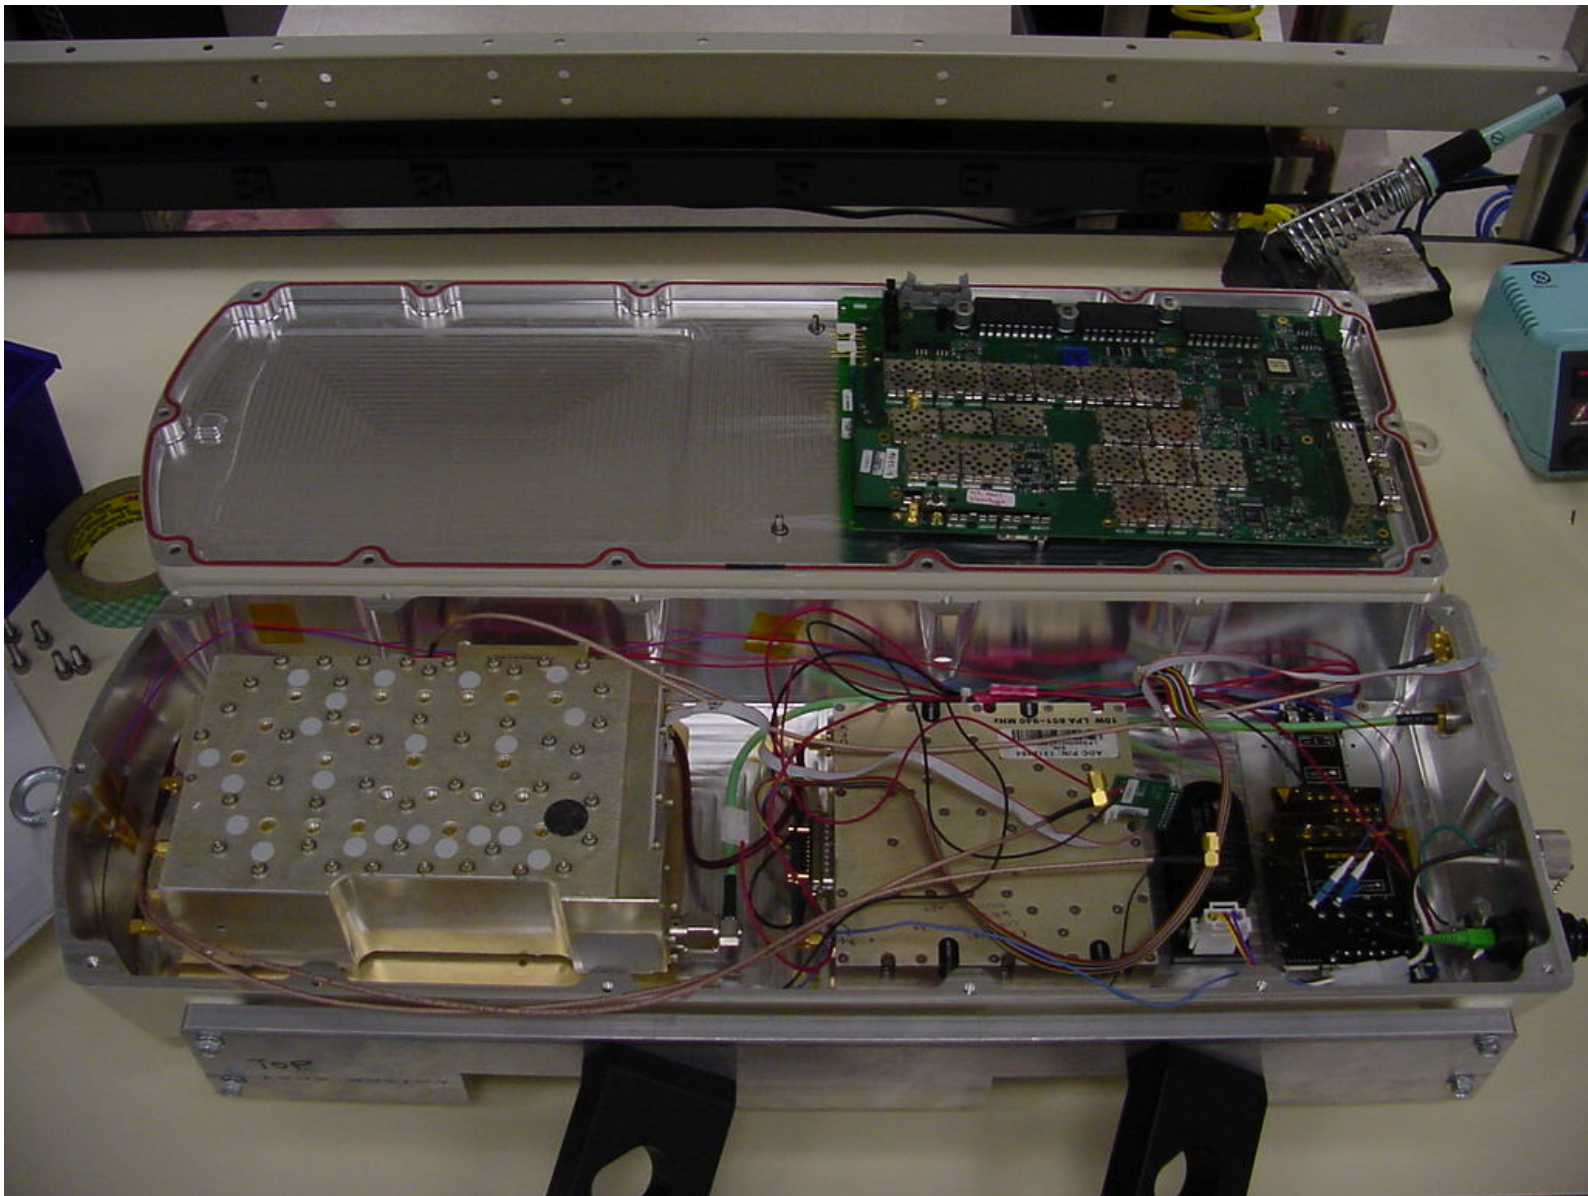

Digivance LRCS
Host Unit
Rear View

Digivance LRCS 1900 MHz
Host Unit
Rear View

Digivance LRCS
Host Unit
Top View

Digivance LRCS 1900 MHz
Host Unit
Top View

Digivance LRCS
Host Unit
Bottom View

Digivance LRCS 1900 MHz
Host Unit
Bottom View

Digivance Street Coverage Solution
Remote Unit
Left View

Digivance Street Coverage Solution
Remote Unit
Right View

Digivance Street Coverage Solution
Remote Unit
Front View

Digivance Street Coverage Solution
Remote Unit
Rear View

Digivance Street Coverage Solution
Remote Unit
Bottom View

Digivance Street Coverage Solution
Remote Unit
Open Top View

Digivance Street Coverage Solution
Remote Unit
Open Top View 2

Digivance LRCS 1900 MHz Duplexer
Top View - Typical

Digivance LRCS 1900
MHz Duplexer
Bottom Open View
Typical

Digivance LRCS 1900 MHz Duplexer
Detail 1 - Typical

Digivance LRCS 1900 MHz Duplexer
Detail 2 - Typical