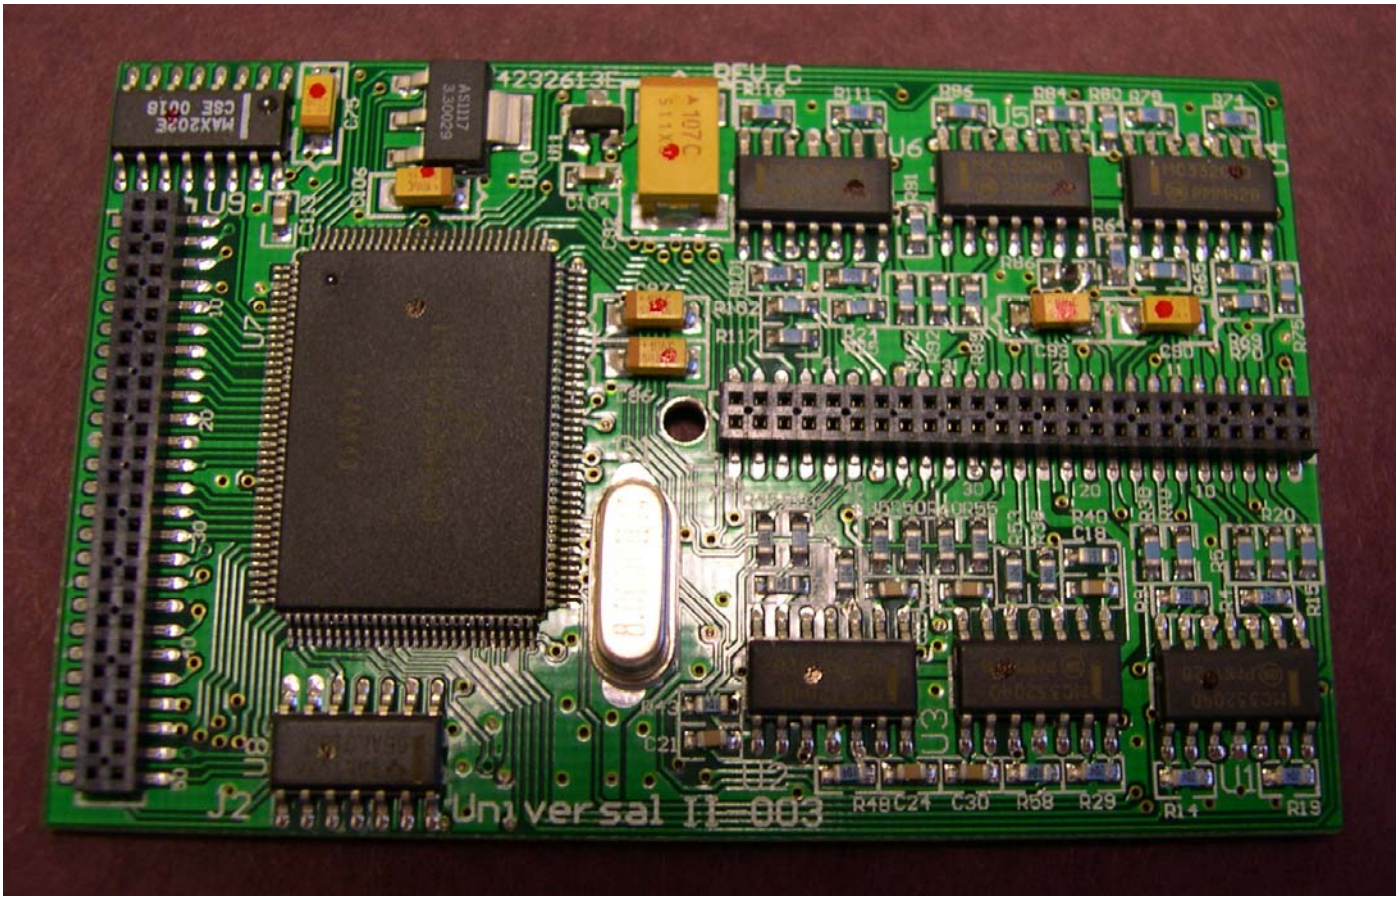

Bravo Tech SMR 800/900 Dual Band  
Linear Power Amplifier - 10 Watt  
Board 4244601E - Rev A

Bravo Tech SMR 800/900 Dual Band  
Linear Power Amplifier - 10 Watt  
Back of Board 4244601E - Rev A

Bravo Tech SMR 800/900 Dual Band  
Linear Power Amplifier - 10 Watt  
Board 4244601E Rev A Part B\_C

Bravo Tech SMR 800/900 Dual Band  
Linear Power Amplifier - 10 Watt  
Back of Board 4244601E Rev A Part B\_C

Bravo Tech SMR 800/900 Dual Band  
Linear Power Amplifier - 10 Watt  
Board 4244602E Rev A

Bravo Tech SMR 800/900 Dual Band  
Linear Power Amplifier - 10 Watt  
Back of Board 4244602E Rev A

Bravo Tech SMR 800/900 Dual Band  
Linear Power Amplifier - 10 Watt  
Board 4244603E-Rev P2

Bravo Tech SMR 800/900 Dual Band  
Linear Power Amplifier - 10 Watt  
Back of Board 4244603E-Rev P2

Bravo Tech SMR 800/900 Dual Band  
Linear Power Amplifier - 10 Watt  
Universal II 003.JPG

Bravo Tech SMR 800/900 Dual Band  
Linear Power Amplifier - 10 Watt  
Back of Universal II 003.JPG