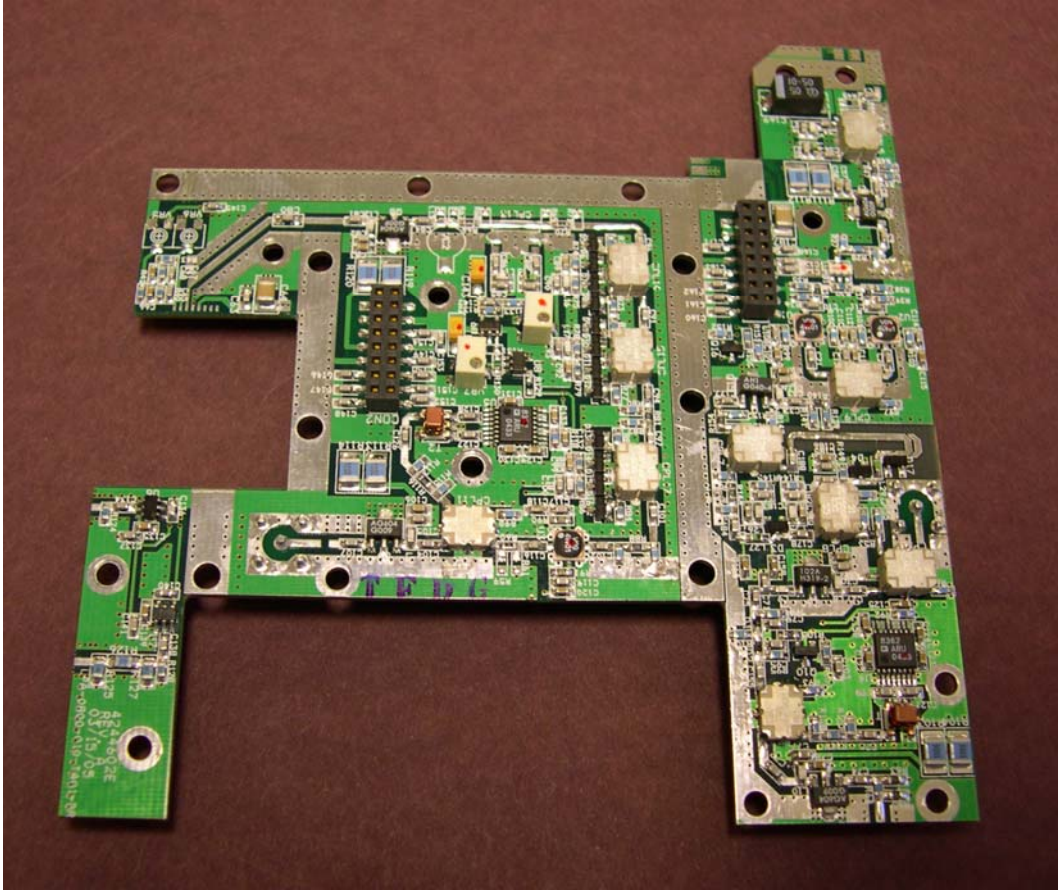

Bravo Tech SMR 800/900 Dual Band  
Linear Power Amplifier - 10 Watt  
Board 4244601E - Rev A

Bravo Tech SMR 800/900 Dual Band  
Linear Power Amplifier - 10 Watt  
Back of Board 4244601E - Rev A

Bravo Tech SMR 800/900 Dual Band  
Linear Power Amplifier - 10 Watt  
Board 4244601E Rev A Part B\_C

Bravo Tech SMR 800/900 Dual Band  
Linear Power Amplifier - 10 Watt  
Back of Board 4244601E Rev A Part B\_C

Bravo Tech SMR 800/900 Dual Band  
Linear Power Amplifier - 10 Watt  
Board 4244602E Rev A

Bravo Tech SMR 800/900 Dual Band  
Linear Power Amplifier - 10 Watt  
Back of Board 4244602E Rev A

Bravo Tech SMR 800/900 Dual Band  
Linear Power Amplifier - 10 Watt  
Board 4244603E-Rev P2

Bravo Tech SMR 800/900 Dual Band  
Linear Power Amplifier - 10 Watt  
Back of Board 4244603E-Rev P2

Bravo Tech SMR 800/900 Dual Band  
Linear Power Amplifier - 10 Watt  
Universal II 003.JPG

Bravo Tech SMR 800/900 Dual Band  
Linear Power Amplifier - 10 Watt  
Back of Universal II 003.JPG