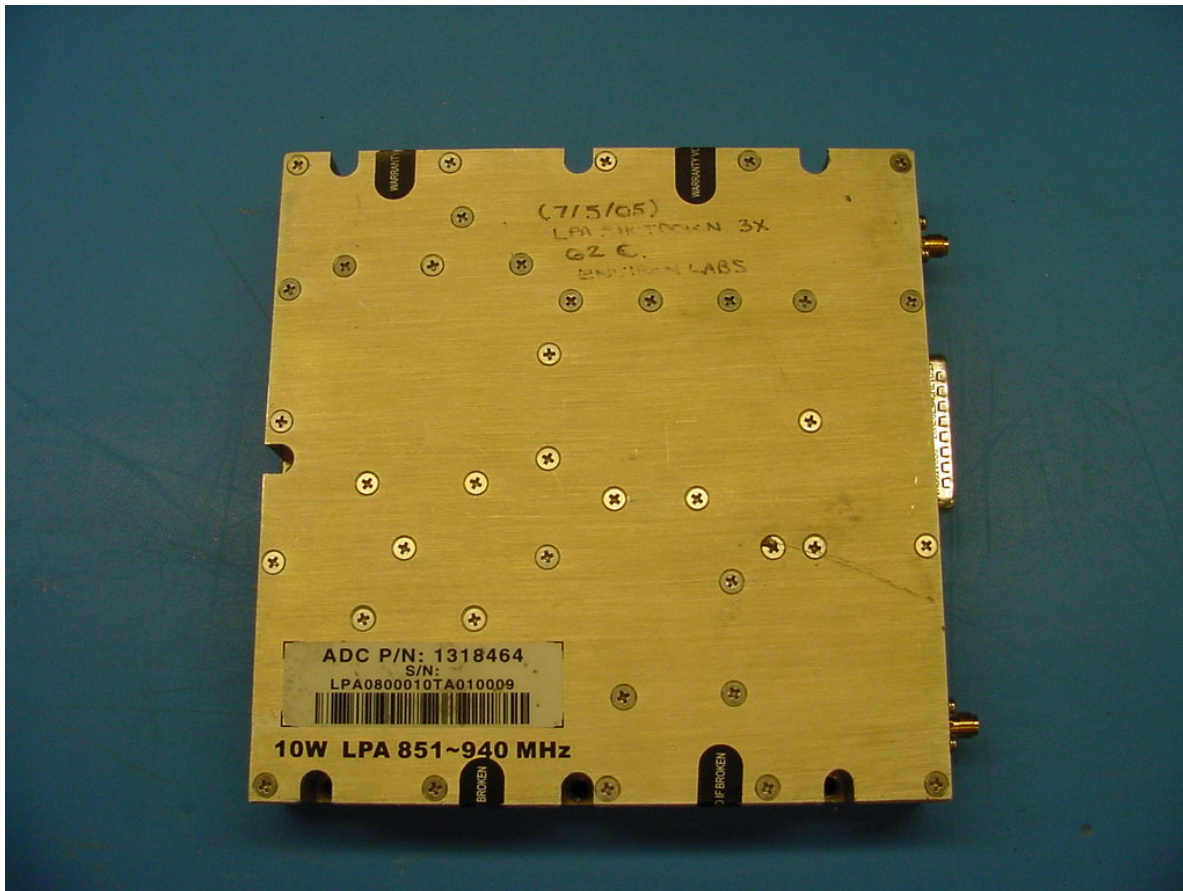

Bravo Tech SMR 800/900 Dual Band
Linear Power Amplifier - 10 Watt
Front View

Bravo Tech SMR 800/900 Dual Band
Linear Power Amplifier - 10 Watt
Left View

Bravo Tech SMR 800/900 Dual Band
Linear Power Amplifier - 10 Watt
Right View

Bravo Tech SMR 800/900 Dual Band
Linear Power Amplifier - 10 Watt
Rear View

Bravo Tech SMR 800/900 Dual Band
Linear Power Amplifier - 10 Watt
Top View

Bravo Tech SMR 800/900 Dual Band
Linear Power Amplifier - 10 Watt
Bottom View