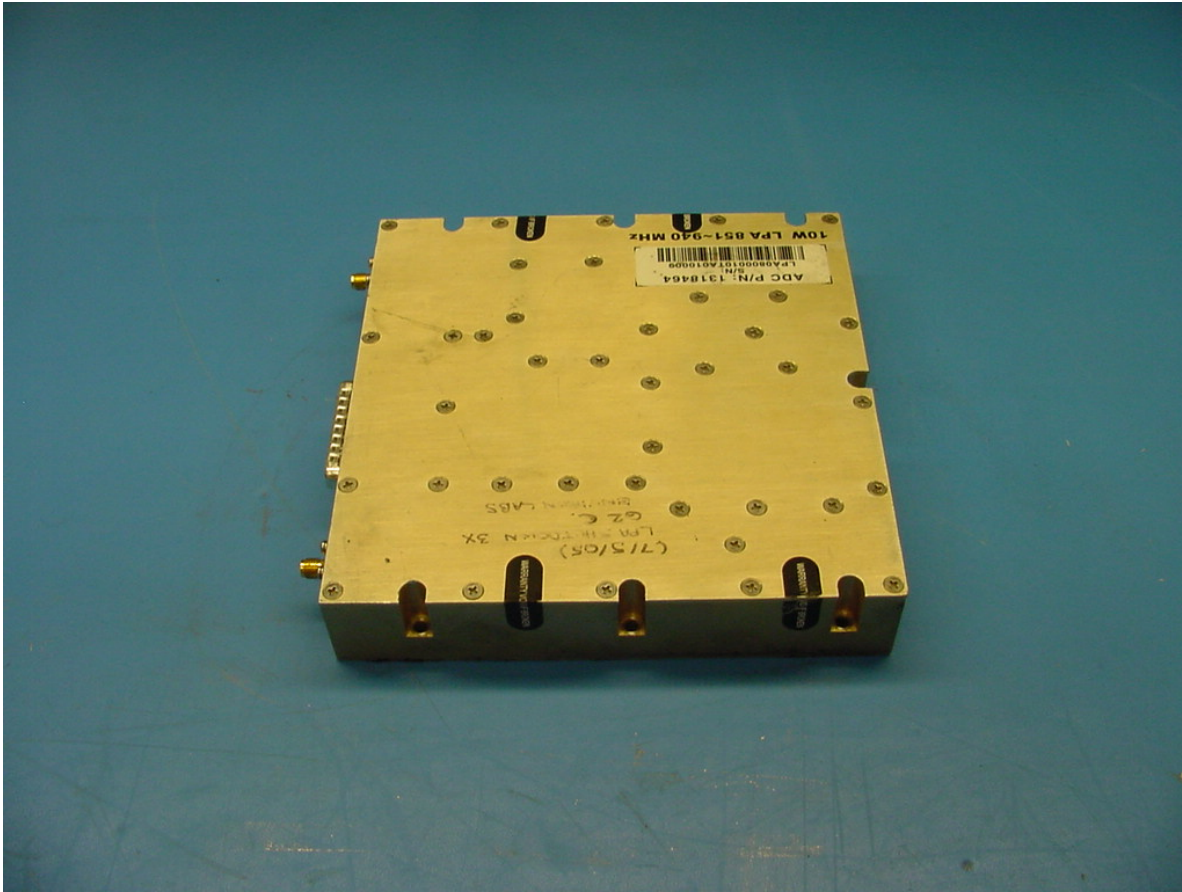

Bravo Tech SMR 800/900 Dual Band
Linear Power Amplifier - 10 Watt
Front View

Bravo Tech SMR 800/900 Dual Band
Linear Power Amplifier - 10 Watt
Left View

Bravo Tech SMR 800/900 Dual Band
Linear Power Amplifier - 10 Watt
Right View

Bravo Tech SMR 800/900 Dual Band
Linear Power Amplifier - 10 Watt
Rear View

Bravo Tech SMR 800/900 Dual Band
Linear Power Amplifier - 10 Watt
Top View

Bravo Tech SMR 800/900 Dual Band
Linear Power Amplifier - 10 Watt
Bottom View