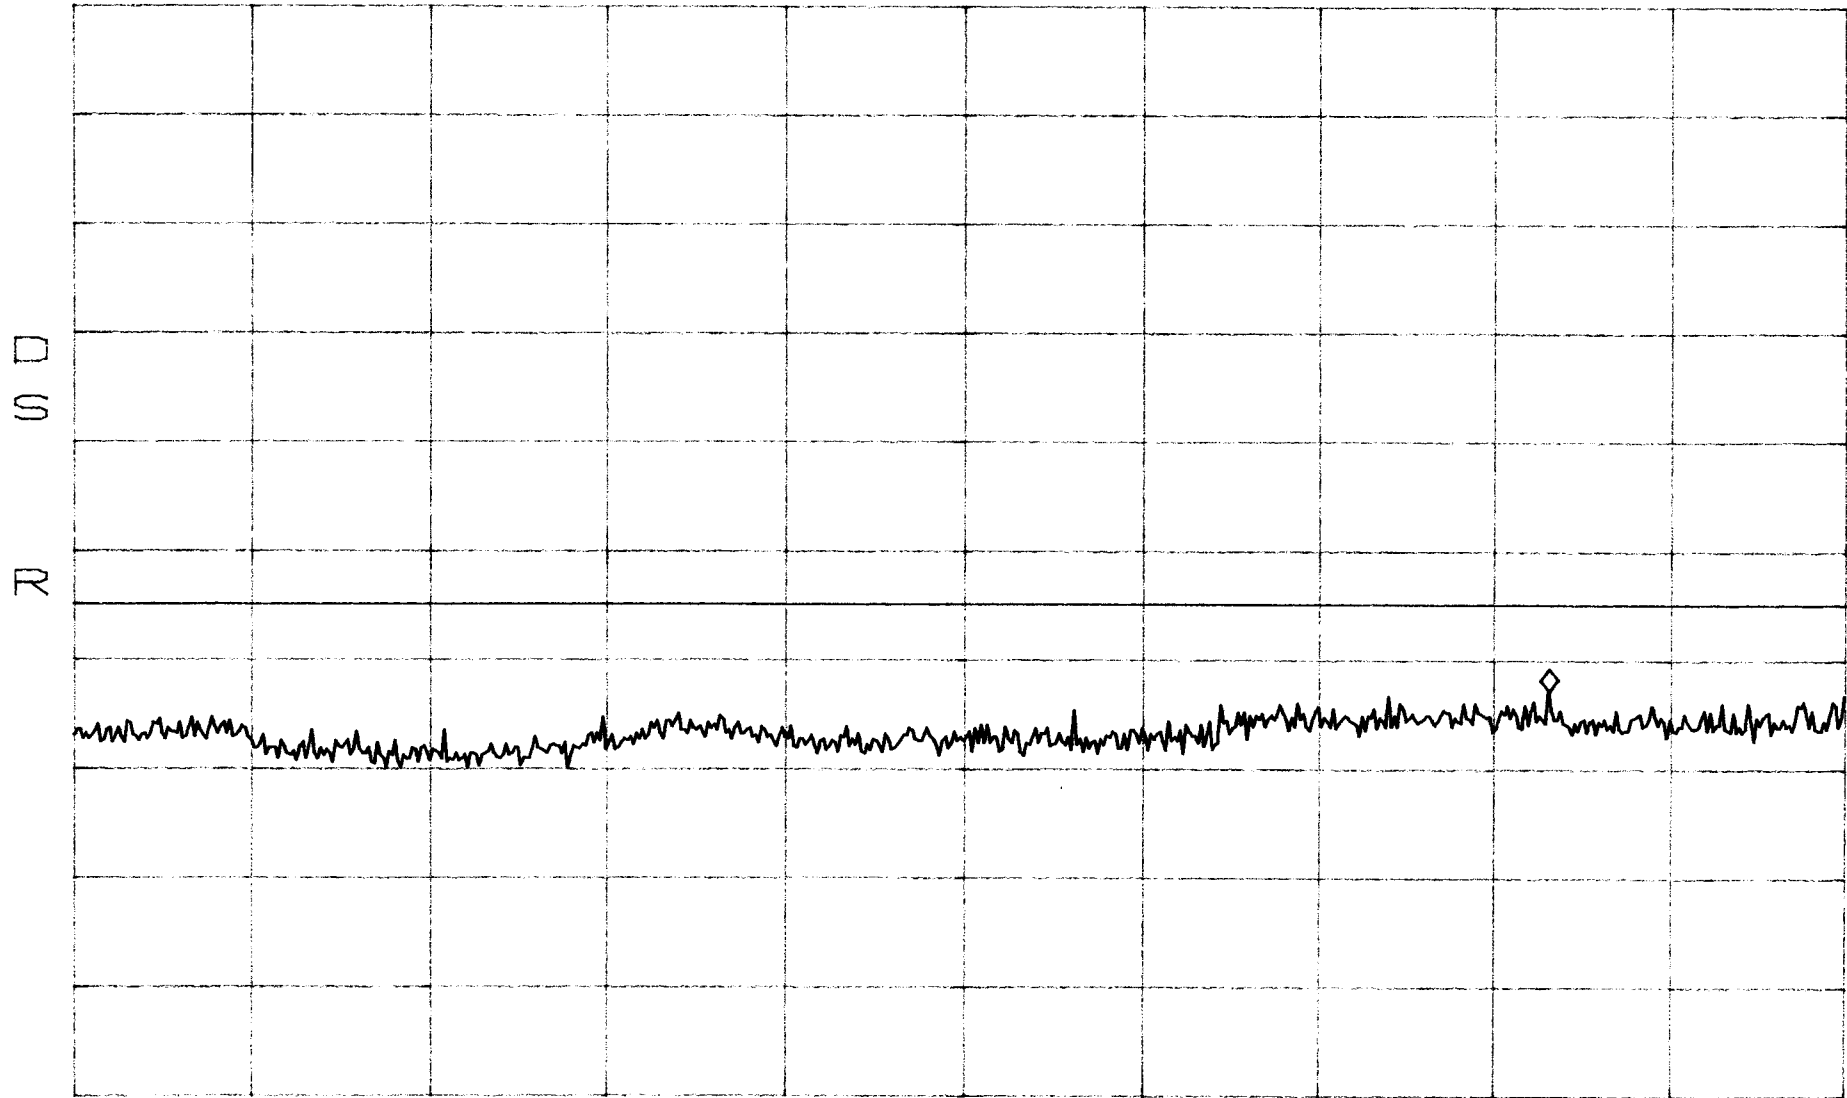

INTERMODULATION BAND SMR

UPPER

FM

*ATTEN 20dB

MKR -20.77dBm

RL 41.9dBm

10dB/

16.80GHz

START 1.00GHz

STOP 20.00GHz

*RBW 1.0MHz

VBW 1.0MHz

SWP 380ms