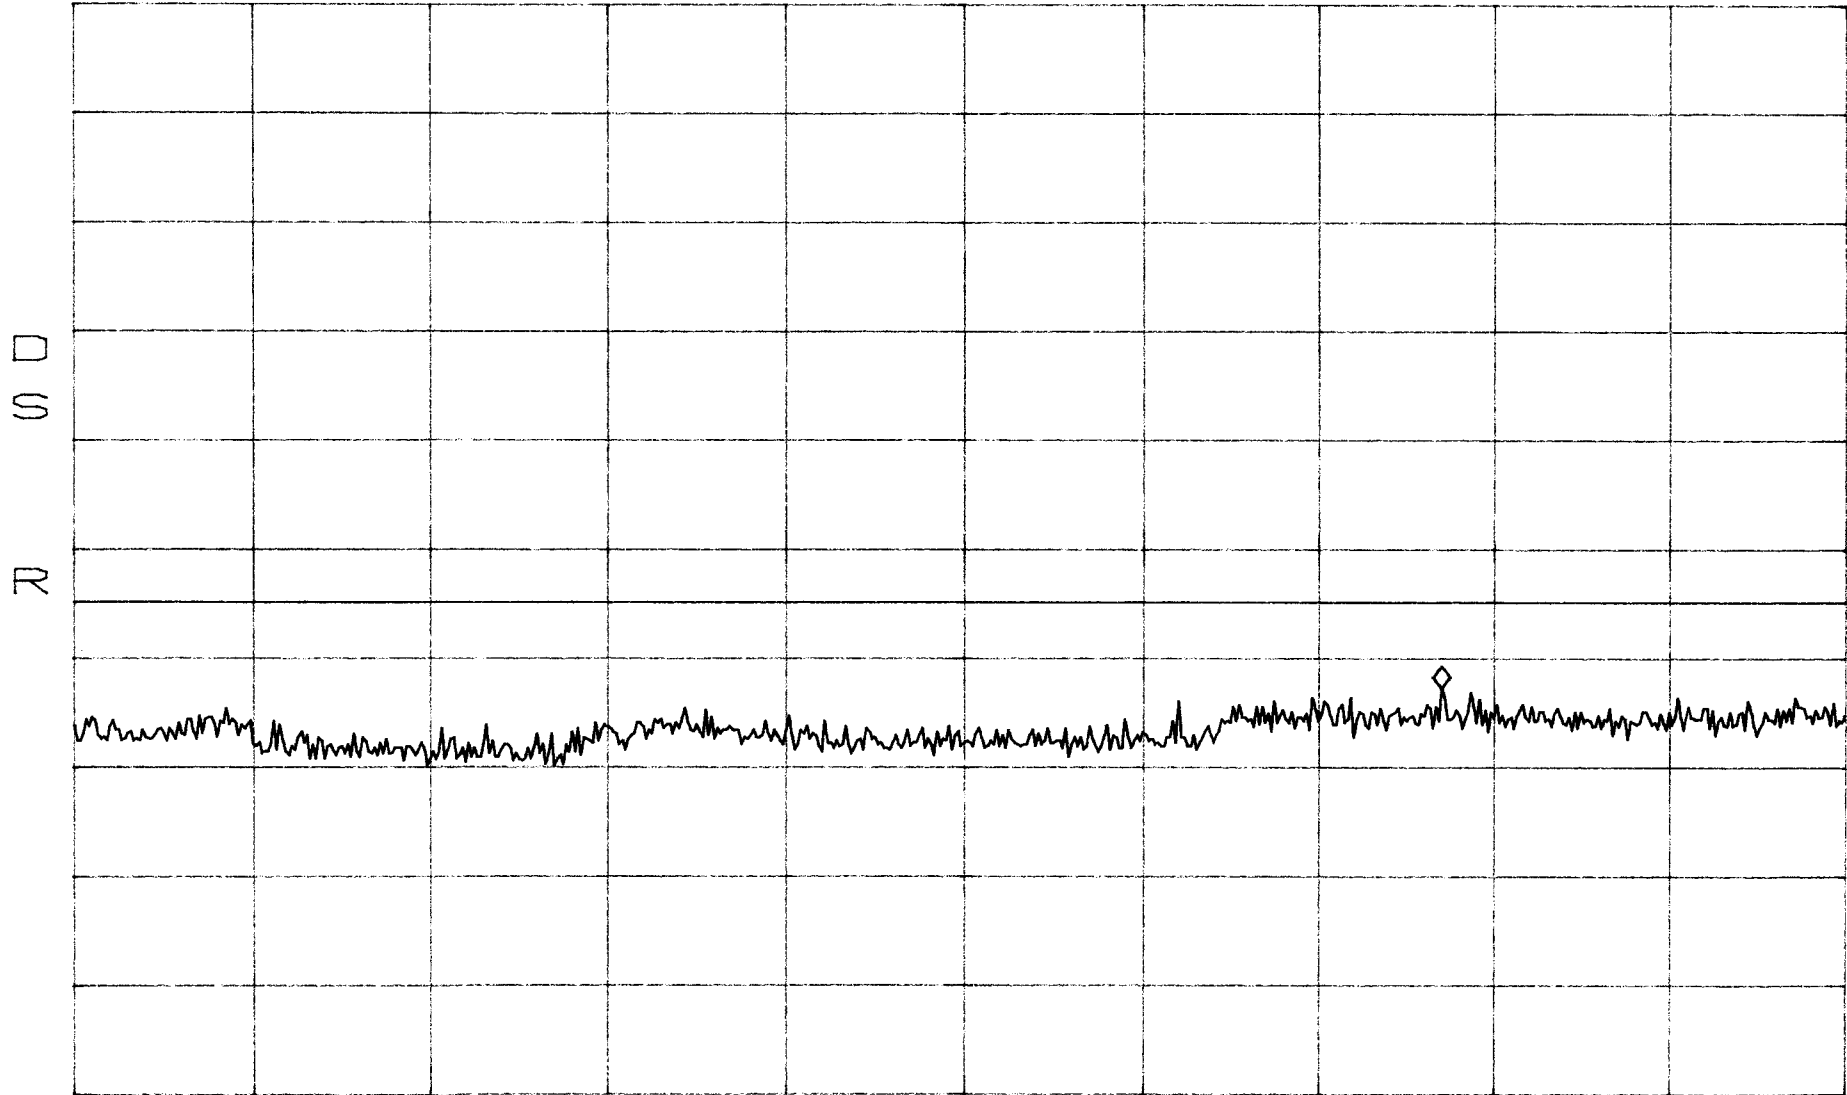

SPAN 50.00MHz

*RBW 30kHz

VBW 30kHz

SWP 140ms

INTERMODULATION BAND SMR

FM

*ATTEN 20dB
RL 41.9dBm

10dB/

MKR -20.77dBm
15.63GHz

START 1.00GHz

STOP 20.00GHz

RBW 1.0MHz

VBW 1.0MHz

SWP 380ms

INTERMODULATION BAND SMR

UPPER