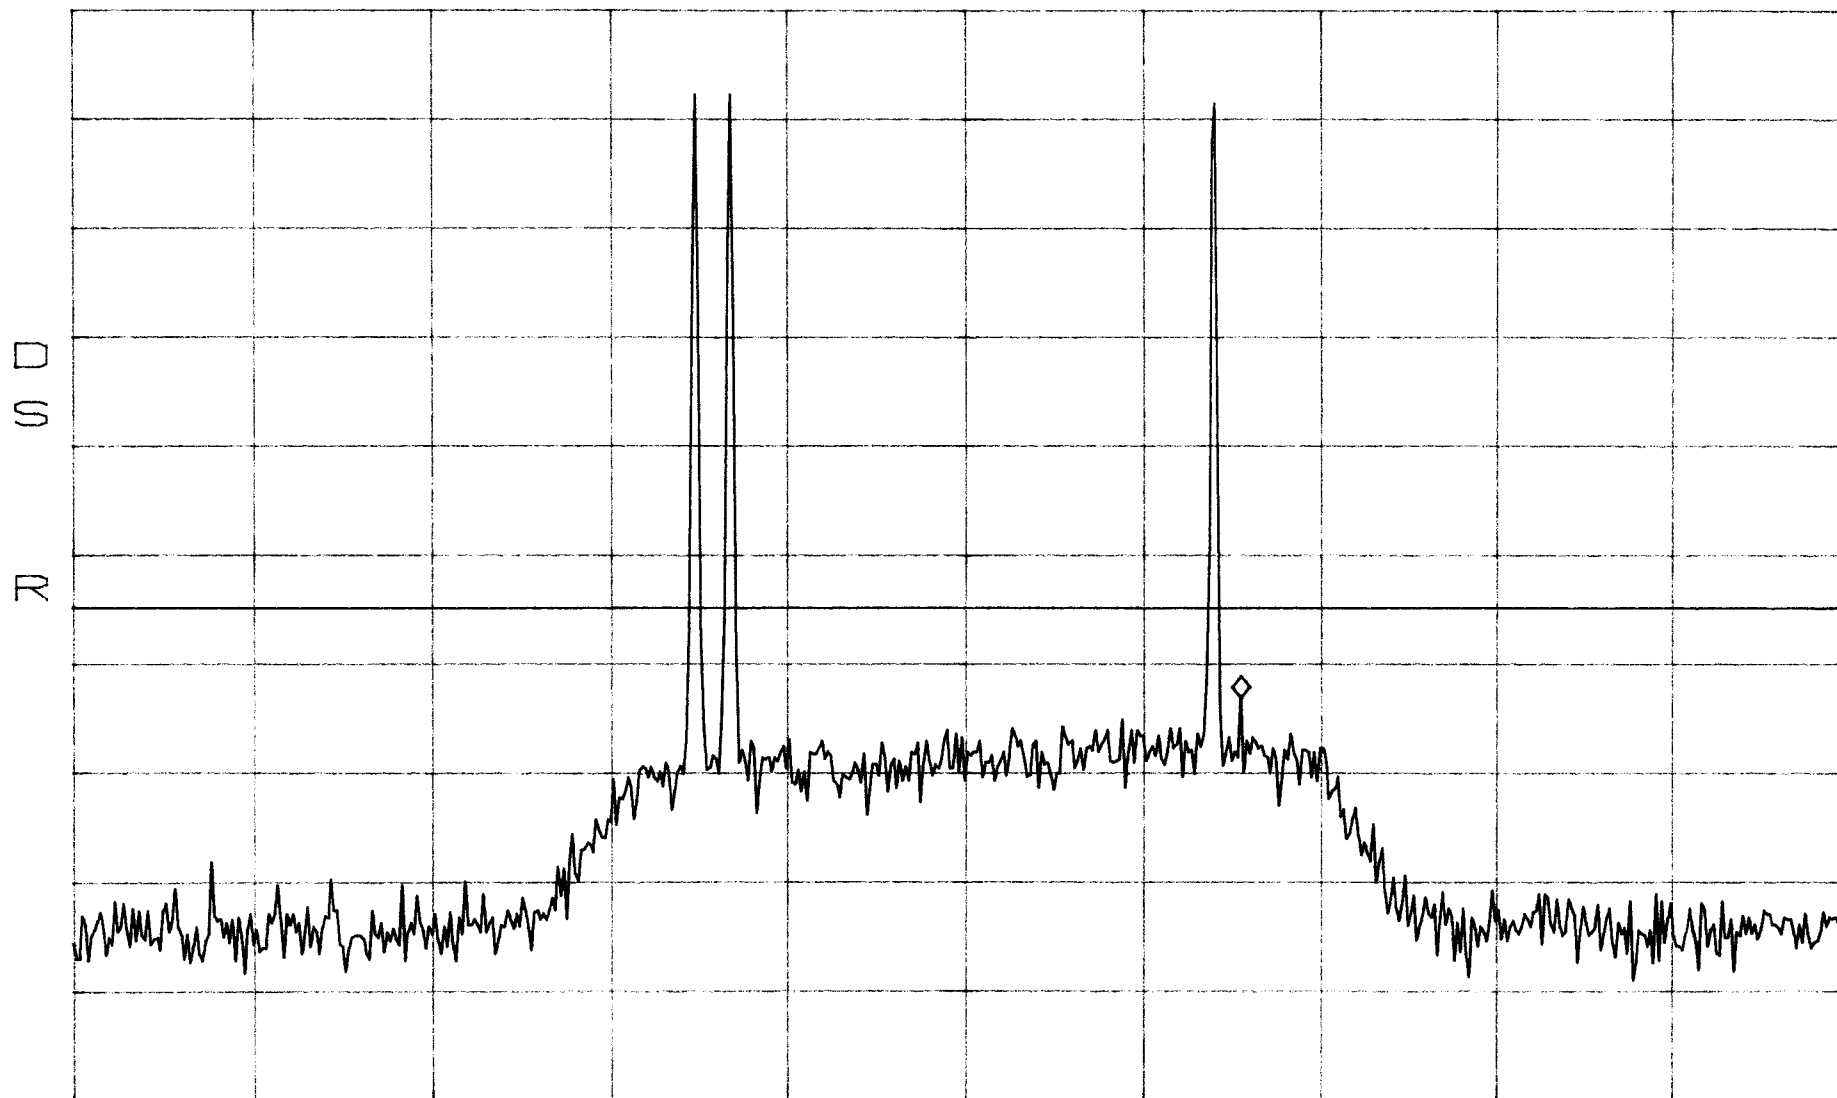

INTERMODULATION BAND SMR

FM

*ATTEN 20dB

MKR -21.10dBm

RL 41.9dBm

10dB/

866.25MHz

CENTER 858.50MHz

SPAN 50.00MHz

*RBW 30kHz

VBW 30kHz

SWP 140ms

INTERMODULATION BAND SMR

FM

*ATTEN 20dB
RL 41.9dBm

10dB/

MKR -20.77dBm
15.63GHz

START 1.00GHz

STOP 20.00GHz

RBW 1.0MHz

VBW 1.0MHz

SWP 380ms

INTERMODULATION BAND SMR

UPPER