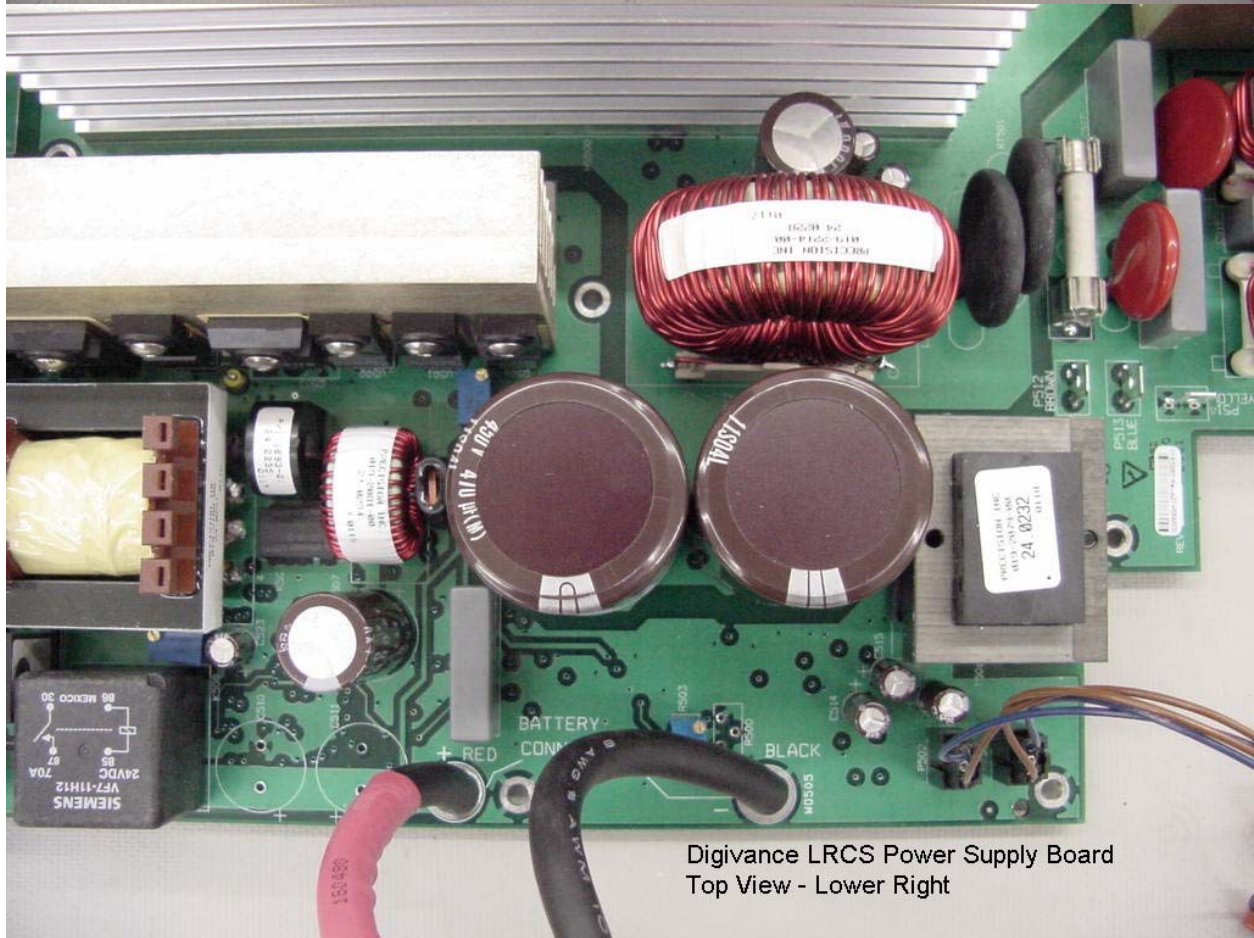

Digivance LRCS 1900 MHz Duplexer
Detail 1 - Typical

Digivance LRCS 1900 MHz Duplexer
Detail 2 - Typical

Digivance LRCS Power Supply Board
Top View

Digivance LRCS Power Supply Board
Top View - Upper Left

Digivance LRCS Power Supply Board
Top View - Upper Middle

Digivance LRCS Power Supply Board
Top View - Upper Right

Digivance LRCS Power Supply Board
Top View - Lower Left

Digivance LRCS Power Supply Board
Top View - Lower Right

Digivance LRCS Power Supply Board
Bottom View