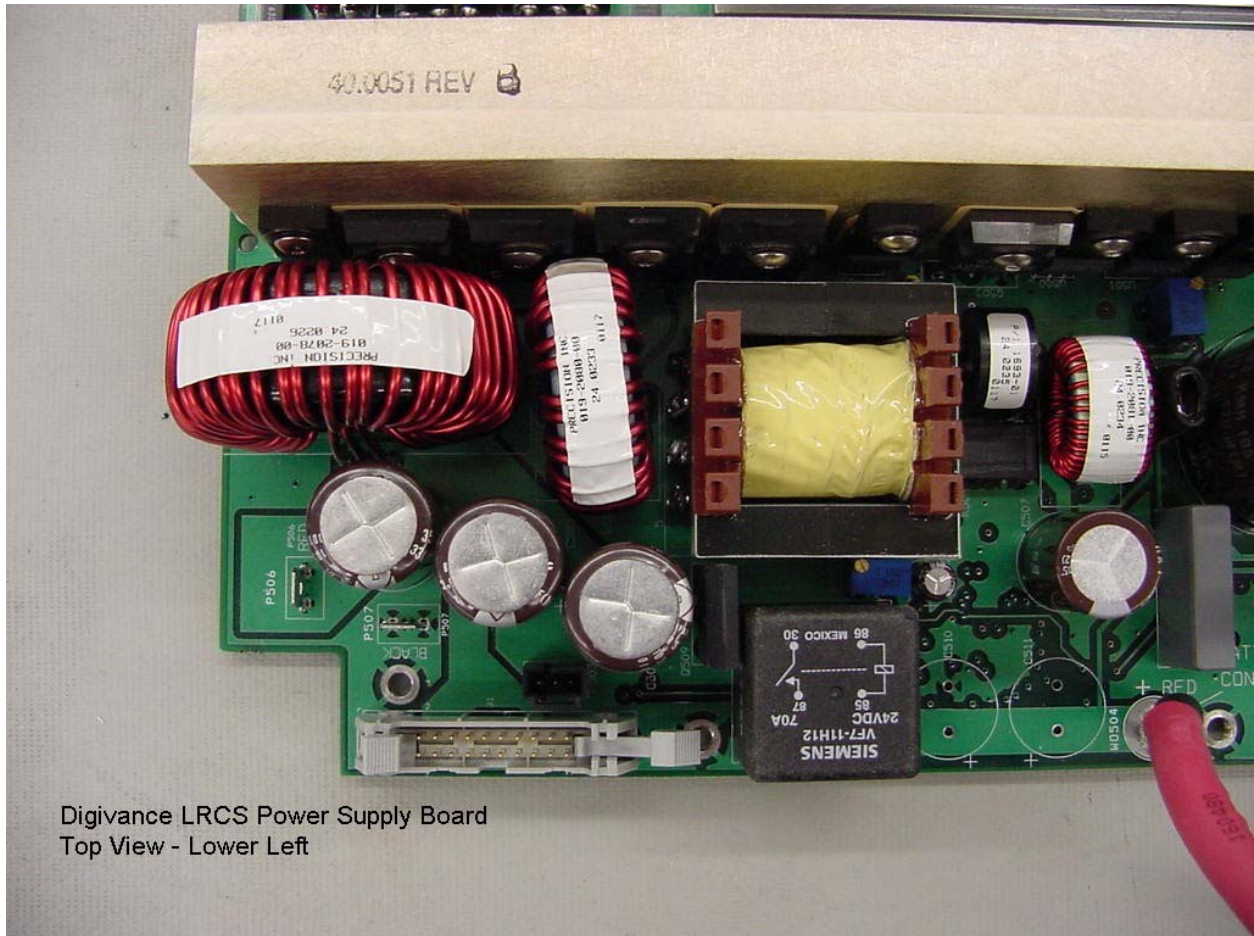

Digivance LRCS 1900 MHz Duplexer
Detail 1 - Typical

Digivance LRCS 1900 MHz Duplexer
Detail 2 - Typical

Digivance LRCS Power Supply Board
Top View

Digivance LRCS Power Supply Board
Top View - Upper Left

Digivance LRCS Power Supply Board
Top View - Upper Middle

Digivance LRCS Power Supply Board
Top View - Upper Right

Digivance LRCS Power Supply Board
Top View - Lower Left

Digivance LRCS Power Supply Board
Top View - Lower Right

Digivance LRCS Power Supply Board
Bottom View