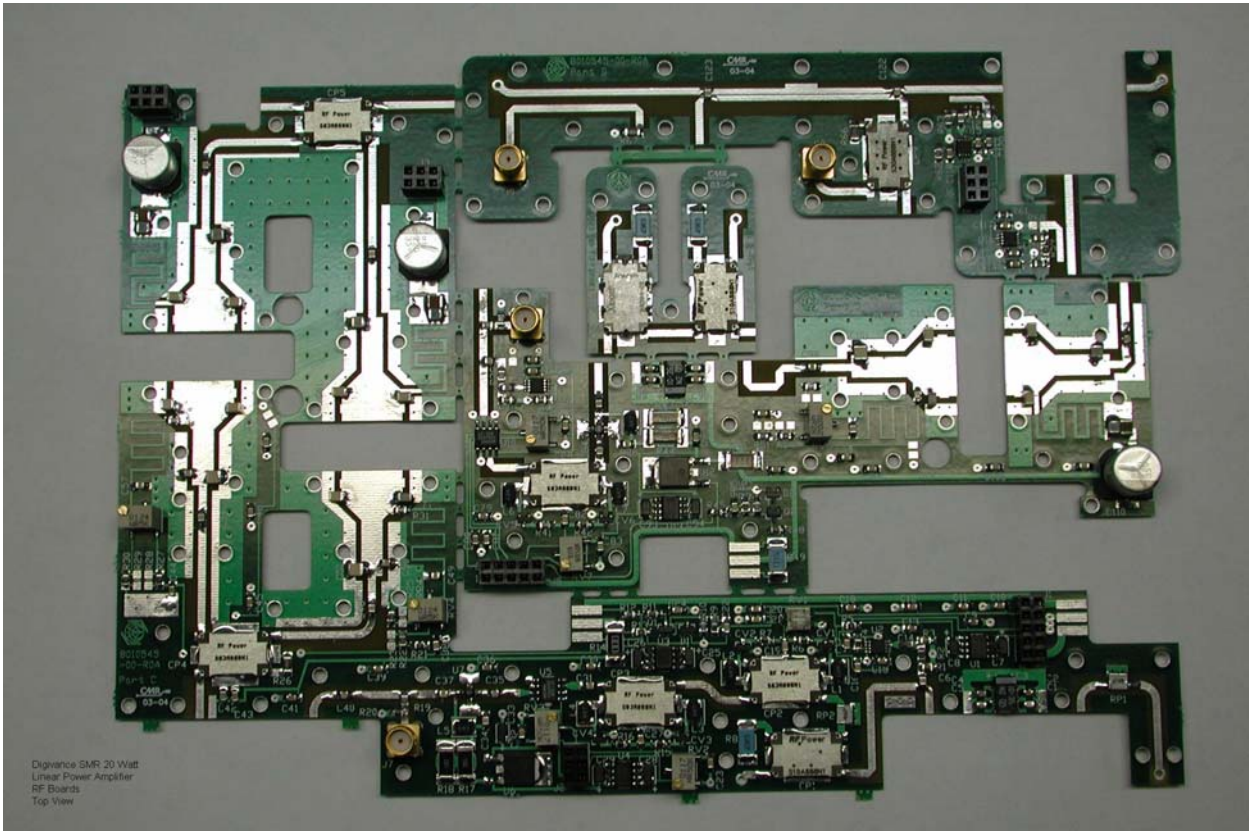

Digivance LRCS 1900 MHz Duplexer
Top View - Typical

Digivance LRCS 1900 MHz Duplexer
Top Open View - Typical

Digivance LRCS 1900
MHz Duplexer
Bottom Open View
Typical

Digivance LRCS 1900 MHz Duplexer
Bottom Open View - Typical

Digivance LRCS 1900 MHz Duplexer
Detail 1 - Typical

Digivance LRCS 1900 MHz Duplexer
Detail 2 - Typical

Digivance LRCS Power Supply Board
Top View

Digivance LRCS Power Supply Board
Top View - Upper Left

Digivance LRCS Power Supply Board
Top View - Upper Middle

Digivance LRCS Power Supply Board
Top View - Upper Right

Digivance LRCS Power Supply Board
Top View - Lower Left

Digivance LRCS Power Supply Board
Top View - Lower Right

Digivance LRCS Power Supply Board
Bottom View