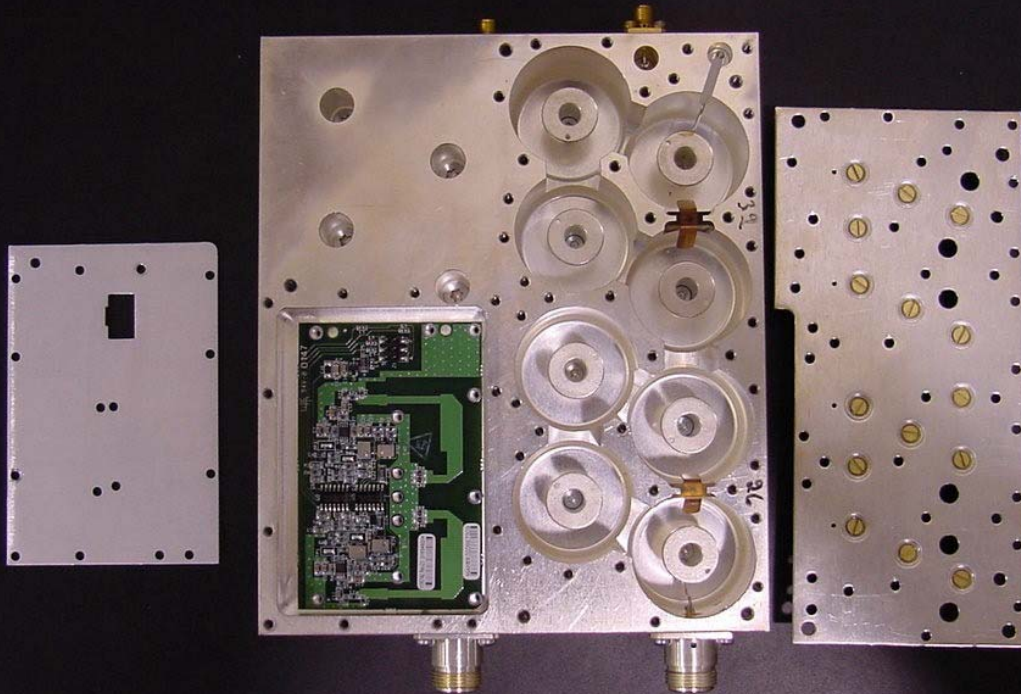

Digivance LRCS 1900 MHz Duplexer
Top View - Typical

Digivance LRCS 1900 MHz Duplexer
Top Open View - Typical

Digivance LRCS 1900
MHz Duplexer
Bottom Open View
Typical

Digivance LRCS 1900 MHz Duplexer
Bottom Open View - Typical

Digivance LRCS 1900 MHz Duplexer
Detail 1 - Typical

Digivance LRCS 1900 MHz Duplexer
Detail 2 - Typical

Digivance LRCS Power Supply Board
Top View

Digivance LRCS Power Supply Board
Top View - Upper Left

Digivance LRCS Power Supply Board
Top View - Upper Middle

Digivance LRCS Power Supply Board
Top View - Upper Right

Digivance LRCS Power Supply Board
Top View - Lower Left

Digivance LRCS Power Supply Board
Top View - Lower Right

Digivance LRCS Power Supply Board
Bottom View