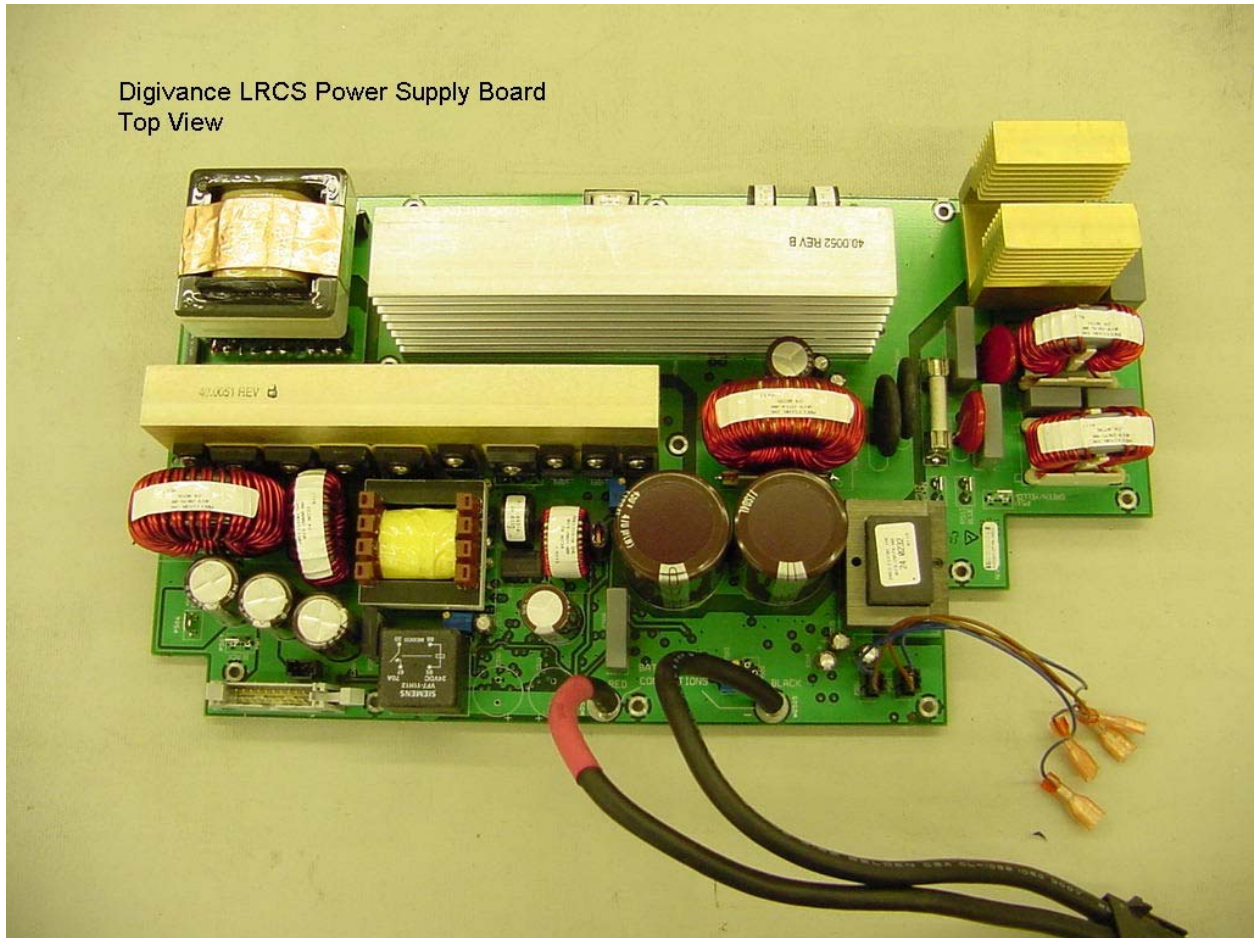

Digivance LRCS 1900 MHz Duplexer
Detail 1 - Typical

Digivance LRCS 1900 MHz Duplexer
Detail 2 - Typical

Digivance LRCS Power Supply Board
Top View

Digivance LRCS Power Supply Board
Top View - Upper Left

Digivance LRCS Power Supply Board
Top View - Upper Middle

Digivance LRCS Power Supply Board
Top View - Upper Right

Digivance LRCS Power Supply Board
Top View - Lower Left

Digivance LRCS Power Supply Board
Top View - Lower Right

Digivance LRCS Power Supply Board
Bottom View