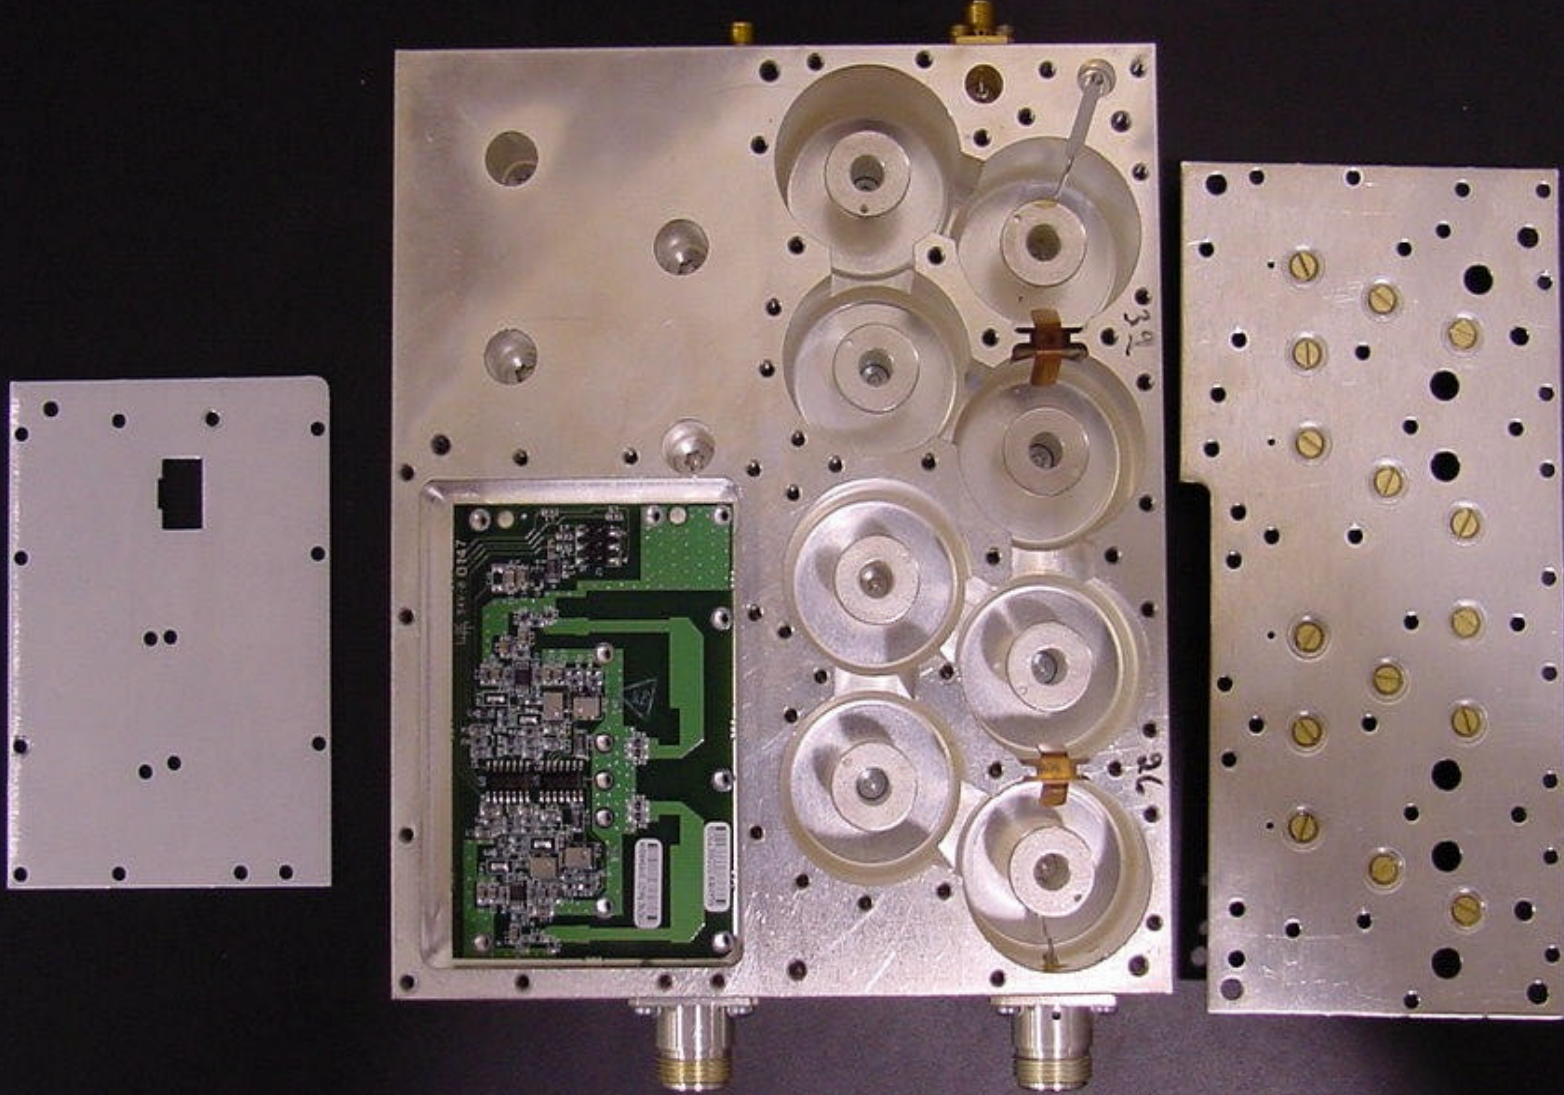

Digivance LRCS 1900 MHz Duplexer
Top Open View - Typical

Digivance LRCS 1900 MHz Duplexer
Bottom Open View - Typical

Digivance LRCS Power Monitor Board
Bottom View