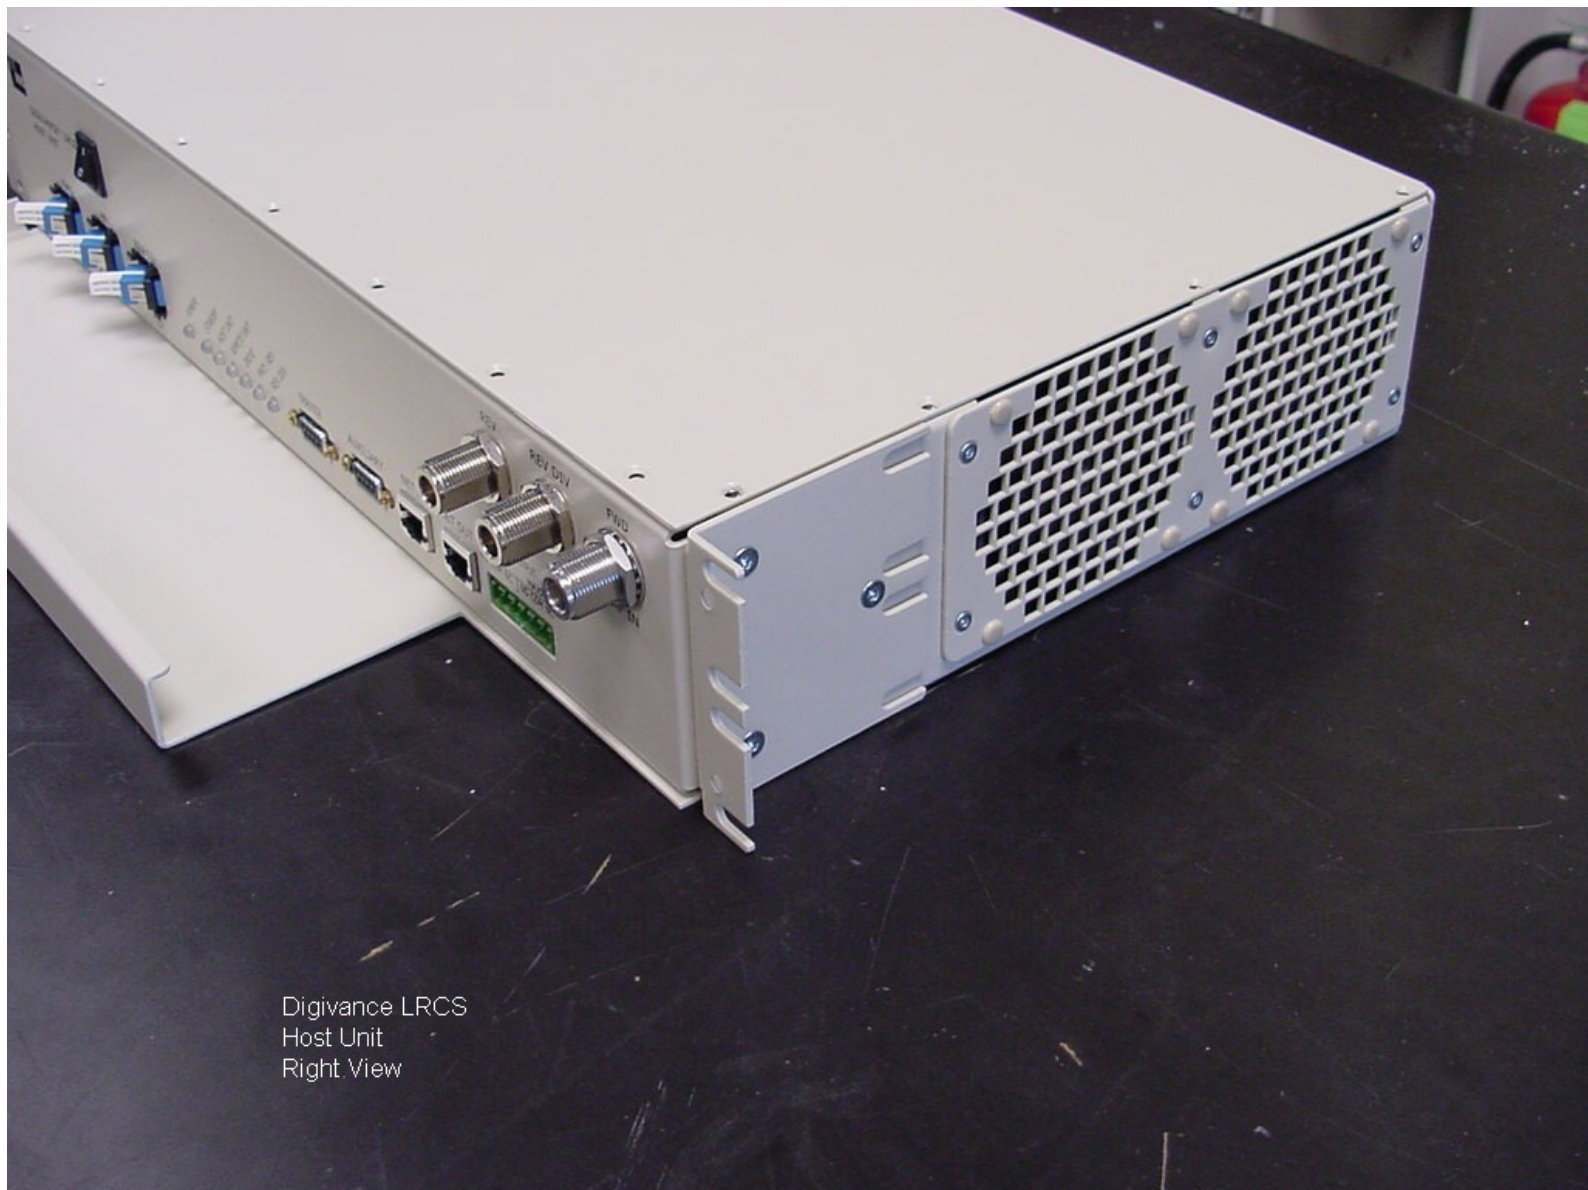

Digivance LRCS 800 MHz
Host Unit
Left View

Digivance LRCS
Host Unit
Right View

Digivance LRCS 800 MHz
Host Unit
Right View