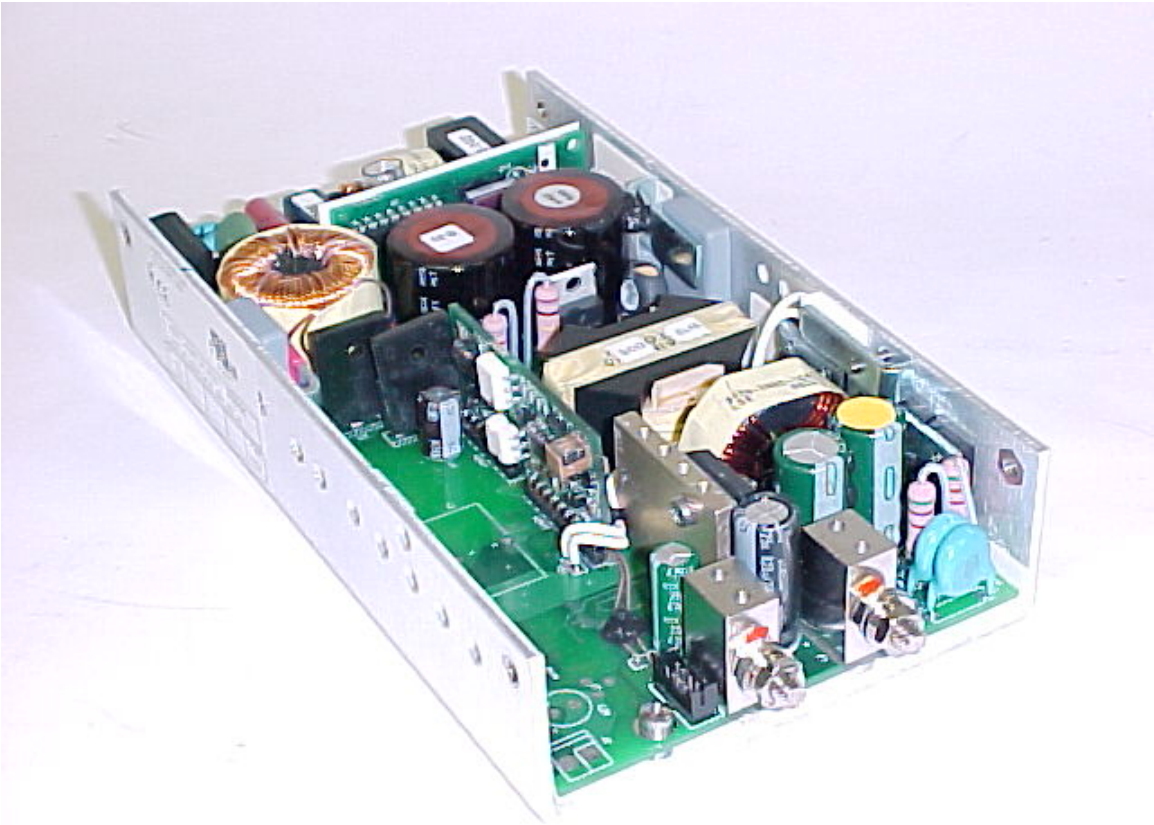

9107B BROADBAND WIRELESS P.N. 2272-1300
DATE 08/17/2004
SOLDER SIDE

Broadband LPA Photos

Cherokee Power Supply - Top, Front and Right View

Cherokee Power Supply - Top, Back and Left View

Cherokee Power Supply - Disassembly View 1

Cherokee Power Supply - Disassembly View 2

Cherokee Power Supply - Board Top

Cherokee Power Supply - Board Bottom

Digital Power - Power Supply - eFO306-1XX, Top View

Digital Power - Power Supply - eFO306-1XX, Output

Digital Power - Power Supply - eFO306-1XX, Input

Digital Power - Power Supply - eFO306-1XX, ¾ View

Digital Power - Power Supply - Board Bottom