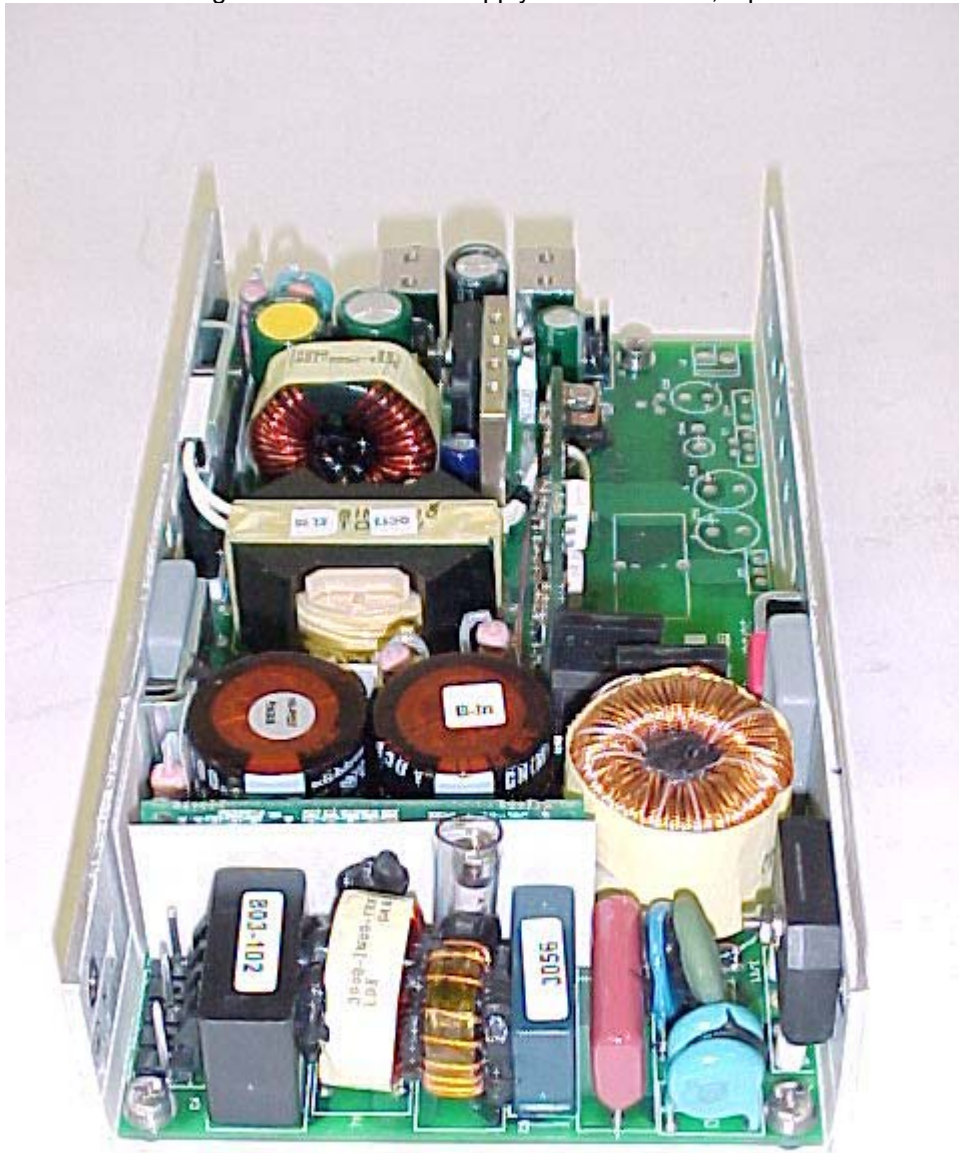

9107B BROADBAND WIRELESS P.N. 2272-1300
DATE 08/17/2004
SOLDER SIDE

Broadband LPA Photos

Cherokee Power Supply - Top, Front and Right View

Cherokee Power Supply - Top, Back and Left View

Cherokee Power Supply - Disassembly View 1

Cherokee Power Supply - Disassembly View 2

Cherokee Power Supply - Board Top

Cherokee Power Supply - Board Bottom

Digital Power - Power Supply - eFO306-1XX, Top View

Digital Power - Power Supply - eFO306-1XX, Output

Digital Power - Power Supply - eFO306-1XX, Input

Digital Power - Power Supply - eFO306-1XX, ¾ View

Digital Power - Power Supply - Board Bottom