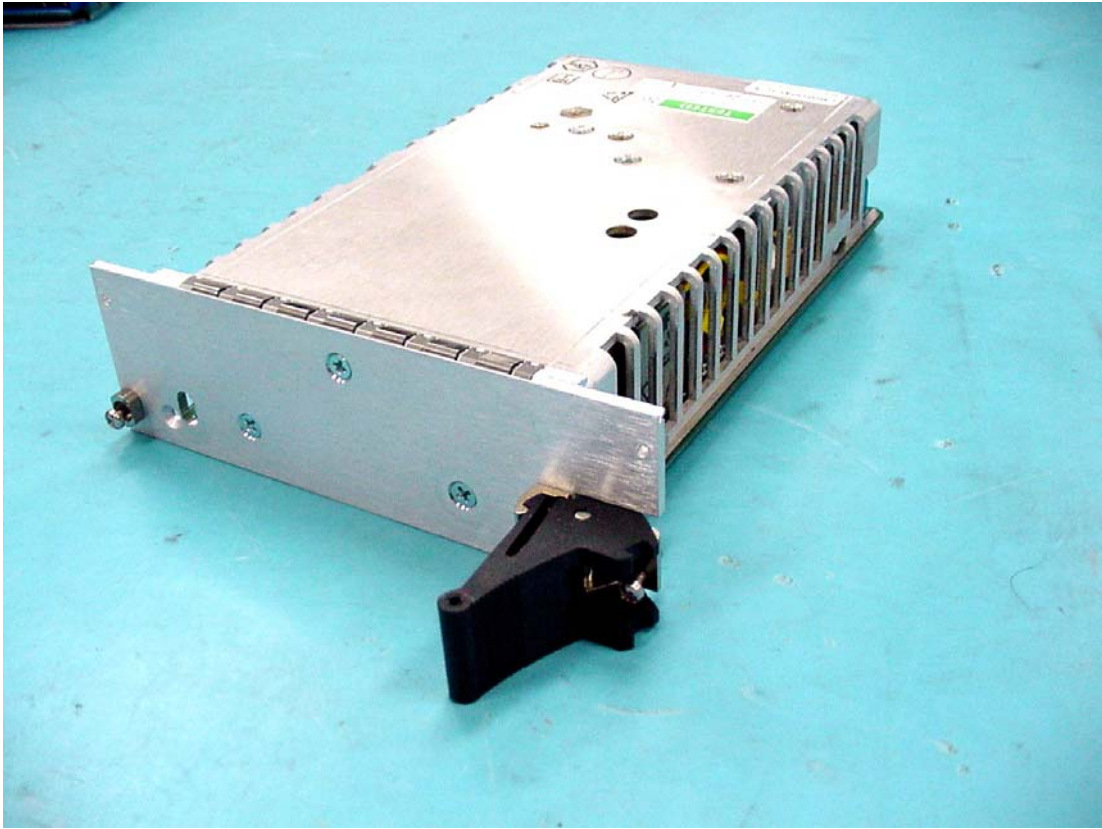

Broadband 20W LPA - 0072-1300 - Top View

Broadband 20W LPA - Board 2 - Top View

Broadband 20W LPA - Board 2 - Bottom View

Cherokee Power Supply - Top, Front and Right View

Cherokee Power Supply - Top, Back and Left View

Cherokee Power Supply - Disassembly View 1

Cherokee Power Supply - Disassembly View 2

Cherokee Power Supply - Board Top

Cherokee Power Supply - Board Bottom

Digital Power - Power Supply - eFO306-1XX, Top View