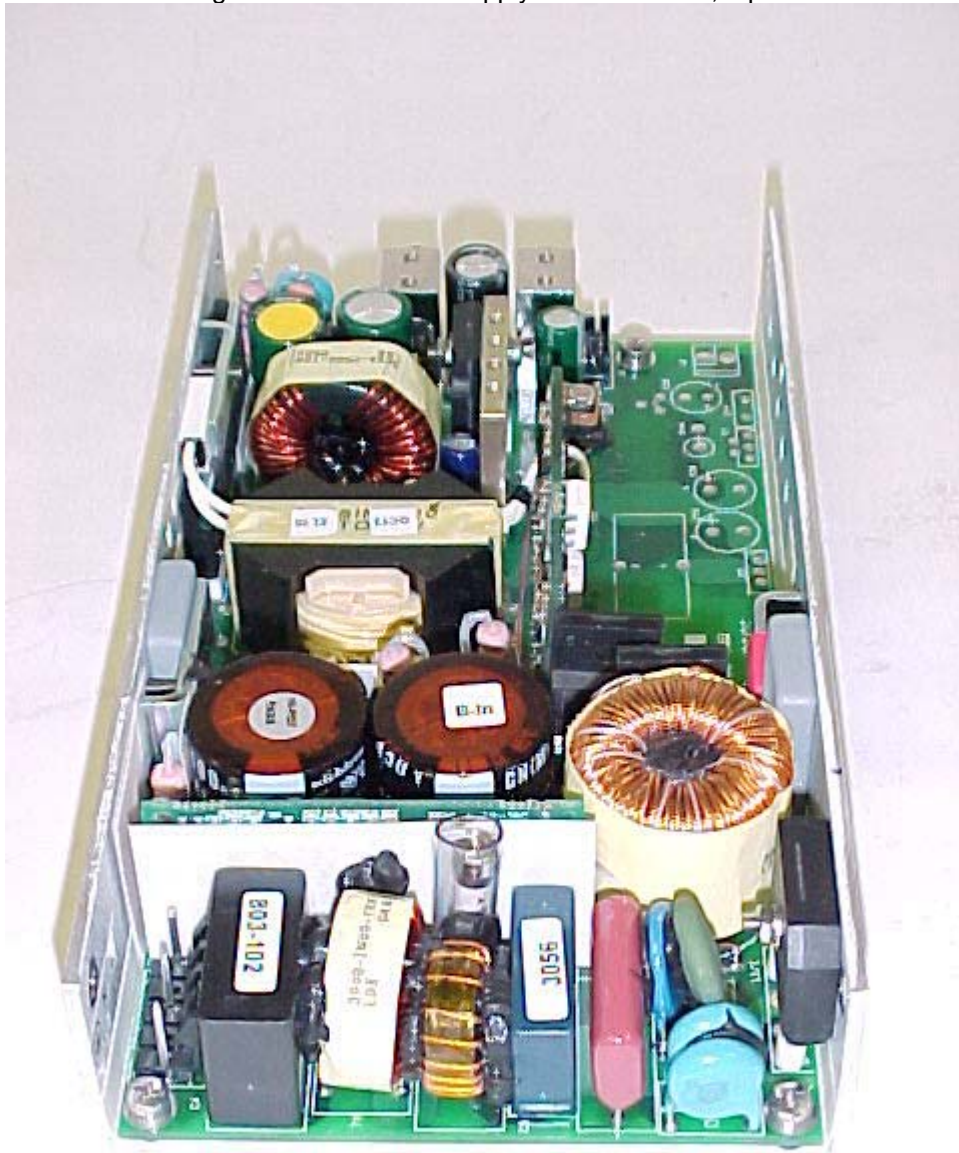

Broadband 20W LPA - 0072-1300 - Top View

Broadband 20W LPA - Board 2 - Top View

Broadband 20W LPA - Board 2 - Bottom View

Cherokee Power Supply - Top, Front and Right View

Cherokee Power Supply - Top, Back and Left View

Cherokee Power Supply - Disassembly View 1

Cherokee Power Supply - Disassembly View 2

Cherokee Power Supply - Board Top

Cherokee Power Supply - Board Bottom

Digital Power - Power Supply - eFO306-1XX, Top View

Digital Power - Power Supply - eFO306-1XX, Output

Digital Power - Power Supply - eFO306-1XX, Input

Digital Power - Power Supply - eFO306-1XX, ¾ View