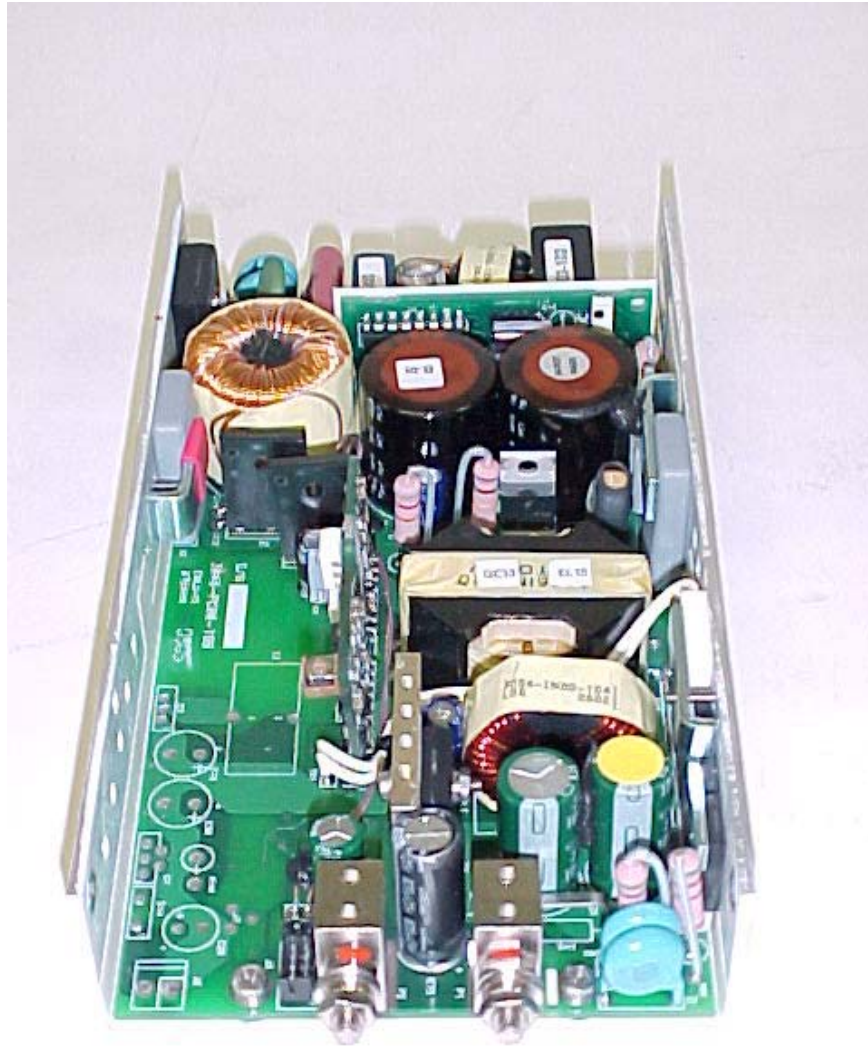

Broadband 20W LPA - 0072-1300 - Top View

Broadband 20W LPA - Board 2 - Top View

Broadband 20W LPA - Board 2 - Bottom View

Cherokee Power Supply - Top, Front and Right View

Cherokee Power Supply - Top, Back and Left View

Cherokee Power Supply - Disassembly View 1

Cherokee Power Supply - Disassembly View 2

Cherokee Power Supply - Board Top

Cherokee Power Supply - Board Bottom

Digital Power - Power Supply - eFO306-1XX, Top View

Digital Power - Power Supply - eFO306-1XX, Output

Digital Power - Power Supply - eFO306-1XX, Input

Digital Power - Power Supply - eFO306-1XX, ¾ View