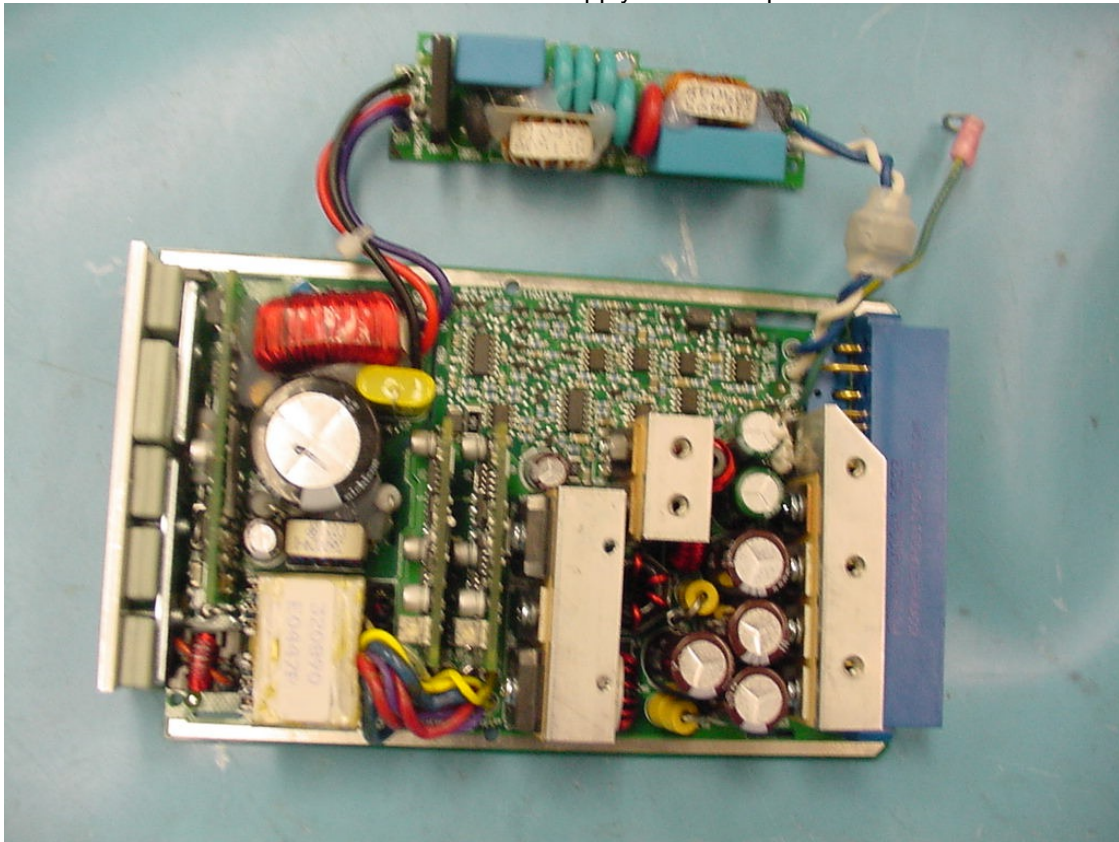

Broadband 20W LPA - 0072-1300 - Top View

Broadband 20W LPA - Board 2 - Top View

Broadband 20W LPA - Board 2 - Bottom View

Cherokee Power Supply - Top, Front and Right View

Cherokee Power Supply - Top, Back and Left View

Cherokee Power Supply - Disassembly View 1

Cherokee Power Supply - Disassembly View 2

Cherokee Power Supply - Board Top

Cherokee Power Supply - Board Bottom

Digital Power - Power Supply - eFO306-1XX, Top View

Digital Power - Power Supply - eFO306-1XX, Output

Digital Power - Power Supply - eFO306-1XX, Input

Digital Power - Power Supply - eFO306-1XX, ¾ View