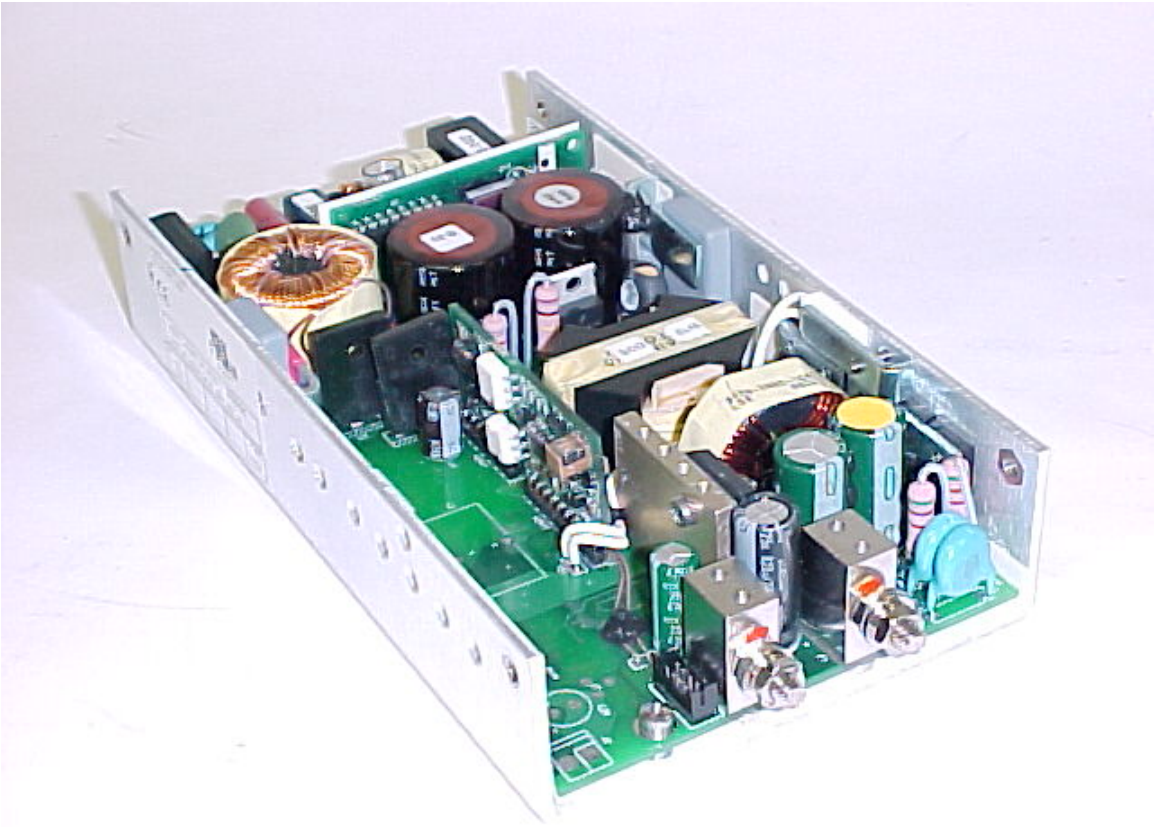

Broadband 10W LPA 0071-1300 Top

Broadband 10W LPA 0071-1300 Bottom

Broadband 10W LPA 0071-2300 Top

Broadband 10W LPA 0071-2300 Bottom

Cherokee Power Supply - Top, Front and Right View

Cherokee Power Supply - Top, Back and Left View

Cherokee Power Supply - Disassembly View 1

Cherokee Power Supply - Disassembly View 2

Cherokee Power Supply - Board Top

Cherokee Power Supply - Board Bottom

Digital Power - Power Supply - eFO306-1XX, Top View

Digital Power - Power Supply - eFO306-1XX, Output

Digital Power - Power Supply - eFO306-1XX, Input

Digital Power - Power Supply - eFO306-1XX, ¾ View

Digital Power - Power Supply - Board Bottom