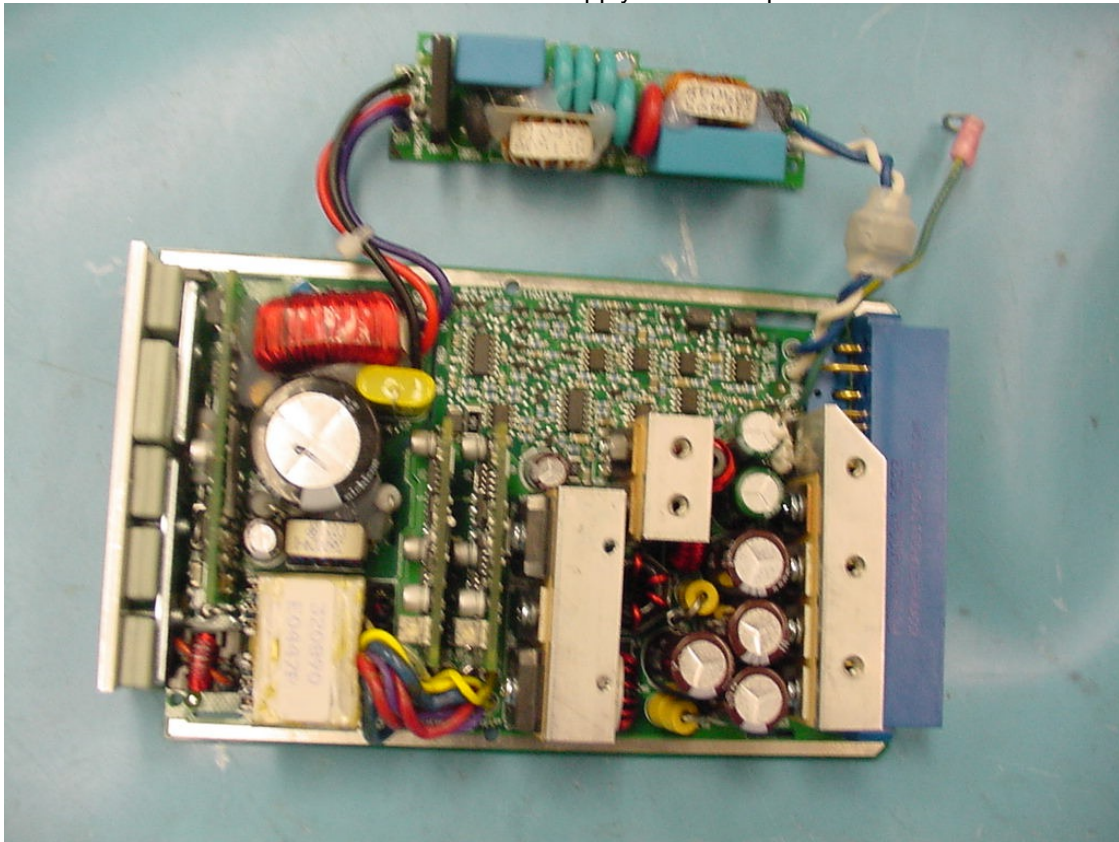

Broadband 10W LPA 0071-1300 Top

Broadband 10W LPA 0071-1300 Bottom

Broadband 10W LPA 0071-2300 Top

Broadband 10W LPA 0071-2300 Bottom

Cherokee Power Supply - Top, Front and Right View

Cherokee Power Supply - Top, Back and Left View

Cherokee Power Supply - Disassembly View 1

Cherokee Power Supply - Disassembly View 2

Cherokee Power Supply - Board Top

Cherokee Power Supply - Board Bottom

Digital Power - Power Supply - eFO306-1XX, Top View

Digital Power - Power Supply - eFO306-1XX, Output

Digital Power - Power Supply - eFO306-1XX, Input

Digital Power - Power Supply - eFO306-1XX, ¾ View

Digital Power - Power Supply - Board Bottom