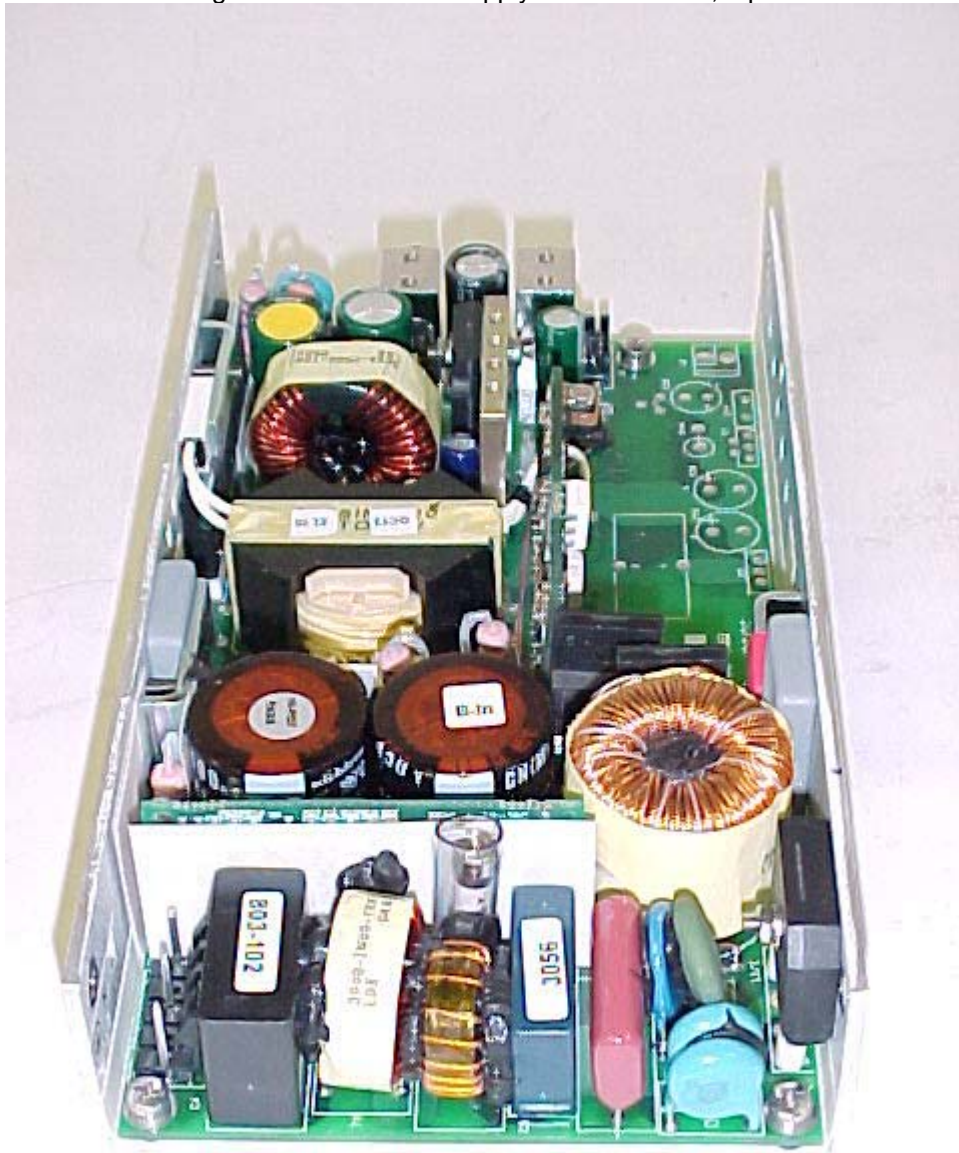

Broadband 10W LPA 0071-1300 Top

Broadband 10W LPA 0071-1300 Bottom

Broadband 10W LPA 0071-2300 Top

Broadband 10W LPA 0071-2300 Bottom

Cherokee Power Supply - Top, Front and Right View

Cherokee Power Supply - Top, Back and Left View

Cherokee Power Supply - Disassembly View 1

Cherokee Power Supply - Disassembly View 2

Cherokee Power Supply - Board Top

Cherokee Power Supply - Board Bottom

Digital Power - Power Supply - eFO306-1XX, Top View

Digital Power - Power Supply - eFO306-1XX, Output

Digital Power - Power Supply - eFO306-1XX, Input

Digital Power - Power Supply - eFO306-1XX, ¾ View

Digital Power - Power Supply - Board Bottom