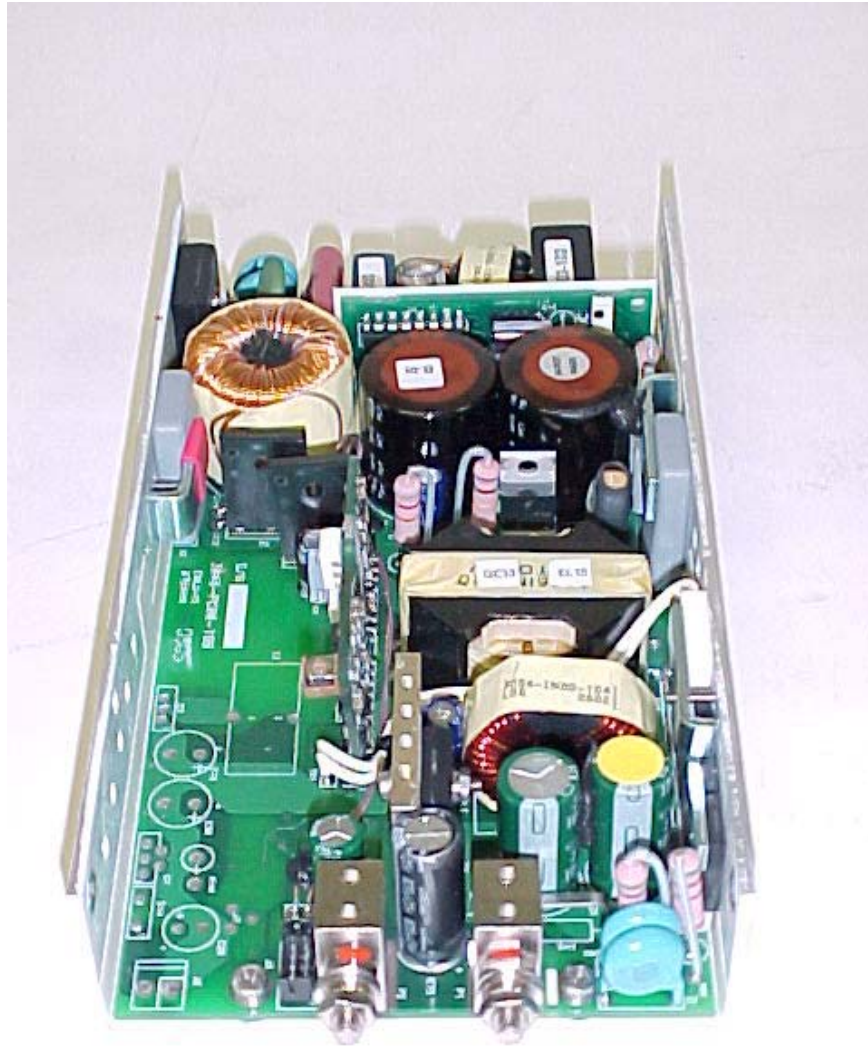

Broadband 10W LPA 0071-1300 Top

Broadband 10W LPA 0071-1300 Bottom

Broadband 10W LPA 0071-2300 Top

Broadband 10W LPA 0071-2300 Bottom

Cherokee Power Supply - Top, Front and Right View

Cherokee Power Supply - Top, Back and Left View

Cherokee Power Supply - Disassembly View 1

Cherokee Power Supply - Disassembly View 2

Cherokee Power Supply - Board Top

Cherokee Power Supply - Board Bottom

Digital Power - Power Supply - eFO306-1XX, Top View

Digital Power - Power Supply - eFO306-1XX, Output

Digital Power - Power Supply - eFO306-1XX, Input

Digital Power - Power Supply - eFO306-1XX, ¾ View

Digital Power - Power Supply - Board Bottom