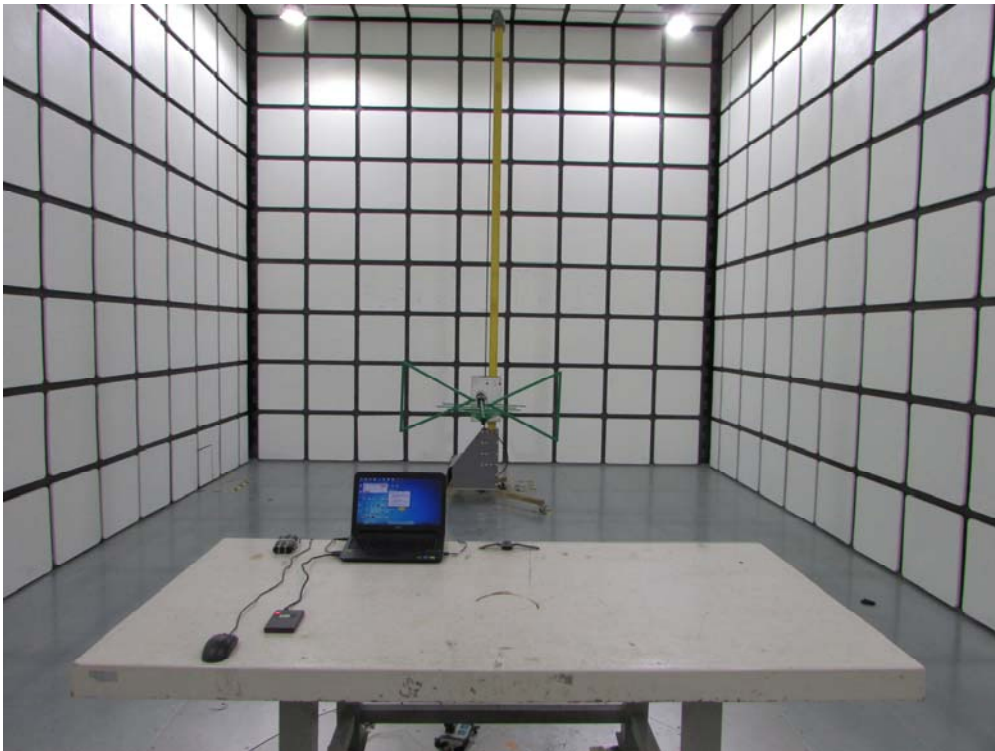

## FCC Part15.247&IC Test Setup Photograph

Test Mode: Mode 1

Description: Front View of Conducted emission Test Setup

Test Mode: Mode 1

Description: Side View of Conducted emission Test Setup

Description: Radiated Emission Test Setup for Below 1GHz

Description: Radiated Emission Test Setup for 1~18GHz

Description: Radiated Emission Test Setup for Above 18GHz