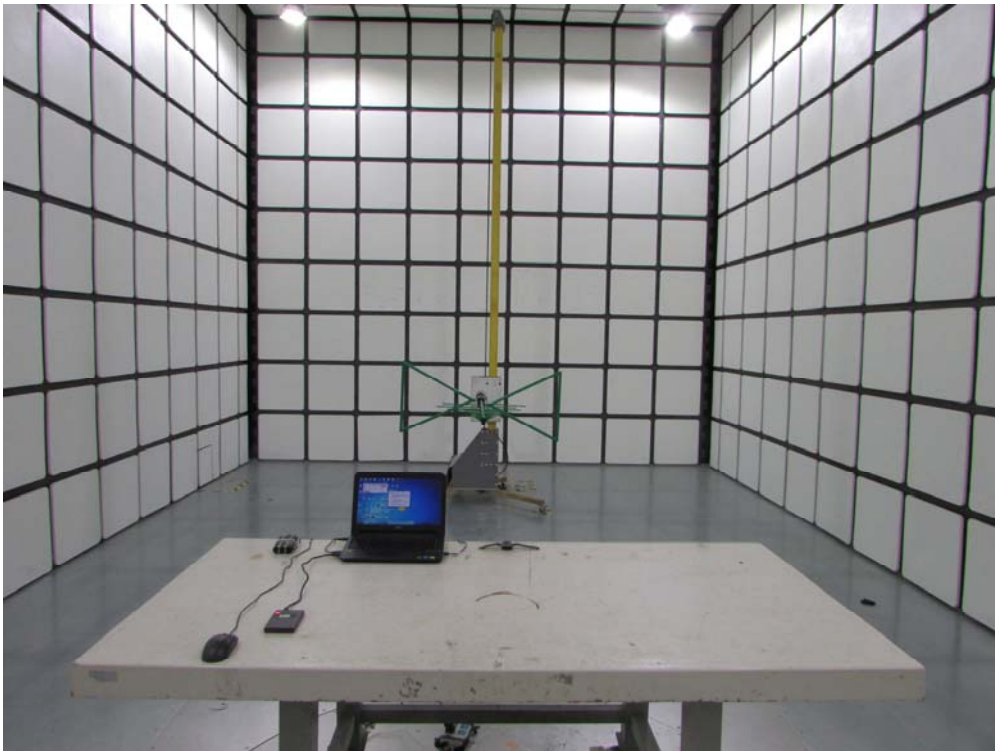

FCC Part15.247&IC Test Setup Photograph

Test Mode: Mode 1

Description: Front View of Conducted emission Test Setup

Test Mode: Mode 1

Description: Side View of Conducted emission Test Setup

Description: Radiated Emission Test Setup for Below 1GHz

Description: Radiated Emission Test Setup for 1~18GHz

Description: Radiated Emission Test Setup for Above 18GHz