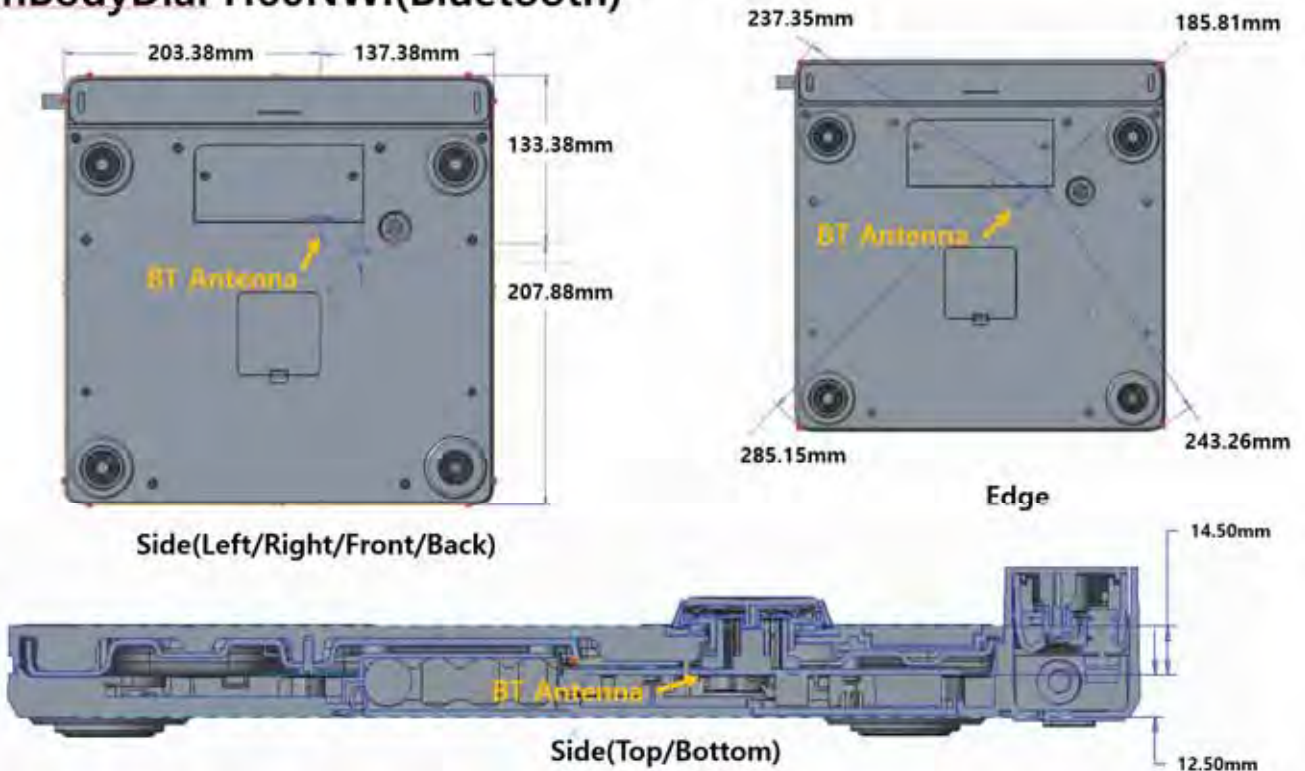

APPENDIX F: DUT ANTENNA DIAGRAM & SAR TEST SETUP PHOTOGRAPHS

DUT Antenna Location

*** InBodyDial H60NWi(Wi-Fi)**

*** InBodyDial H60NWi(Bluetooth)**

Figure F-1 Antenna Location

SAR Test Setup Photographs

Front from Flat Phantom (Separation Distance: 0 cm)