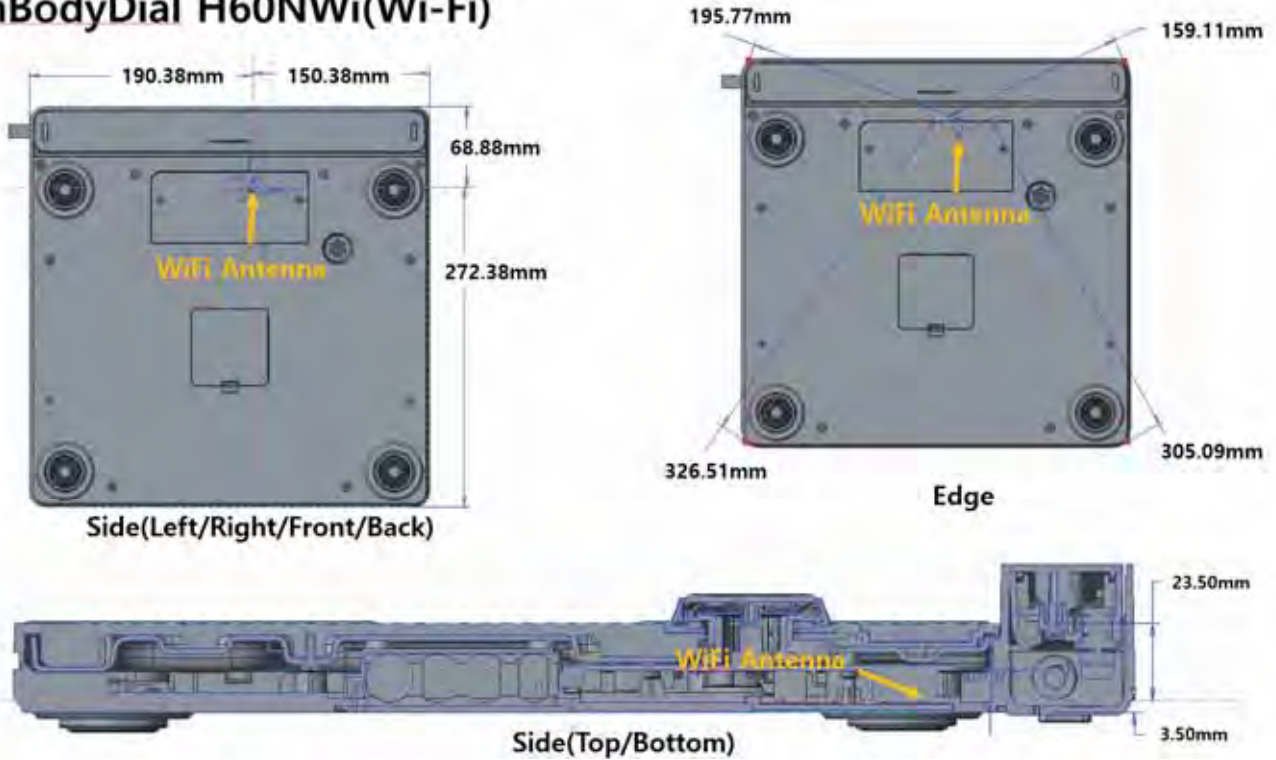

APPENDIX F: DUT ANTENNA DIAGRAM & SAR TEST SETUP PHOTOGRAPHS

DUT Antenna Location

*** InBodyDial H60NWi(Wi-Fi)**

*** InBodyDial H60NWi(Bluetooth)**

Figure F-1 Antenna Location

SAR Test Setup Photographs

Front from Flat Phantom (Separation Distance: 0 cm)