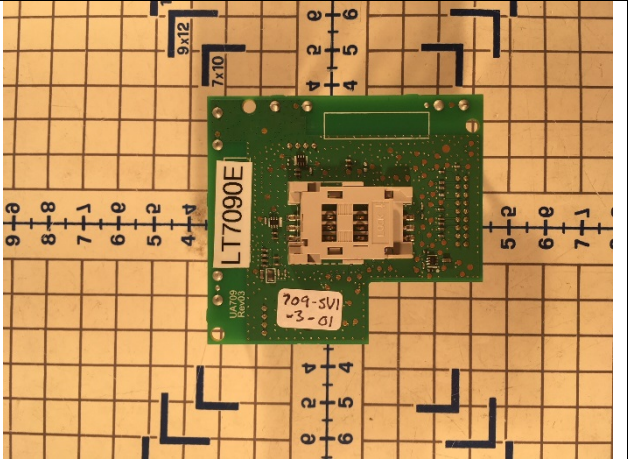

EUT Photos-Internal:

Host - Cover-off View 1

Host - Board Front View

Radio Module Top View

Radio Module Bottom View