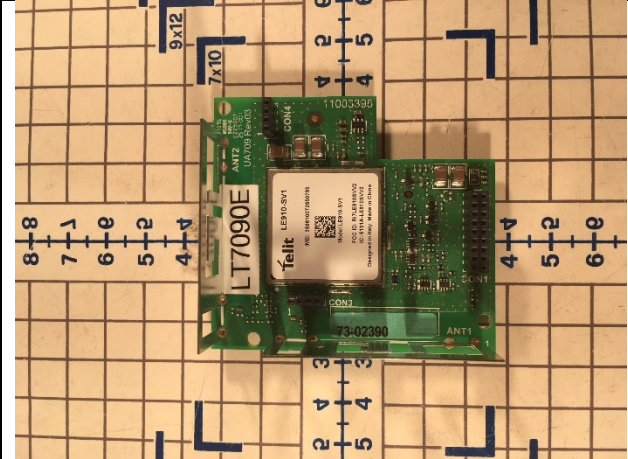

EUT Photos-Internal:

Host - Cover-off View 1

Host - Board Front View

Radio Module Top View

Radio Module Bottom View