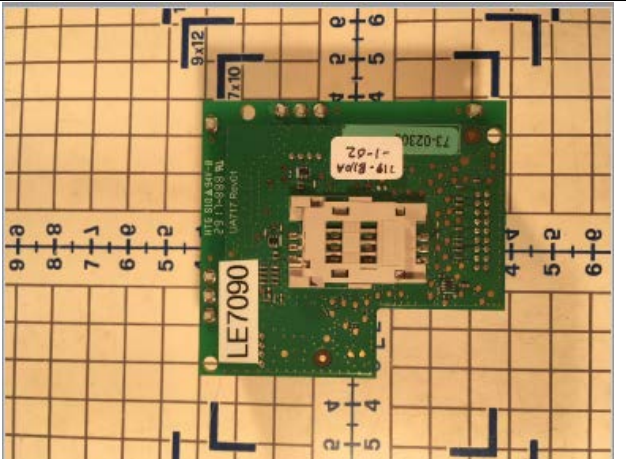

EUT Photos-Internal:

Host - Cover-off View 1

Host - Board Front View

Radio Module Top View

Radio Module Bottom View