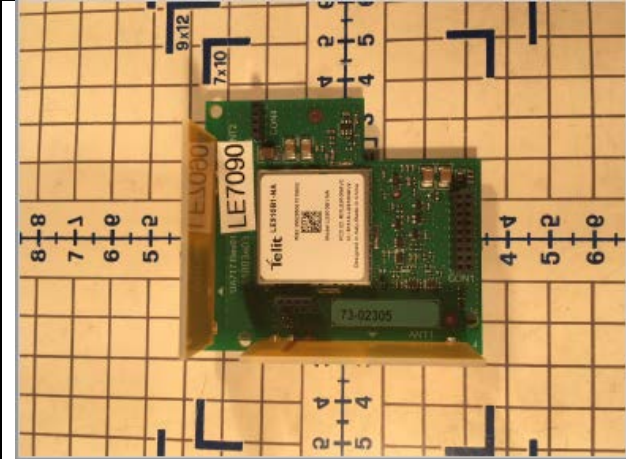

EUT Photos-Internal:

Host - Cover-off View 1

Host - Board Front View

Radio Module Top View

Radio Module Bottom View