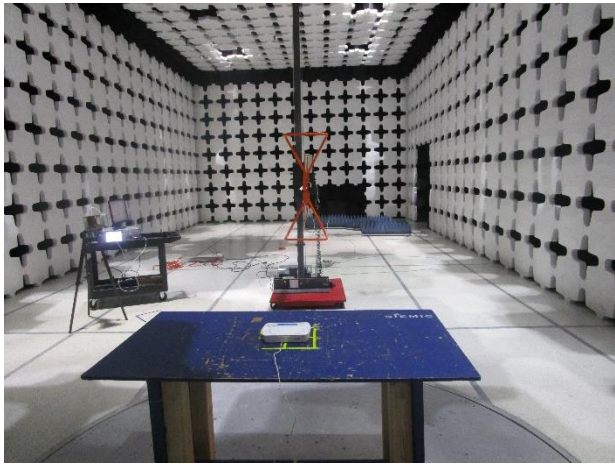

EUT Setup Photo

Spurious Emission Above 1GHz-Front View

Spurious Emission Above 1GHz-Rear View

Spurious Emission Below 1GHz-Front View

Spurious Emission Below 1GHz-Rear View