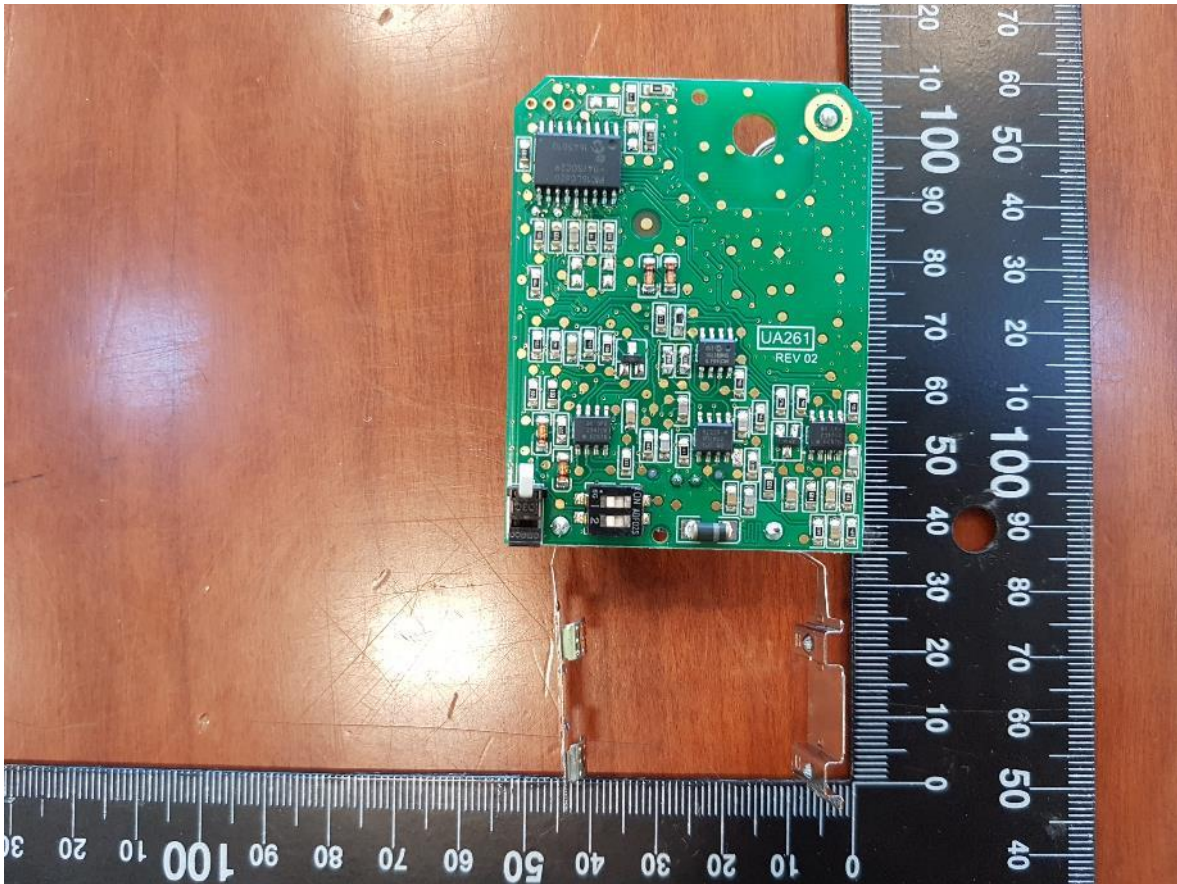

Canada

Exhibit: Internal Photos

FCC ID: F5317WLS922L
IC: 160A-WLS922L

Report File #: 7169002622-000

Client	Digital Security Controls	 Canada
Product	WLS922L-433	
Standard(s)	RSS 210 Issue 9:2016, Annex A FCC Part 15 Subpart 15.231:2016	

Figure 1 – EUT Internal Photo Front

Client	Digital Security Controls	 Canada
Product	WLS922L-433	
Standard(s)	RSS 210 Issue 9:2016, Annex A FCC Part 15 Subpart 15.231:2016	

Figure 2 – EUT Internal Photo Back