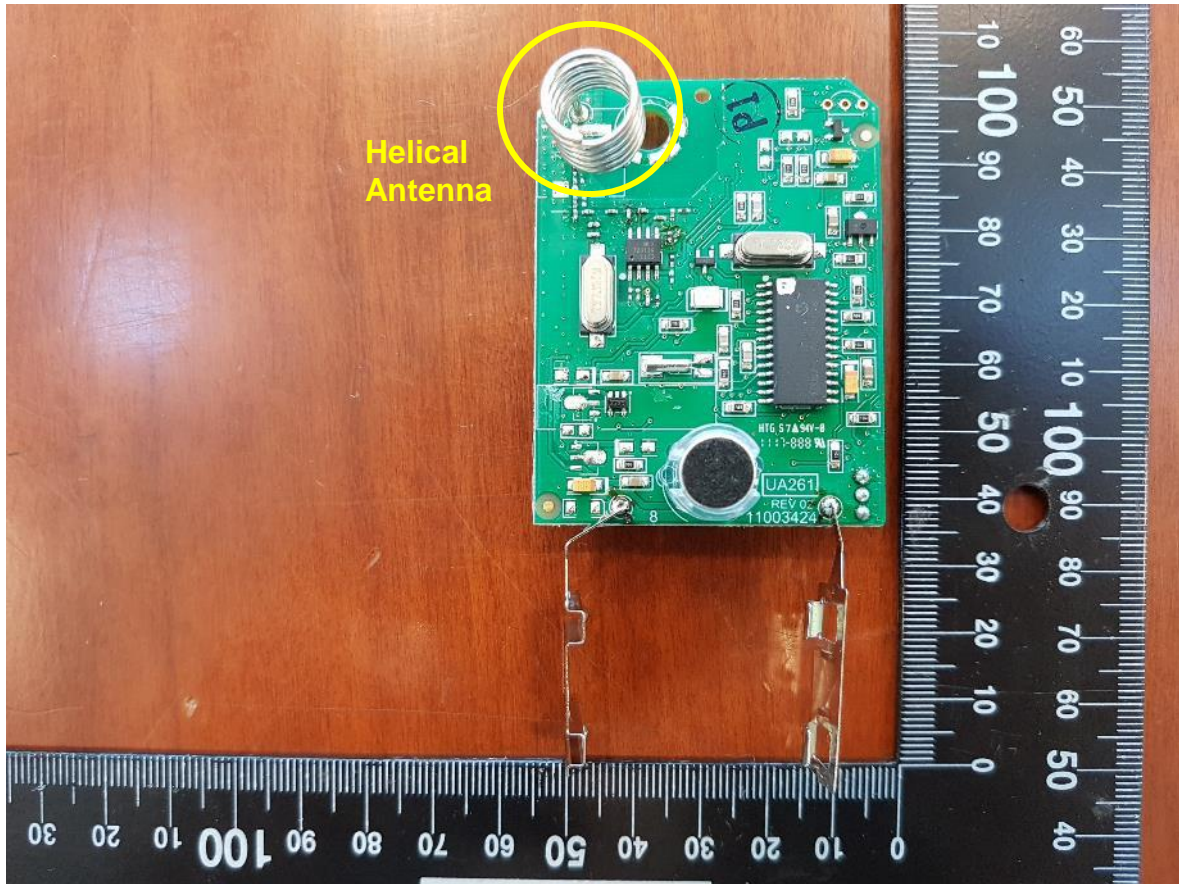

Canada

Exhibit: Internal Photos

FCC ID: F5317WLS922L
IC: 160A-WLS922L

Report File #: 7169002622-000

Client	Digital Security Controls	 Canada
Product	WLS922L-433	
Standard(s)	RSS 210 Issue 9:2016, Annex A FCC Part 15 Subpart 15.231:2016	

Figure 1 – EUT Internal Photo Front

Client	Digital Security Controls	 Canada
Product	WLS922L-433	
Standard(s)	RSS 210 Issue 9:2016, Annex A FCC Part 15 Subpart 15.231:2016	

Figure 2 – EUT Internal Photo Back