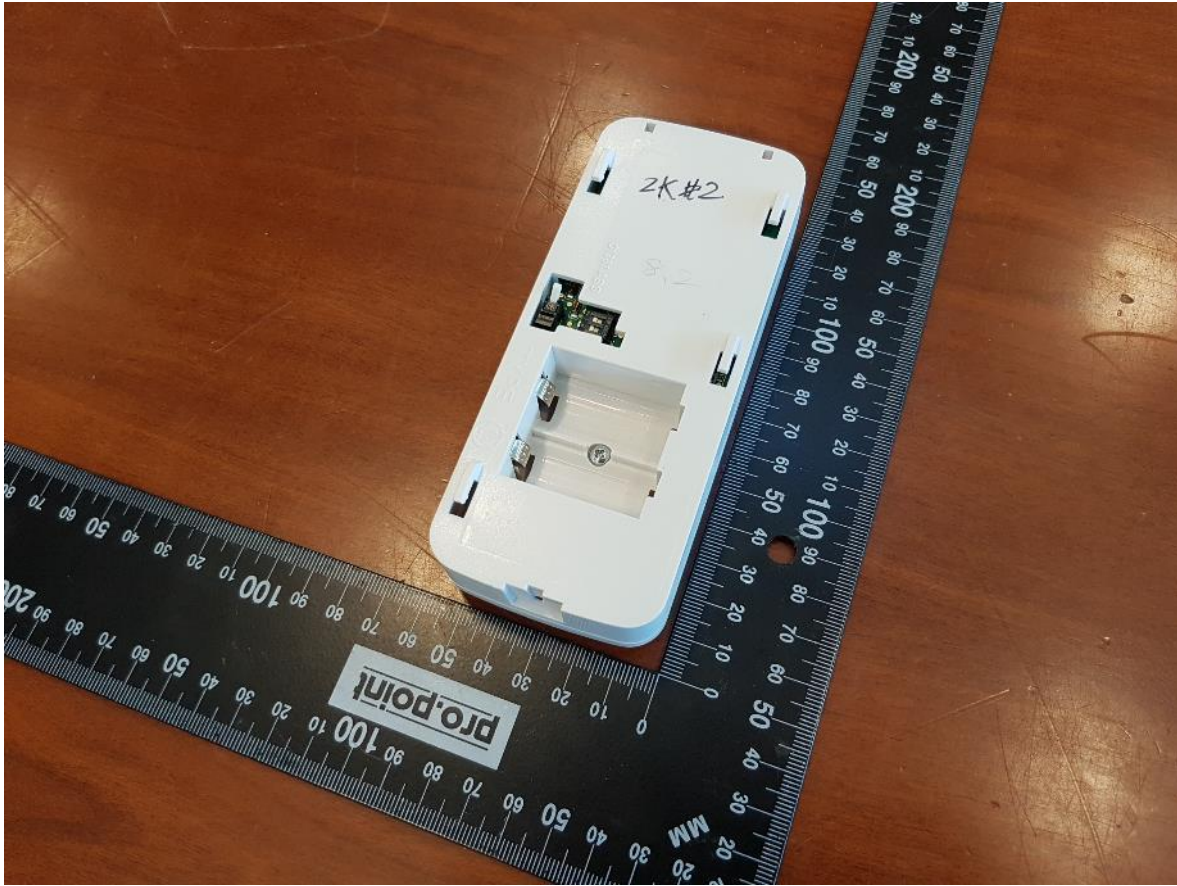

Canada

Exhibit: External Photos

FCC ID: F5317WLS922L
IC: 160A-WLS922L

Report File #: 7169002622-000

Client	Digital Security Controls	
Product	WLS922L-433	
Standard(s)	RSS 210 Issue 9:2016, Annex A FCC Part 15 Subpart 15.231:2016	

Figure 1 – EUT External Photo Front

Client	Digital Security Controls	
Product	WLS922L-433	
Standard(s)	RSS 210 Issue 9:2016, Annex A FCC Part 15 Subpart 15.231:2016	

Figure 2 – EUT External Photo Back