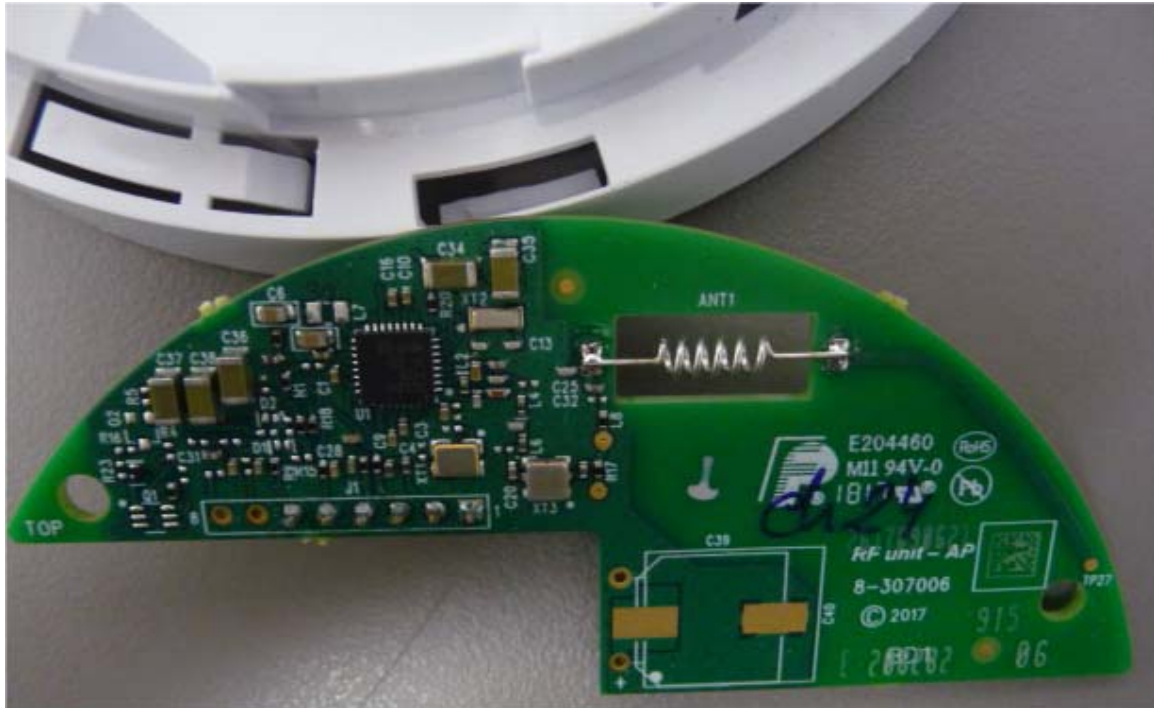

INTERNAL PHOTOGRAPHS

This document contains 5 photographs

Photograph No.1
Carbon monoxide detector internal view

Photograph No.2
Carbon monoxide detector internal view with cover removed

Photograph No.3
Main PCB with RFD module removed

Photograph No.4
RFD module front view

Photograph No.5
RFD module second side view