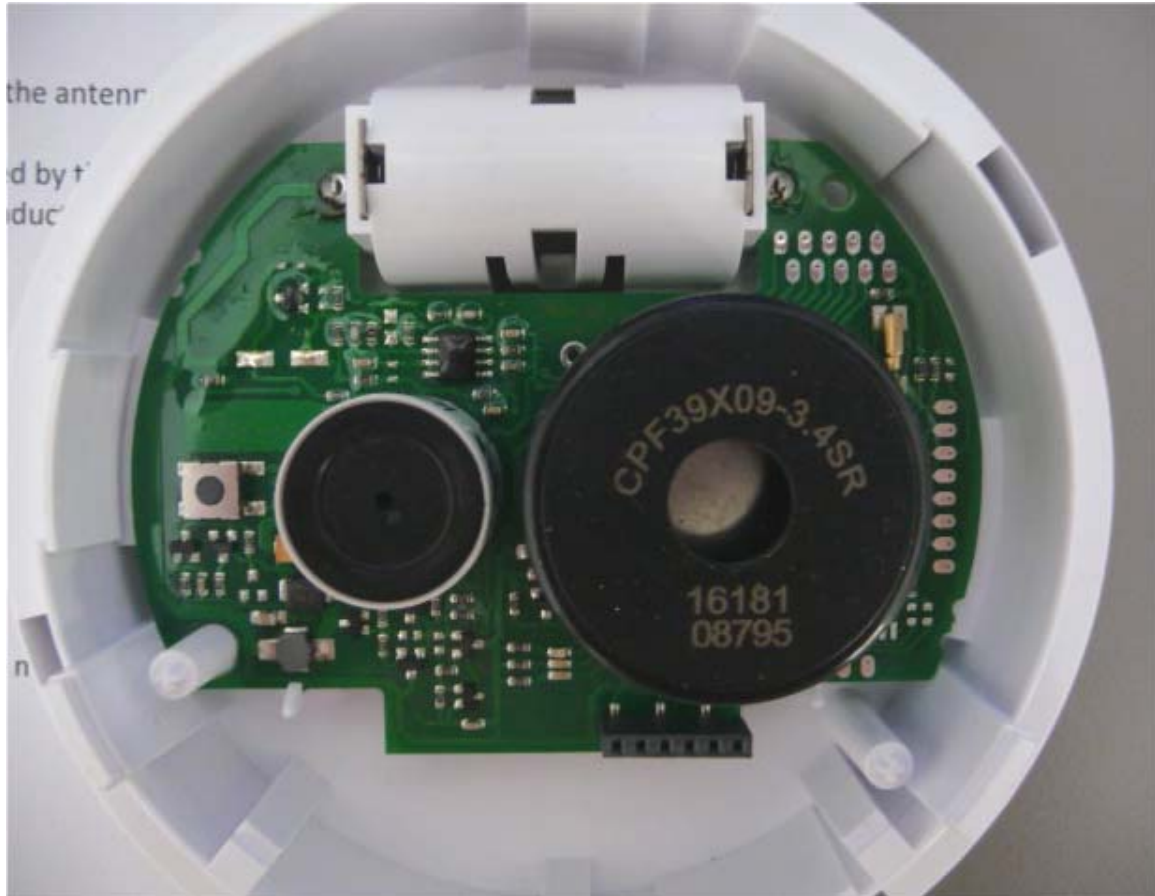

INTERNAL PHOTOGRAPHS

This document contains 5 photographs

Photograph No.1
Carbon monoxide detector internal view

Photograph No.2
Carbon monoxide detector internal view with cover removed

Photograph No.3
Main PCB with RFD module removed

Photograph No.4
RFD module front view

Photograph No.5
RFD module second side view