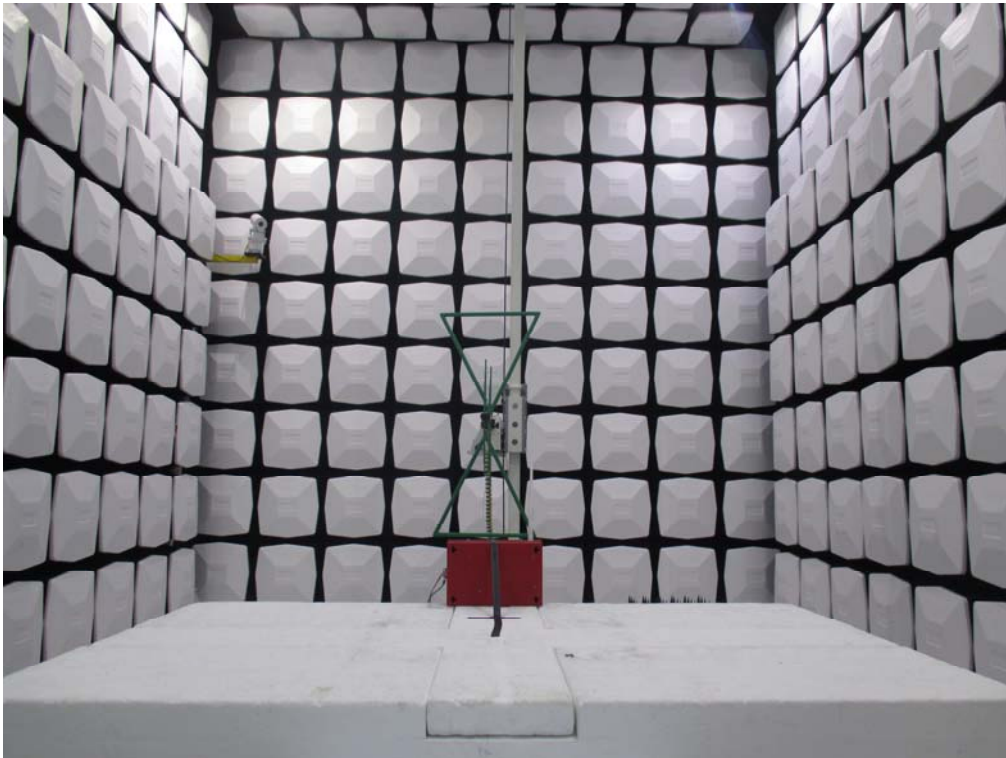

### ➤ Test Setup Photograph

#### < Peak Output Power - Conducted Measurement >

Description: Peak Output Power - Conducted Measurement Test Setup

**<Radiated Emission>**

Description: Front View of Radiated Spurious Emission Test Setup

Description: Back View of Radiated Spurious Emission Test Setup

Description: Front View of Radiated Spurious Emission Test Setup (Horn)

Description: Back View of Radiated Spurious Emission Test Setup (Horn)