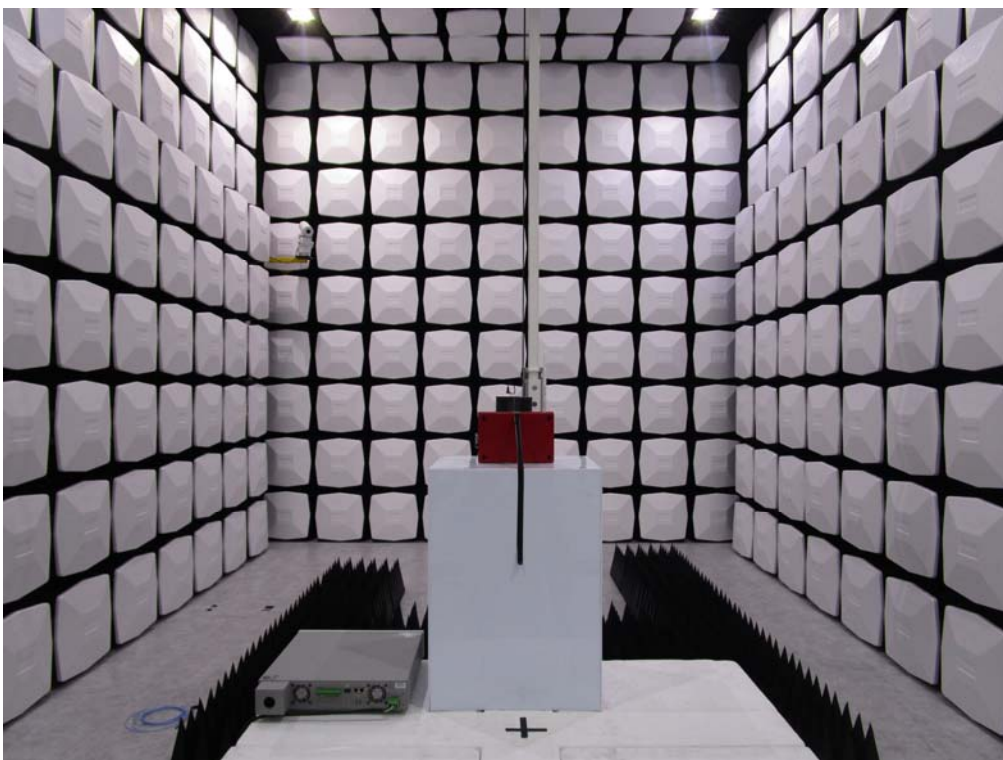

### ➤ Test Setup Photograph

#### < Peak Output Power - Conducted Measurement >

Description: Peak Output Power - Conducted Measurement Test Setup

**<Radiated Emission>**

Description: Front View of Radiated Spurious Emission Test Setup

Description: Back View of Radiated Spurious Emission Test Setup

Description: Front View of Radiated Spurious Emission Test Setup (Horn)

Description: Back View of Radiated Spurious Emission Test Setup (Horn)