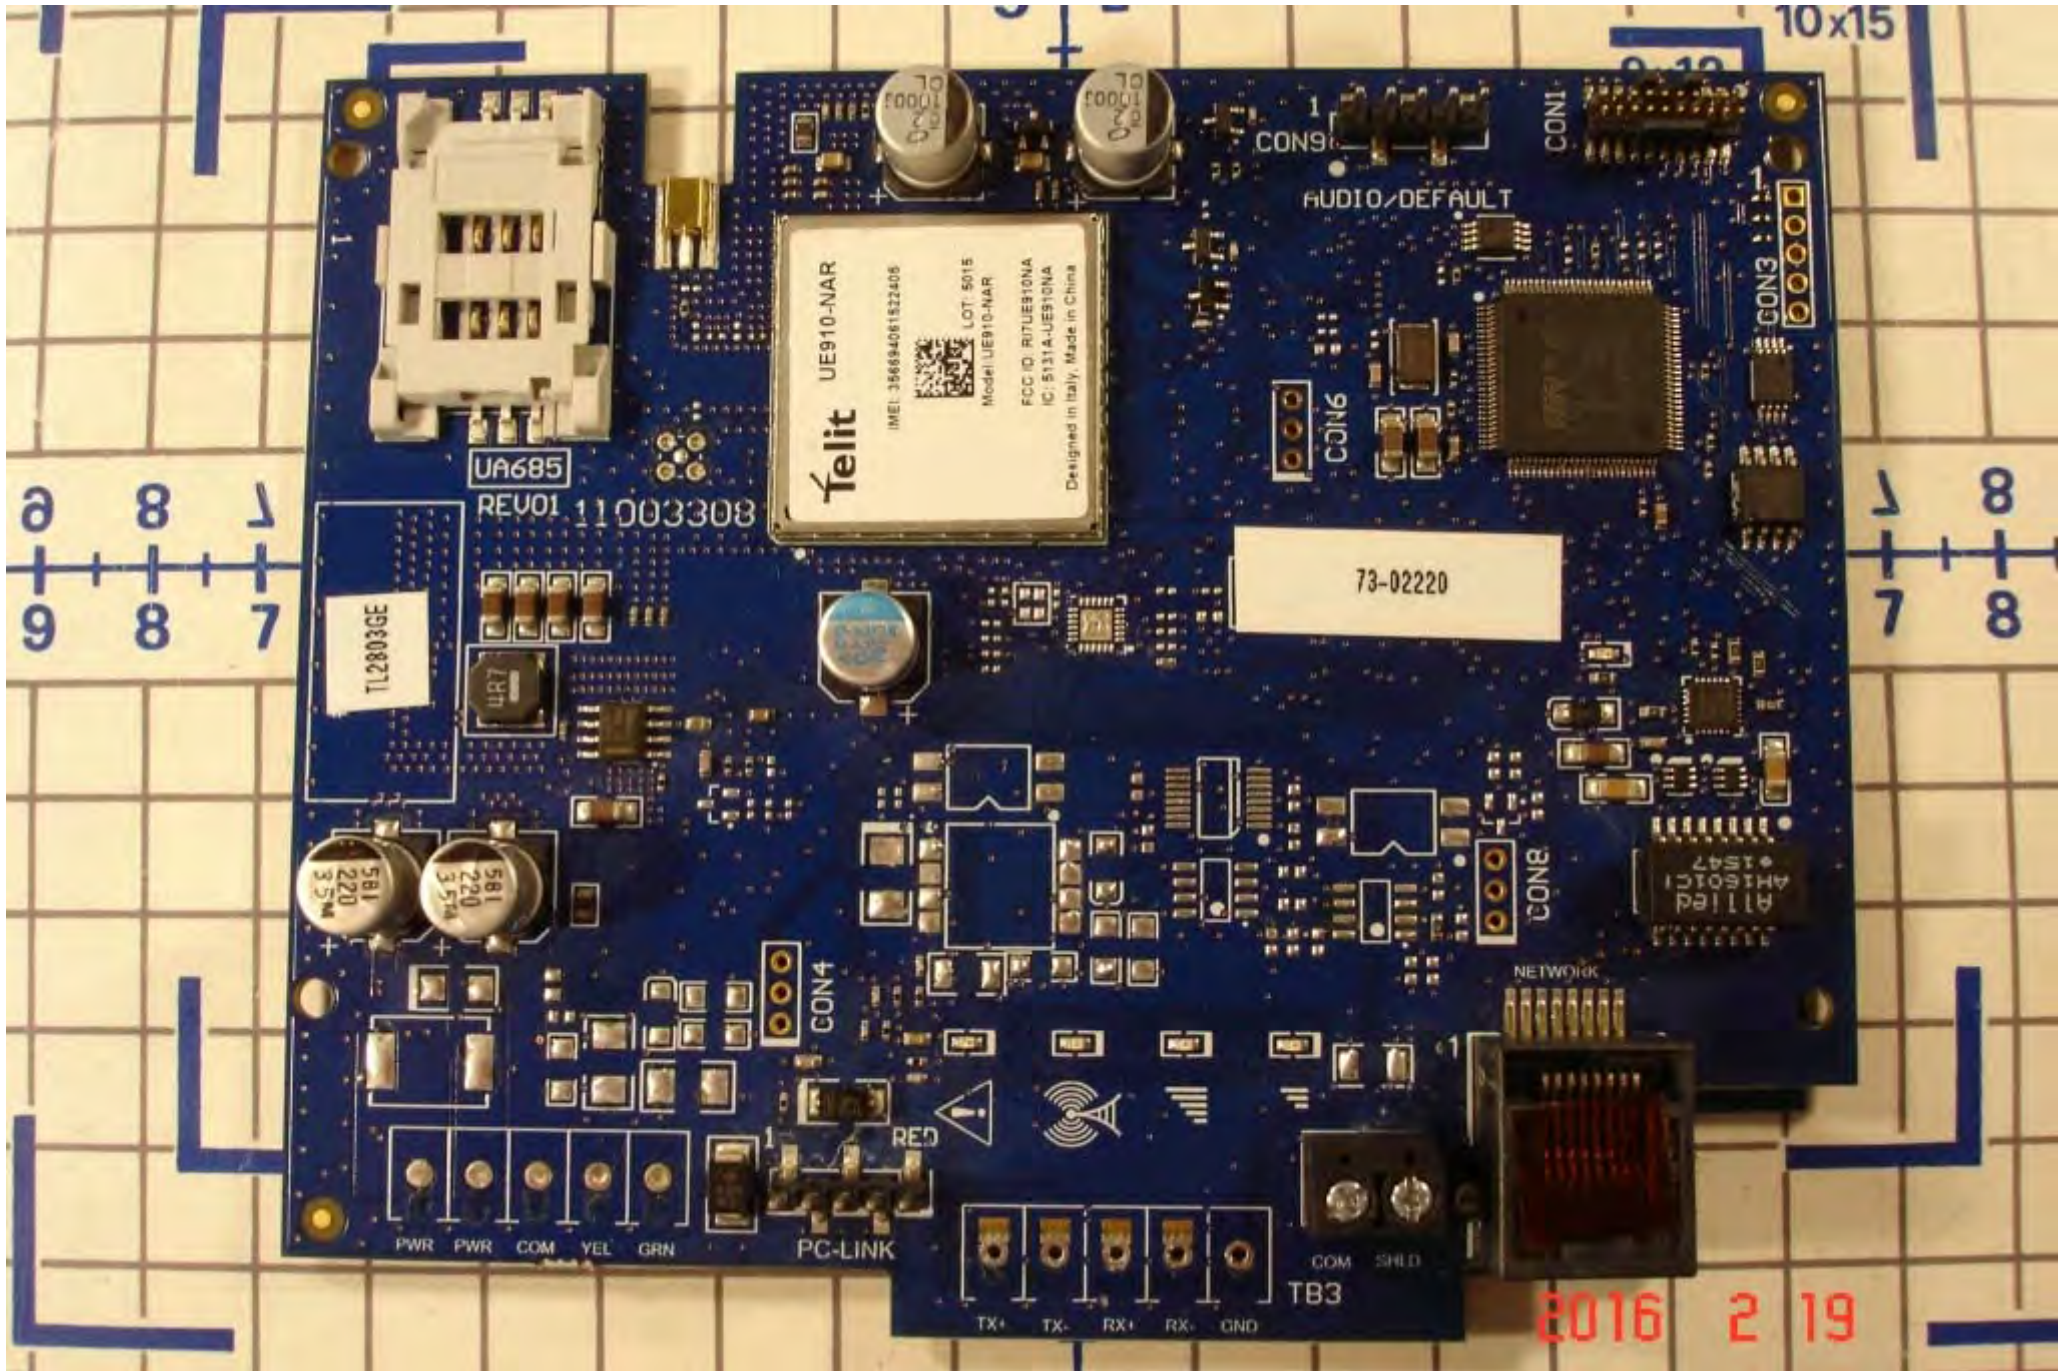

Felit
UE910-NAR
IMEI: 35554051492070
LOT: 5015
Model: UE910-NAR
FCC ID: RTUE910NA
IC: 5131A-UE910NA
Designed in Italy, Made in China

UA685
REV01 11003308

TL2803GRE

73-02110
TL2803GR-E UA 160128 00

00034FFC
1178

2016 2 19

6+e

10x15

UA685
REV01

242001-01
SN 0216
242001-01
006

2016 2 19

Telit
UE910-NAR
IMEI: 356694061522405
LOT: 5015
Model: UE910-NAR
FCC ID: R1UE910NA
IC: 5131A-UE910NA
Designed in Italy. Made in China

UA685
REV01 11003308

TL2803GE

73-02220

581 220 357A
581 220 185

PWR PWR COM YEL GRN

PC-LINK

TX+ TX- RX+ RX- GND

COM SHLD
TB3