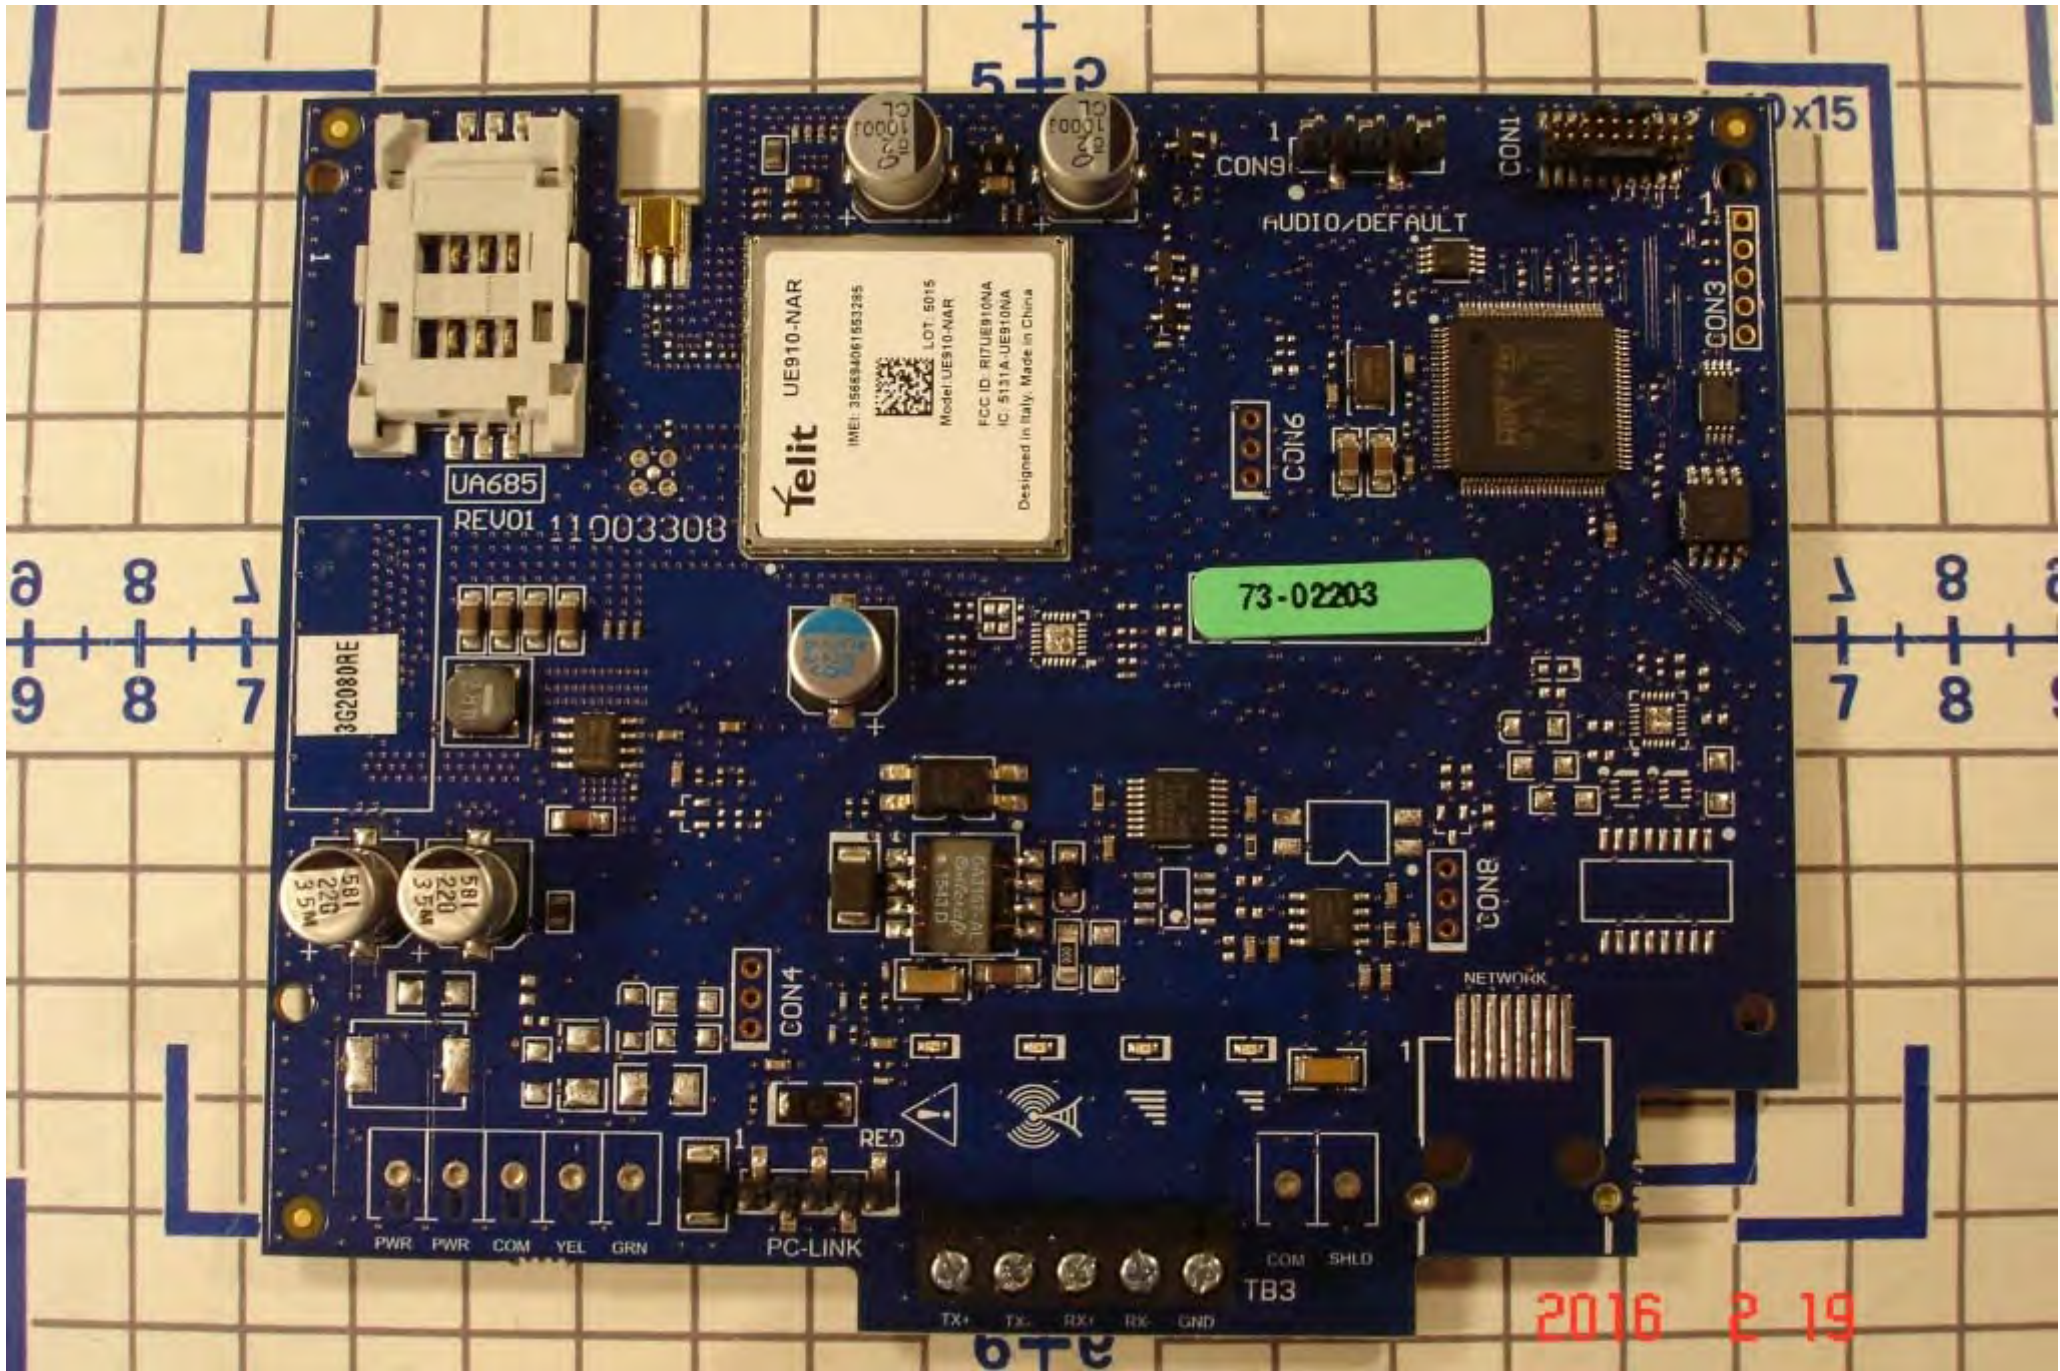

6+e

Telit
UE910-NAR
IMEI: 356884061553285
LOT: 5015
Model: UE910-NAR
FCC ID: R17UE910NA
IC: 5131A-UE910NA
Designed in Italy. Made in China

UA685
REV01 11003308

3G2080RE

73-02203

581
220
3.5M

581
220
3.5M

581
220
3.5M