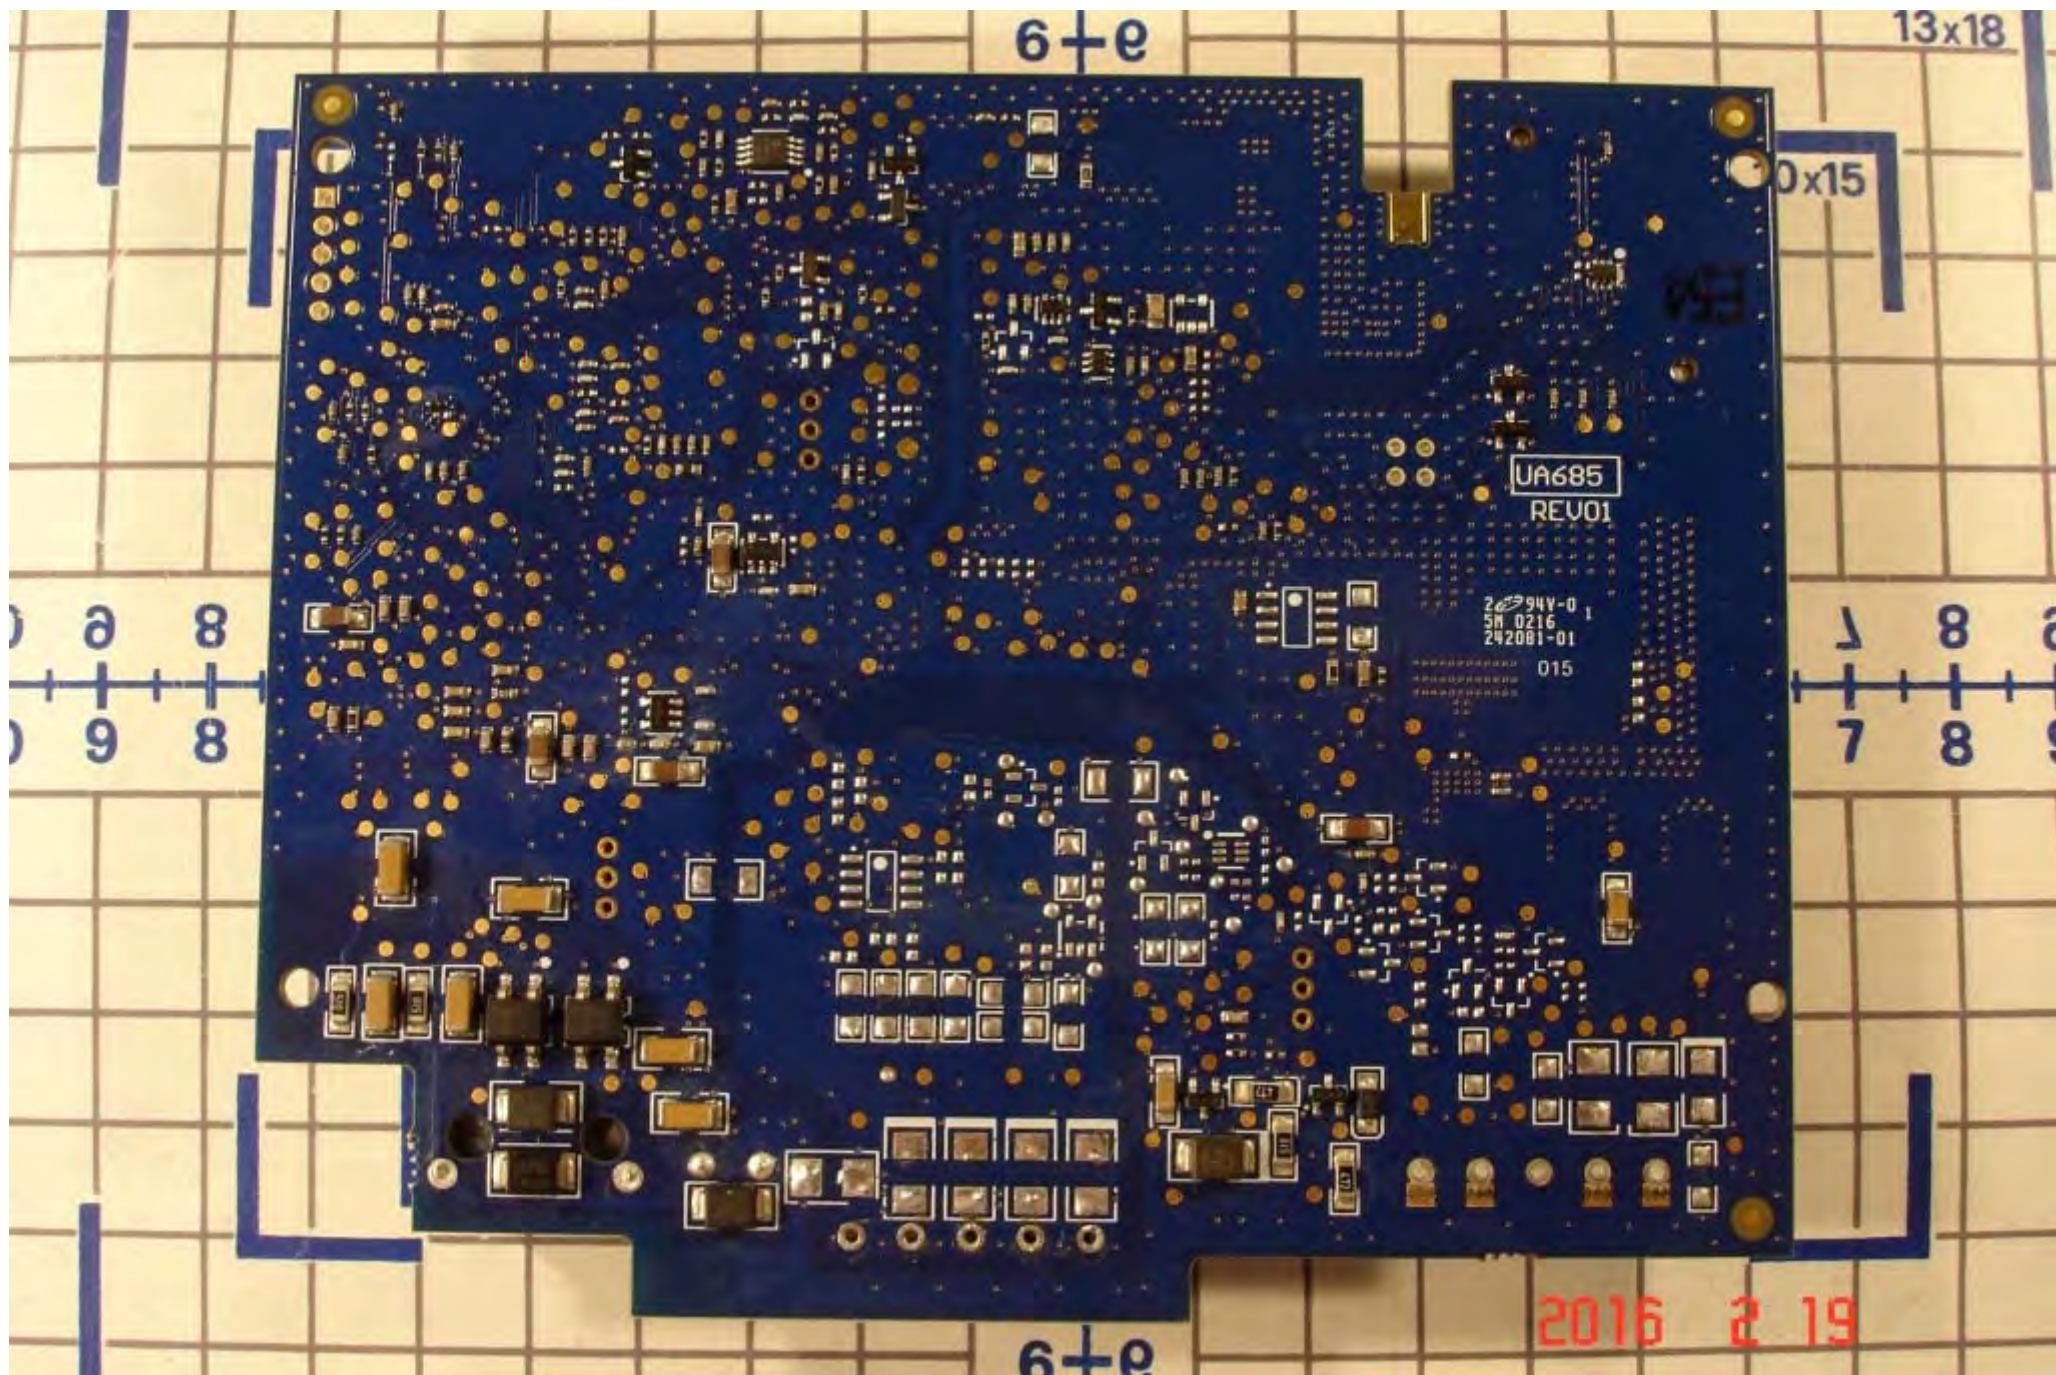

10x15

UA685  
REV01

242001-01  
SN 0216  
242001-01  
006

2016 2 19

Telit  
UE910-NAR  
IMEI: 356694061522405  
LOT: 5015  
Model: UE910-NAR  
FCC ID: R1UE910NA  
IC: 5131A-UE910NA  
Designed in Italy. Made in China

NETWORK

2016 2 19

6+e

13x18

0x15

UA685  
REV01

2 94V-0  
5M 0216  
242001-01  
015

2016 2 19

6+e

Telit  
UE910-NAR  
IMEI: 356684061553285  
LOT: 5015  
Model: UE910-NAR  
FCC ID: R7UUE910NA  
IC: 5131A-UE910NA  
Designed in Italy. Made in China

73-02203

3G2080RE

UA685  
REV01 11003308

581  
220  
3.5M