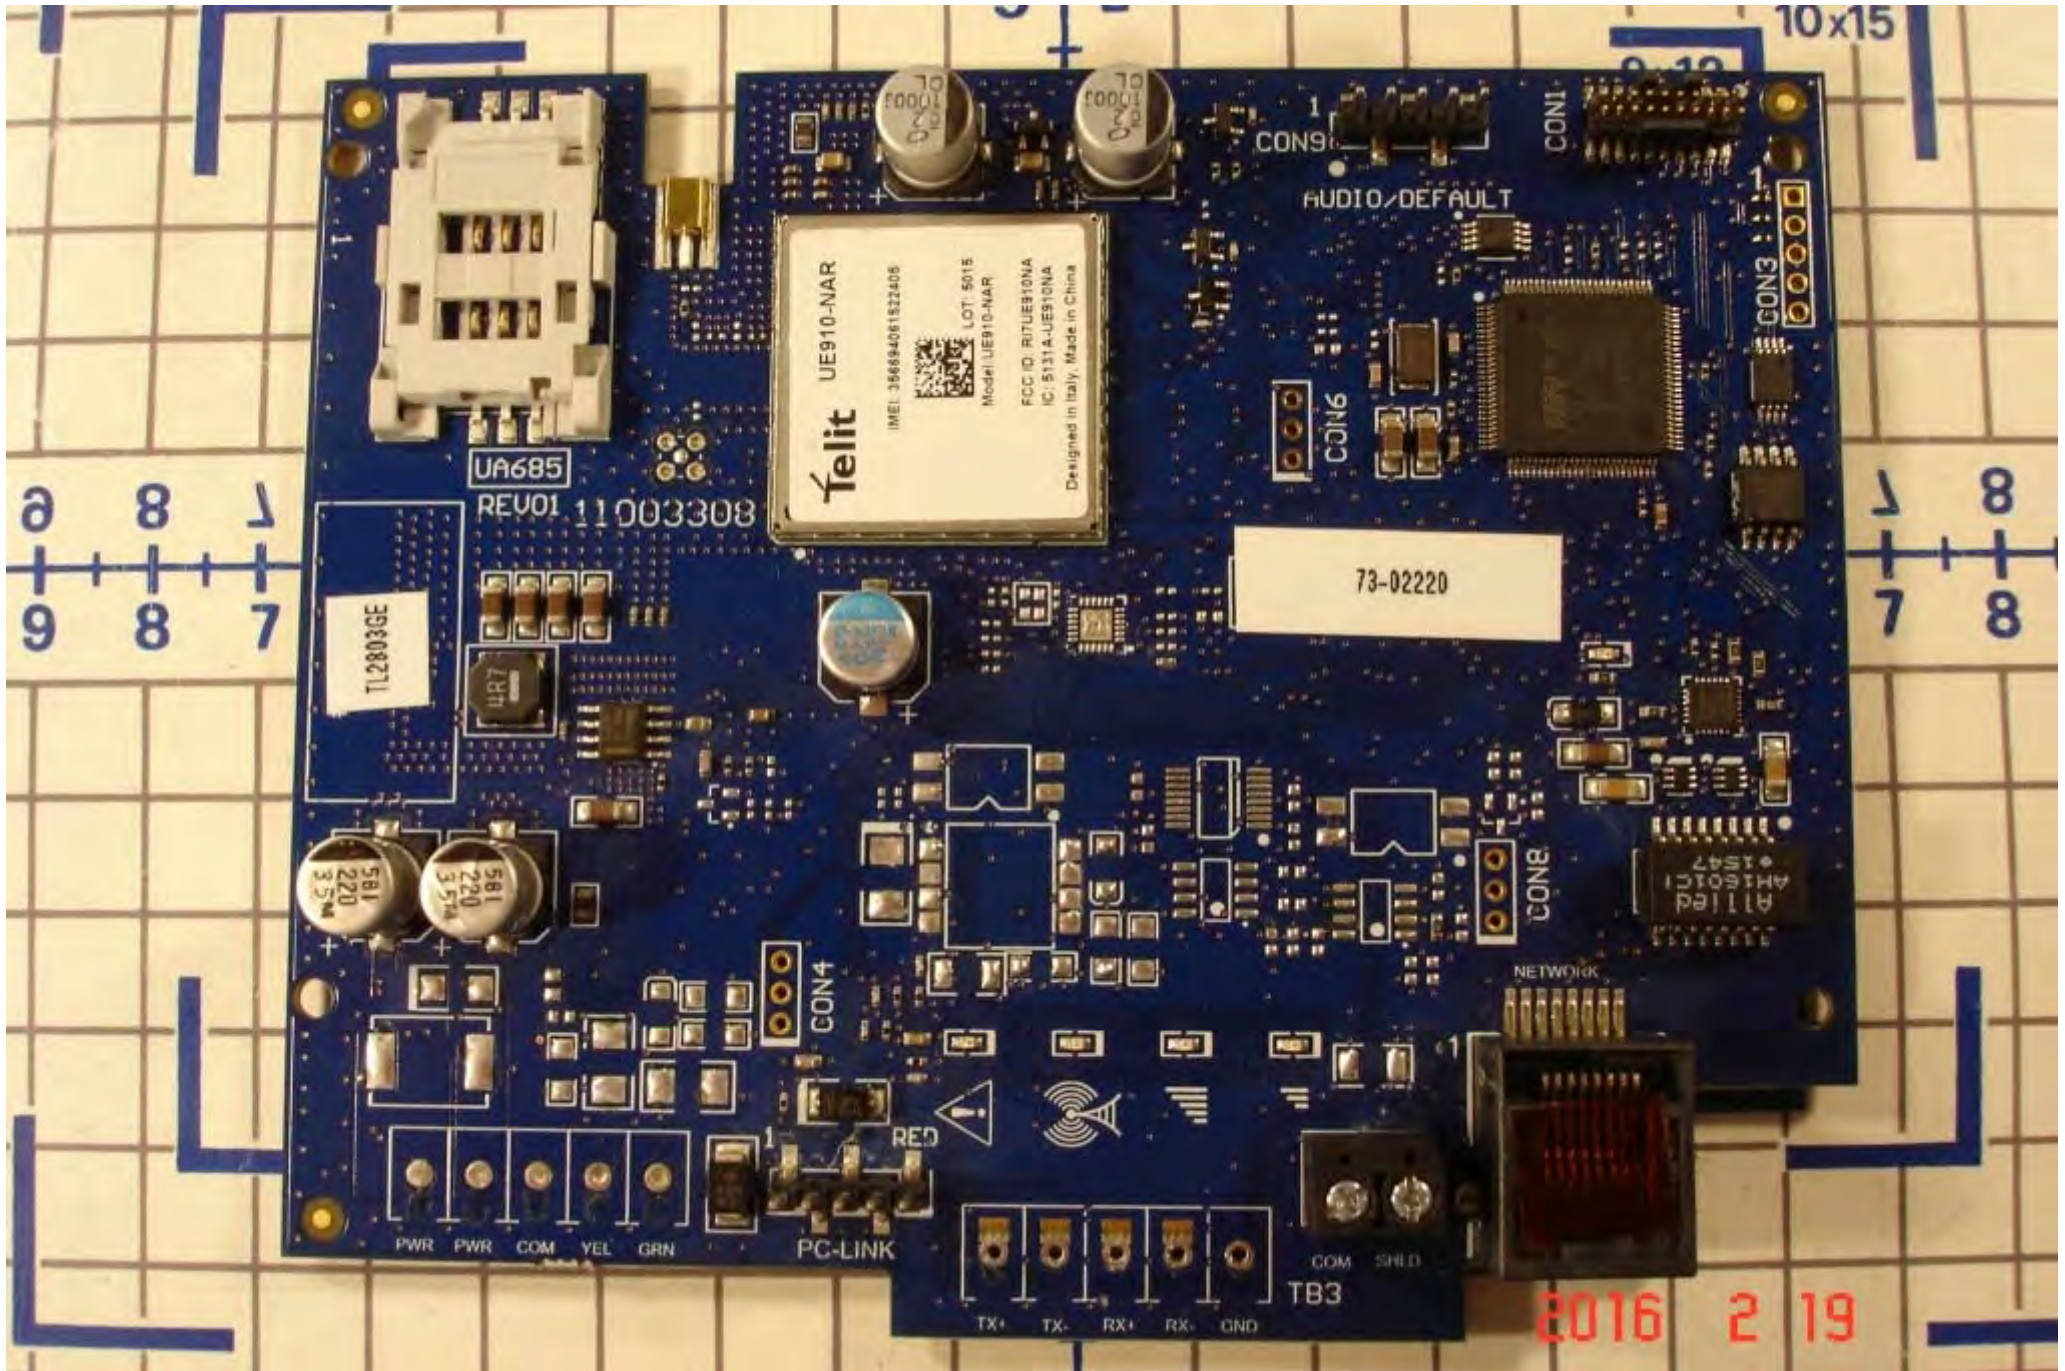

10x15

UA685  
REV01

242001-01  
SN 0216  
242001-01  
006

2016 2 19

Telit  
UE910-NAR  
IMEI: 356694061522405  
LOT: 5015  
Model: UE910-NAR  
FCC ID: R1UE910NA  
IC: 5131A-UE910NA  
Designed in Italy. Made in China

UA685  
REV01 11003308

TL2803GE

73-02220

581 220 357A  
581 220 185

PWR PWR COM YEL GRN

PC-LINK

TX+ TX- RX+ RX- GND

COM SHLD  
TB3

6+e

Telit  
UE910-NAR  
IMEI: 356684061553285  
LOT: 5015  
Model: UE910-NAR  
FCC ID: R7UUE910NA  
IC: 5131A-UE910NA  
Designed in Italy. Made in China

73-02203

3G2080RE

UA685  
REV01 11003308

581  
220  
3.5M