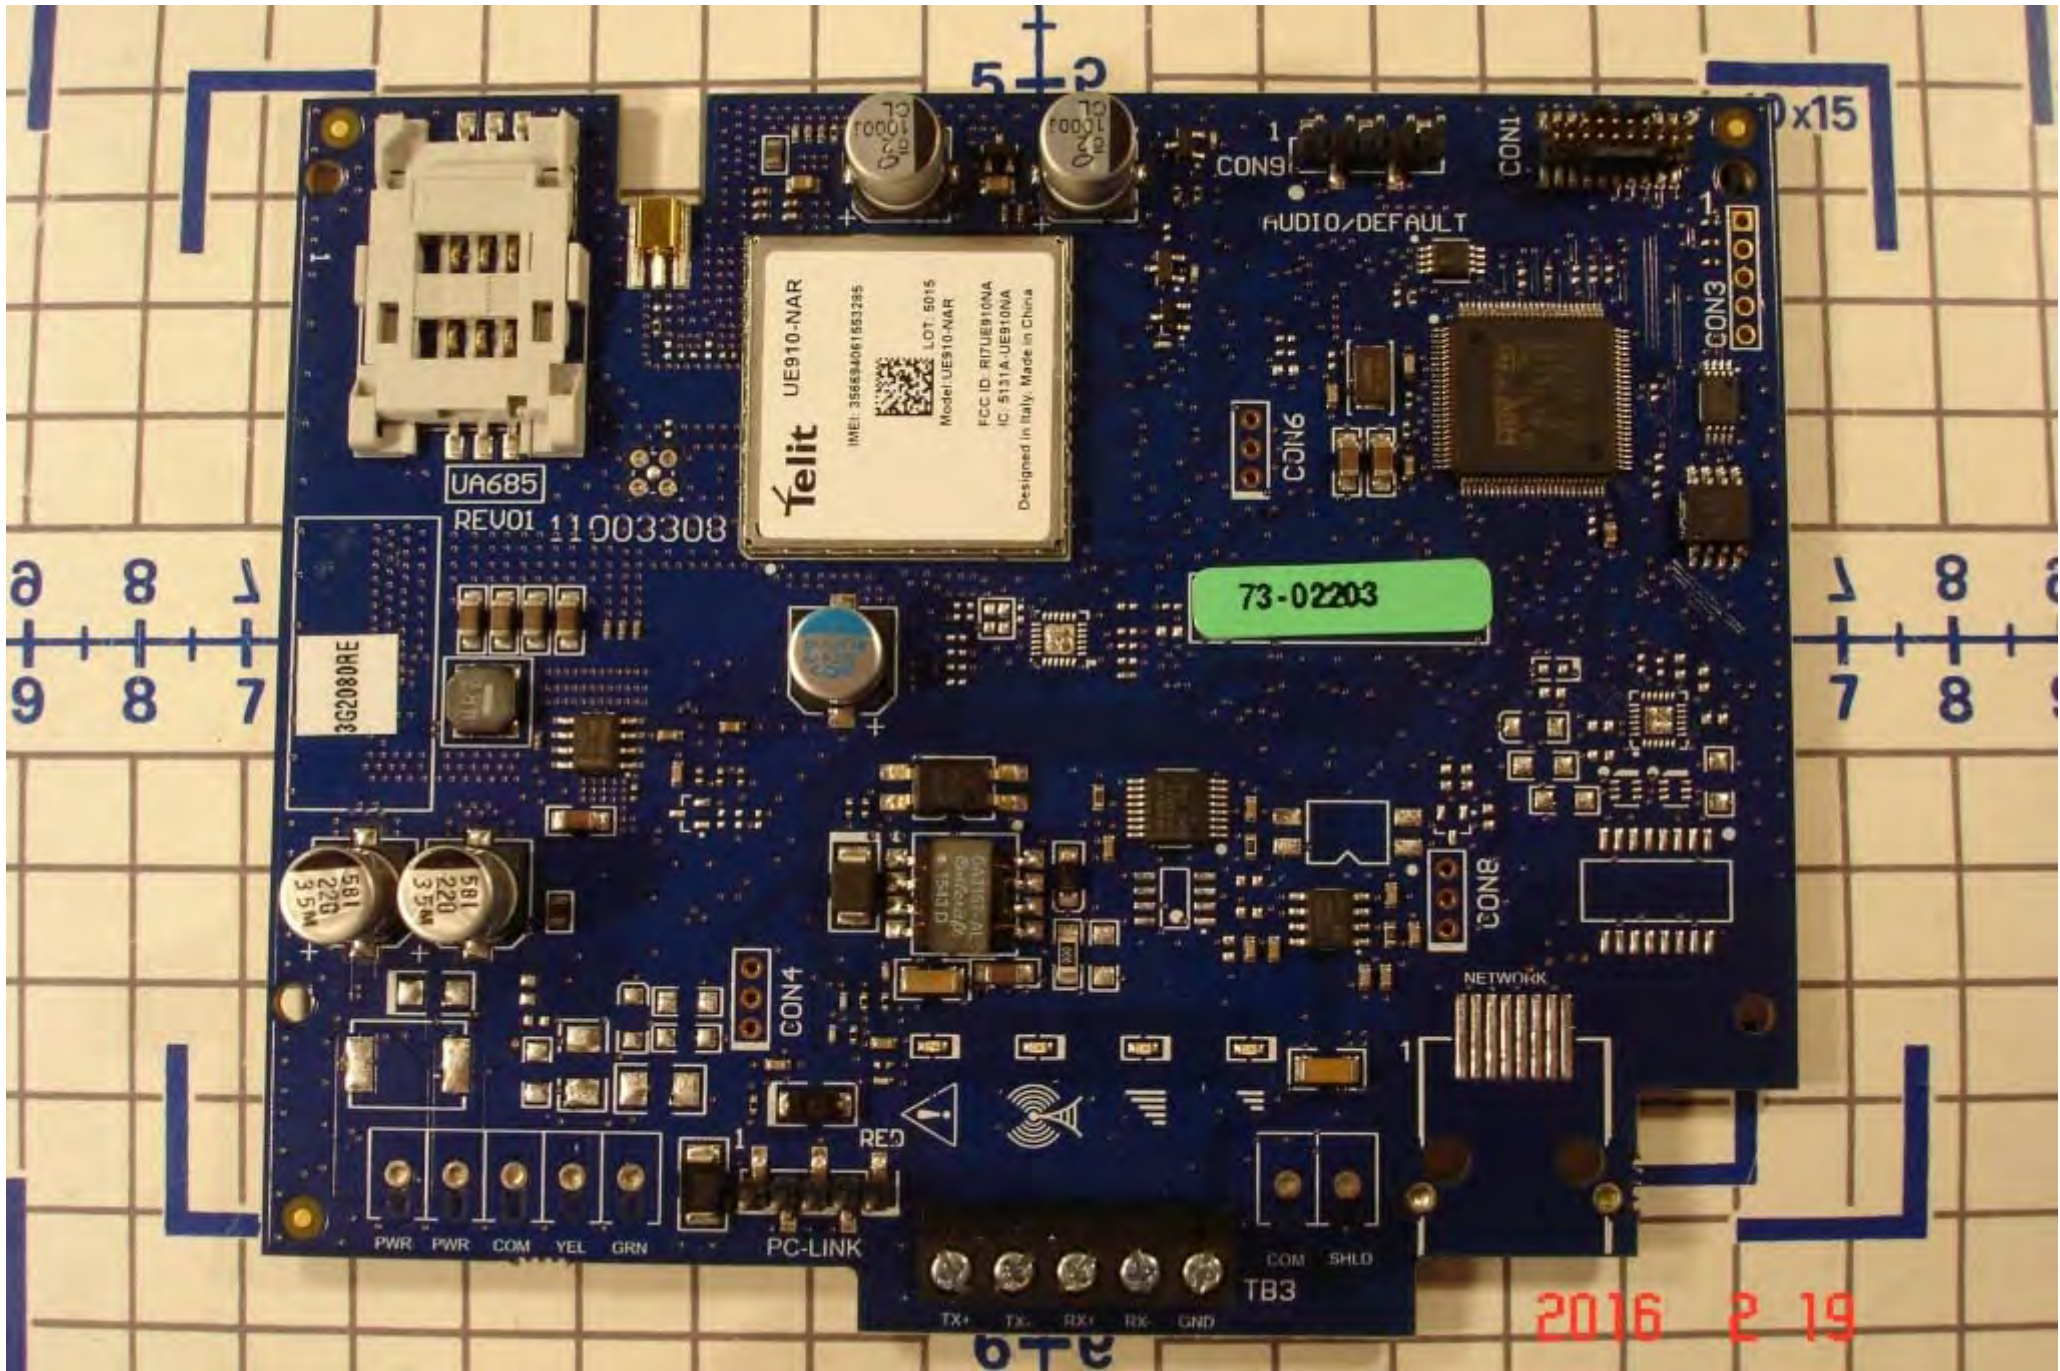

6+e

Telit  
UE910-NAR  
IMEI: 356684061553285  
LOT: 5015  
Model: UE910-NAR  
FCC ID: R7UUE910NA  
IC: 5131A-UE910NA  
Designed in Italy. Made in China

73-02203

3G2080RE

UA685  
REV01 11003308

581  
220  
3.5M