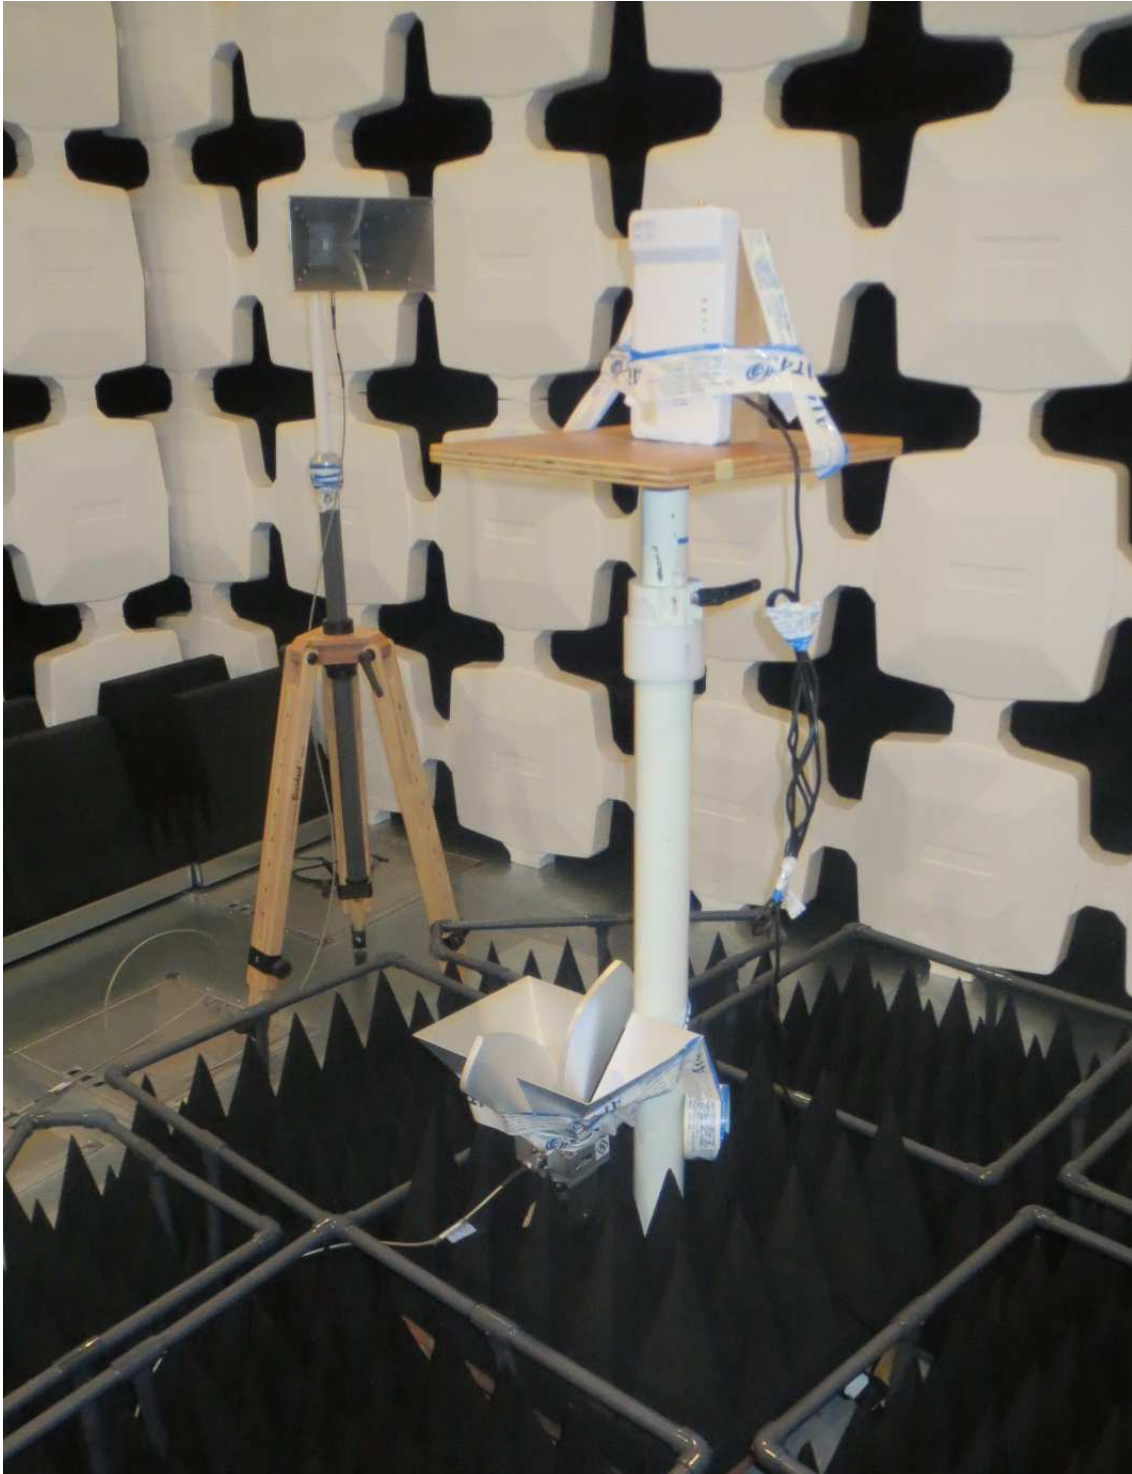

Appendix B - Photographs

EQUIPMENT VIEW

GENERAL SET-UP FOR RADIATED MEASUREMENTS

Set-up with external antenna

GENERAL SET-UP FOR RADIATED MEASUREMENTS

Set-up with internal antenna

TEST SET-UP FOR RADIATED MEASUREMENTS BELOW 1 GHz

Set-up with external antenna

Set-up with internal antenna

TEST SET-UP FOR RADIATED MEASUREMENTS ABOVE 1GHz

Set-up with external antenna

Set-up with internal antenna

TEST SET-UP FOR CONDUCTED MEASUREMENTS