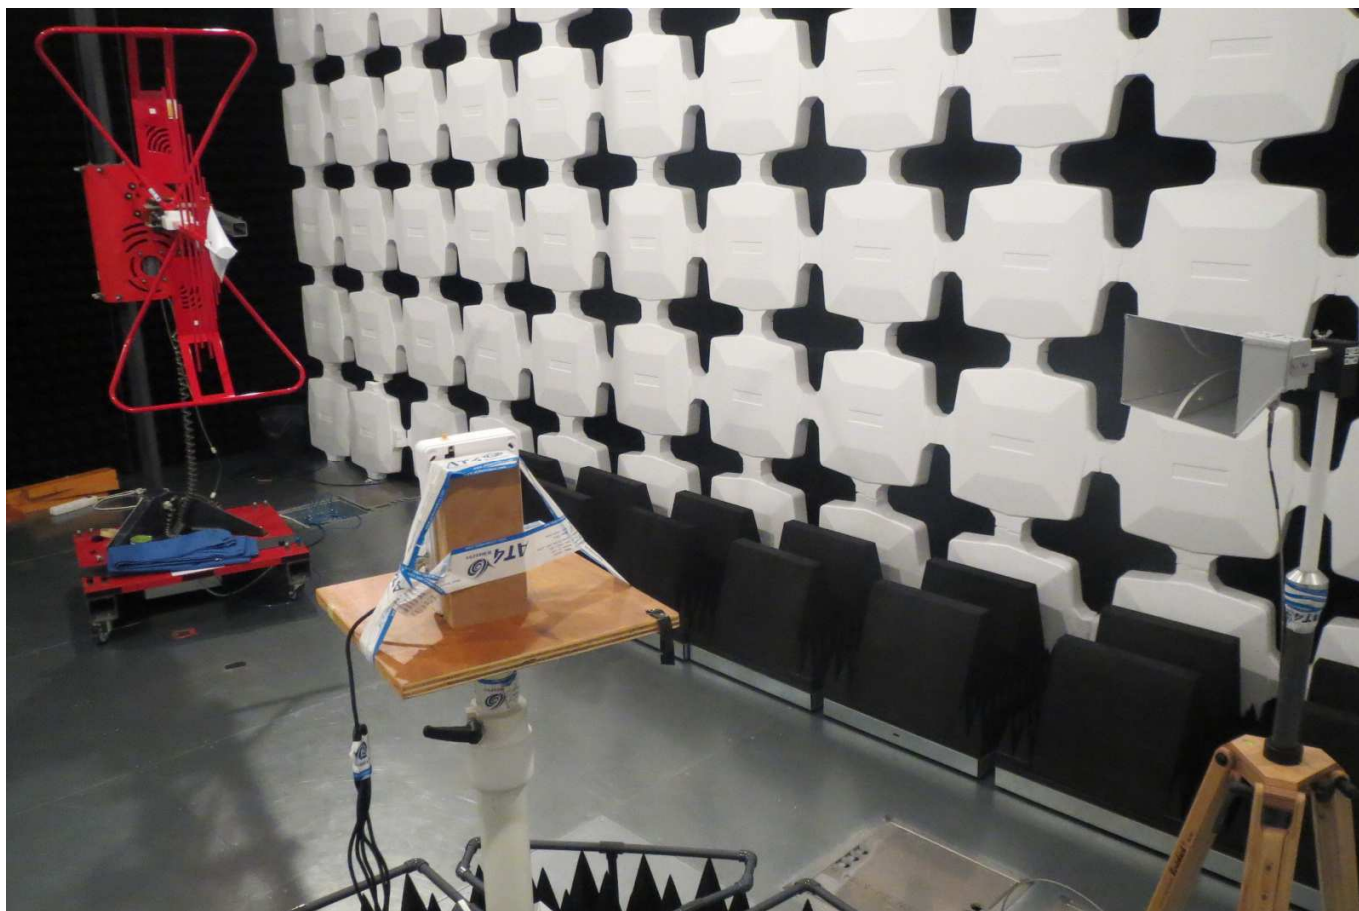

Appendix B - Photographs

EQUIPMENT VIEW

GENERAL SET-UP FOR RADIATED MEASUREMENTS

Set-up with external antenna

GENERAL SET-UP FOR RADIATED MEASUREMENTS

Set-up with internal antenna

TEST SET-UP FOR RADIATED MEASUREMENTS BELOW 1 GHz

Set-up with external antenna

Set-up with internal antenna

TEST SET-UP FOR RADIATED MEASUREMENTS ABOVE 1GHz

Set-up with external antenna

Set-up with internal antenna

TEST SET-UP FOR CONDUCTED MEASUREMENTS