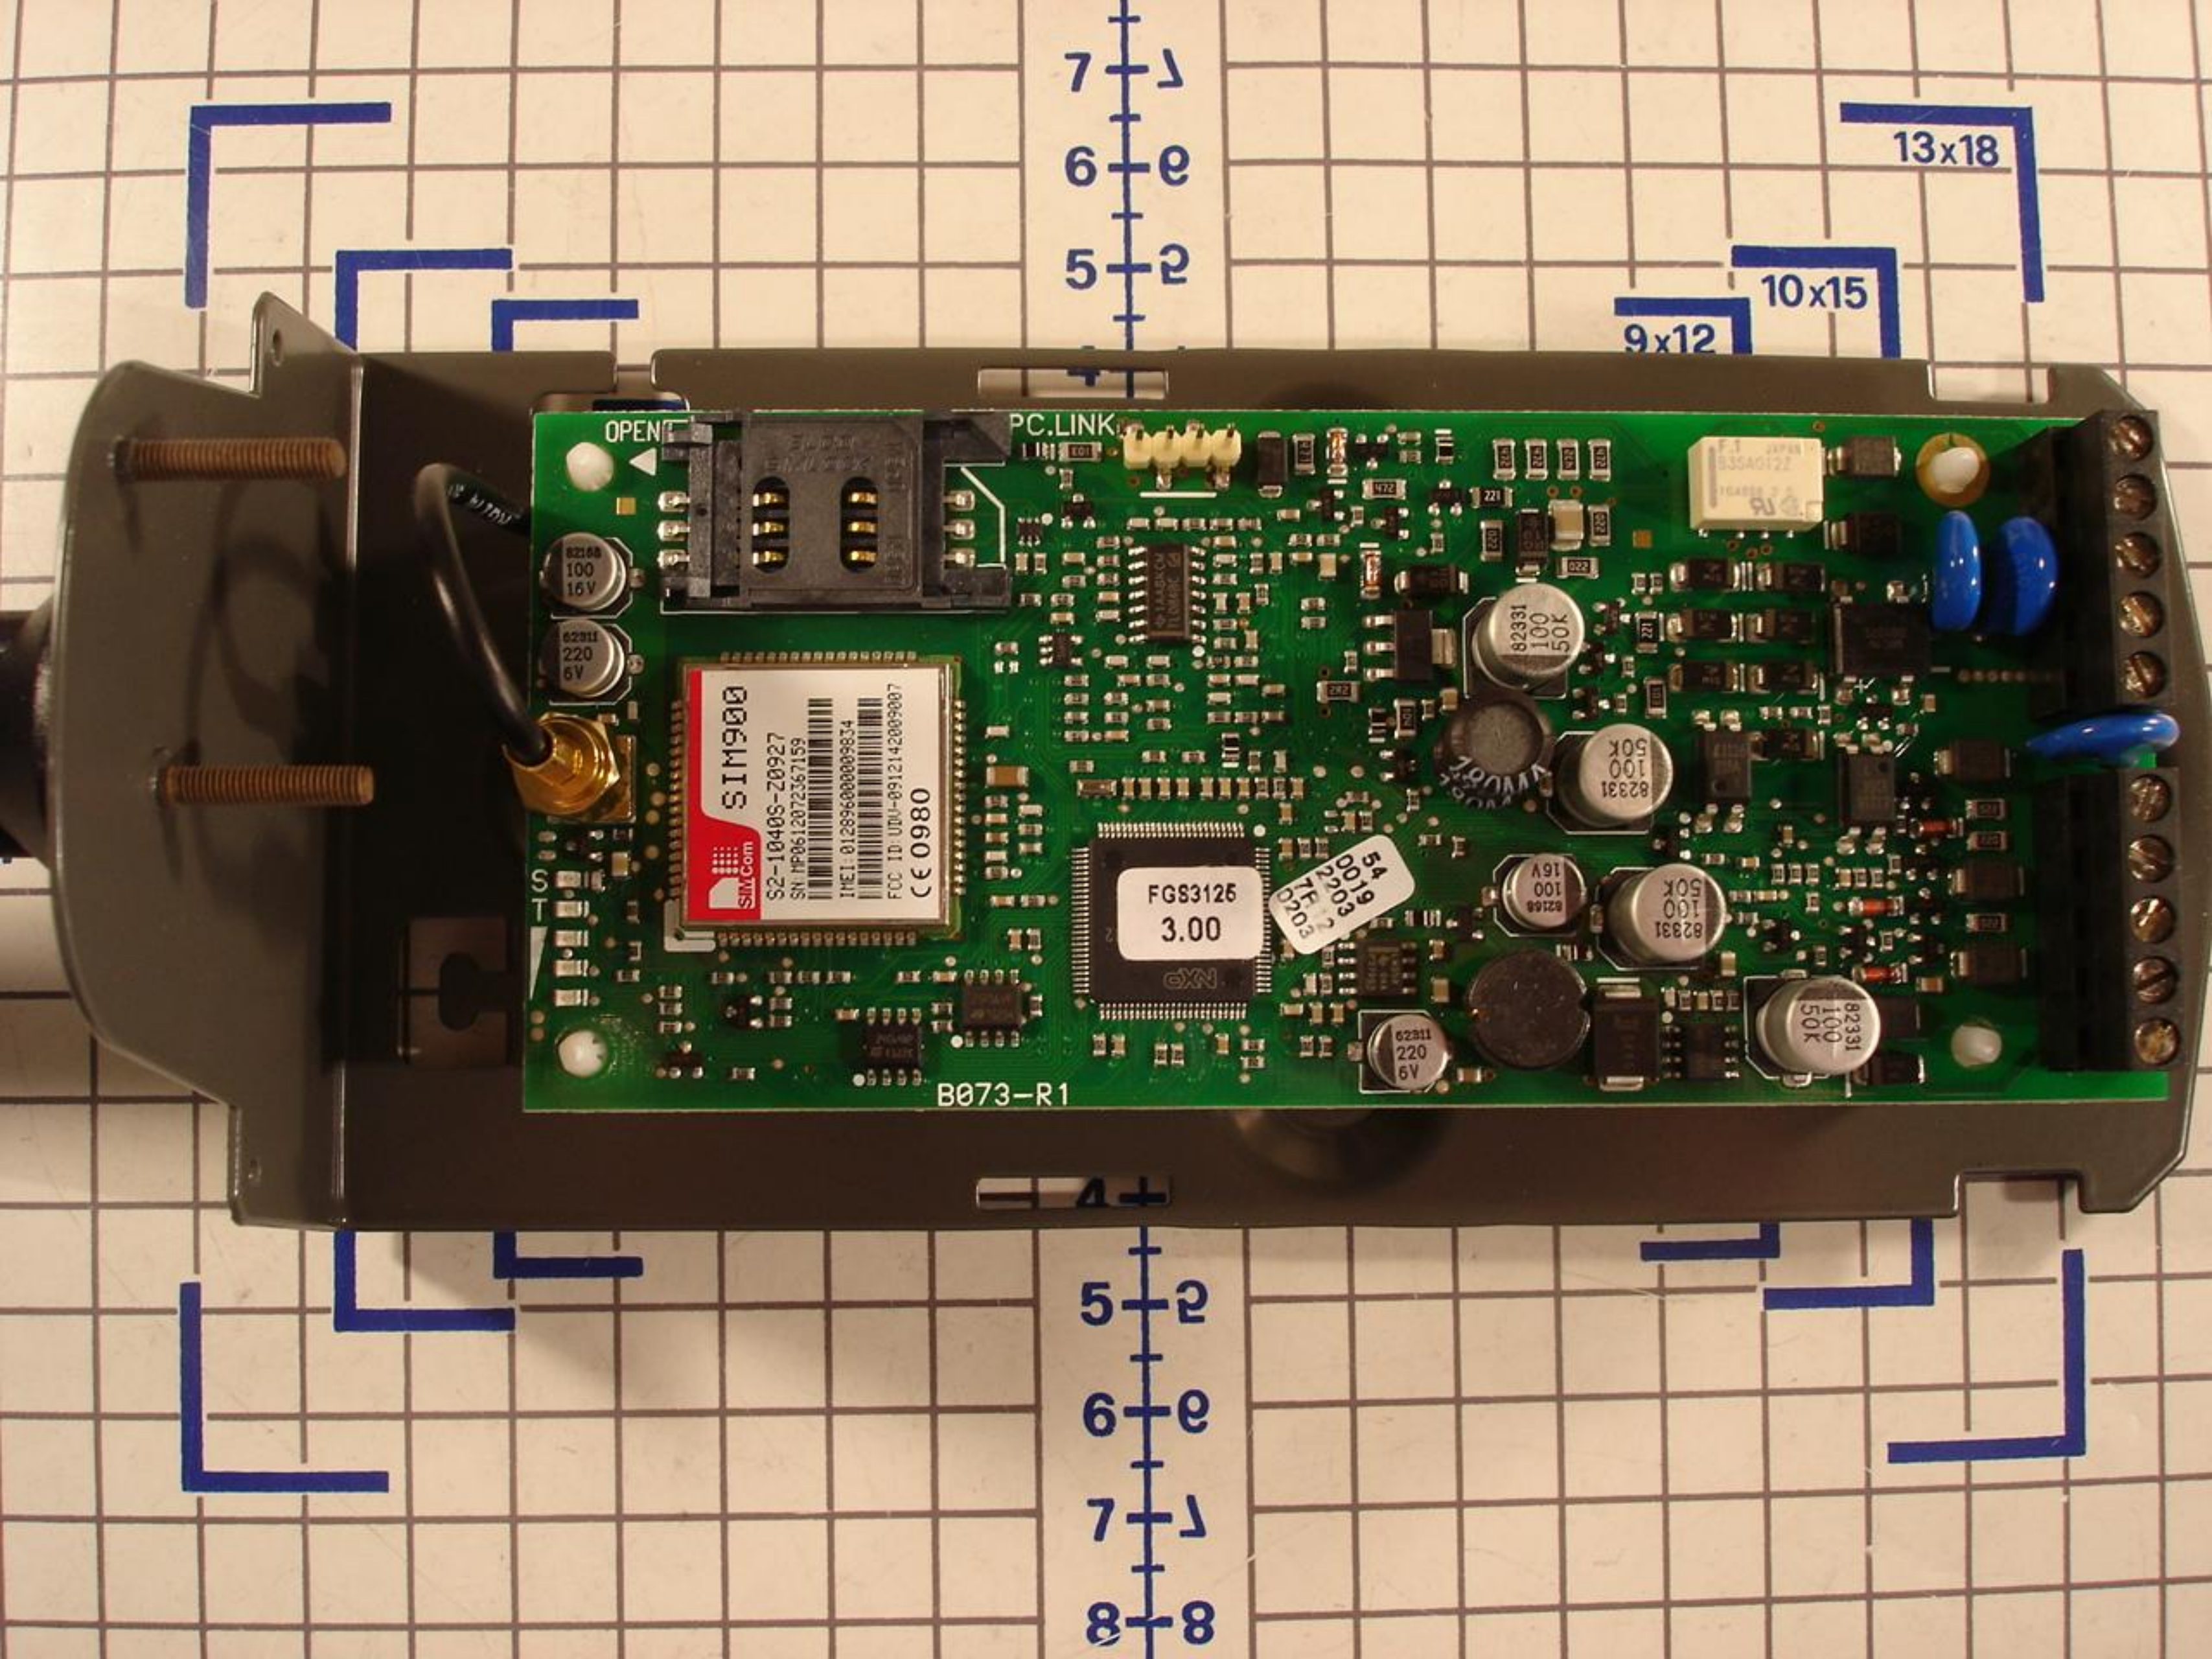

7
6
5

13x18

10x15

9x12

OPEN

PC.LINK

SIM900
SIM.Com
S2-1040S-Z0927
SN: MP0612072367159
IMEI: 012896000009834
FCC ID: UTM-0912142009007
CE 0980

FGS3125
3.00

54
0019
2203
0203

B073-R1

ST

5
6
7
8