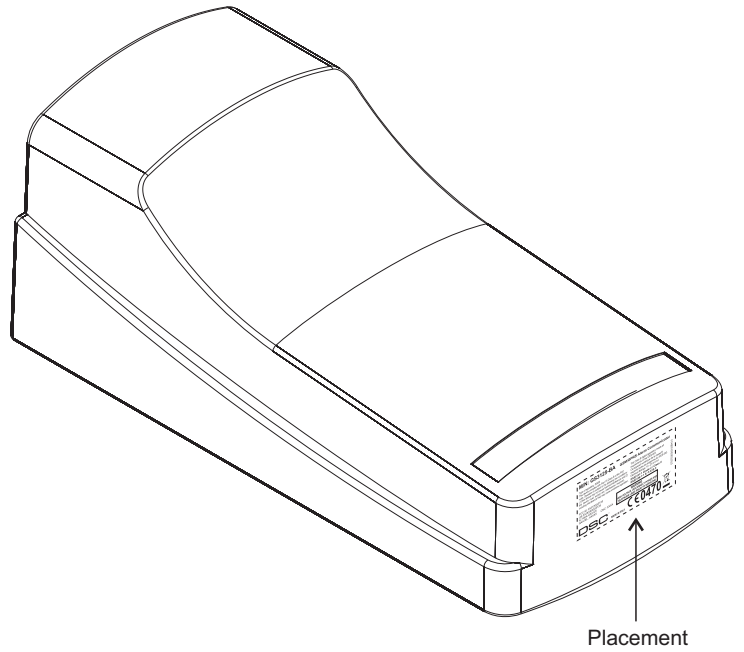

LABEL SPECIFICATIONS	
PRINTING FILE	\\Teo1fil02\etichette\gs3125ba\etidtd2e\r00.lbl
PRINTING METHOD	N/A
MATERIAL P/N	N/A
MATERIAL DESCRIP	N/A
ARTWORK	1 color
COLOR NR. 1	■ BLACK
COLOR NR. 2	
COLOR NR. 3	
NOTES	

BENTEL SECURITY srl		DESIGNED FOR		DRAFTSMAN Gianni Santori		SCALE 1:1			
COD.	ETIDTD2EGS3125BA	REV.	0.0	DESCR.	GS3125-BA 60X30 ETICHET .DATI		DATE	22/05/2012	
FILE	ETIDTD2EGS3125BA 0.0	BRAND	DSC new	LANG.	ENGLISH	SOFT.	B5.0	VOLUME	GS3125BA
NOTES <i>Unless otherwise specified dimensions are in mm.</i>								SIGN	
LEVELS	Label	+ Artwork	+ Dimensions	+ Placement	+	+	+	+	