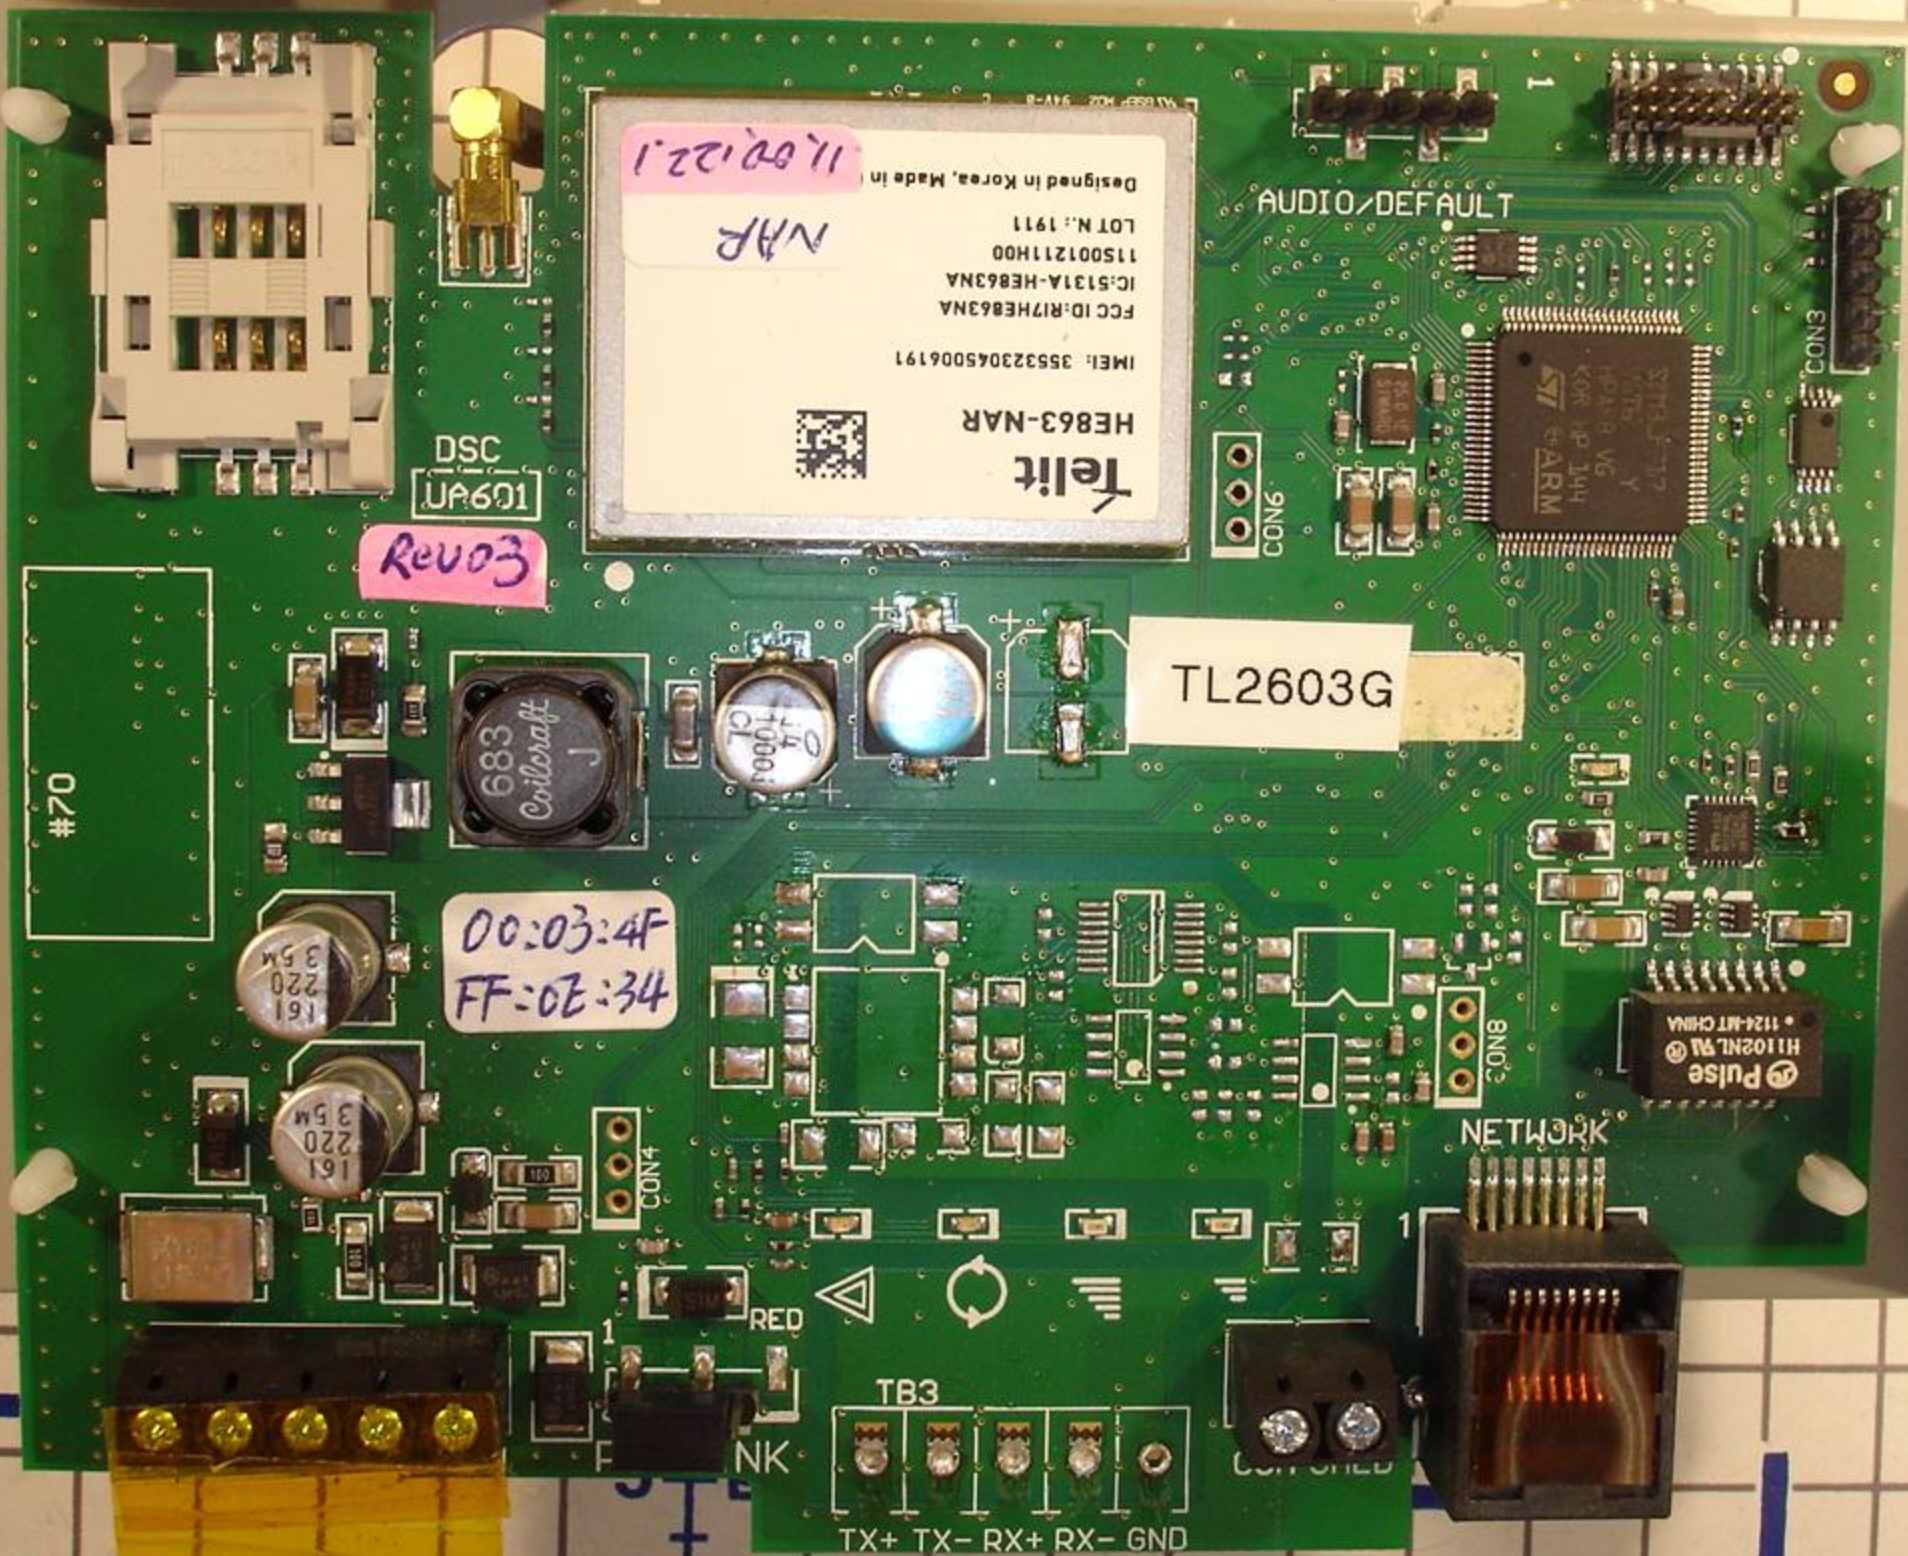

20x25

18x24

9 8

11 15 13

8 7

9 e

Designed in Korea, Made in Korea
 LOT N.: 1911
 IC: 5131A-HE863NA
 FCC ID: R17HE863NA
 IMEI: 35523045006191
HE863-NAR
 Telit

11.00.12.1
 NAR

AUDIO/DEFAULT

TL2603G

Rev03

00:03:4F
FF:0E:34

#70

DSC
UA9N

Pulse
H1102N.PA
1124-MT CHINA

NETWORK