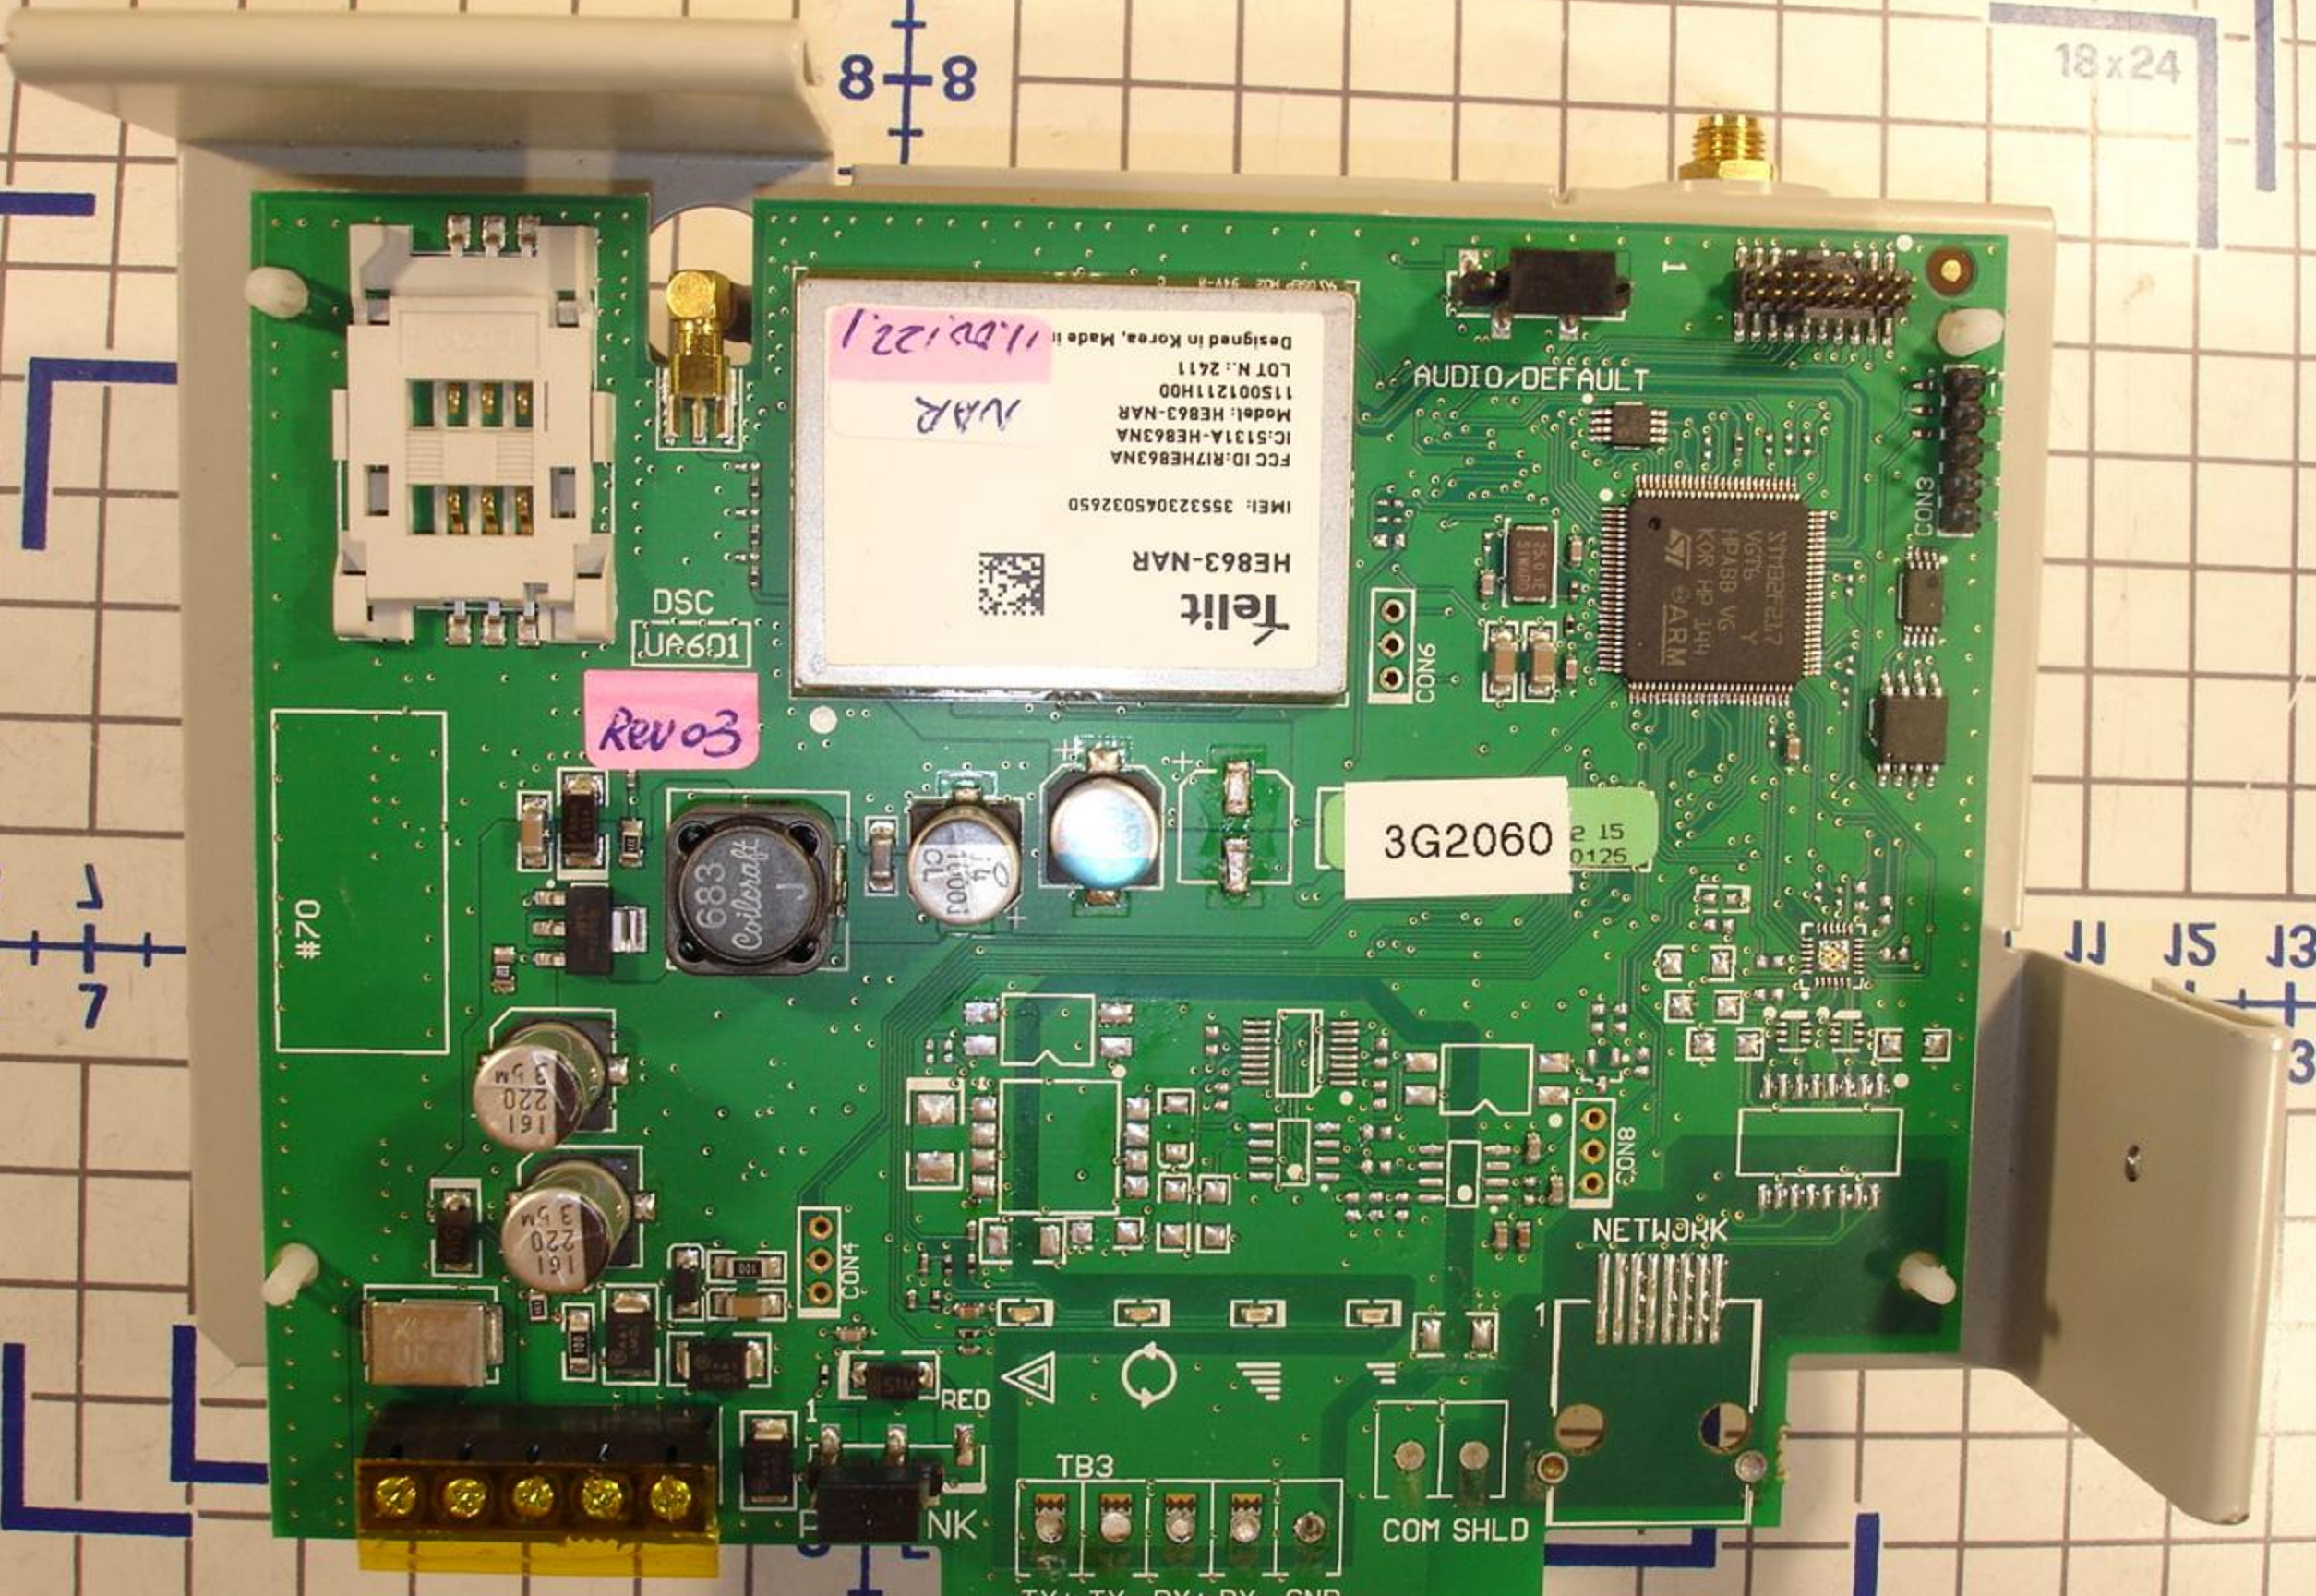

6 e

Designed in Korea, Made in Korea
 LOT N.: 2411
 115001211H00
 Model: HE863-NAR
 IC: S131A-HE863NA
 FCC ID: R17HE863NA
 IMEI: 355323045032650
HE863-NAR
 Telit

Rev 03

3G2060 2 15 0125

#70

683 Coilcraft

161 220 3.5M