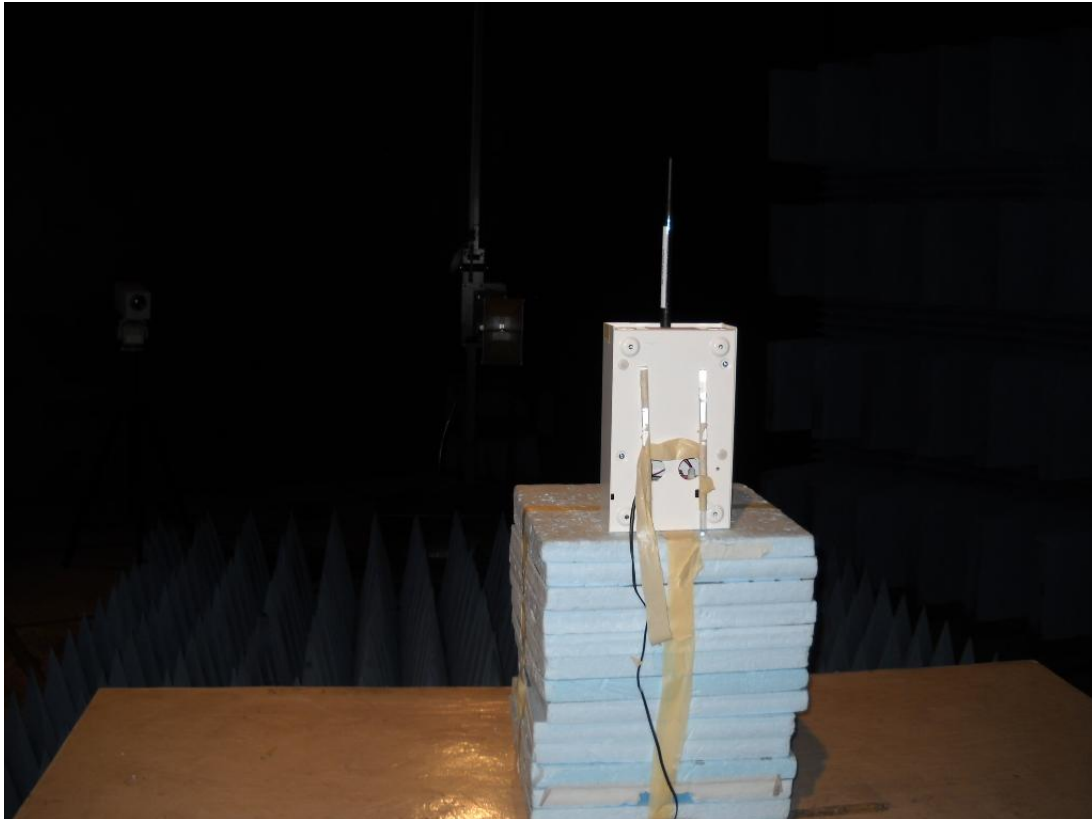

Test Setup Pictures

TEST REPORT #: EMC_TYCOS_039_3G3070

EIRP Test Setup Pictures

Radiated Spurious Emissions Test Setup Pictures

9kHz-30MHz

30-1MHz

1-18MHz

18-19.1MHz

Conducted Emissions Test Setup Pictures