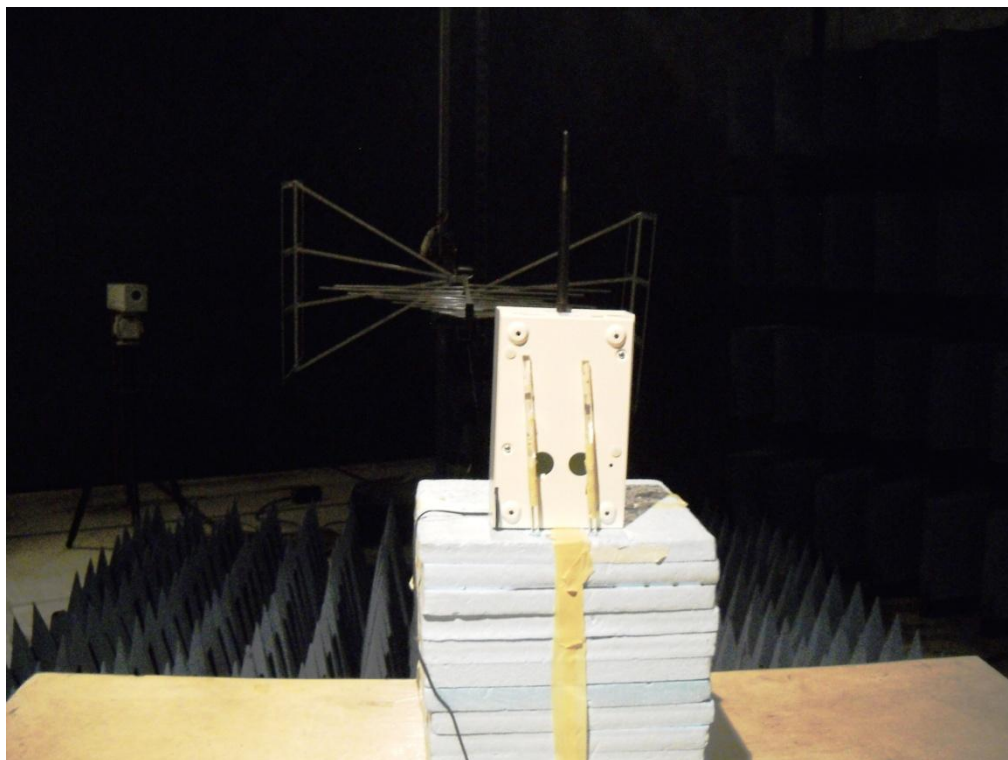

Test Setup Pictures

TEST REPORT #: EMC_TYCOS_039_3G3070

EIRP Test Setup Pictures

Radiated Spurious Emissions Test Setup Pictures

9kHz-30MHz

30-1MHz

1-18MHz

18-19.1MHz

Conducted Emissions Test Setup Pictures