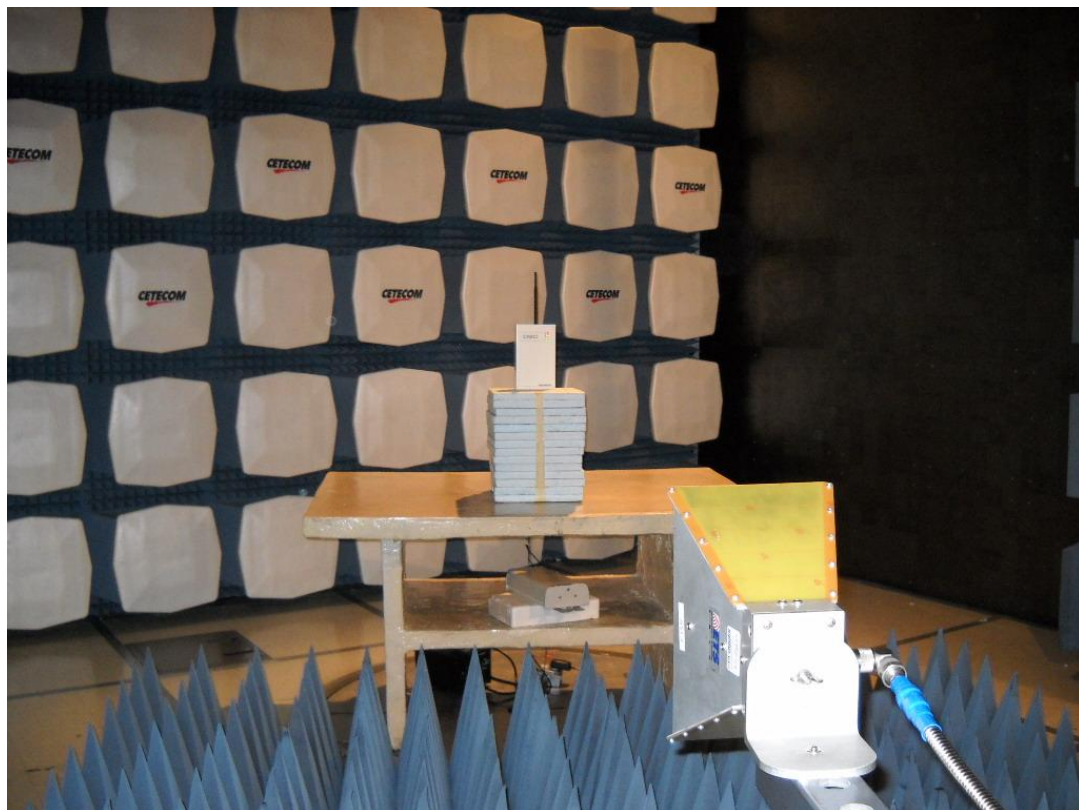

Test Setup Pictures

TEST REPORT #: EMC_TYCOS_039_3G3070

EIRP Test Setup Pictures

Radiated Spurious Emissions Test Setup Pictures

9kHz-30MHz

30-1MHz

1-18MHz

18-19.1MHz

Conducted Emissions Test Setup Pictures