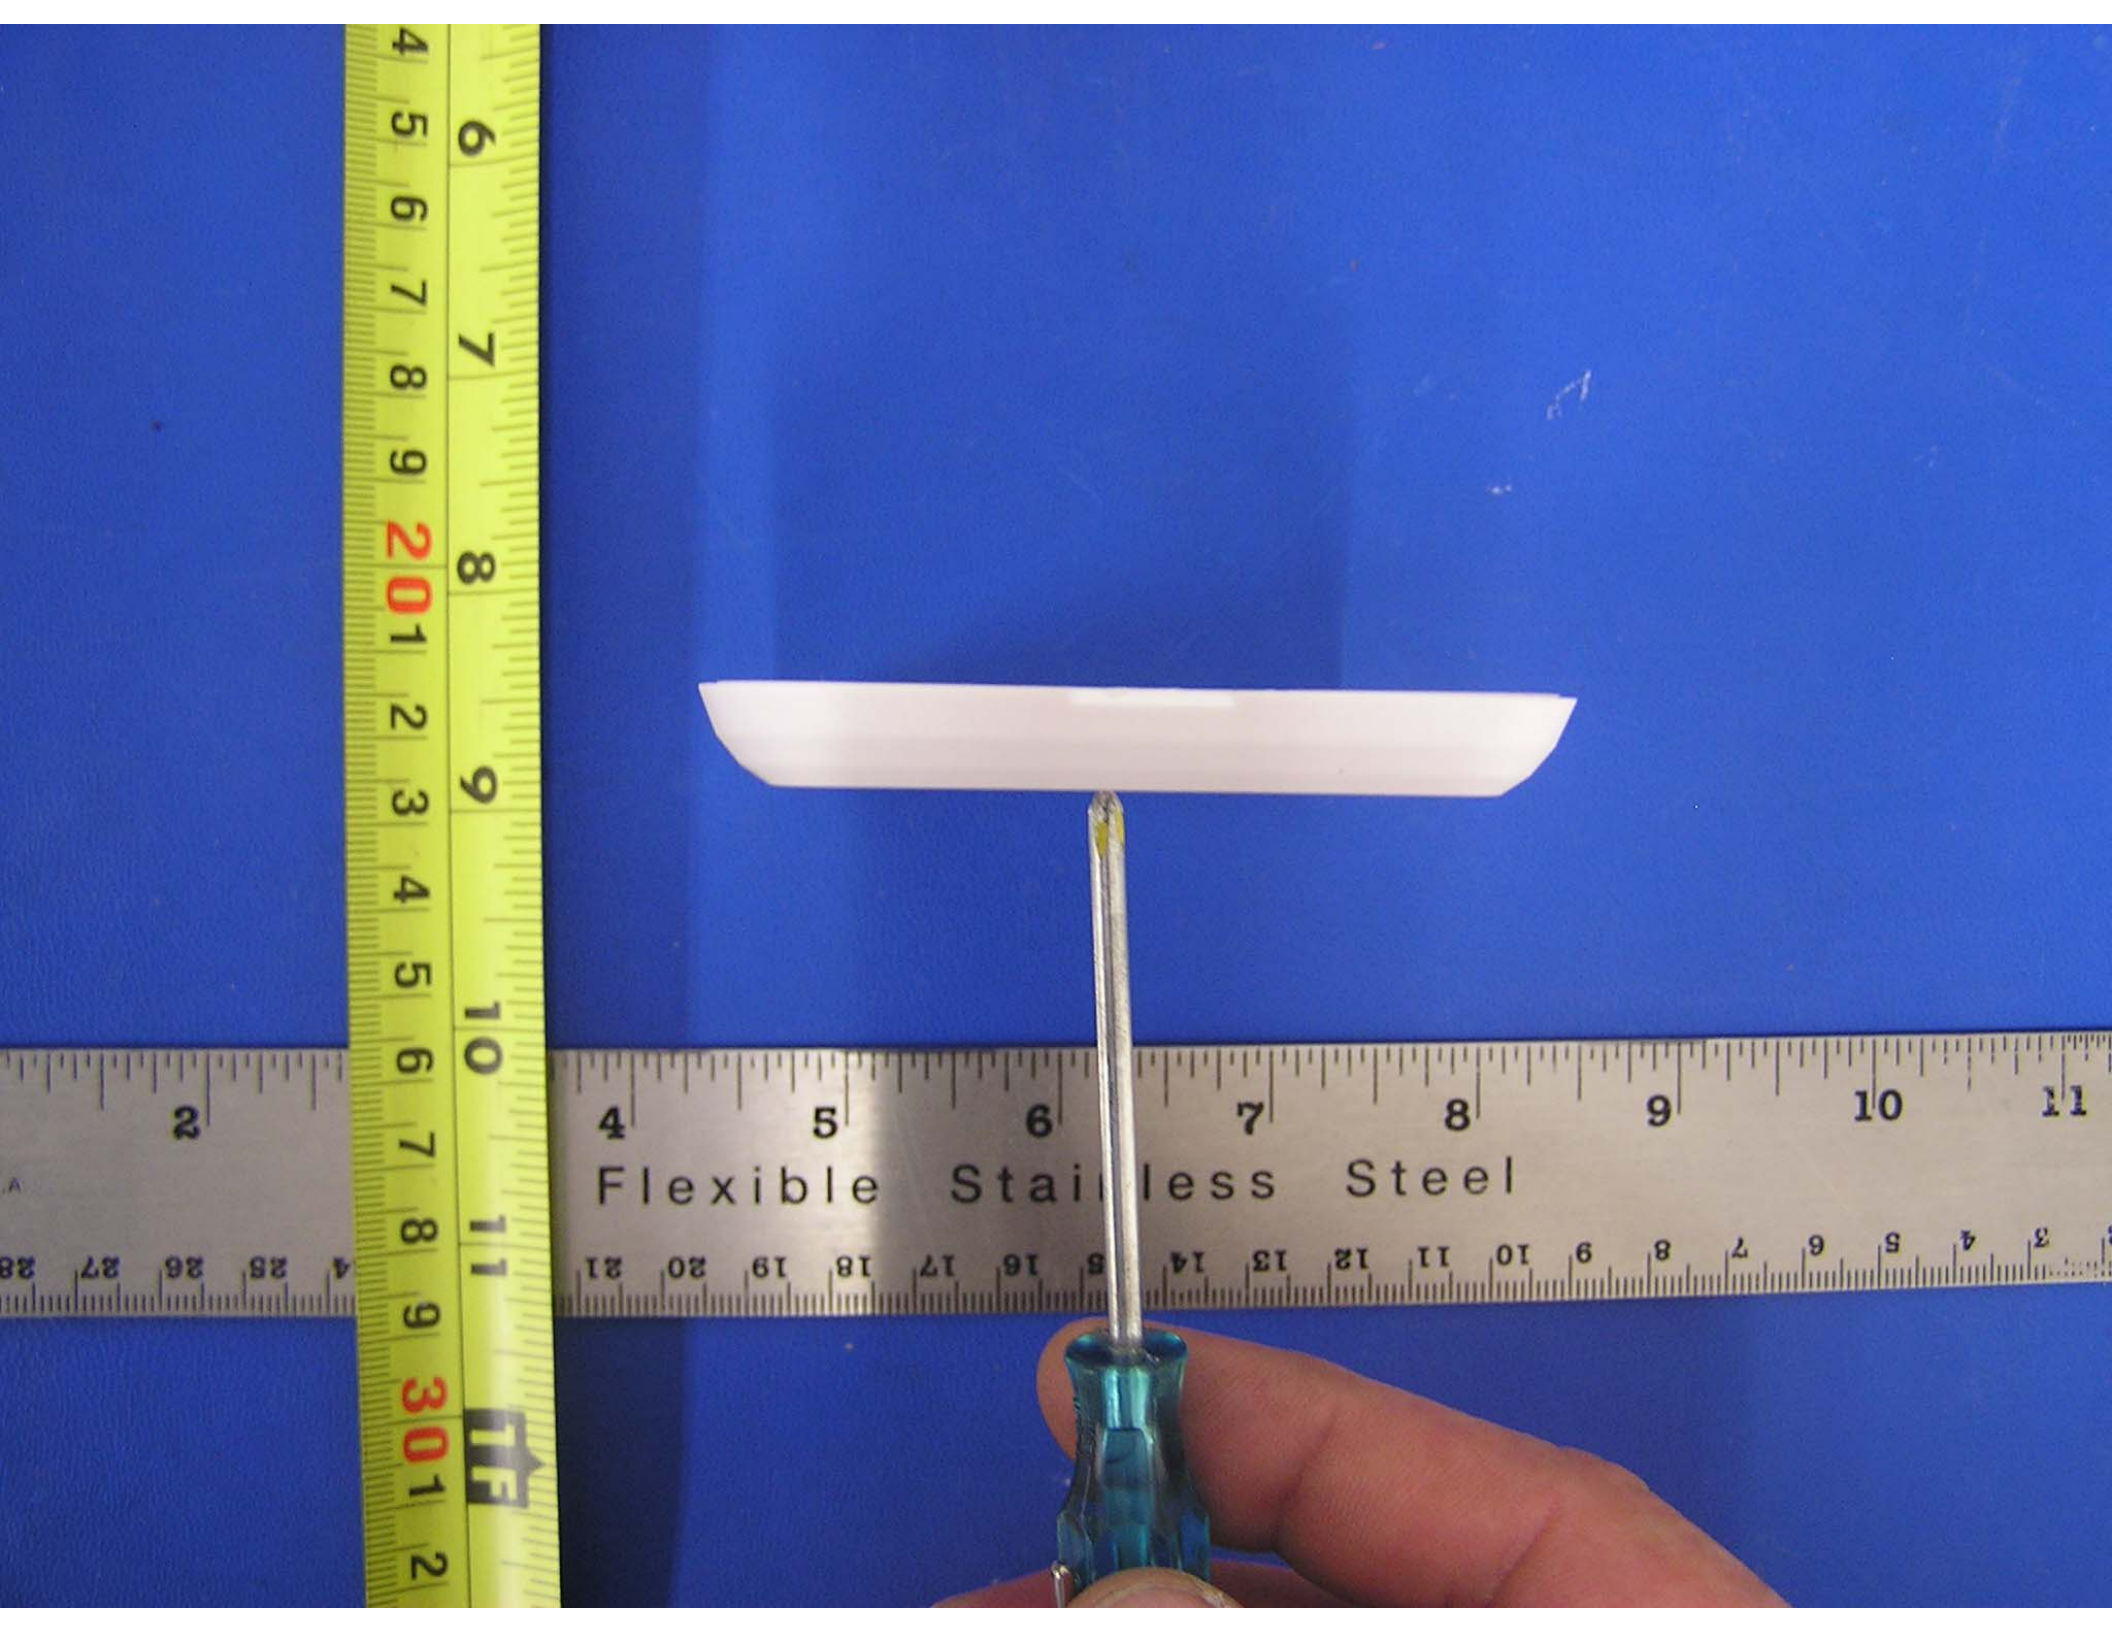

Test Software
1040-02 will fail
433.92 MHz
Secure Wireless

62851F

Flexible Stainless Steel

4
5
6
6
7
7
8
8
9
20
1
2
3
9
4
5
10
6
7
8
11
9
30
1
2

4 5 6 7 8 9 10 11
Flexible Stainless Steel
4 5 6 7 8 9 10 11 12 13 14 15 16 17 18 19 20 21