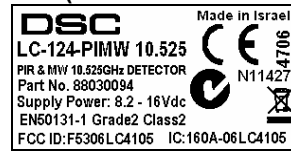

7004722 (On Back of the detector)