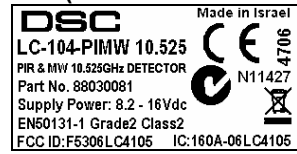

7004721 (On Back of the detector)