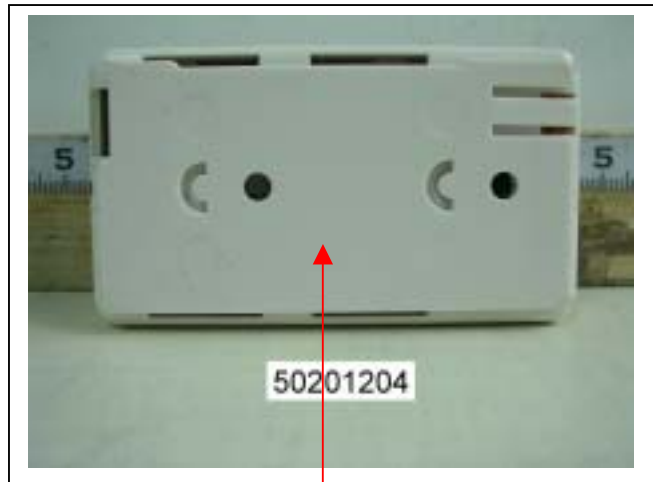

FCC ID LABEL FORMAT AND LOCATION

Digital Security Controls

FCC ID: F5305WS4965

FCC ID: F5305WS4965

This device complies with part 15 of the FCC Rules. Operation is subject to the following two conditions: (1) This device may not cause harmful interference, and (2) this device must accept any interference received, including interference that may cause undesired operation.

FCC ID LABEL AREA