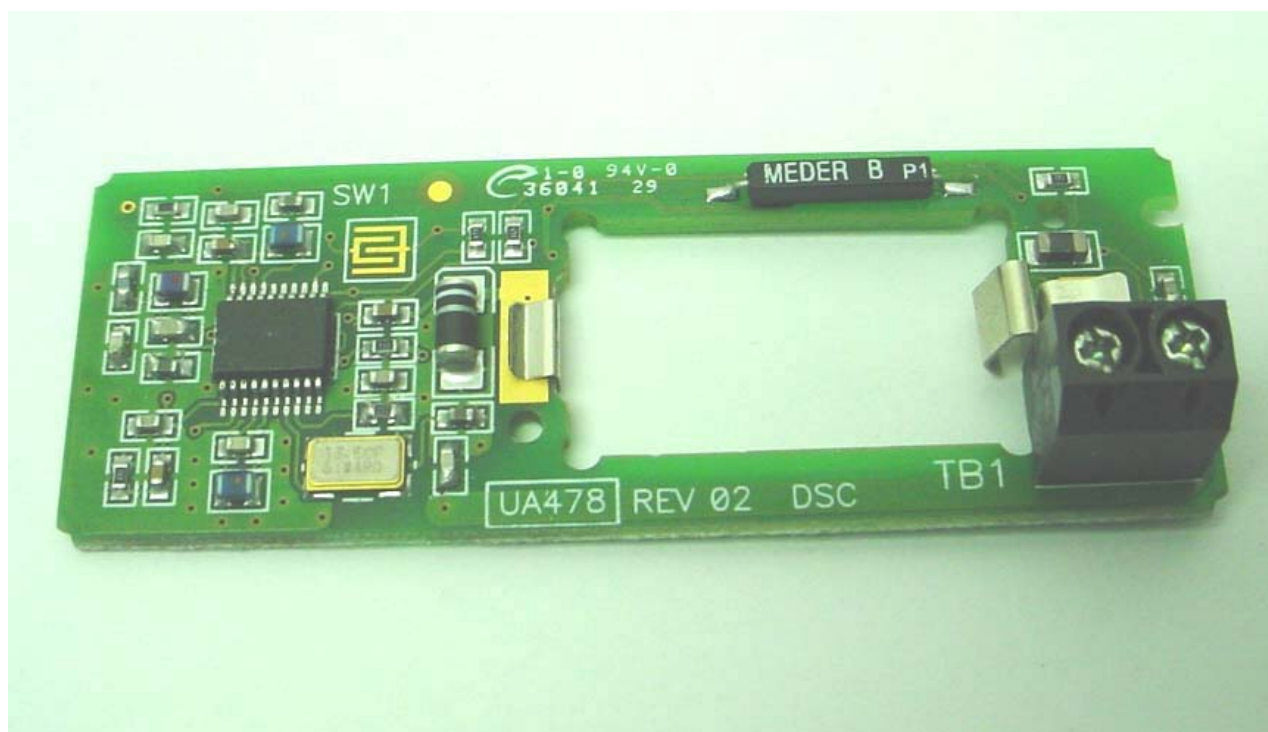

**ANNEX 3 – INTERNAL PHOTOGRAPHS**

**DIGITAL SECURITY CONTROLS LTD.  
Wireless Door/Window Contact, Model WS4945  
FCC ID: F5304WS4945  
IC: 160A-WS4945**

# ANNEX 3 – INTERNAL PHOTOGRAPHS

DIGITAL SECURITY CONTROLS LTD.  
Wireless Door/Window Contact, Model WS4945  
FCC ID: F5304WS4945  
IC: 160A-WS4945

**ANNEX 3 – INTERNAL PHOTOGRAPHS**

**DIGITAL SECURITY CONTROLS LTD.  
Wireless Door/Window Contact, Model WS4945  
FCC ID: F5304WS4945  
IC: 160A-WS4945**