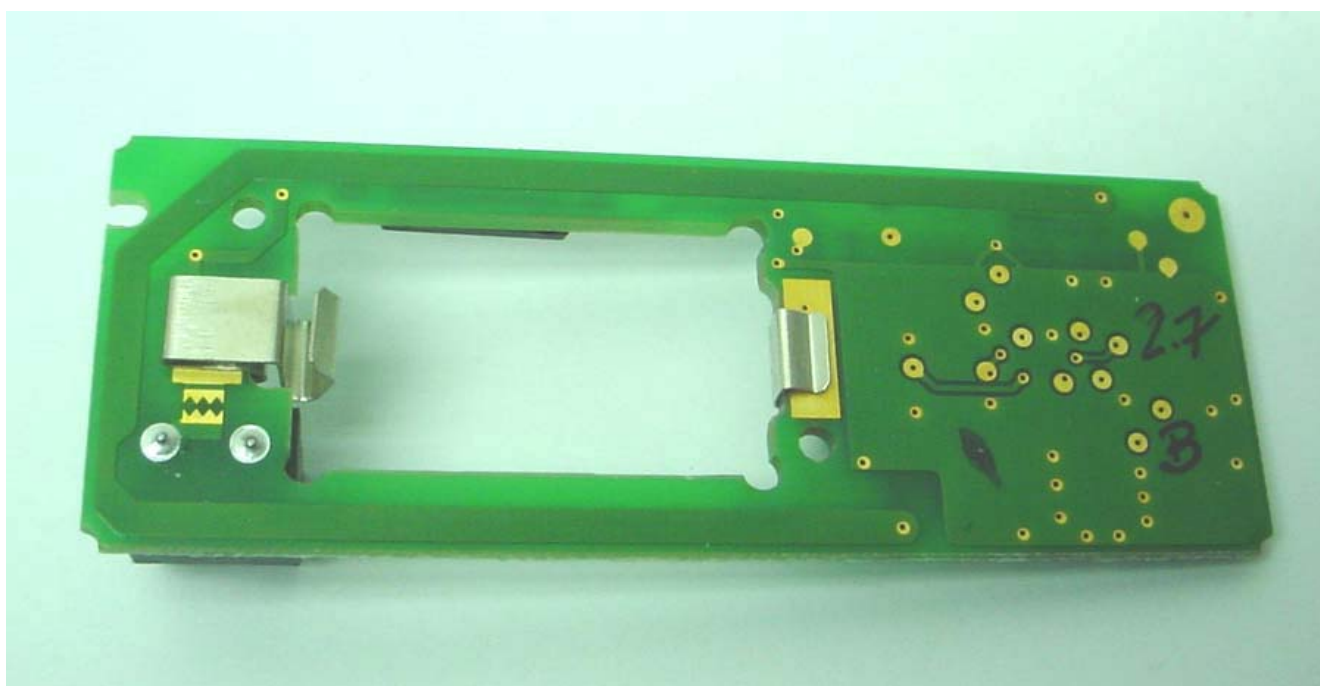

**ANNEX 3 – INTERNAL PHOTOGRAPHS**

**DIGITAL SECURITY CONTROLS LTD.  
Wireless Door/Window Contact, Model WS4945  
FCC ID: F5304WS4945  
IC: 160A-WS4945**

# ANNEX 3 – INTERNAL PHOTOGRAPHS

DIGITAL SECURITY CONTROLS LTD.  
Wireless Door/Window Contact, Model WS4945  
FCC ID: F5304WS4945  
IC: 160A-WS4945

**ANNEX 3 – INTERNAL PHOTOGRAPHS**

**DIGITAL SECURITY CONTROLS LTD.  
Wireless Door/Window Contact, Model WS4945  
FCC ID: F5304WS4945  
IC: 160A-WS4945**