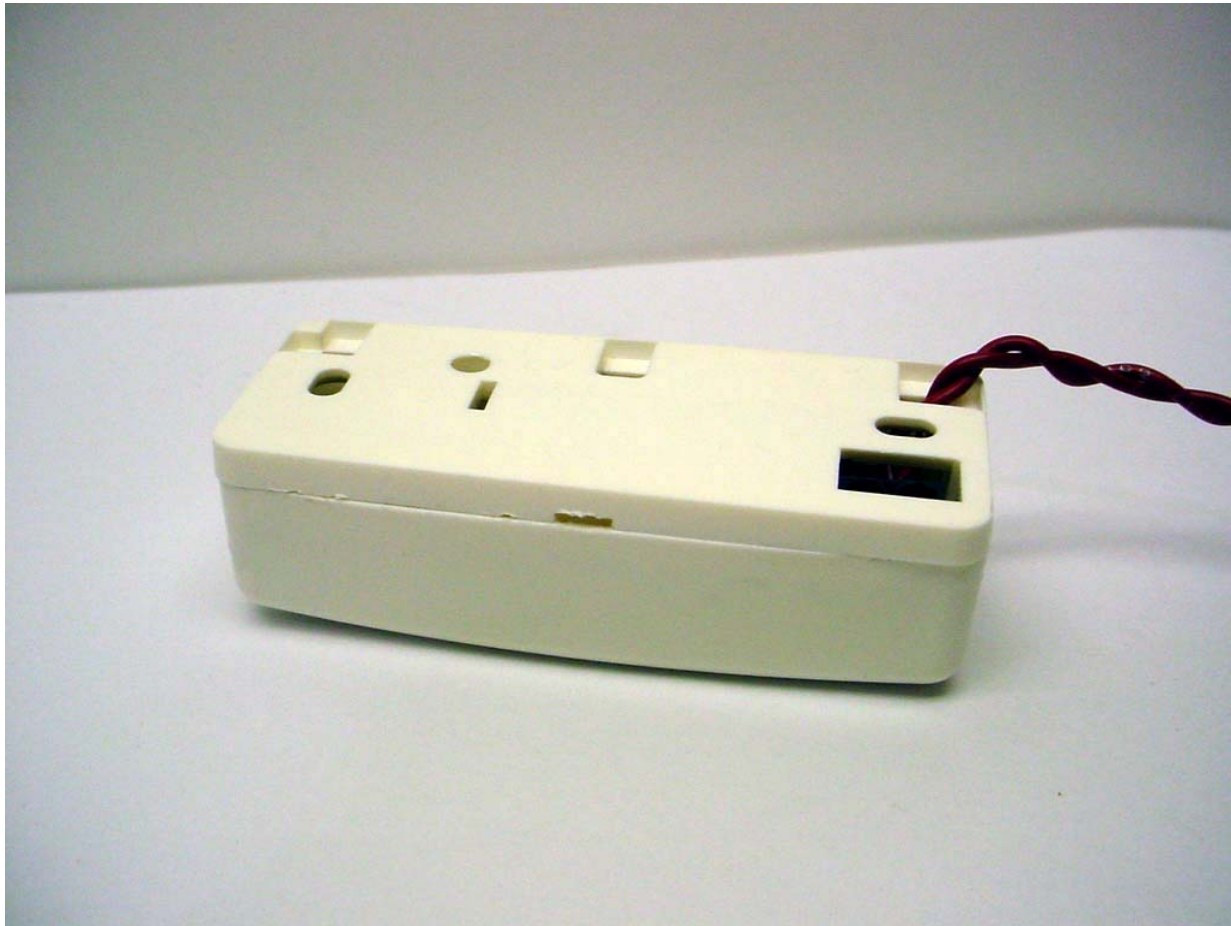

ANNEX 2 – EXTERNAL PHOTOGRAPHS

**DIGITAL SECURITY CONTROLS LTD.
Wireless Door/Window Contact, Model WS4945
FCC ID: F5304WS4945
IC: 160A-WS4945**

ANNEX 2 – EXTERNAL PHOTOGRAPHS

**DIGITAL SECURITY CONTROLS LTD.
Wireless Door/Window Contact, Model WS4945
FCC ID: F5304WS4945
IC: 160A-WS4945**