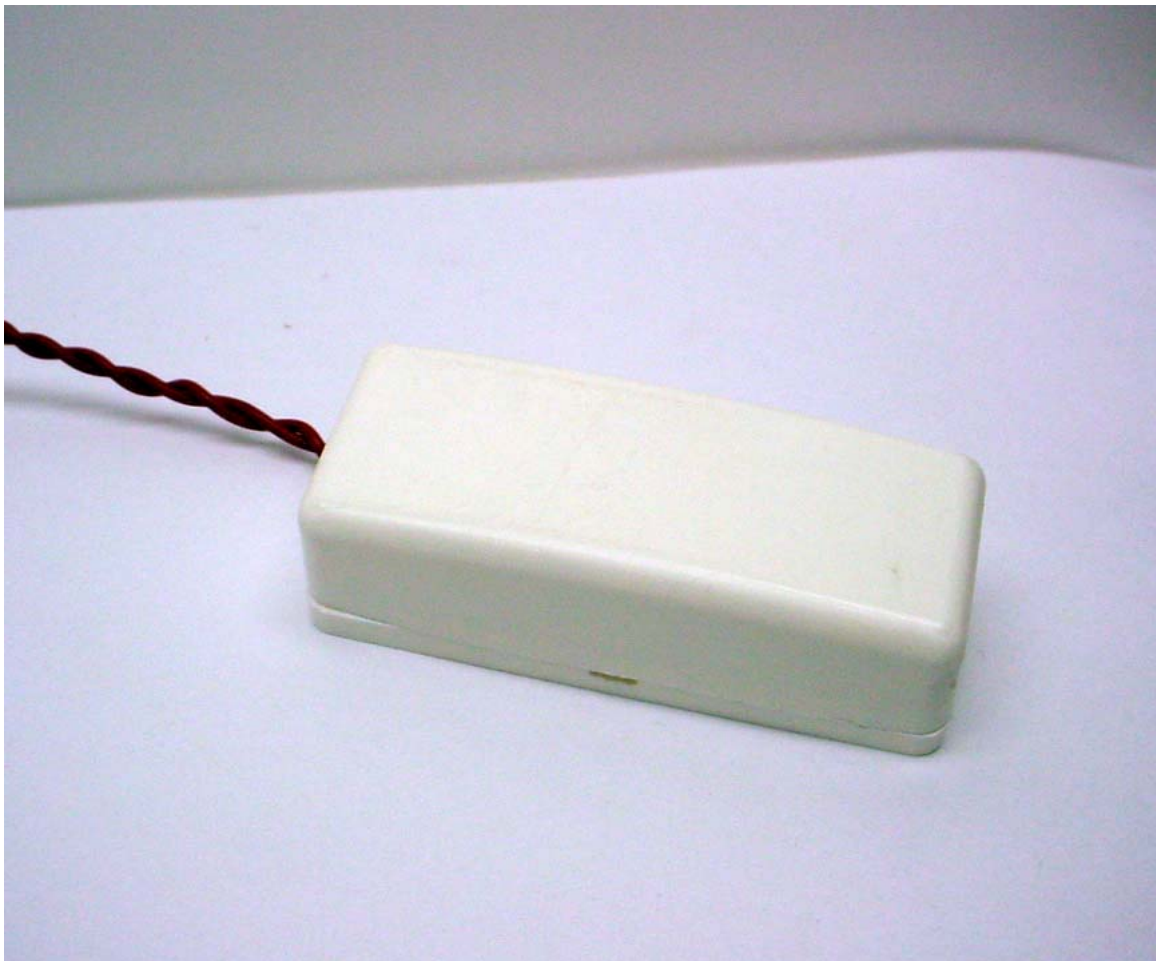

ANNEX 2 – EXTERNAL PHOTOGRAPHS

**DIGITAL SECURITY CONTROLS LTD.
Wireless Door/Window Contact, Model WS4945
FCC ID: F5304WS4945
IC: 160A-WS4945**

ANNEX 2 – EXTERNAL PHOTOGRAPHS

**DIGITAL SECURITY CONTROLS LTD.
Wireless Door/Window Contact, Model WS4945
FCC ID: F5304WS4945
IC: 160A-WS4945**