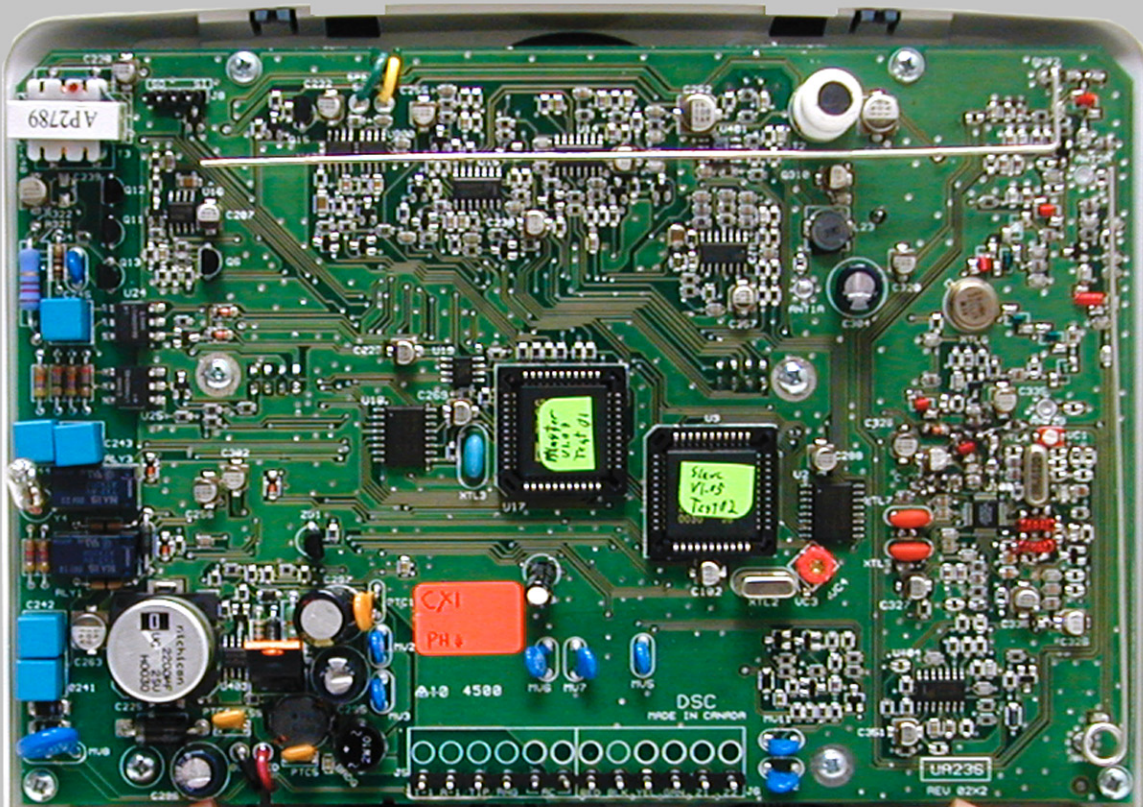

DSC SEALED RECHARGEABLE BATTERY
BD 3.5-6 (6V, 3.5Ah)

• Charging Instruction (at 25°C)

Type	Voltage	Initial Current
Stand-By Use	6.75 - 6.90V	NO Limit
Cyclic Use	7.20-7.35V	1.05A Max

Digital Security Controls Ltd.   Made in China   000000