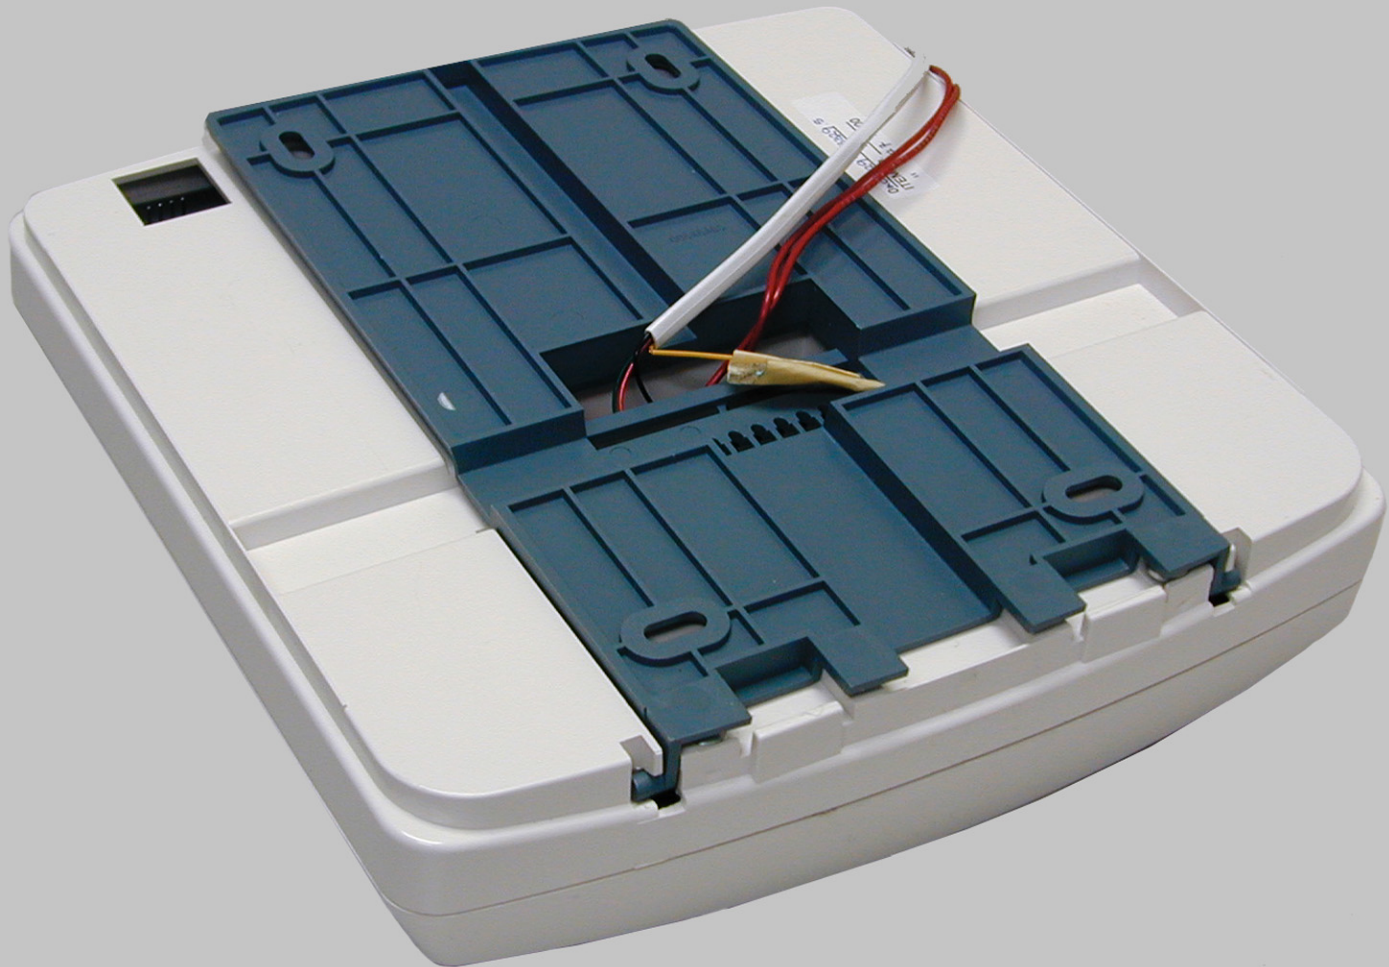

Ready Armed System

- Stay
 - Away
 - Chime
 - Exit
 - Status
 - Volume
 - Record
 - Playback
- 1 2 3
4 5 6
7 8 9
* 0 #
- Left arrow, Right arrow, Up arrow, Down arrow, Home, End call

UA236 WLS9001NB

Envoy™

FCC2

DSC SEALED RECHARGEABLE BATTERY
 BD 3.5-6 (6V, 3.5Ah)

CAUTION
 DO NOT Short Circuit Battery Across Terminals
 DO NOT Charge Battery in an Airtight Container
 DO NOT Drop or Subject Battery to Mechanical Shock
 DO NOT Attempt to Disassemble Battery
 DO NOT Expose Battery to Flame or Sparks
 Keep Out of Reach of Children
 Do Not Throw in Garbage
 Recycle or Dispose of Properly

• Charging Instruction (at 25°C)

Type	Voltage	Initial Current
Stand-By Use	6.75 - 6.90V	NO Limit
Cyclic Use	7.20-7.35V	1.05A Max

Digital Security Controls Ltd. Made in China 000000