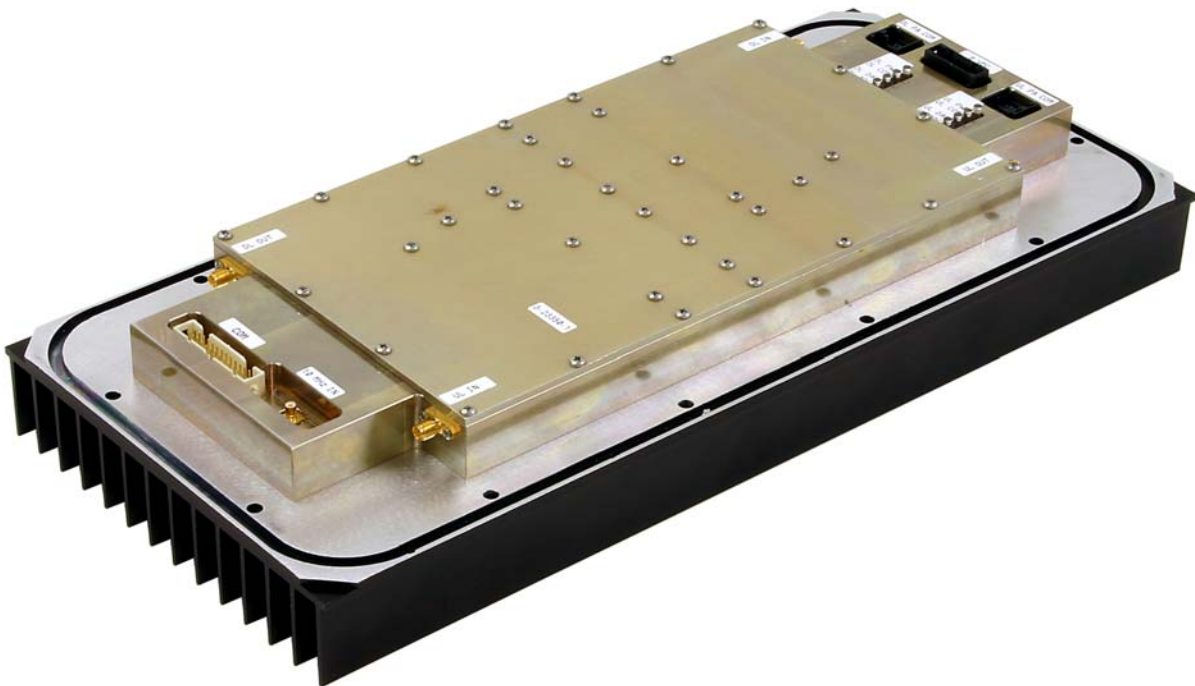

Line Filter 8-23909 right side view.

Line Filter 8-23909 top view.

Channelized Signal Booster (Model 6138X) - External Photos (revision 1)

Channel Module 3-23350-1, 3-23368-1, 3-23919, 3-23920, 3-23921, 3-23922, 3-23923, 3-23924
top left side view
(3-23350 shown as example, all modules have same physical appearance except for the part number sticker).

Channel Module 3-23350-1, 3-23368-1, 3-23919, 3-23920, 3-23921, 3-23922, 3-23923, 3-23924
top right side view
(3-23350 shown as example, all modules have same physical appearance except for the part number sticker).