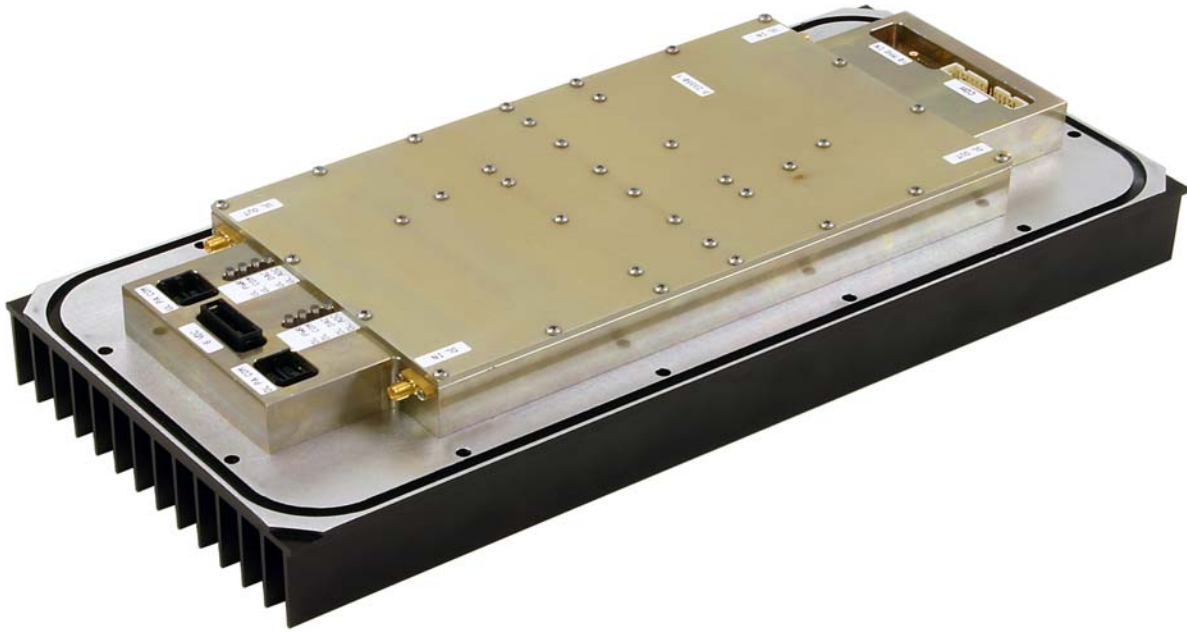

Triplexer 8-23088 left side view.

Triplexer 8-23088 right side view.

Triplexer 8-23088 top view.

Channelized Signal Booster (Model 6138X) - External Photos

Line Filter 8-23887 left side view.

Line Filter 8-23887 right side view.

Line Filter 8-23887 top view.

Channelized Signal Booster (Model 6138X) - External Photos

Line Filter 8-23909 top left view.

Line Filter 8-23909 top right view.

Channelized Signal Booster (Model 6138X) - External Photos

Line Filter 8-23909 right side view.

Line Filter 8-23909 top view.

Channelized Signal Booster (Model 6138X) - External Photos (revision 1)

Channel Module 3-23350-1, 3-23368-1, 3-23919, 3-23920, 3-23921, 3-23922, 3-23923, 3-23924
top left side view
(3-23350 shown as example, all modules have same physical appearance except for the part number sticker).