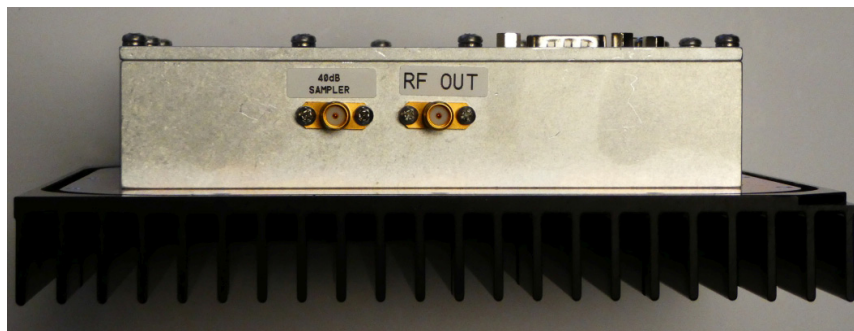

Channelized Signal Booster (Model 6138X) - External Photos

Directional Coupler 3-5688 top view.

Directional Coupler 3-5688 bottom view.

Channelized Signal Booster (Model 6138X) - External Photos

Directional Coupler 3-5688 front-right view.

Directional Coupler 3-5688 front-left view.

Channelized Signal Booster (Model 6138X) - External Photos

Control Board 3-23360 front-right view.

Control Board 3-23360 rear-right view.

Channelized Signal Booster (Model 6138X) - External Photos

Control Board 3-23360 top view.

Control Board 3-23350 side view.

Channelized Signal Booster (Model 6138X) - External Photos

Power Amplifier 3-23365 top view.

Power Amplifier 3-23365 front view.

Power Amplifier 3-23365 rear view.

Channelized Signal Booster (Model 6138X) - External Photos

AC Power Supply 3-23912 left side view.

AC Power Supply 3-23912 right side view.

Channelized Signal Booster (Model 6138X) - External Photos

AC Power Supply 3-23912 AC Input close-up.