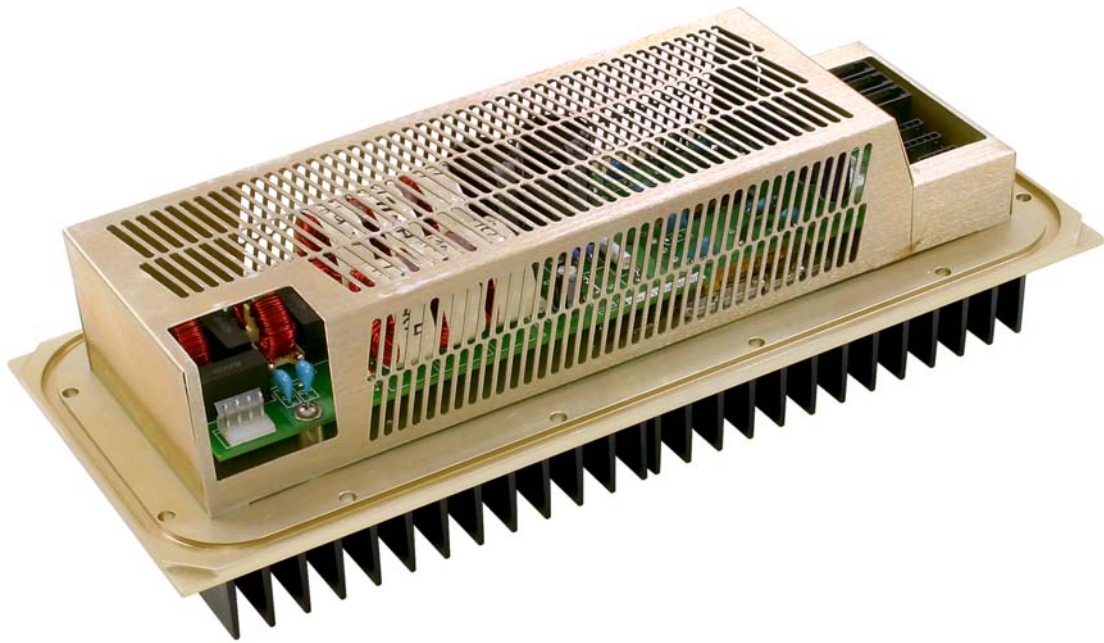

Channelized Signal Booster (Model 6138X) - External Photos

Directional Coupler 3-5688 top view.

Directional Coupler 3-5688 bottom view.

Channelized Signal Booster (Model 6138X) - External Photos

Directional Coupler 3-5688 front-right view.

Directional Coupler 3-5688 front-left view.

Channelized Signal Booster (Model 6138X) - External Photos

Control Board 3-23360 front-right view.

Control Board 3-23360 rear-right view.

Channelized Signal Booster (Model 6138X) - External Photos

Control Board 3-23360 top view.

Control Board 3-23350 side view.

Channelized Signal Booster (Model 6138X) - External Photos

Power Amplifier 3-23365 top view.

Power Amplifier 3-23365 front view.

Power Amplifier 3-23365 rear view.

Channelized Signal Booster (Model 6138X) - External Photos

AC Power Supply 3-23912 left side view.

AC Power Supply 3-23912 right side view.

Channelized Signal Booster (Model 6138X) - External Photos

AC Power Supply 3-23912 AC Input close-up.