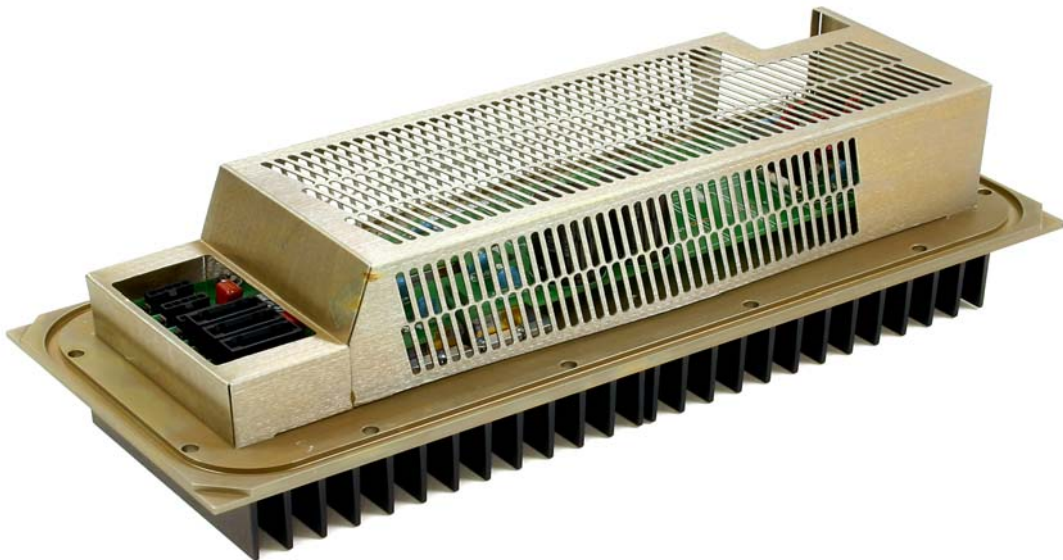

Channelized Signal Booster (Model 6138X) - External Photos

Directional Coupler 3-5688 top view.

Directional Coupler 3-5688 bottom view.

Channelized Signal Booster (Model 6138X) - External Photos

Directional Coupler 3-5688 front-right view.

Control Board 3-23360 top view.

Control Board 3-23350 side view.

Channelized Signal Booster (Model 6138X) - External Photos

Power Amplifier 3-23365 top view.

Power Amplifier 3-23365 front view.

Power Amplifier 3-23365 rear view.

Channelized Signal Booster (Model 6138X) - External Photos

AC Power Supply 3-23912 left side view.

AC Power Supply 3-23912 right side view.

Channelized Signal Booster (Model 6138X) - External Photos

AC Power Supply 3-23912 AC Input close-up.

AC Power Supply 3-23912 DC Output close-up.

Channelized Signal Booster (Model 6138X) - External Photos

DC - DC Converter 3-23913 top left view.

DC - DC Converter 3-23913 top right view.

Channelized Signal Booster (Model 6138X) - External Photos