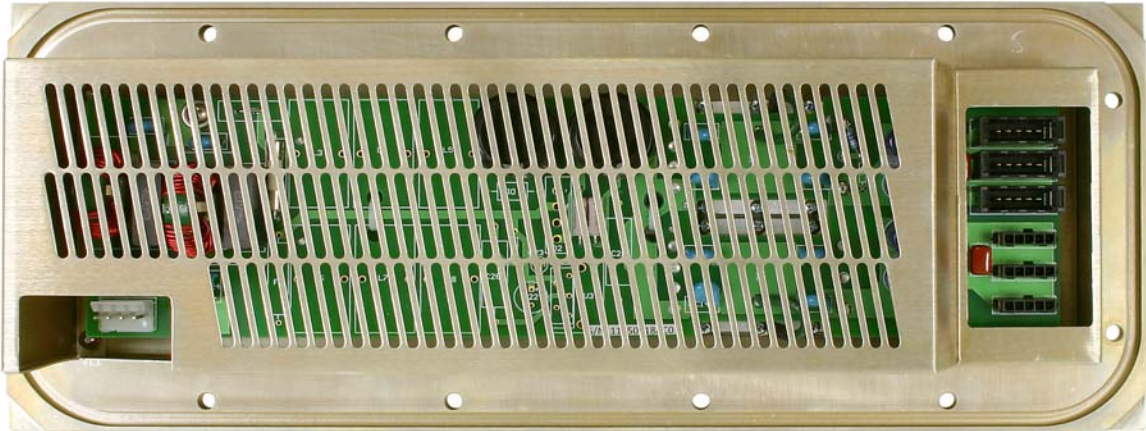

Channelized Signal Booster (Model 6138X) - External Photos

AC Power Supply 3-23912 left side view.

AC Power Supply 3-23912 right side view.

Channelized Signal Booster (Model 6138X) - External Photos

AC Power Supply 3-23912 AC Input close-up.

AC Power Supply 3-23912 DC Output close-up.

Channelized Signal Booster (Model 6138X) - External Photos

DC - DC Converter 3-23913 top left view.

DC - DC Converter 3-23913 top right view.

Channelized Signal Booster (Model 6138X) - External Photos

DC - DC Converter 3-23913 top view.

DC - DC Converter 3-23913 side view.

Channelized Signal Booster (Model 6138X) - External Photos

Triplexer 8-23088 top left view.

Triplexer 8-23088 top right view.

Channelized Signal Booster (Model 6138X) - External Photos

Triplexer 8-23088 left side view.

Triplexer 8-23088 right side view.

Triplexer 8-23088 top view.

Channelized Signal Booster (Model 6138X) - External Photos

Line Filter 8-23887 left side view.

Line Filter 8-23887 right side view.