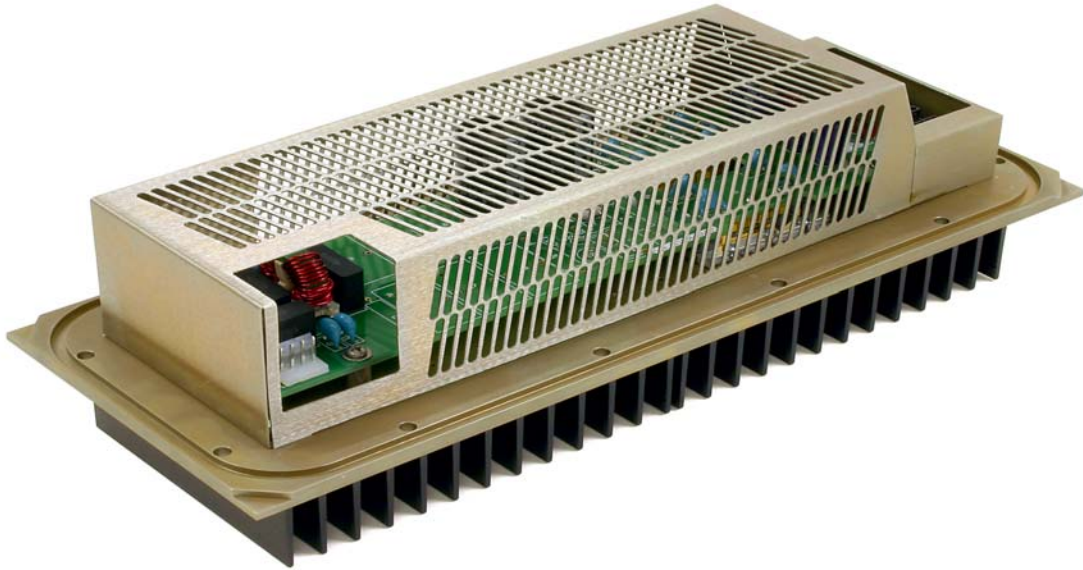

Channelized Signal Booster (Model 6138X) - External Photos

Directional Coupler 3-5688 top view.

Directional Coupler 3-5688 bottom view.

Channelized Signal Booster (Model 6138X) - External Photos

Directional Coupler 3-5688 front-right view.

Control Board 3-23360 top view.

Control Board 3-23350 side view.

Channelized Signal Booster (Model 6138X) - External Photos

Power Amplifier 3-23365 top view.

Power Amplifier 3-23365 front view.

Power Amplifier 3-23365 rear view.

Channelized Signal Booster (Model 6138X) - External Photos

AC Power Supply 3-23912 left side view.

AC Power Supply 3-23912 right side view.

Channelized Signal Booster (Model 6138X) - External Photos

AC Power Supply 3-23912 AC Input close-up.

AC Power Supply 3-23912 DC Output close-up.

Channelized Signal Booster (Model 6138X) - External Photos

DC - DC Converter 3-23913 top left view.

DC - DC Converter 3-23913 top right view.

Channelized Signal Booster (Model 6138X) - External Photos