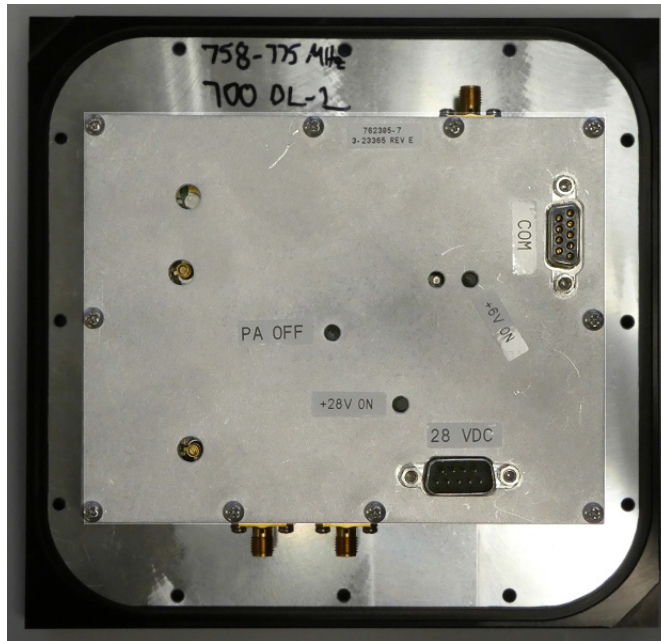

Channelized Signal Booster (Model 6138X) - External Photos

Directional Coupler 3-5688 top view.

Directional Coupler 3-5688 bottom view.

Channelized Signal Booster (Model 6138X) - External Photos

Directional Coupler 3-5688 front-right view.

Directional Coupler 3-5688 front-left view.

Channelized Signal Booster (Model 6138X) - External Photos

Control Board 3-23360 front-right view.

Control Board 3-23360 rear-right view.

Channelized Signal Booster (Model 6138X) - External Photos

Control Board 3-23360 top view.

Control Board 3-23350 side view.

Channelized Signal Booster (Model 6138X) - External Photos

Power Amplifier 3-23365 top view.

Power Amplifier 3-23365 front view.

Power Amplifier 3-23365 rear view.

Channelized Signal Booster (Model 6138X) - External Photos

AC Power Supply 3-23912 left side view.

AC Power Supply 3-23912 right side view.

Channelized Signal Booster (Model 6138X) - External Photos

AC Power Supply 3-23912 AC Input close-up.