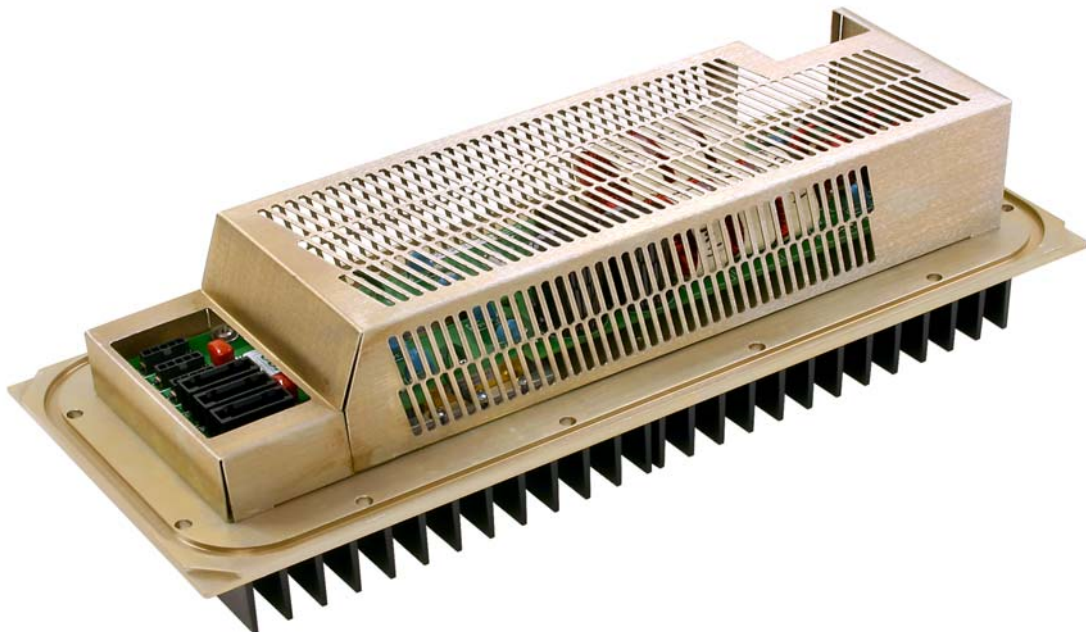

Channelized Signal Booster (Model 6138X) - External Photos

Directional Coupler 3-5688 top view.

Directional Coupler 3-5688 bottom view.

Channelized Signal Booster (Model 6138X) - External Photos

Directional Coupler 3-5688 front-right view.

Directional Coupler 3-5688 front-left view.

Channelized Signal Booster (Model 6138X) - External Photos

Control Board 3-23360 front-right view.

Control Board 3-23360 rear-right view.

Channelized Signal Booster (Model 6138X) - External Photos

Control Board 3-23360 top view.

Control Board 3-23350 side view.

Channelized Signal Booster (Model 6138X) - External Photos

Power Amplifier 3-23365 top view.

Power Amplifier 3-23365 front view.

Power Amplifier 3-23365 rear view.

Channelized Signal Booster (Model 6138X) - External Photos

AC Power Supply 3-23912 left side view.

AC Power Supply 3-23912 right side view.

Channelized Signal Booster (Model 6138X) - External Photos

AC Power Supply 3-23912 AC Input close-up.