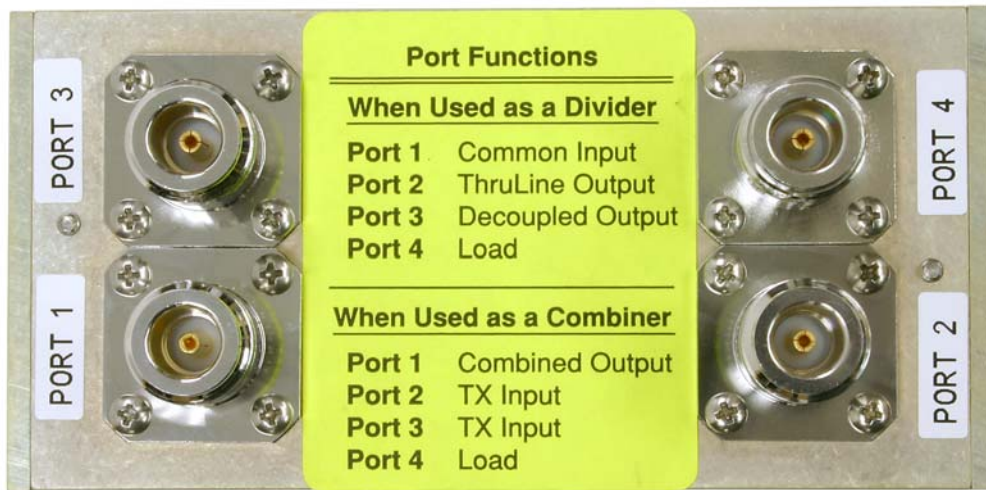

Channelized Signal Booster (Model 6138X) - External Photos

Directional Coupler 3-5688 top view.

Directional Coupler 3-5688 bottom view.

Channelized Signal Booster (Model 6138X) - External Photos

Directional Coupler 3-5688 front-right view.

Directional Coupler 3-5688 front-left view.

Channelized Signal Booster (Model 6138X) - External Photos

Control Board 3-23360 front-right view.

Control Board 3-23360 rear-right view.

Channelized Signal Booster (Model 6138X) - External Photos