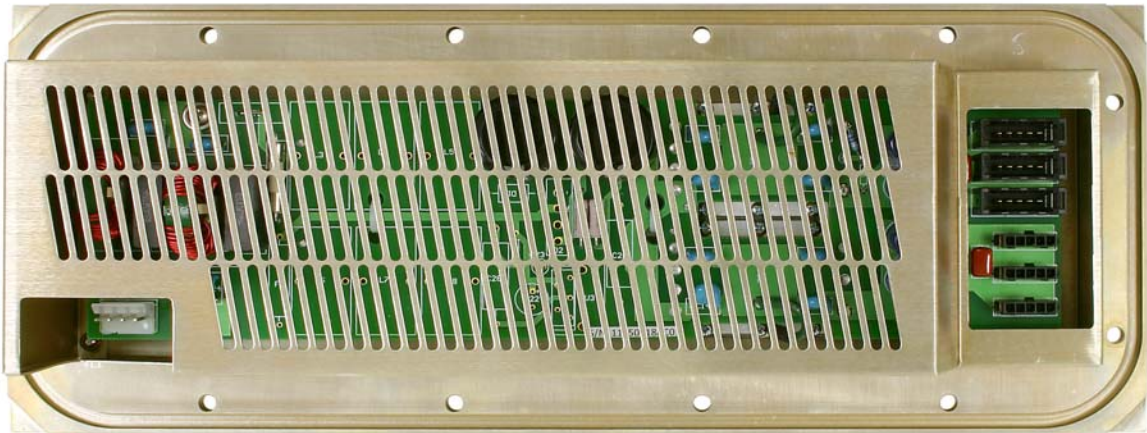

Power Amplifier 3-23365 top view.

Power Amplifier 3-23365 front view.

Power Amplifier 3-23365 rear view.

Channelized Signal Booster (Model 613-8) - External Photos

AC Power Supply 3-23912 left side view.

AC Power Supply 3-23912 right side view.

Channelized Signal Booster (Model 613-8) - External Photos

AC Power Supply 3-23912 AC Input close-up.

AC Power Supply 3-23912 DC Output close-up.

Channelized Signal Booster (Model 613-8) - External Photos

DC - DC Converter 3-23913 top left view.

DC - DC Converter 3-23913 top right view.

Channelized Signal Booster (Model 613-8) - External Photos

DC - DC Converter 3-23913 top view.

DC - DC Converter 3-23913 side view.