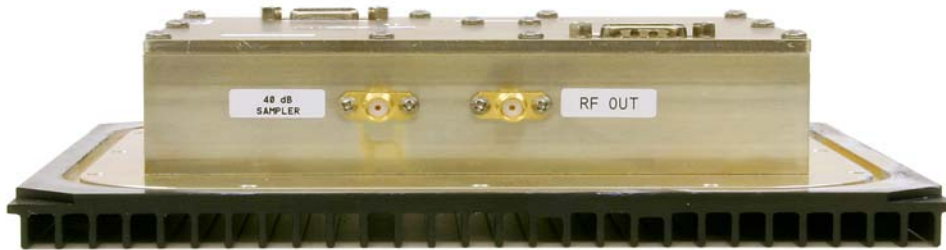

Channelized Signal Booster (Model 613-8) - External Photos

Control Board 3-23360 front-right view.

Control Board 3-23360 rear-right view.

Channelized Signal Booster (Model 613-8) - External Photos

Control Board 3-23360 top view.

Control Board 3-23350 side view.

Channelized Signal Booster (Model 613-8) - External

Power Amplifier 3-23365 top front view.

Power Amplifier 3-23365 top rear view.

Channelized Signal Booster (Model 613-8) - External Photos

Power Amplifier 3-23365 top view.

Power Amplifier 3-23365 front view.

Power Amplifier 3-23365 rear view.

Channelized Signal Booster (Model 613-8) - External Photos

AC Power Supply 3-23912 left side view.

AC Power Supply 3-23912 right side view.

Channelized Signal Booster (Model 613-8) - External Photos

AC Power Supply 3-23912 AC Input close-up.

AC Power Supply 3-23912 DC Output close-up.

Channelized Signal Booster (Model 613-8) - External Photos