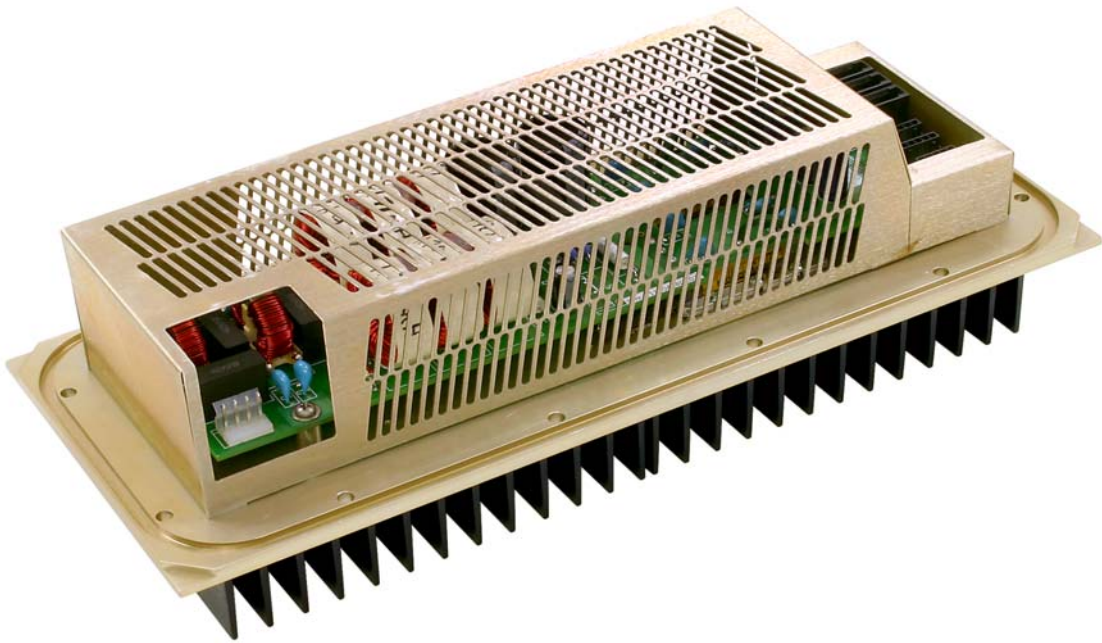

Control Board 3-23350 side view.

Channelized Signal Booster (Model 613-8) - External

Power Amplifier 3-23365 top front view.

Power Amplifier 3-23365 top rear view.

Channelized Signal Booster (Model 613-8) - External Photos

Power Amplifier 3-23365 top view.

Power Amplifier 3-23365 front view.

Power Amplifier 3-23365 rear view.

Channelized Signal Booster (Model 613-8) - External Photos

AC Power Supply 3-23912 left side view.

AC Power Supply 3-23912 right side view.

Channelized Signal Booster (Model 613-8) - External Photos

AC Power Supply 3-23912 AC Input close-up.

AC Power Supply 3-23912 DC Output close-up.

Channelized Signal Booster (Model 613-8) - External Photos

DC - DC Converter 3-23913 top left view.

DC - DC Converter 3-23913 top right view.

Channelized Signal Booster (Model 613-8) - External Photos

DC - DC Converter 3-23913 top view.

DC - DC Converter 3-23913 side view.