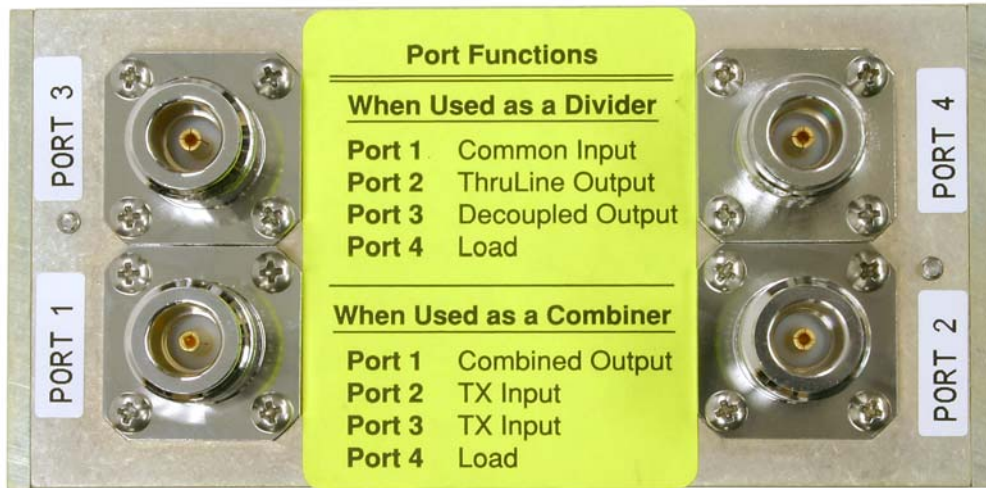

DC - DC Converter 3-23913 side view.

Channelized Signal Booster (Model 613-8) - External Photos

Directional Coupler 3-5688 top view.