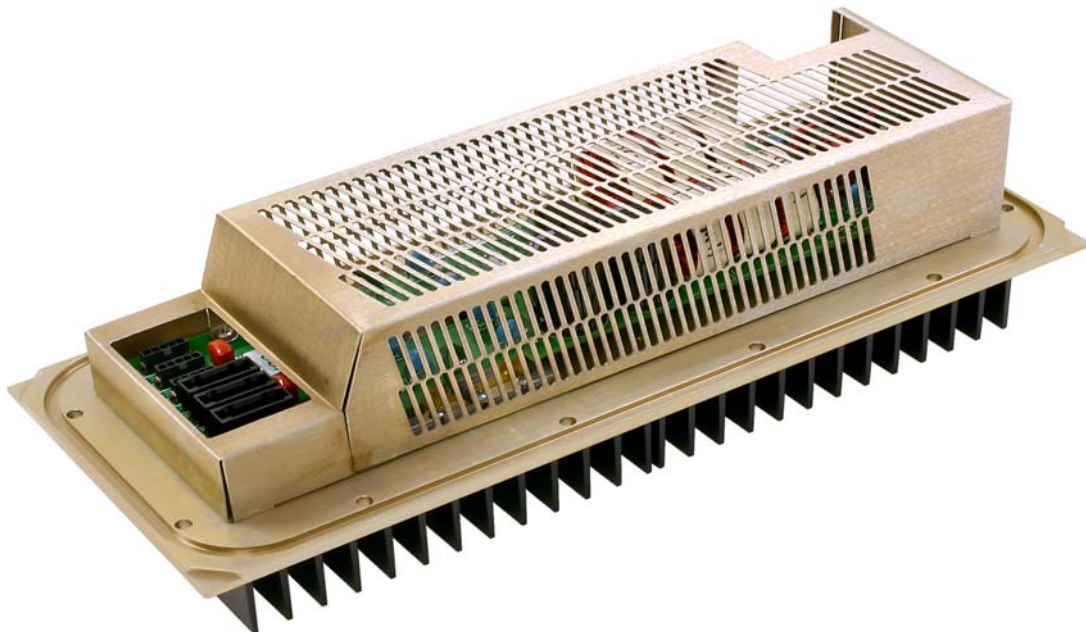

Control Board 3-23350 side view.

Channelized Signal Booster (Model 613-8) - External

Power Amplifier 3-23365 top front view.

Power Amplifier 3-23365 top rear view.

Channelized Signal Booster (Model 613-8) - External Photos

Power Amplifier 3-23365 top view.

Power Amplifier 3-23365 front view.

Power Amplifier 3-23365 rear view.

Channelized Signal Booster (Model 613-8) - External Photos

AC Power Supply 3-23912 left side view.

AC Power Supply 3-23912 right side view.

Channelized Signal Booster (Model 613-8) - External Photos

AC Power Supply 3-23912 AC Input close-up.

AC Power Supply 3-23912 DC Output close-up.

Channelized Signal Booster (Model 613-8) - External Photos

DC - DC Converter 3-23913 top left view.

DC - DC Converter 3-23913 top right view.

Channelized Signal Booster (Model 613-8) - External Photos

DC - DC Converter 3-23913 top view.

DC - DC Converter 3-23913 side view.