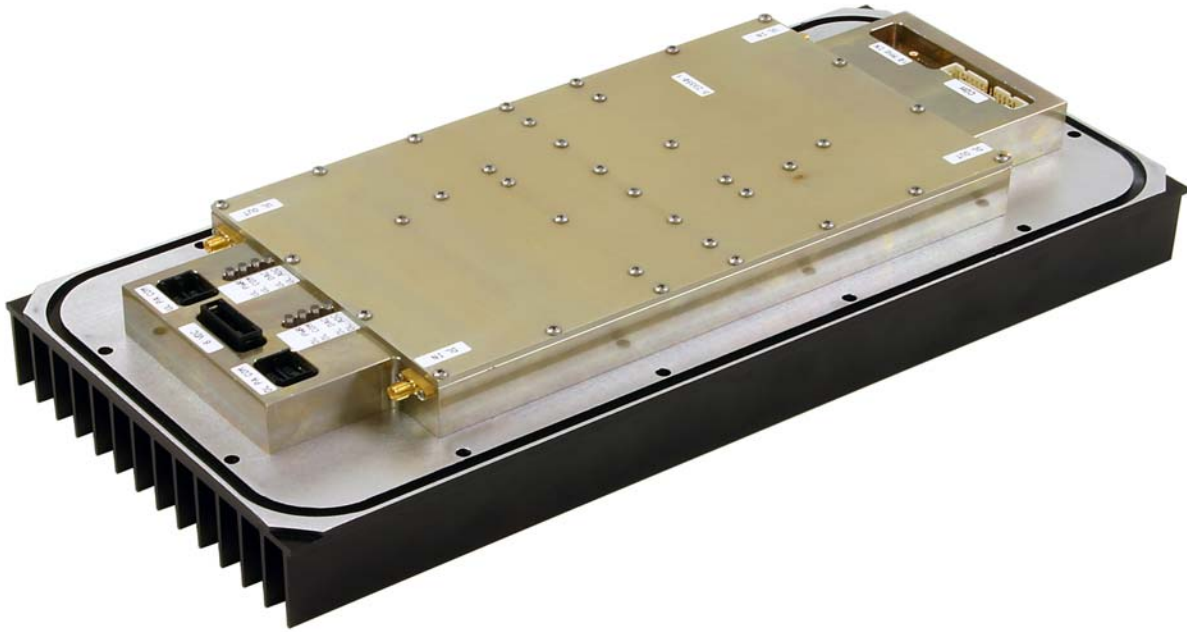

Line Filter 8-23887 top view.

Channelized Signal Booster (Model 613-8) - External Photos

Line Filter 8-23909 top left view.

Line Filter 8-23909 top right view.

Channelized Signal Booster (Model 613-8) - External Photos

Line Filter 8-23909 right side view.

Line Filter 8-23909 top view.

Channelized Signal Booster (Model 613-8) - External Photos

Channel Module top left side view (3-23350 shown as an example).

Channel Module top right side view (3-23350 shown as an example).