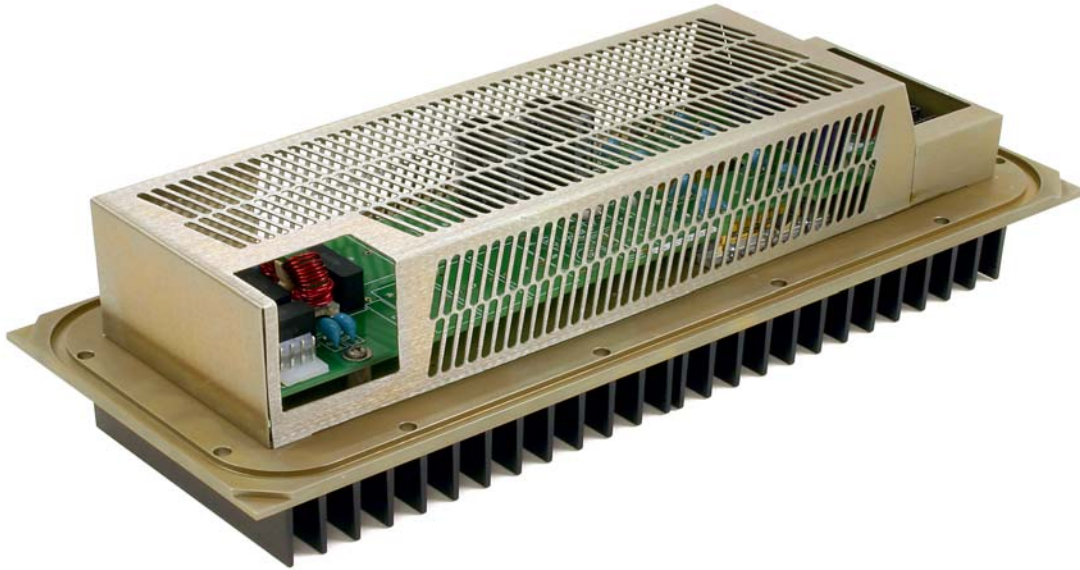

Control Board 3-23350 side view.

Channelized Signal Booster (Model 613-8) - External

Power Amplifier 3-23365 top front view.

Power Amplifier 3-23365 top rear view.

Channelized Signal Booster (Model 613-8) - External Photos

Power Amplifier 3-23365 top view.

Power Amplifier 3-23365 front view.

Power Amplifier 3-23365 rear view.

Channelized Signal Booster (Model 613-8) - External Photos

AC Power Supply 3-23912 left side view.

AC Power Supply 3-23912 right side view.

Channelized Signal Booster (Model 613-8) - External Photos

AC Power Supply 3-23912 AC Input close-up.

AC Power Supply 3-23912 DC Output close-up.

Channelized Signal Booster (Model 613-8) - External Photos

DC - DC Converter 3-23913 top left view.

DC - DC Converter 3-23913 top right view.

Channelized Signal Booster (Model 613-8) - External Photos

DC - DC Converter 3-23913 top view.

DC - DC Converter 3-23913 side view.