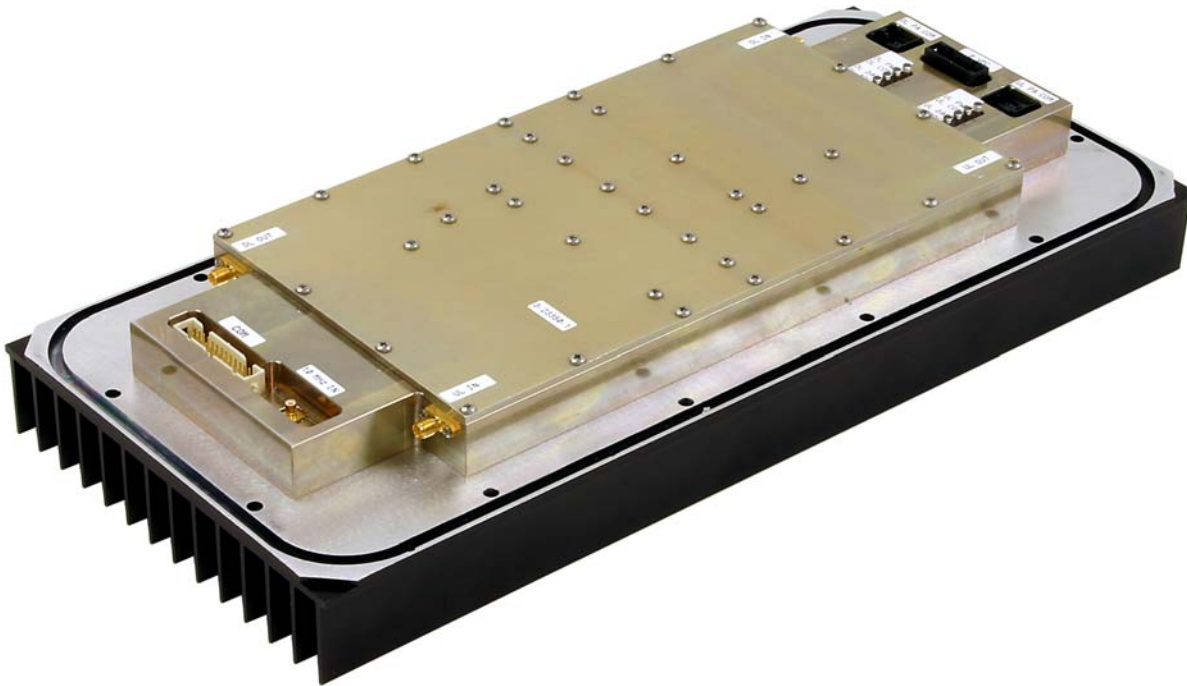

Line Filter 8-23887 top view.

Channelized Signal Booster (Model 613-8) - External Photos

Line Filter 8-23909 top left view.

Line Filter 8-23909 top right view.

Channelized Signal Booster (Model 613-8) - External Photos

Line Filter 8-23909 right side view.

Line Filter 8-23909 top view.

Channelized Signal Booster (Model 613-8) - External Photos

Channel Module top left side view (3-23350 shown as an example).

Channel Module top right side view (3-23350 shown as an example).

Channelized Signal Booster (Model 613-8) - External Photos

Channel Module top view (3-23350 shown as an example).

Channelized Signal Booster (Model 613-8) - External Photos

Enclosure front view.

Channelized Signal Booster (Model 613-8) - External Photos

Enclosure top view.

Enclosure bottom view.

Channelized Signal Booster (Model 613-8) - External Photos

Enclosure left view.

Enclosure right view.