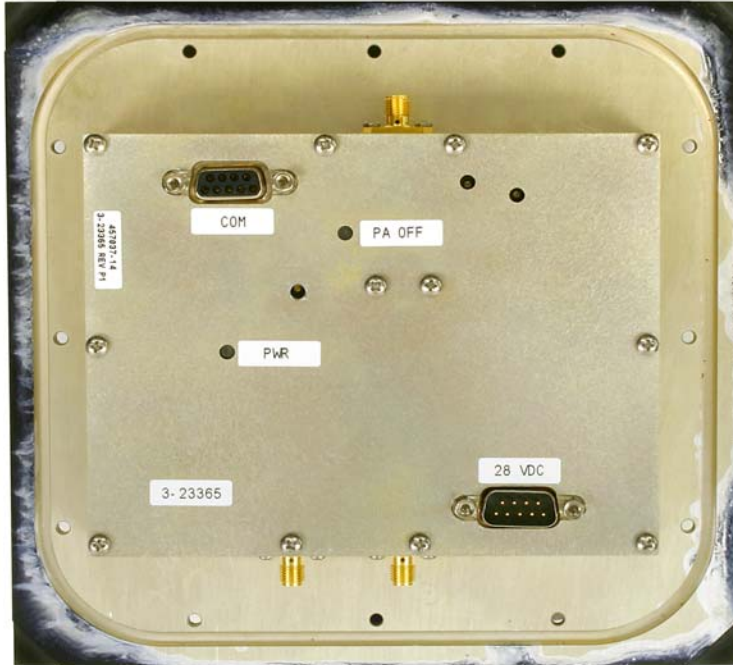

Channelized Signal Booster (Model 613-8) - External Photos

Control Board 3-23360 front-right view.

Control Board 3-23360 rear-right view.

Channelized Signal Booster (Model 613-8) - External Photos

Control Board 3-23360 top view.

Control Board 3-23350 side view.

Channelized Signal Booster (Model 613-8) - External

Power Amplifier 3-23365 top front view.

Power Amplifier 3-23365 top rear view.

Channelized Signal Booster (Model 613-8) - External Photos

Power Amplifier 3-23365 top view.

Power Amplifier 3-23365 front view.

Power Amplifier 3-23365 rear view.

Channelized Signal Booster (Model 613-8) - External Photos

AC Power Supply 3-23912 left side view.

AC Power Supply 3-23912 right side view.

Channelized Signal Booster (Model 613-8) - External Photos

AC Power Supply 3-23912 AC Input close-up.

AC Power Supply 3-23912 DC Output close-up.

Channelized Signal Booster (Model 613-8) - External Photos