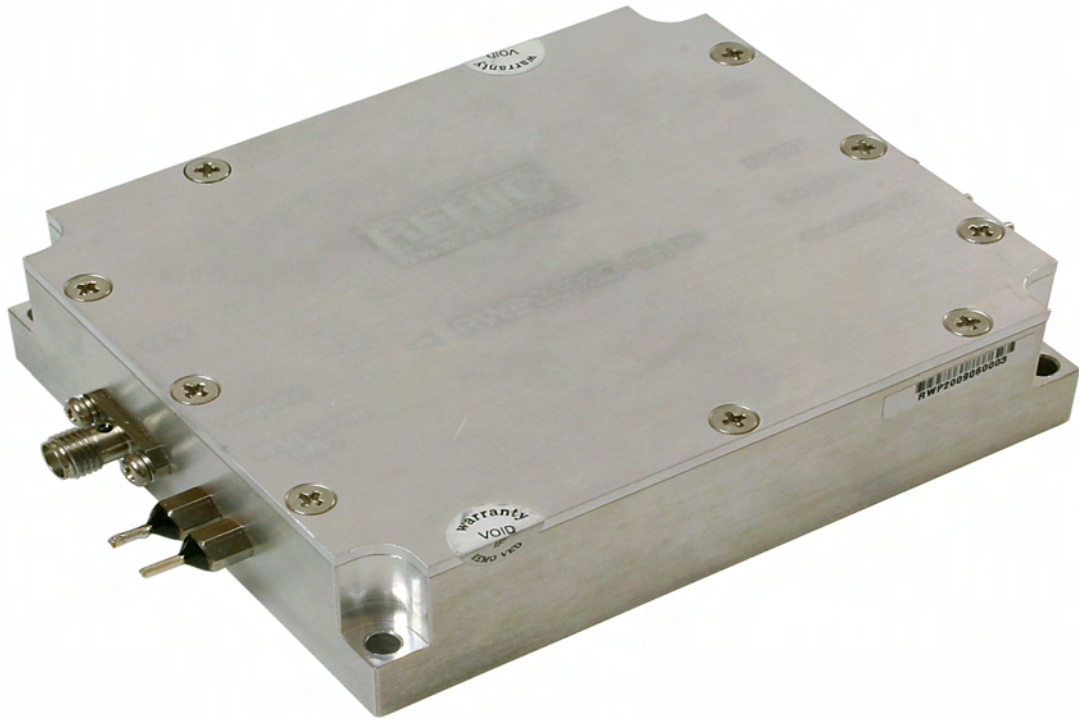

Channelized Signal Booster (Model 611-70A) - External Photos

Hybrid Combiner 3-18317-1 front view.

Hybrid Combiner 3-18317-1 rear view.

Channelized Signal Booster (Model 611-70A) - External Photos

Power Amplifier 8-23291 top view.

Power Amplifier 8-23291 bottom view.

Channelized Signal Booster (Model 611-70A) - External Photos

Power Amplifier 8-23291 front view.

Power Amplifier 8-23291 rear view.

Channelized Signal Booster (Model 611-70A) - External Photos

6-Way Power Divider 3-16676 top view.

6-Way Power Divider 3-16676 bottom view.

Channelized Signal Booster (Model 611-70A) - External Photos

6-Way Power Divider 3-16676 front view.

6-Way Power Divider 3-16676 rear view.

Channelized Signal Booster (Model 611-70A) - External Photos

Power & Control, POD Assembly 3-22686

Channelized Signal Booster (Model 611-70A) - External Photos

Power Supply 8-22688 top view.

Power Supply 8-22688 bottom view.