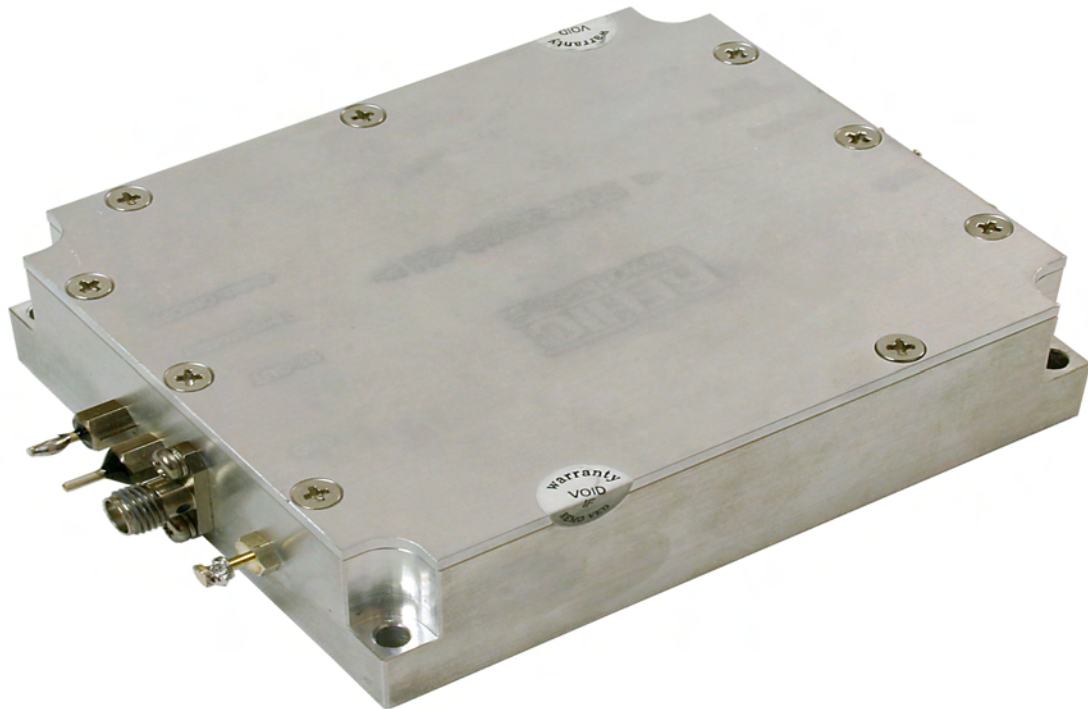

Channelized Signal Booster (Model 611-70A) - External Photos

Hybrid Combiner 3-18317-1 front view.

Hybrid Combiner 3-18317-1 rear view.

Channelized Signal Booster (Model 611-70A) - External Photos

Power Amplifier 8-23291 top view.

Power Amplifier 8-23291 bottom view.

Channelized Signal Booster (Model 611-70A) - External Photos

Power Amplifier 8-23291 front view.

Power Amplifier 8-23291 rear view.

Channelized Signal Booster (Model 611-70A) - External Photos

6-Way Power Divider 3-16676 top view.

6-Way Power Divider 3-16676 bottom view.

Channelized Signal Booster (Model 611-70A) - External Photos

6-Way Power Divider 3-16676 front view.

6-Way Power Divider 3-16676 rear view.

Channelized Signal Booster (Model 611-70A) - External Photos

Power & Control, POD Assembly 3-22686

Channelized Signal Booster (Model 611-70A) - External Photos

Power Supply 8-22688 top view.

Power Supply 8-22688 bottom view.