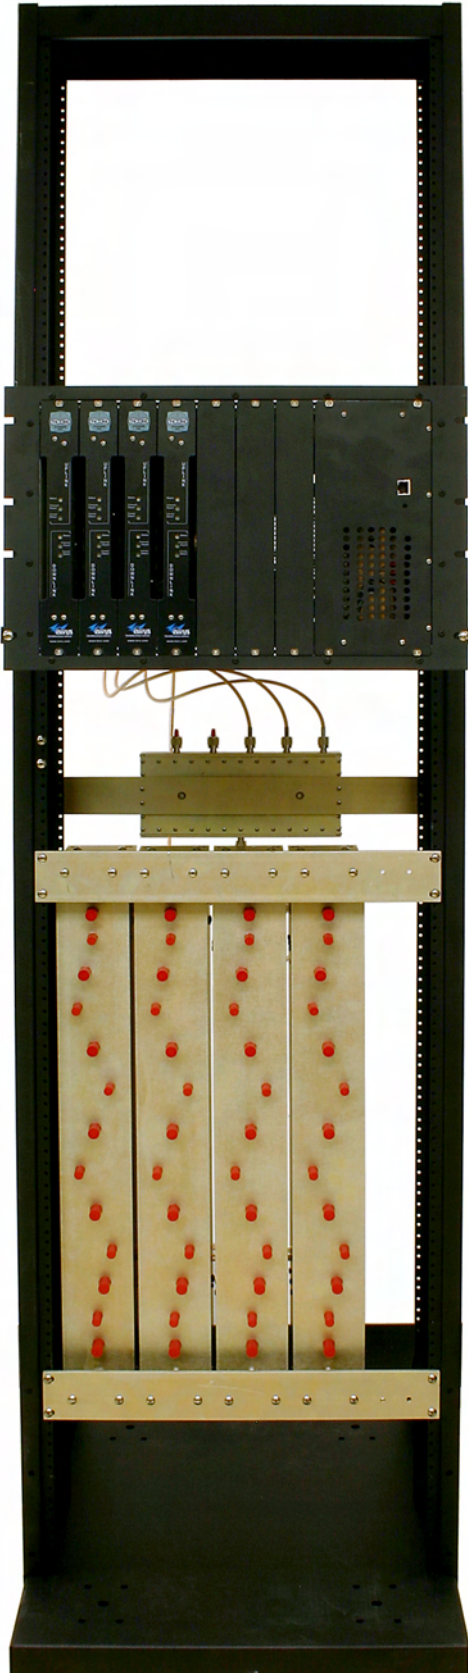

Channelized Signal Booster (Model 611-70A) - External Photos

Hybrid Combiner 3-18317-1 front view.

Hybrid Combiner 3-18317-1 rear view.

Channelized Signal Booster (Model 611-70A) - External Photos

Power Amplifier 8-23291 top view.

Power Amplifier 8-23291 bottom view.

Channelized Signal Booster (Model 611-70A) - External Photos

Power Amplifier 8-23291 front view.

Power Amplifier 8-23291 rear view.

Channelized Signal Booster (Model 611-70A) - External Photos

6-Way Power Divider 3-16676 top view.

6-Way Power Divider 3-16676 bottom view.

Channelized Signal Booster (Model 611-70A) - External Photos

6-Way Power Divider 3-16676 front view.

6-Way Power Divider 3-16676 rear view.

Channelized Signal Booster (Model 611-70A) - External Photos

Power Supply 8-22688 front view.

Power Supply 8-22688 rear view.

Channelized Signal Booster (Model 611-70A) - External Photos

Complete System - Front View