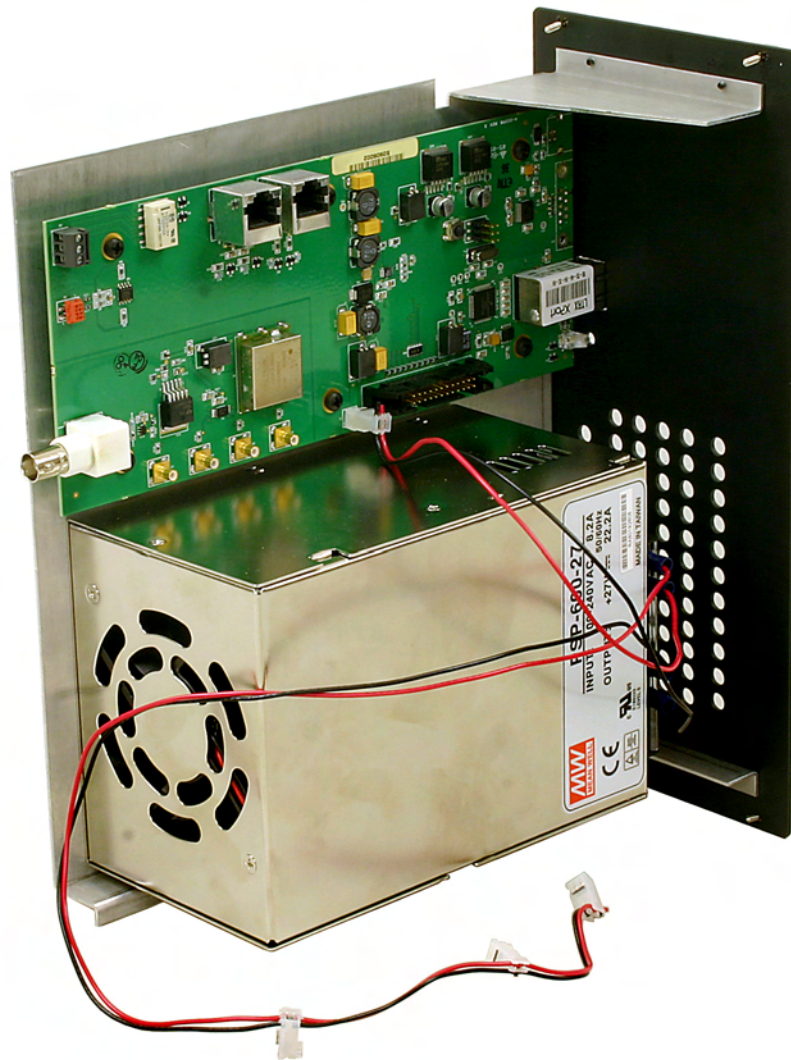

Channelized Signal Booster (Model 611-70A) - External Photos

Hybrid Combiner 3-18317-1 front view.

Hybrid Combiner 3-18317-1 rear view.

Channelized Signal Booster (Model 611-70A) - External Photos

Power Amplifier 8-23291 top view.

Power Amplifier 8-23291 bottom view.

Channelized Signal Booster (Model 611-70A) - External Photos

Power Amplifier 8-23291 front view.

Power Amplifier 8-23291 rear view.

Channelized Signal Booster (Model 611-70A) - External Photos

6-Way Power Divider 3-16676 top view.

6-Way Power Divider 3-16676 bottom view.

Channelized Signal Booster (Model 611-70A) - External Photos

6-Way Power Divider 3-16676 front view.

6-Way Power Divider 3-16676 rear view.

Channelized Signal Booster (Model 611-70A) - External Photos

Power & Control, POD Assembly 3-22686

Channelized Signal Booster (Model 611-70A) - External Photos

Power Supply 8-22688 top view.

Power Supply 8-22688 bottom view.