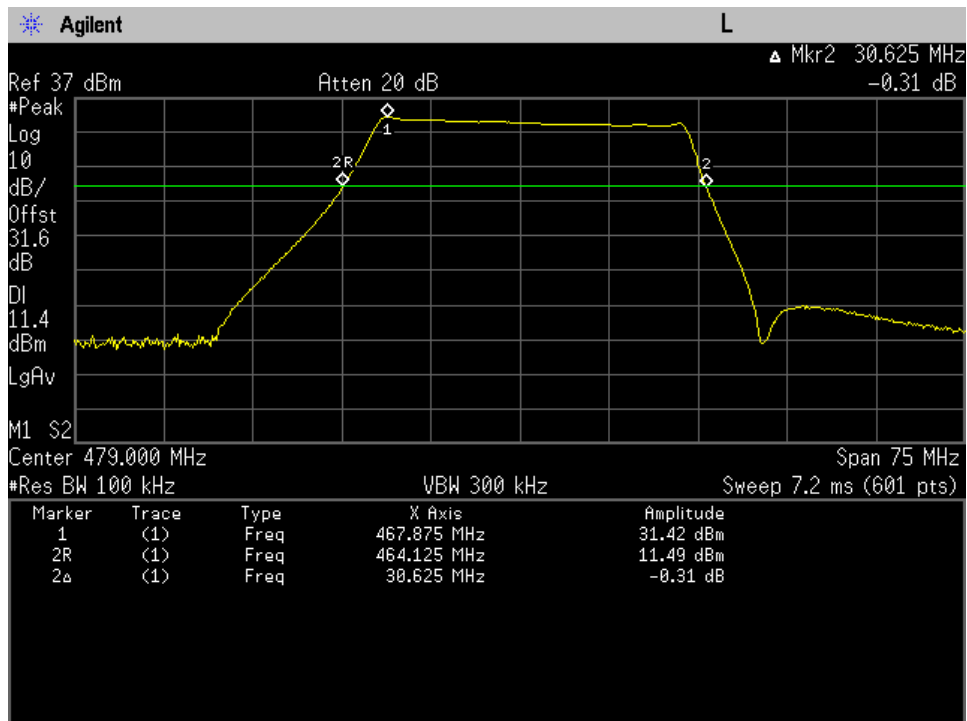

470 - 488 MHz Passband