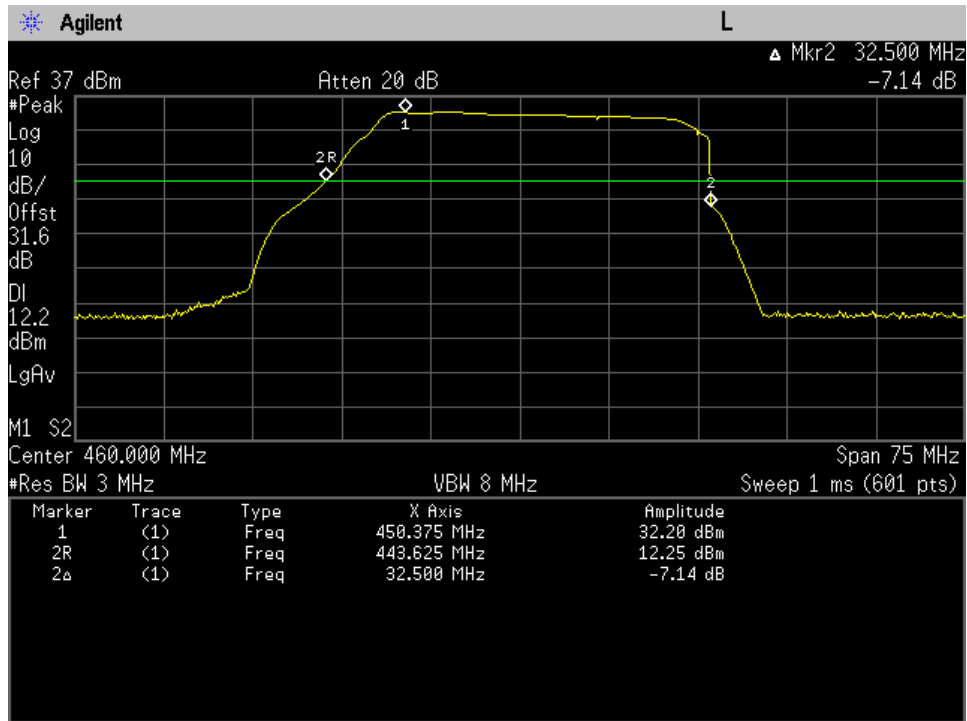

## Out of Band Rejection

### 450 - 470 MHz Passband