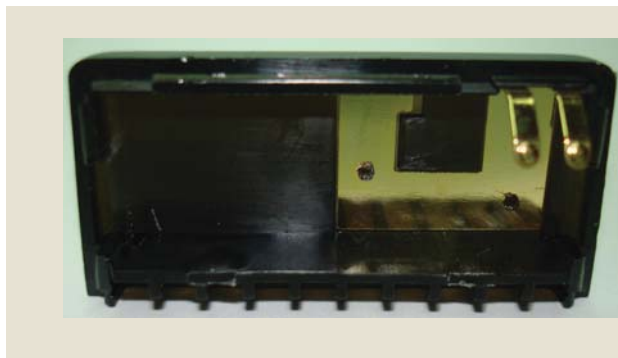

DT200, Photo Galleries

Telematics OBD2 Device **DT200**

Device LED

OBD Socket

RF Board Side

PWR Board Side

Device Housing
& Bar-code Label

Device Housing
& Sleeve.

Device Housing
& Sleeve.

Device Housing
& Sleeve.

Device Housing dimensions.

PCBAs into
OBD2 Socket

GPS Antenna

GPS antenna
with PCBAs