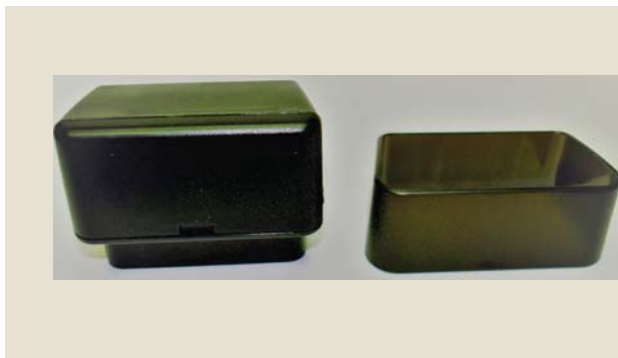

DT200, Photo Galleries

Telematics OBD2 Device **DT200**

Device LED

OBD Socket

RF Board Side

PWR Board Side

Device Housing
& Bar-code Label

Device Housing
& Sleeve.

Device Housing
& Sleeve.

Device Housing
& Sleeve.

Device Housing dimensions.

PCBAs into
OBD2 Socket

GPS Antenna

GPS antenna
with PCBAs