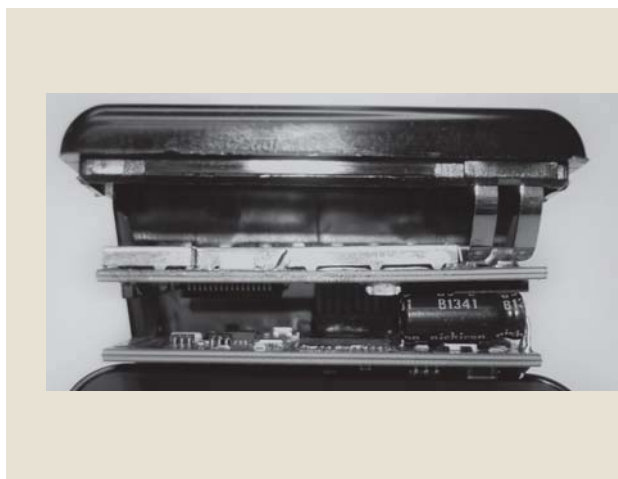

DT200, Photo Galleries

Telematics OBD2 Device **DT200**

Device LED

OBD Socket

RF Board Side

PWR Board Side

Device Housing
& Bar-code Label

Device Housing
& Sleeve.

Device Housing
& Sleeve.

Device Housing
& Sleeve.

Device Housing dimensions.

PCBAs into
OBD2 Socket

GPS Antenna

GPS antenna
with PCBAs