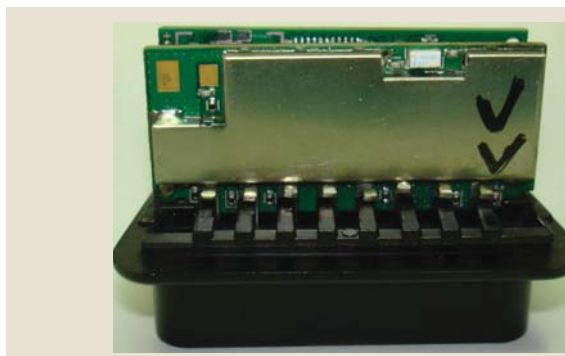

DT200, Photo Galleries

Telematics OBD2 Device **DT200**

Device LED

OBD Socket

RF Board Side

PWR Board Side

Device Housing
& Bar-code Label

Device Housing
& Sleeve.

Device Housing
& Sleeve.

Device Housing
& Sleeve.

Device Housing dimensions.

PCBAs into
OBD2 Socket

GPS Antenna

GPS antenna
with PCBAs