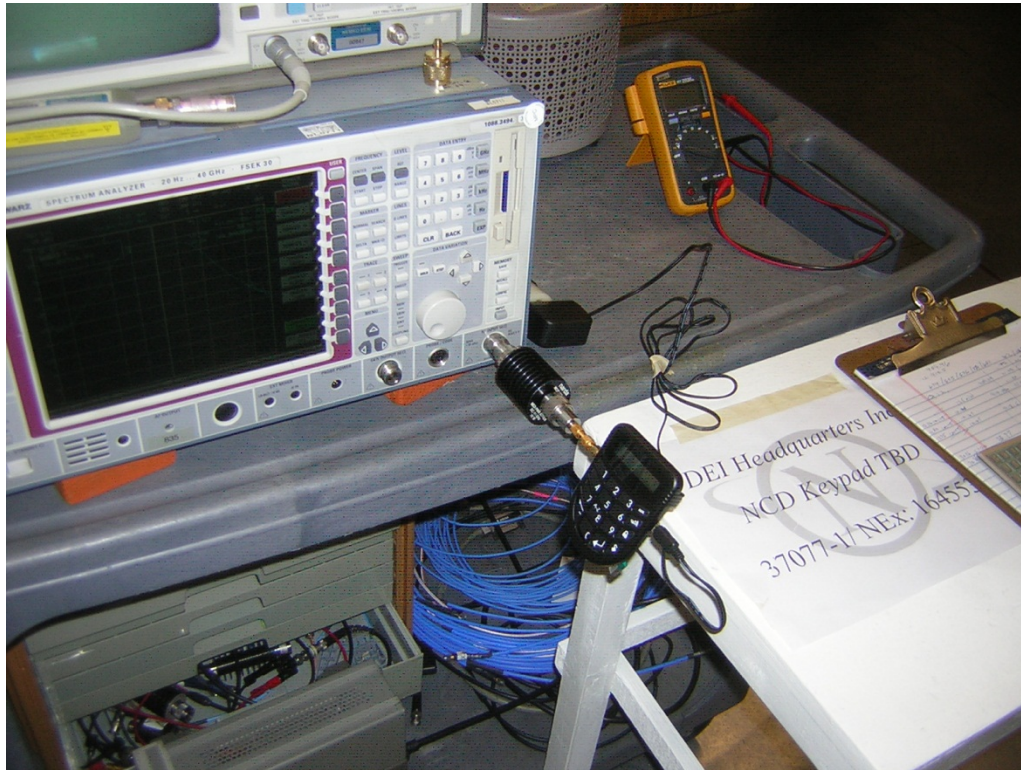

MODEL 7703A (remote) radiated emissions

MODEL 7703A (remote) radiated emissions

MODEL 6703A (HUB), keypad required for changing frequencies, test mode. radiated emissions

MODEL 6703A (HUB), keypad required for changing frequencies, test mode. radiated emissions

AC power line conducted emissions, **MODEL 6703A, no enclosure**

MODEL 6703A (HUB), keypad required for changing frequencies, test mode.

Additional setups – Carlsbad

Model 7703A (KEY PAD)

MODEL 6703A (HUB)