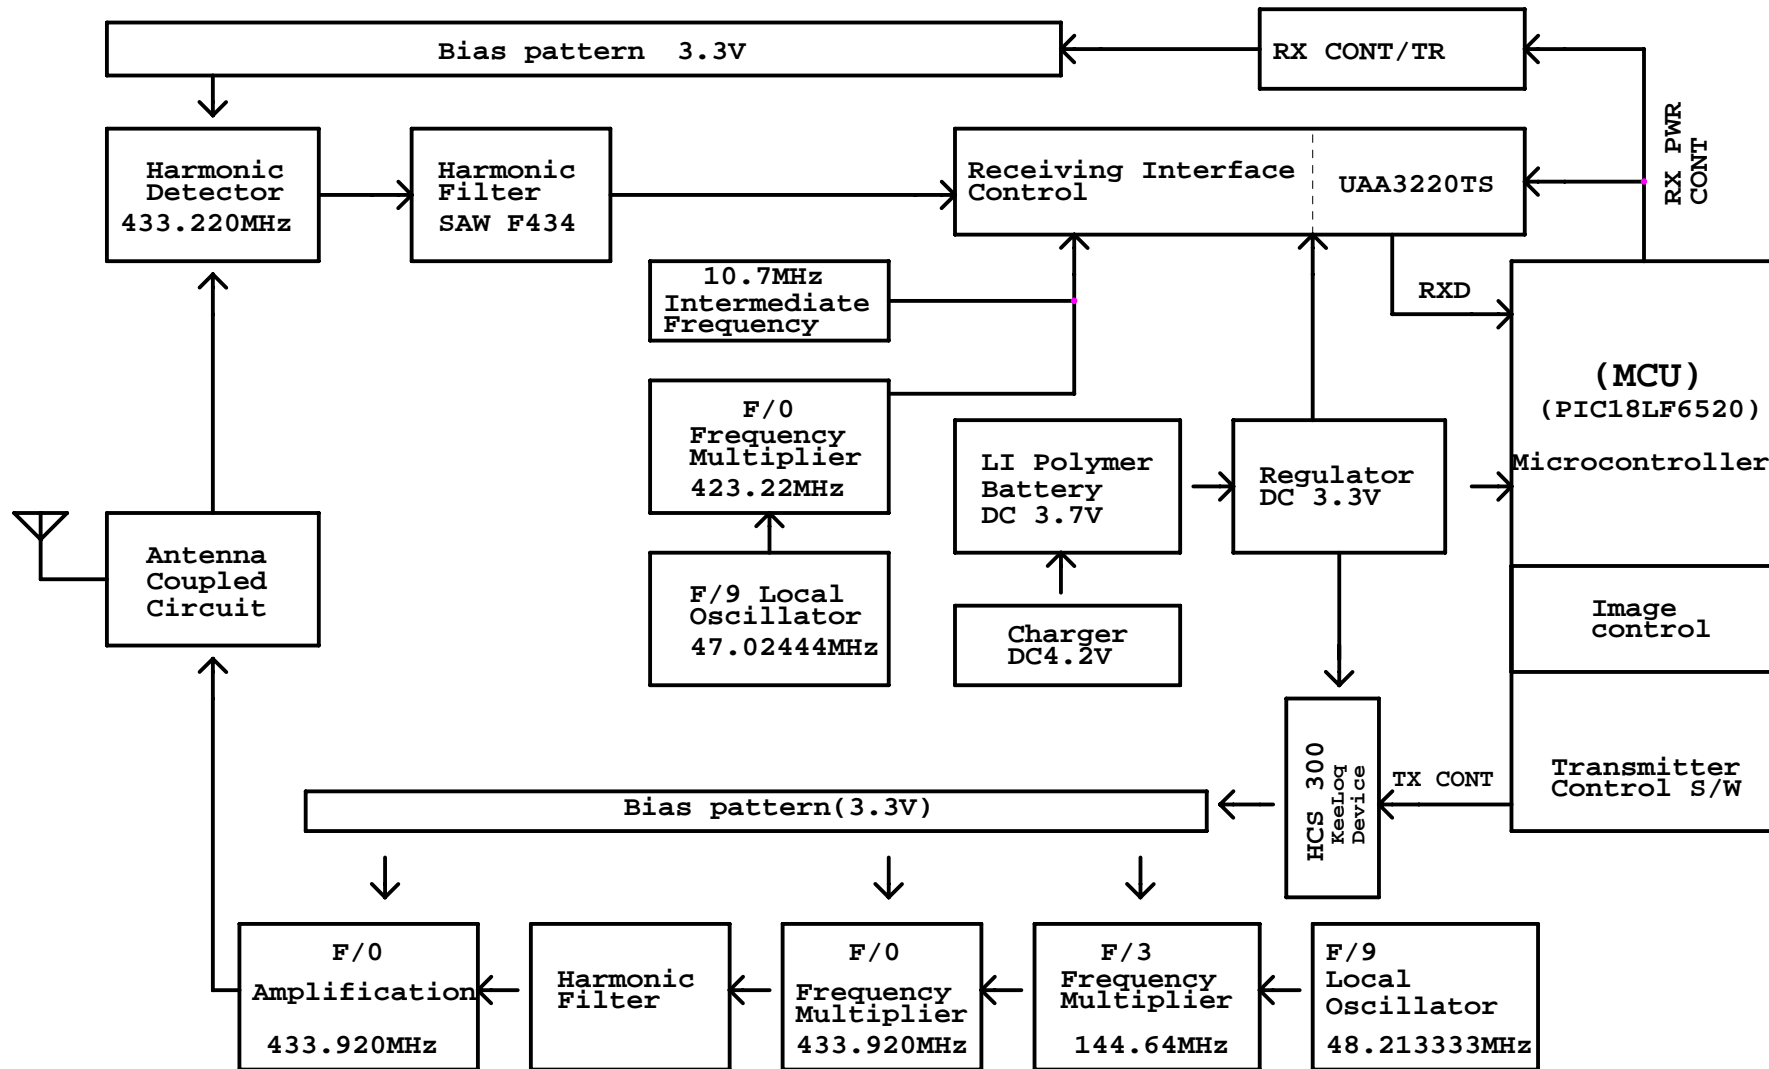

DEI_HHU(BLOCK DIAGRAM)

DEI		
Title Remote Control		
Size A3	Document Number	Rev 2
Date: Tuesday, October 10, 2006 Sheet 1 of 1		