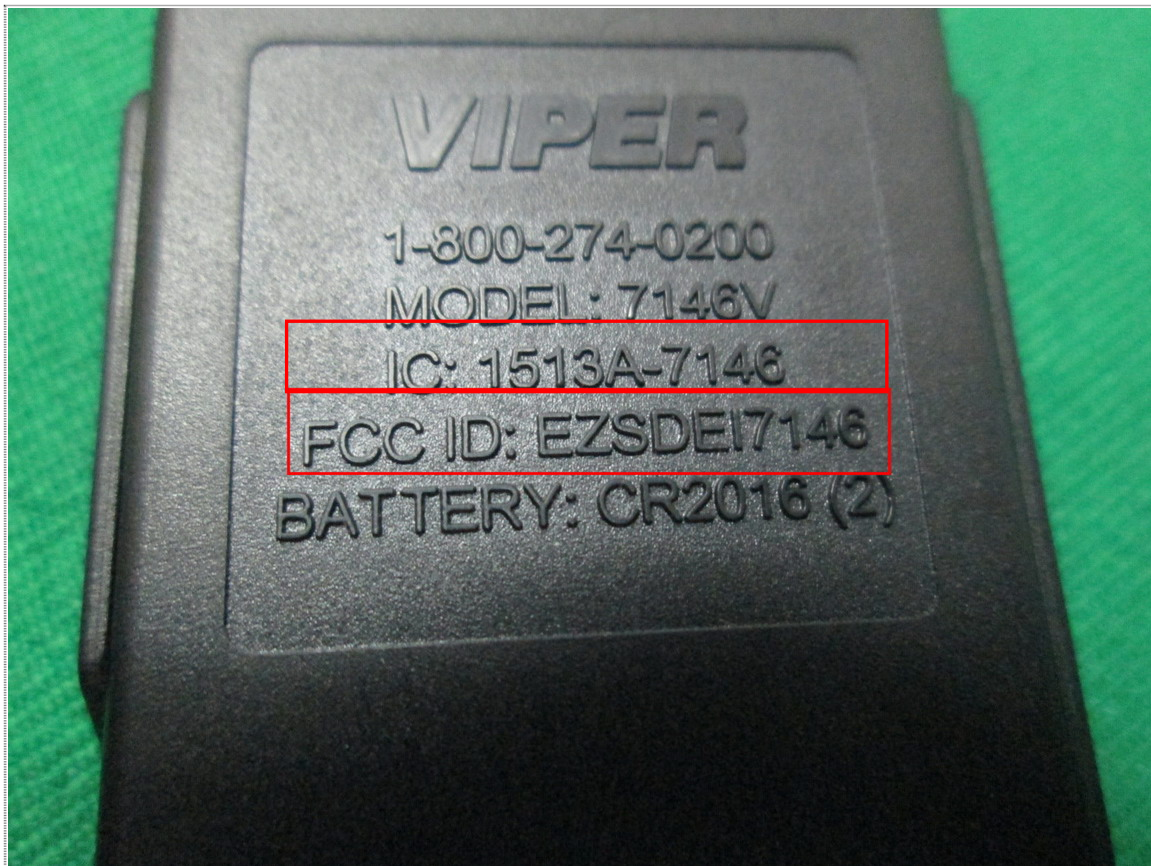

### 8.1 Model Number: 7146V

Front View of EUT

Rear View of EUT

FCC ID / IC