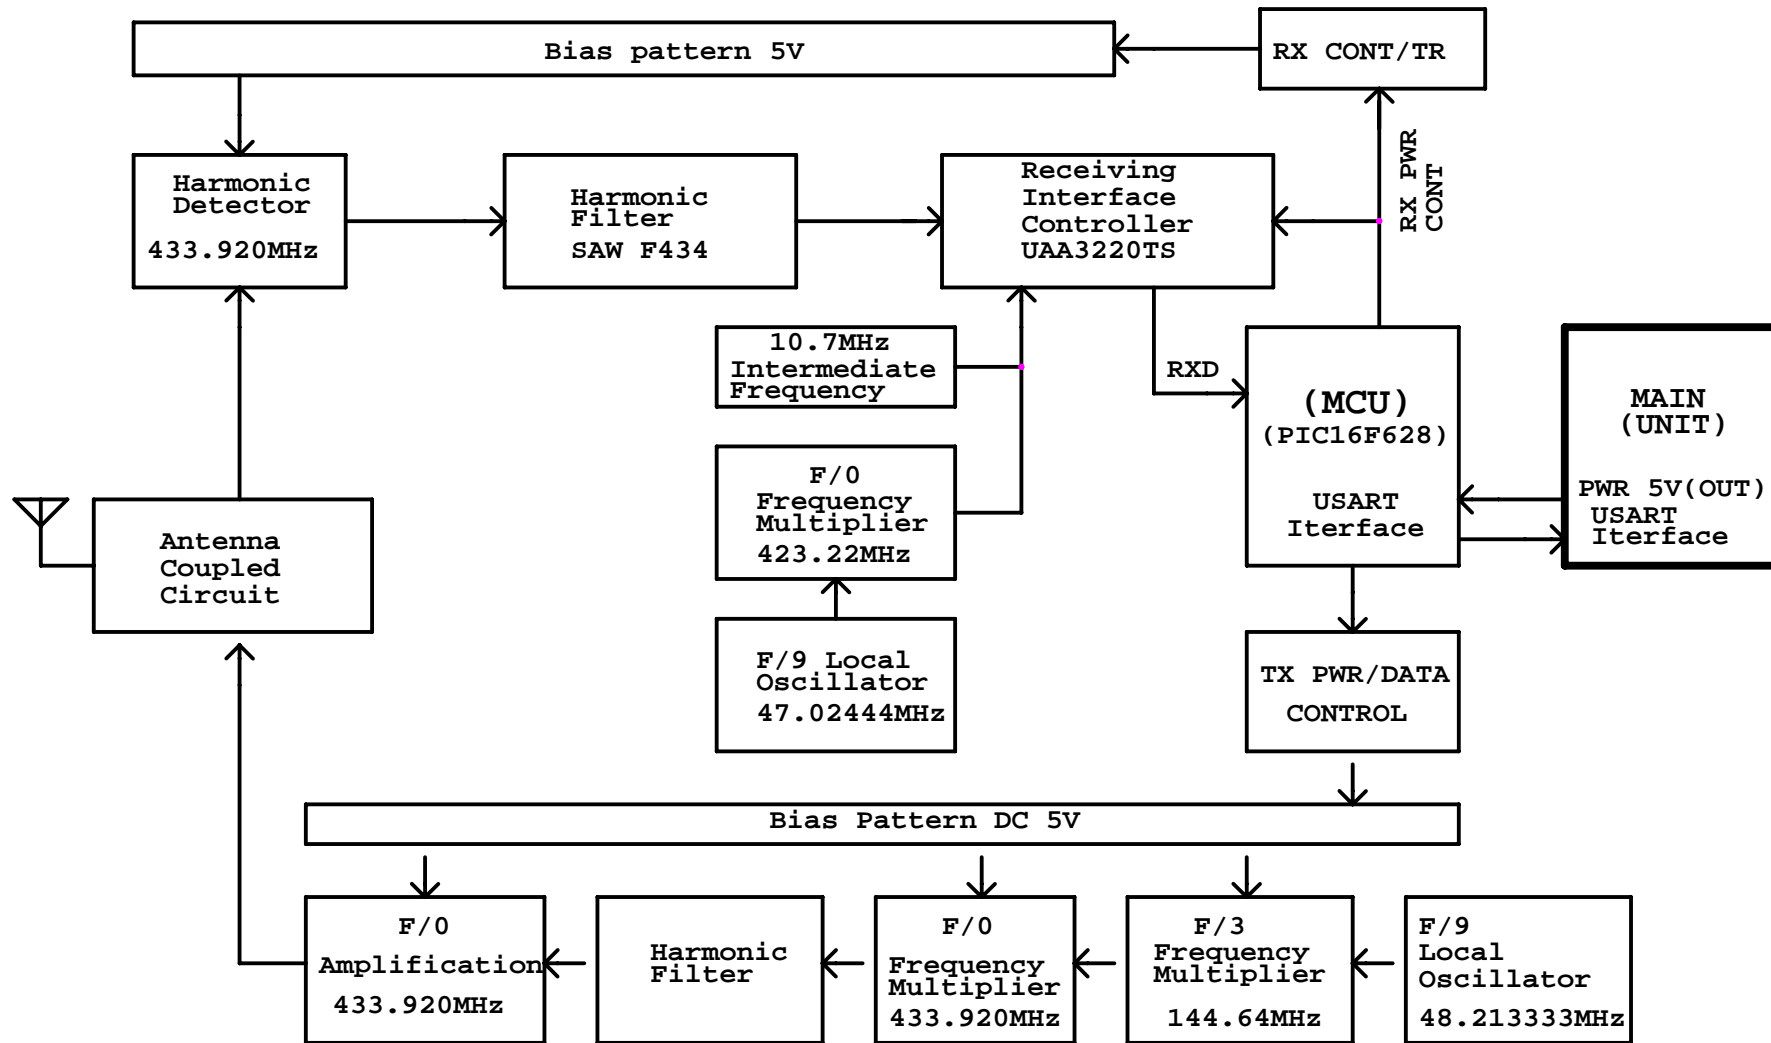

# DEI\_IVU(BLOCK DIAGRAM)

<b>DEI</b>		
Title <b>Communication</b>		
Size A3	Document Number	Rev 2
Date: Tuesday, October 10, 2006	Sheet 0	of 1