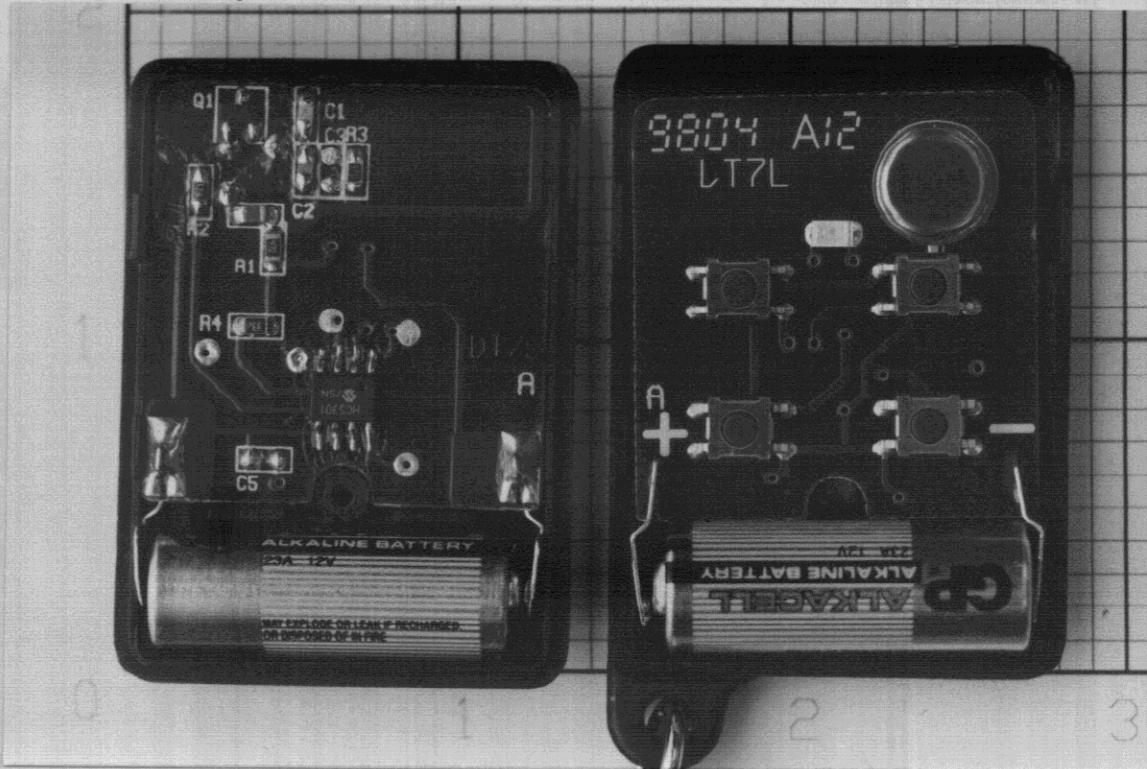

Directed Electronics, Inc.

2560 Progress Street Vista, CA 92083-8491 • (760) 598-6200 • FAX: (760) 598-6400

Photographs of DEI P/N 475:

Component and Circuit side of circuit board

Front and Back of case