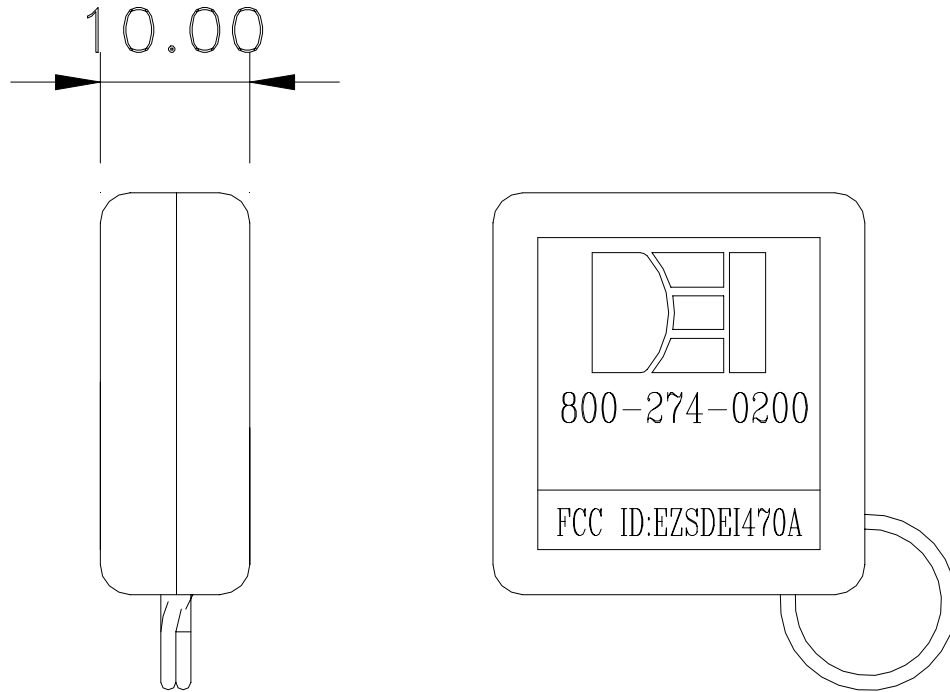

Directed Electronics, Inc.

2560 Progress Street • Vista, CA 92083-8491 • Tel: 760-598-6200 • Fax: 760-598-6400

ID Label/Location Information For FCC ID: EZSDEI470A

Date: 05/16/01