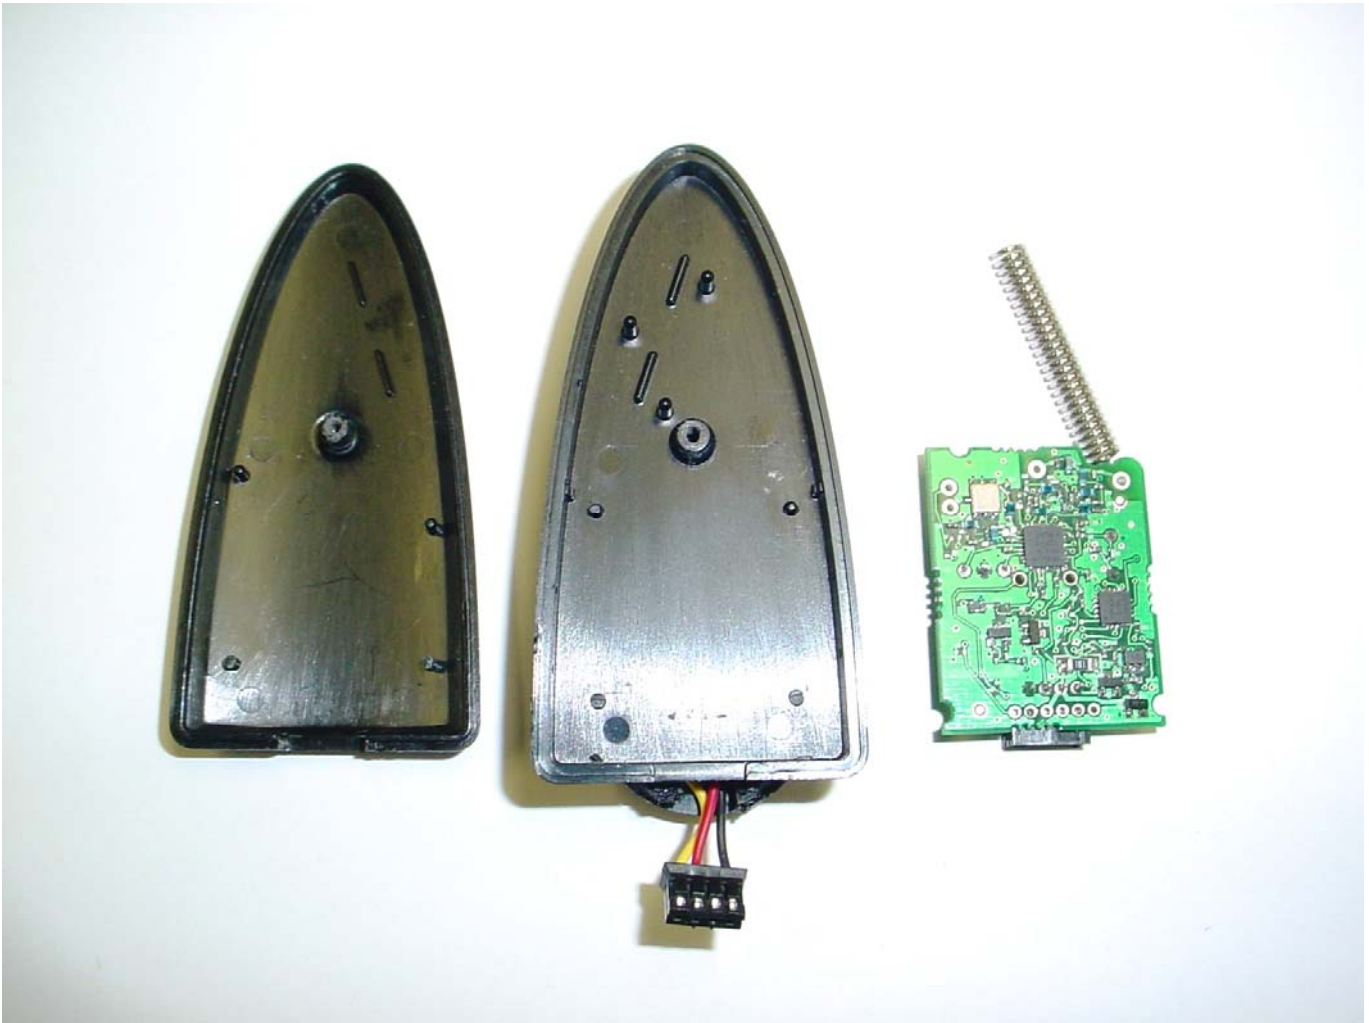

ANNEX 3 – INTERNAL EUT PHOTOS

**Directed Electronics Inc.
Product: IVU (Car Transceiver), Model: VST-2524
FCC ID: EZSAESVG10, IC: 1513A-ASVG10**

ANNEX 3 – INTERNAL EUT PHOTOS

ANNEX 3 – INTERNAL EUT PHOTOS

Directed Electronics Inc.
Product: IVU (Car Transceiver), Model: VST-2524
FCC ID: EZSAESVG10, IC: 1513A-ASVG10

ANNEX 3 – INTERNAL EUT PHOTOS