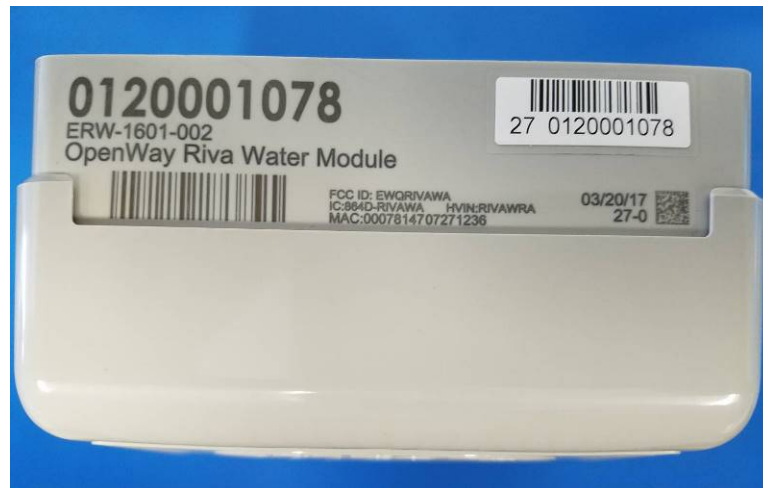

RIVAWA

0120003982		
ERW-1601-001		
OpenWay Riva Water Module		
MAC:0007814707271D8E 27-0		
	IC:864D-RIVAWA HVIN:RIVAWA FCC ID: EWQRIVAWA 03/17/17	

RIVAWRA

A later version of the labels has the FCC and IC rows flipped on the remote version: